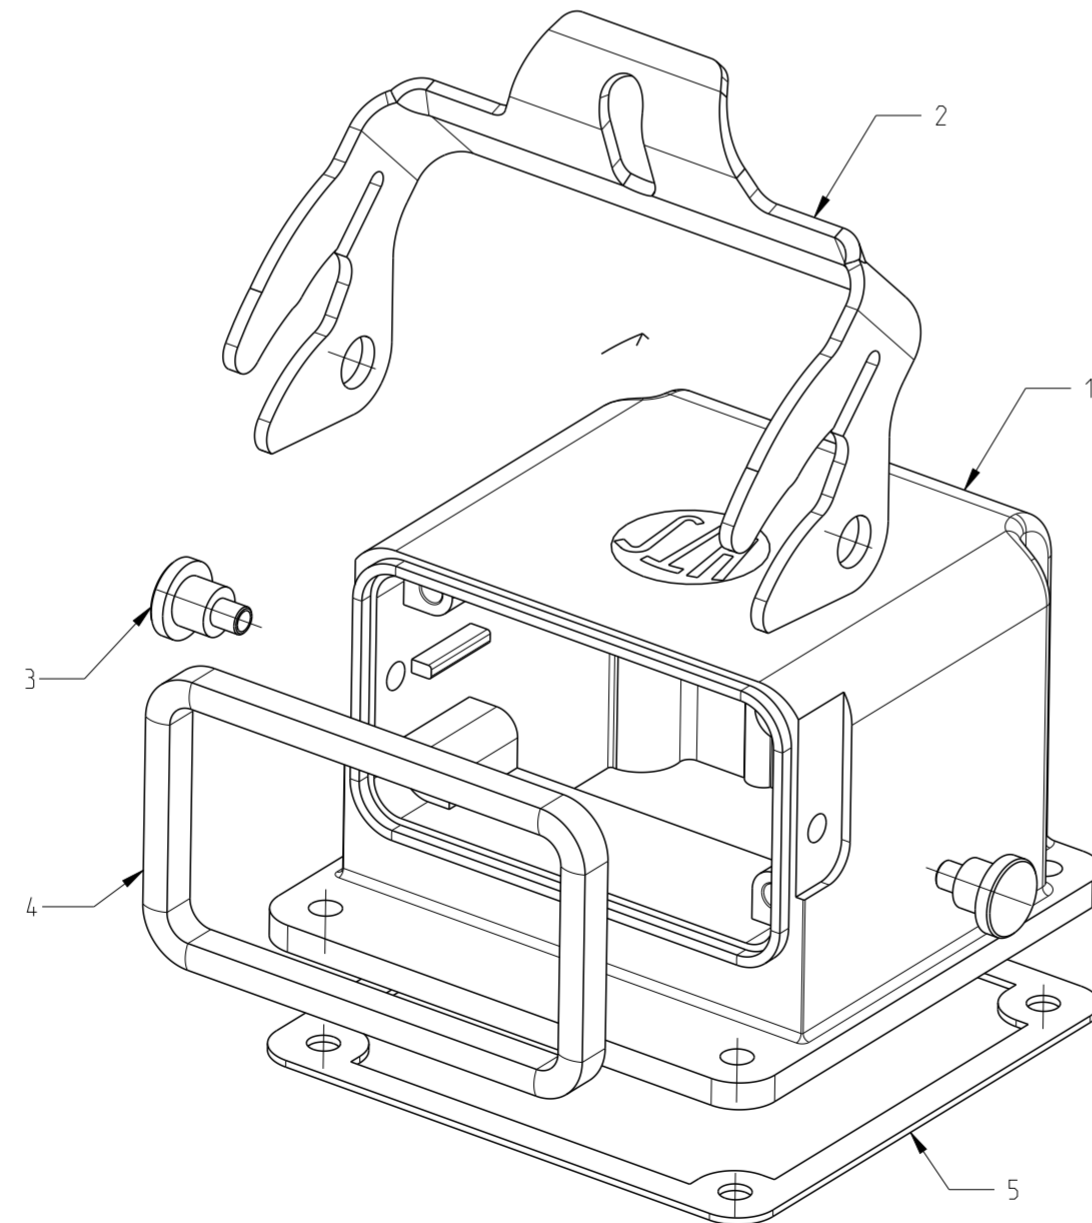

Panel Cut-Out

Notes

- 1 Material: Housing: Aluminium Die Cast Alloy
Seals: Neoprene
- 2 Surface: Power Varnish, Grey
- 3 Varnish on the inside not necessary

		Superseded BY 8-8	Superseded BY 8-4	Superseded BY 8-0	OBSOLETE												
	1					FLANGE SEAL	0-1245077-1	NBR	BLACK			5					
1	1	1	1	1	1	PROFILE SEAL	0-1110426-2	NBR	BLACK			4					
1	1	1	1	1	1	CLIP POSITIONER	0-1245084-1	STEEL	BLUE			3					
1	1	1	1	1	1	SIDE CLIP	0-1110444-1	STEEL	BLUE			2					
	1					MCH-HM.10-98/98	1-1245076-4	ALU	GREY	98		1					
	1					MCH-HM.10-94/94	1-1245076-3	ALU	GREY	80	94	1					
	1					MCH-HM.10-90/90	1-1245076-5	ALU	GREY	79	90	1					
					1	MCH-HM.10-85/85	1-1245076-2	ALU	GREY	73	85	1					
					1	MCH-HM.10-82/82	1-1245076-1	ALU	GREY	68	82	1					
	1				1	MCH-HM.10-82/82-S0	1-1245076-6	ALU	GREY	68	82	NO LOGO	1				
8-8	8-4	8-0	0-2	9-8	9-4	9-0	8-5	8-2	0-1	DESCRIPTION	PART NO	MATERIAL	SURFACE	A	B	REMARKS	ITEM NO
										HM.10-82/82-S0							
										HM.10-82/82							
										HM.10-85/85							
										HM.10-90/90							
										HM.10-94/94							
										HM.10-98/98							
										HM.10-82/82-SET							
										HM.10-90/90							
										HM.10-94/94							
										HM.10-98/98							

THIS DRAWING IS A CONTROLLED DOCUMENT. DWN Schneider 16.02.2001
 CHK Schweiger 16.02.2001

DIMENSIONS: mm TOLERANCES UNLESS OTHERWISE SPECIFIED: n:ISO 8015; n:ISO 2768-mH-E; n:DIM 16901-100

0-PLC	±	
1-PLC	±0.5	
2-PLC	±0.3	
3-PLC	±0.013	
4-PLC	±0.0001	
ANGLES	±	
FINISH		