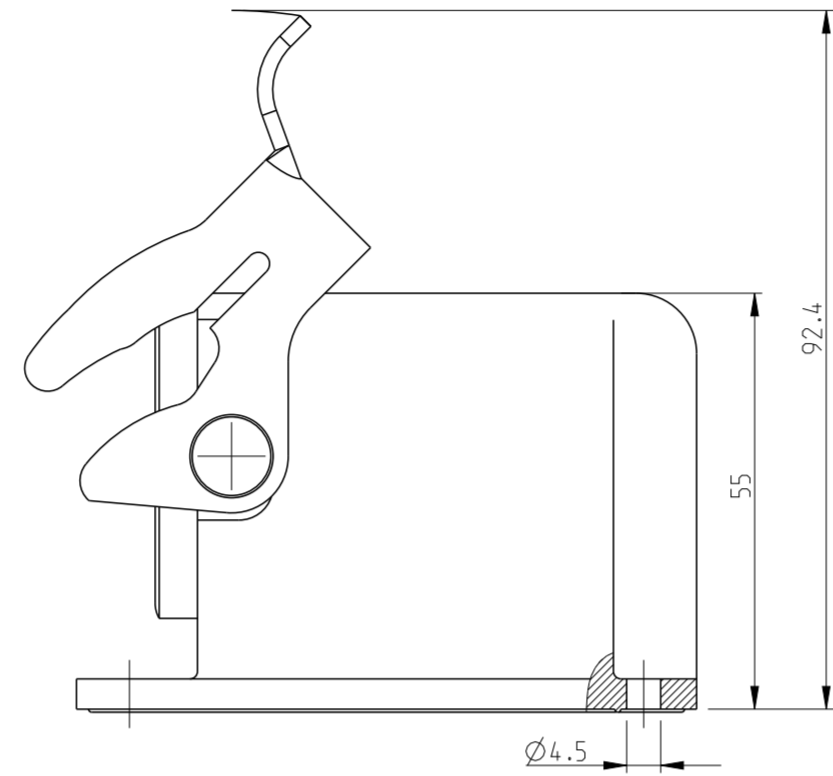

Panel Cut-Out

Notes

- 1 Material: Housing: Aluminium Die Cast Alloy
Seals: Neoprene
- 2 Surface: Power Varnish, Grey
- 3 Varnish on the inside not necessary

		Superseded BY 8-8	Superseded BY 8-4	Superseded BY 8-0	OBSOLETE												
	1					FLANGE SEAL	0-1245077-1	NBR	BLACK			5					
1	1	1	1	1	1	PROFILE SEAL	0-1110426-2	NBR	BLACK			4					
1	1	1	1	1	1	CLIP POSITIONER	0-1245084-1	STEEL	BLUE			3					
1	1	1	1	1	1	SIDE CLIP	0-1110444-1	STEEL	BLUE			2					
	1					MCH-HM.10-98/98	1-1245076-4	ALU	GREY	98		1					
	1					MCH-HM.10-94/94	1-1245076-3	ALU	GREY	80	94	1					
	1					MCH-HM.10-90/90	1-1245076-5	ALU	GREY	79	90	1					
					1	MCH-HM.10-85/85	1-1245076-2	ALU	GREY	73	85	1					
					1	MCH-HM.10-82/82	1-1245076-1	ALU	GREY	68	82	1					
	1				1	MCH-HM.10-82/82-S0	1-1245076-6	ALU	GREY	68	82	NO LOGO	1				
8-8	8-4	8-0	0-2	9-8	9-4	9-0	8-5	8-2	0-1	DESCRIPTION	PART NO	MATERIAL	SURFACE	A	B	REMARKS	ITEM NO
										HM.10-82/82-S0							
										HM.10-82/82							
										HM.10-85/85							
										HM.10-90/90							
										HM.10-94/94							
										HM.10-98/98							
										HM.10-82/82-SET							
										HM.10-90/90							
										HM.10-94/94							
										HM.10-98/98							

THIS DRAWING IS A CONTROLLED DOCUMENT. DWN Schneider 16.02.2001
 CHK Schweiger 16.02.2001

DIMENSIONS: mm TOLERANCES UNLESS OTHERWISE SPECIFIED: n:ISO 8015; n:ISO 2768-mH-E; n:DIM 16901-100

0-PLC	±	
1-PLC	±0.5	
2-PLC	±0.3	
3-PLC	±0.013	
4-PLC	±0.0001	
ANGLES	±	
FINISH		

MATERIAL material_2 FINISH finish_spec_2

APVD - PRODUCT SPEC - APPLICATION SPEC - WEIGHT -

NAME Motor Connector Housing HM 10

SIZE A2 CAGE CODE 00779 DRAWING NO C-1108772 RESTRICTED TO

CUSTOMER DRAWING SCALE 1:1 SHEET 1 OF 1 REV A7