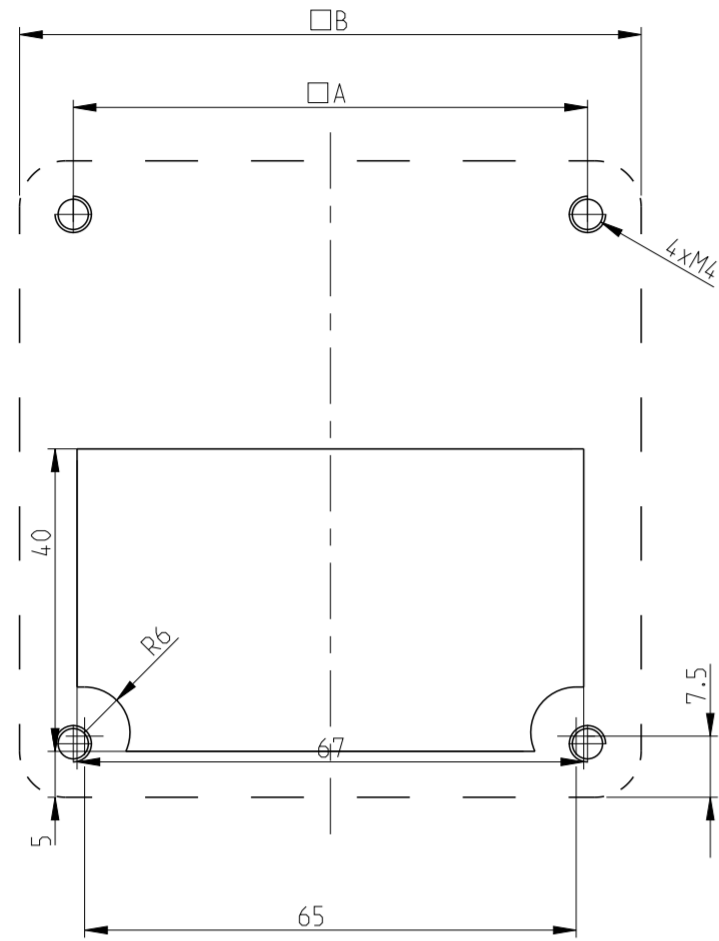

Panel Cut-Out

Notes

- 1 Material: Housing: Aluminium Die Cast Alloy
Seals: Neoprene
- 2 Surface: Power Varnish, Grey
- 3 Varnish on the inside not necessary

		Superseded BY 8-8	Superseded BY 8-4	Superseded BY 8-0	OBSOLETE												
	1					FLANGE SEAL	0-1245077-1	NBR	BLACK			5					
1	1	1	1	1	1	PROFILE SEAL	0-1110426-2	NBR	BLACK			4					
1	1	1	1	1	1	CLIP POSITIONER	0-1245084-1	STEEL	BLUE			3					
1	1	1	1	1	1	SIDE CLIP	0-1110444-1	STEEL	BLUE			2					
	1					MCH-HM.10-98/98	1-1245076-4	ALU	GREY	98		1					
	1					MCH-HM.10-94/94	1-1245076-3	ALU	GREY	80	94	1					
	1					MCH-HM.10-90/90	1-1245076-5	ALU	GREY	79	90	1					
					1	MCH-HM.10-85/85	1-1245076-2	ALU	GREY	73	85	1					
					1	MCH-HM.10-82/82	1-1245076-1	ALU	GREY	68	82	1					
	1				1	MCH-HM.10-82/82-S0	1-1245076-6	ALU	GREY	68	82	NO LOGO	1				
8-8	8-4	8-0	0-2	9-8	9-4	9-0	8-5	8-2	0-1	DESCRIPTION	PART NO	MATERIAL	SURFACE	A	B	REMARKS	ITEM NO
										HM.10-82/82-S0							
										HM.10-82/82							
										HM.10-85/85							
										HM.10-90/90							
										HM.10-94/94							
										HM.10-98/98							
										HM.10-82/82-SET							
										HM.10-90/90							
										HM.10-94/94							
										HM.10-98/98							

THIS DRAWING IS A CONTROLLED DOCUMENT. DWN Schneider 16.02.2001
 CHK Schweiger 16.02.2001

DIMENSIONS: mm TOLERANCES UNLESS OTHERWISE SPECIFIED: n:ISO 8015; n:ISO 2768-mH-E; n:DIM 16901-100

0-PLC	±	
1-PLC	±0.5	
2-PLC	±0.3	
3-PLC	±0.013	
4-PLC	±0.0001	
ANGLES	±	
FINISH		

MATERIAL material_2 FINISH finish_spec_2

APVD - PRODUCT SPEC - APPLICATION SPEC - WEIGHT -

NAME Motor Connector Housing HM 10

SIZE A2 CAGE CODE 00779 DRAWING NO C-1108772 RESTRICTED TO

CUSTOMER DRAWING SCALE 1:1 SHEET 1 OF 1 REV A7