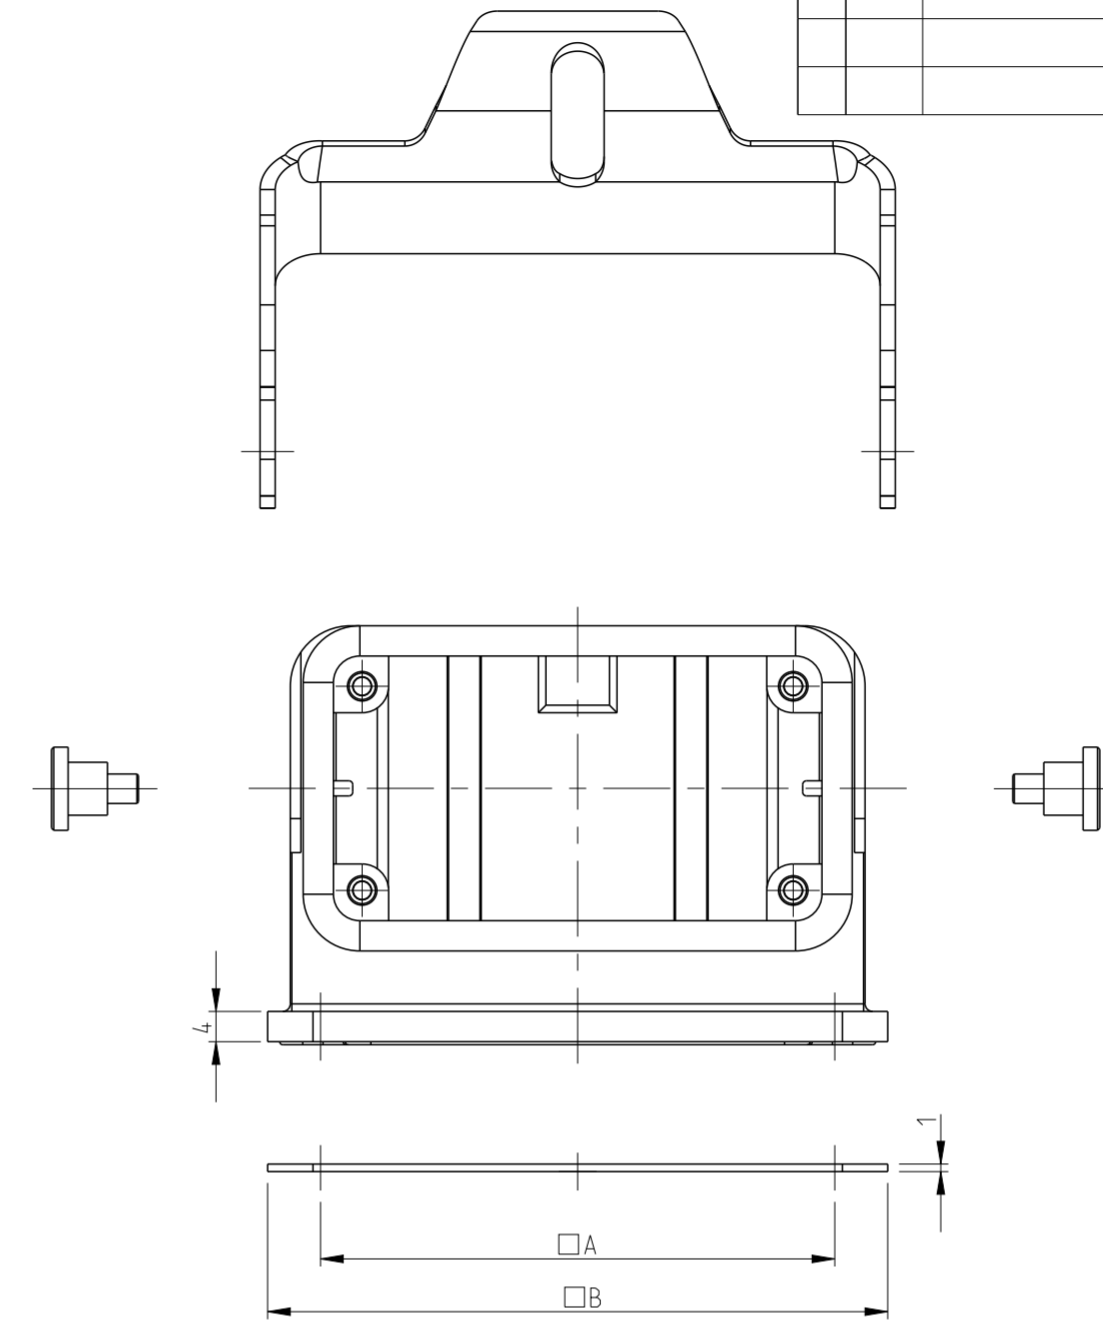

Panel Cut-Out

Notes

- 1 Material: Housing: Aluminium Die Cast Alloy
Seals: Neoprene
- 2 Surface: Power Varnish, Grey
- 3 Varnish on the inside not necessary

		Superseded BY 8-8	Superseded BY 8-4	Superseded BY 8-0	OBSOLETE												
	1					FLANGE SEAL	0-1245077-1	NBR	BLACK			5					
1	1	1	1	1	1	PROFILE SEAL	0-1110426-2	NBR	BLACK			4					
1	1	1	1	1	1	CLIP POSITIONER	0-1245084-1	STEEL	BLUE			3					
1	1	1	1	1	1	SIDE CLIP	0-1110444-1	STEEL	BLUE			2					
	1					MCH-HM.10-98/98	1-1245076-4	ALU	GREY	98		1					
	1					MCH-HM.10-94/94	1-1245076-3	ALU	GREY	80	94	1					
	1					MCH-HM.10-90/90	1-1245076-5	ALU	GREY	79	90	1					
					1	MCH-HM.10-85/85	1-1245076-2	ALU	GREY	73	85	1					
					1	MCH-HM.10-82/82	1-1245076-1	ALU	GREY	68	82	1					
	1				1	MCH-HM.10-82/82-S0	1-1245076-6	ALU	GREY	68	82	NO LOGO	1				
8-8	8-4	8-0	0-2	9-8	9-4	9-0	8-5	8-2	0-1	DESCRIPTION	PART NO	MATERIAL	SURFACE	A	B	REMARKS	ITEM NO
										HM.10-82/82-S0							
										HM.10-82/82							
										HM.10-85/85							
										HM.10-90/90							
										HM.10-94/94							
										HM.10-98/98							
										HM.10-82/82-SET							
										HM.10-90/90							
										HM.10-94/94							
										HM.10-98/98							

THIS DRAWING IS A CONTROLLED DOCUMENT. DWN Schneider 16.02.2001
 CHK Schweiger 16.02.2001

DIMENSIONS: mm TOLERANCES UNLESS OTHERWISE SPECIFIED: n:ISO 8015; n:ISO 2768-mH-E; n:DIM 16901-100

0-PLC	±	
1-PLC	±0.5	
2-PLC	±0.3	
3-PLC	±0.013	
4-PLC	±0.0001	
ANGLES	±	
FINISH		

MATERIAL material_2 FINISH finish_spec_2

APVD - PRODUCT SPEC - APPLICATION SPEC - WEIGHT -

NAME Motor Connector Housing HM 10

SIZE A2 CAGE CODE 00779 DRAWING NO C-1108772 RESTRICTED TO

CUSTOMER DRAWING SCALE 1:1 SHEET 1 OF 1 REV A7