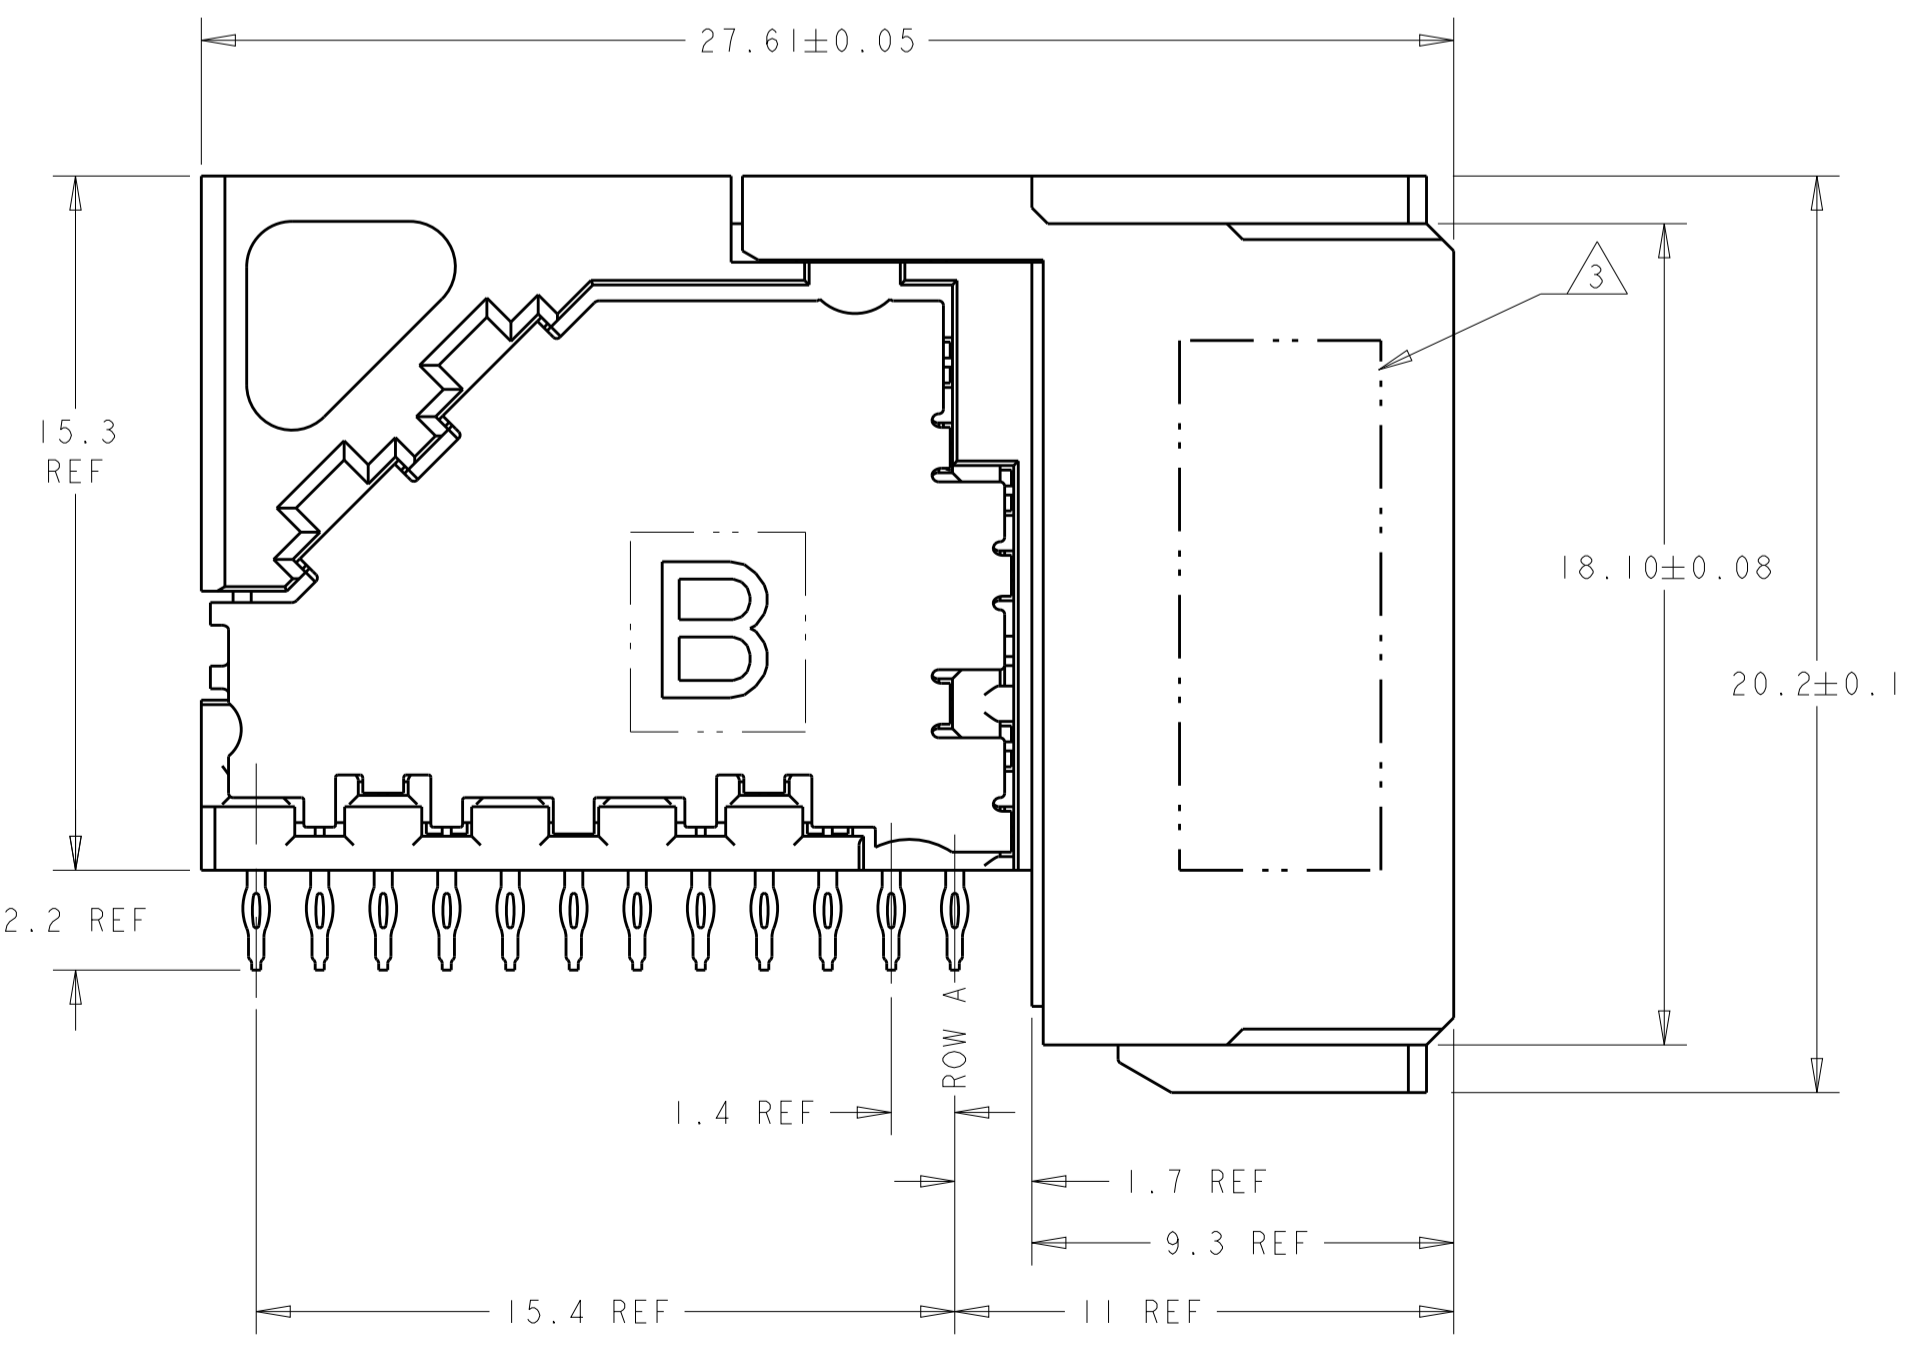

○ = SIGNAL
 ⊗ = GROUND

RECOMMENDED PC BOARD LAYOUT
 DAUGHTER BOARD
 COMPONENT SIDE SHOWN
 SCALE 8:1

- △ MATERIAL:
CONTACT AND SHIELD - PHOS BRONZE
HOUSING AND CHICKLET - LCP, UL 94V-0, COLOR - BLACK
- △ FINISH:
CONTACT AREA FINISH CONFORMS TO THE REQUIREMENTS OF TE PRODUCT SPECIFICATION 108-2303; BASED ON TELCORDIA GR-1217-CORE FOR SYSTEM QUALITY LEVEL III APPLICATIONS IN CONTROLLED ENVIRONMENTS (CENTRAL OFFICE).
COMPLIANT PIN AREA- 0.5µm MIN MATTE TIN OVER 1.27µm MIN NICKEL.
SHIELD 1.27µm MIN NICKEL.
- △ CONNECTOR MARKED ON EITHER SIDE OF HOUSING WITH PART NUMBER, DATE CODE AND STANDARD IN APPROXIMATE AREA SHOWN.
- △ DIMENSION APPLIES TO CENTERLINE OF THRU HOLE.
- △ DATUMS AND BASIC DIMENSIONS ESTABLISHED BY CUSTOMER.
- 6. CONTACT AREA LUBRICATED WITH BELLCORE APPROVED LUBRICANT. TECHNICAL REFERENCE: GR-1217-CORE, ISSUE 1, NOVEMBER 1995.
- △ REFERENCE APPLICATION SPEC 114-13202 FOR RECOMMENDED PLATED THRU HOLE DIAMETER AND PLATING THICKNESSES.
- △ THE GROUNDS IN EACH COLUMN ARE COMMONED.
- △ SHOWN LOGO OR OTHER TE OWNED LOGOS IN APPROXIMATE AREA

1934275-1
 PART NUMBER

| | | | |
|--|----------|-----------------------------|---|
| THIS DRAWING IS A CONTROLLED DOCUMENT. | | DWN S. MAGARO 11MAY2007 | TE Connectivity |
| DIMENSIONS: mm | | CHK W. DAVIS 11MAY2007 | |
| TOLERANCES UNLESS OTHERWISE SPECIFIED: | | APVD B. PATTERSON 27AUG2008 | NAME RECEPTACLE ASSEMBLY, 4 PAIR, 14 COLUMN |
| 0 PLC ± | 1 PLC ± | PRODUCT SPEC | APPLICATION SPEC |
| 2 PLC ± | 3 PLC ± | SIZE | CAGE CODE DRAWING NO |
| 4 PLC ± | ANGLES ± | WEIGHT | RESTRICTED TO |
| MATERIAL | FINISH | CUSTOMER DRAWING | SCALE 6:1 SHEET 1 OF 1 REV D |