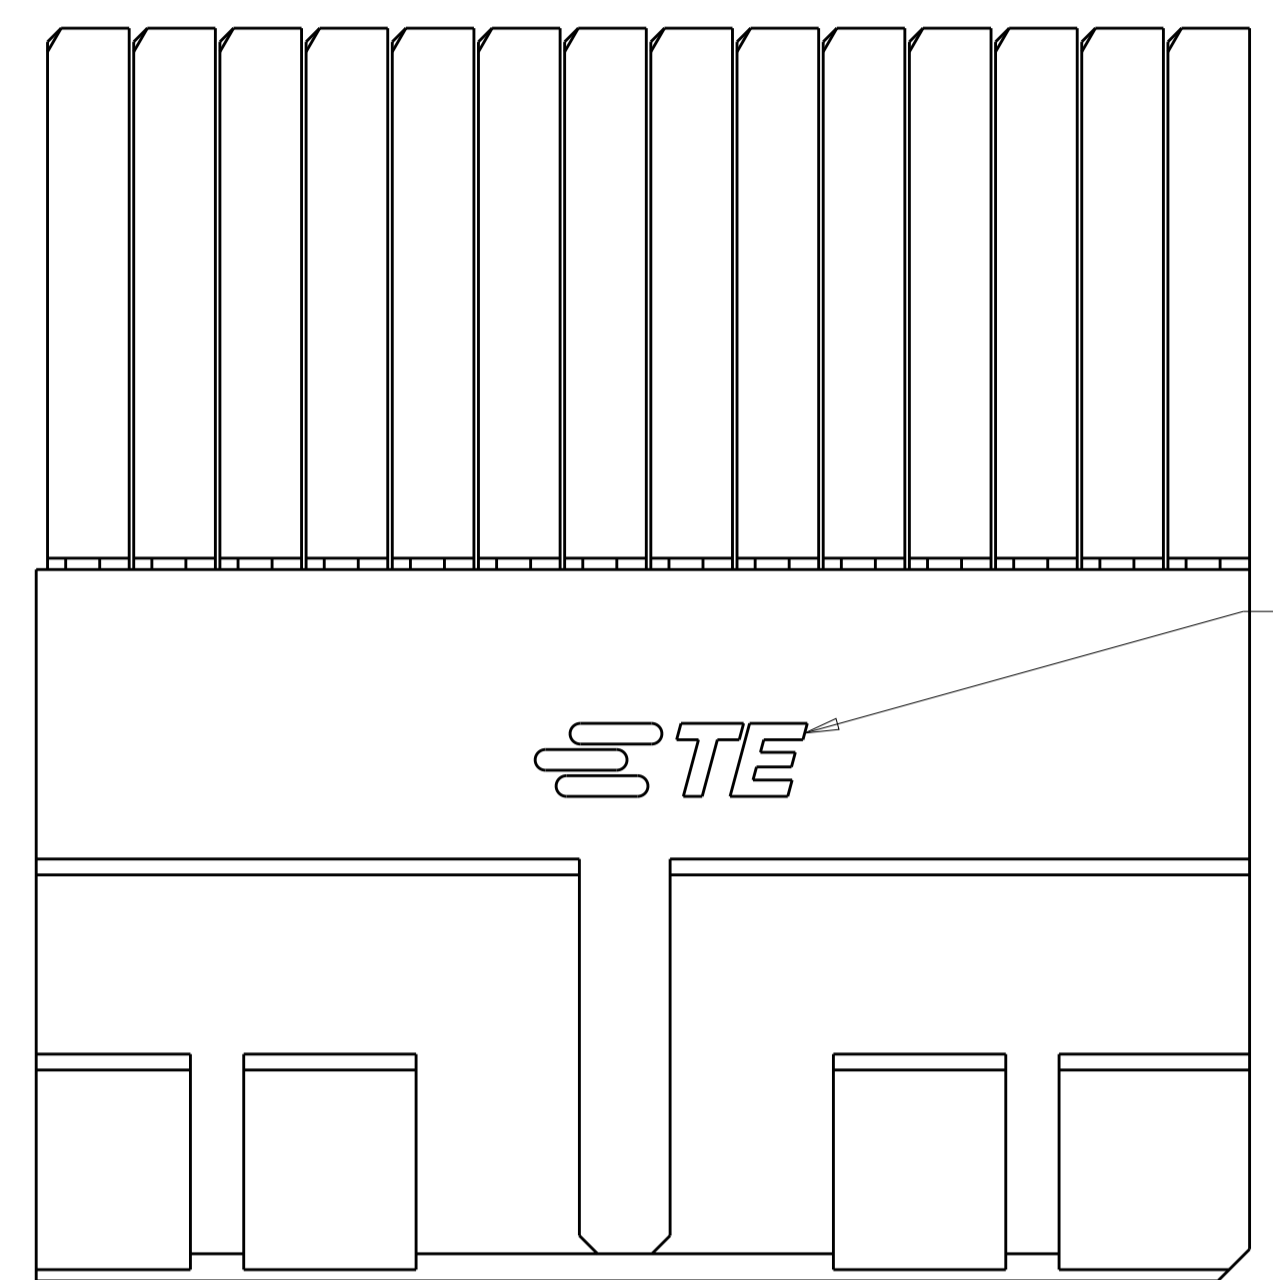

○ = SIGNAL
 ⊗ = GROUND

RECOMMENDED PC BOARD LAYOUT
 DAUGHTER BOARD
 COMPONENT SIDE SHOWN
 SCALE 8:1

- △ MATERIAL:
CONTACT AND SHIELD - PHOS BRONZE
HOUSING AND CHICKLET - LCP, UL 94V-0, COLOR - BLACK
- △ FINISH:
CONTACT AREA FINISH CONFORMS TO THE REQUIREMENTS OF TE PRODUCT SPECIFICATION 108-2303; BASED ON TELCORDIA GR-1217-CORE FOR SYSTEM QUALITY LEVEL III APPLICATIONS IN CONTROLLED ENVIRONMENTS (CENTRAL OFFICE).
COMPLIANT PIN AREA- 0.5µm MIN MATTE TIN OVER 1.27µm MIN NICKEL.
SHIELD 1.27µm MIN NICKEL.
- △ CONNECTOR MARKED ON EITHER SIDE OF HOUSING WITH PART NUMBER, DATE CODE AND STANDARD IN APPROXIMATE AREA SHOWN.
- △ DIMENSION APPLIES TO CENTERLINE OF THRU HOLE.
- △ DATUMS AND BASIC DIMENSIONS ESTABLISHED BY CUSTOMER.
- 6. CONTACT AREA LUBRICATED WITH BELLCORE APPROVED LUBRICANT. TECHNICAL REFERENCE: GR-1217-CORE, ISSUE 1, NOVEMBER 1995.
- △ REFERENCE APPLICATION SPEC 114-13202 FOR RECOMMENDED PLATED THRU HOLE DIAMETER AND PLATING THICKNESSES.
- △ THE GROUNDS IN EACH COLUMN ARE COMMONED.
- △ SHOWN LOGO OR OTHER TE OWNED LOGOS IN APPROXIMATE AREA

1934275-1
 PART NUMBER

| | | | |
|--|----------|-----------------------------|---|
| THIS DRAWING IS A CONTROLLED DOCUMENT. | | DWN S. MAGARO 11MAY2007 | TE Connectivity |
| DIMENSIONS: mm | | CHK W. DAVIS 11MAY2007 | |
| TOLERANCES UNLESS OTHERWISE SPECIFIED: | | APVD B. PATTERSON 27AUG2008 | NAME RECEPTACLE ASSEMBLY, 4 PAIR, 14 COLUMN |
| 0 PLC ± | 1 PLC ± | PRODUCT SPEC | APPLICATION SPEC |
| 2 PLC ± | 3 PLC ± | SIZE | CAGE CODE DRAWING NO |
| 4 PLC ± | ANGLES ± | WEIGHT | RESTRICTED TO |
| MATERIAL | FINISH | CUSTOMER DRAWING | SCALE 6:1 SHEET 1 OF 1 REV D |