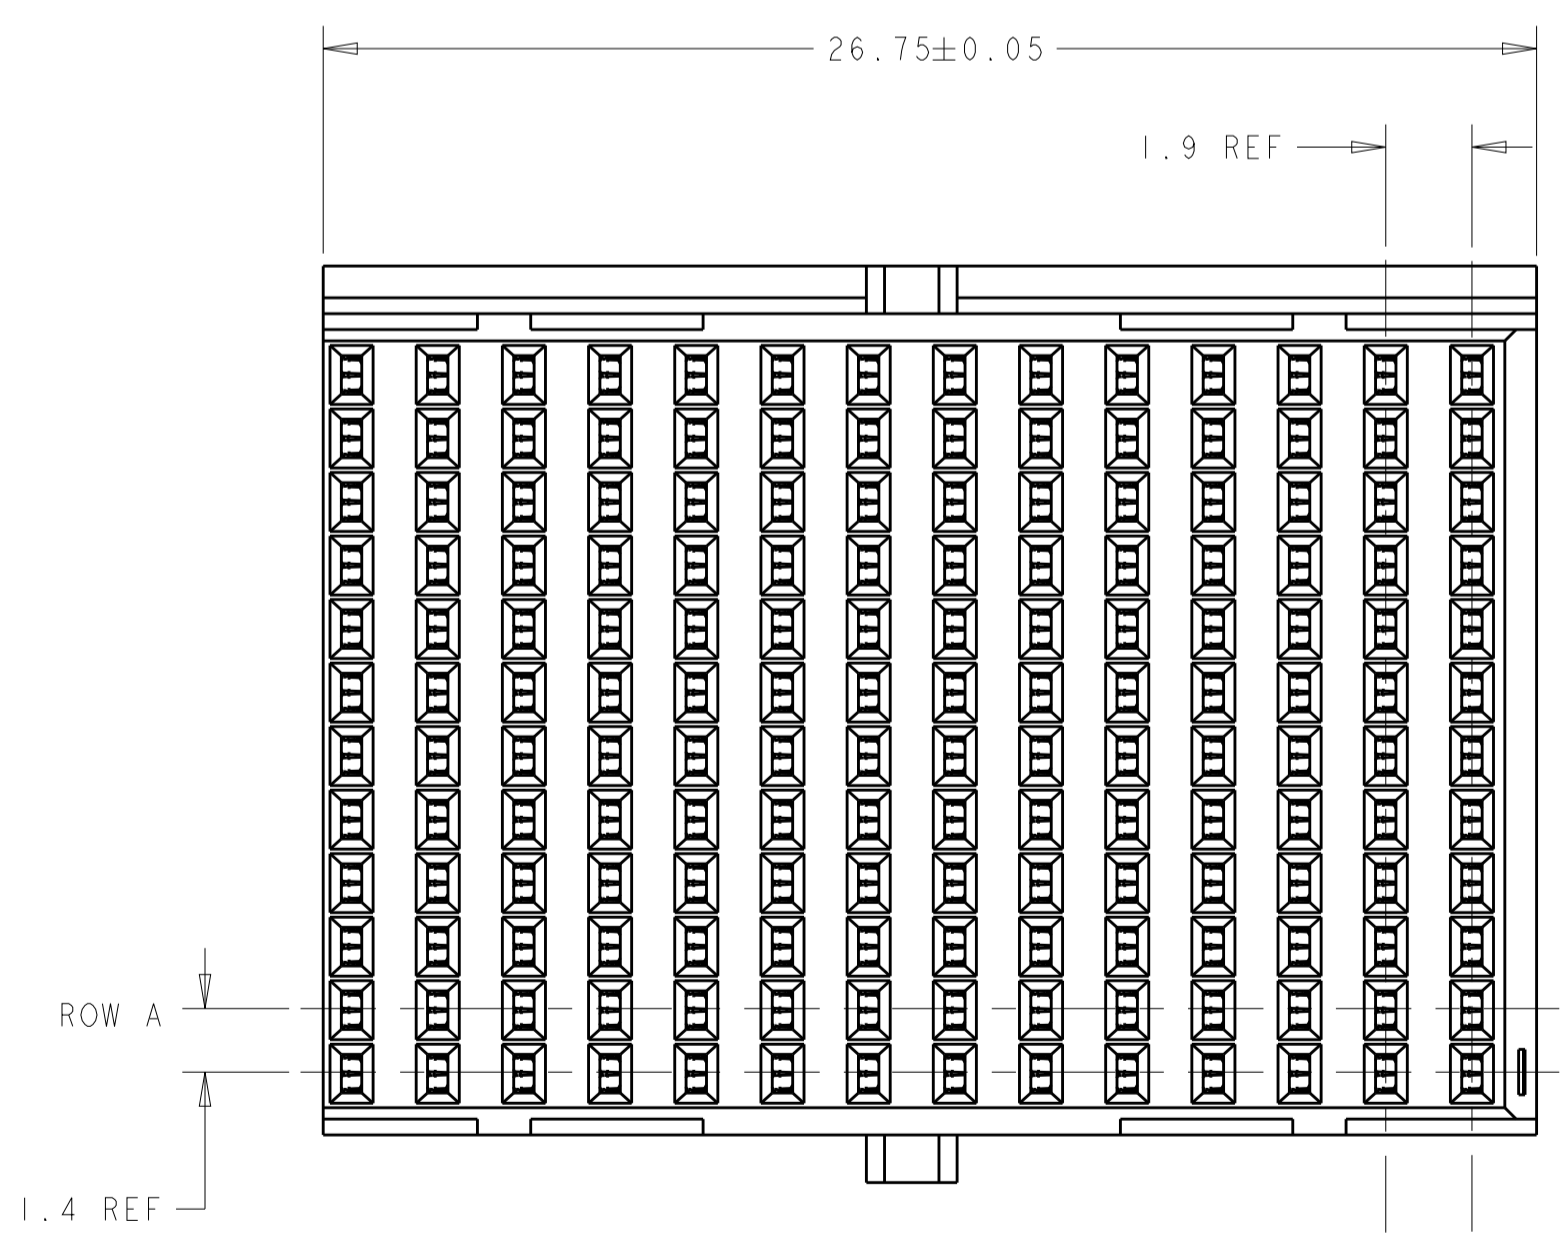

○ = SIGNAL
 ⊗ = GROUND

RECOMMENDED PC BOARD LAYOUT
 DAUGHTER BOARD
 COMPONENT SIDE SHOWN
 SCALE 8:1

- △ MATERIAL:
CONTACT AND SHIELD - PHOS BRONZE
HOUSING AND CHICKLET - LCP, UL 94V-0, COLOR - BLACK
- △ FINISH:
CONTACT AREA FINISH CONFORMS TO THE REQUIREMENTS OF TE PRODUCT SPECIFICATION 108-2303; BASED ON TELCORDIA GR-1217-CORE FOR SYSTEM QUALITY LEVEL III APPLICATIONS IN CONTROLLED ENVIRONMENTS (CENTRAL OFFICE).
COMPLIANT PIN AREA- 0.5µm MIN MATTE TIN OVER 1.27µm MIN NICKEL.
SHIELD 1.27µm MIN NICKEL.
- △ CONNECTOR MARKED ON EITHER SIDE OF HOUSING WITH PART NUMBER, DATE CODE AND STANDARD IN APPROXIMATE AREA SHOWN.
- △ DIMENSION APPLIES TO CENTERLINE OF THRU HOLE.
- △ DATUMS AND BASIC DIMENSIONS ESTABLISHED BY CUSTOMER.
- 6. CONTACT AREA LUBRICATED WITH BELLCORE APPROVED LUBRICANT. TECHNICAL REFERENCE: GR-1217-CORE, ISSUE 1, NOVEMBER 1995.
- △ REFERENCE APPLICATION SPEC 114-13202 FOR RECOMMENDED PLATED THRU HOLE DIAMETER AND PLATING THICKNESSES.
- △ THE GROUNDS IN EACH COLUMN ARE COMMONED.
- △ SHOWN LOGO OR OTHER TE OWNED LOGOS IN APPROXIMATE AREA

1934275-1
 PART NUMBER

| | | | |
|--|----------|-----------------------------|---|
| THIS DRAWING IS A CONTROLLED DOCUMENT. | | DWN S. MAGARO 11MAY2007 | TE Connectivity |
| DIMENSIONS: mm | | CHK W. DAVIS 11MAY2007 | |
| TOLERANCES UNLESS OTHERWISE SPECIFIED: | | APVD B. PATTERSON 27AUG2008 | NAME RECEPTACLE ASSEMBLY, 4 PAIR, 14 COLUMN |
| 0 PLC ± | 1 PLC ± | PRODUCT SPEC | APPLICATION SPEC |
| 2 PLC ± | 3 PLC ± | SIZE | CAGE CODE DRAWING NO |
| 4 PLC ± | ANGLES ± | WEIGHT | RESTRICTED TO |
| MATERIAL | FINISH | CUSTOMER DRAWING | SCALE 6:1 SHEET 1 OF 1 REV D |