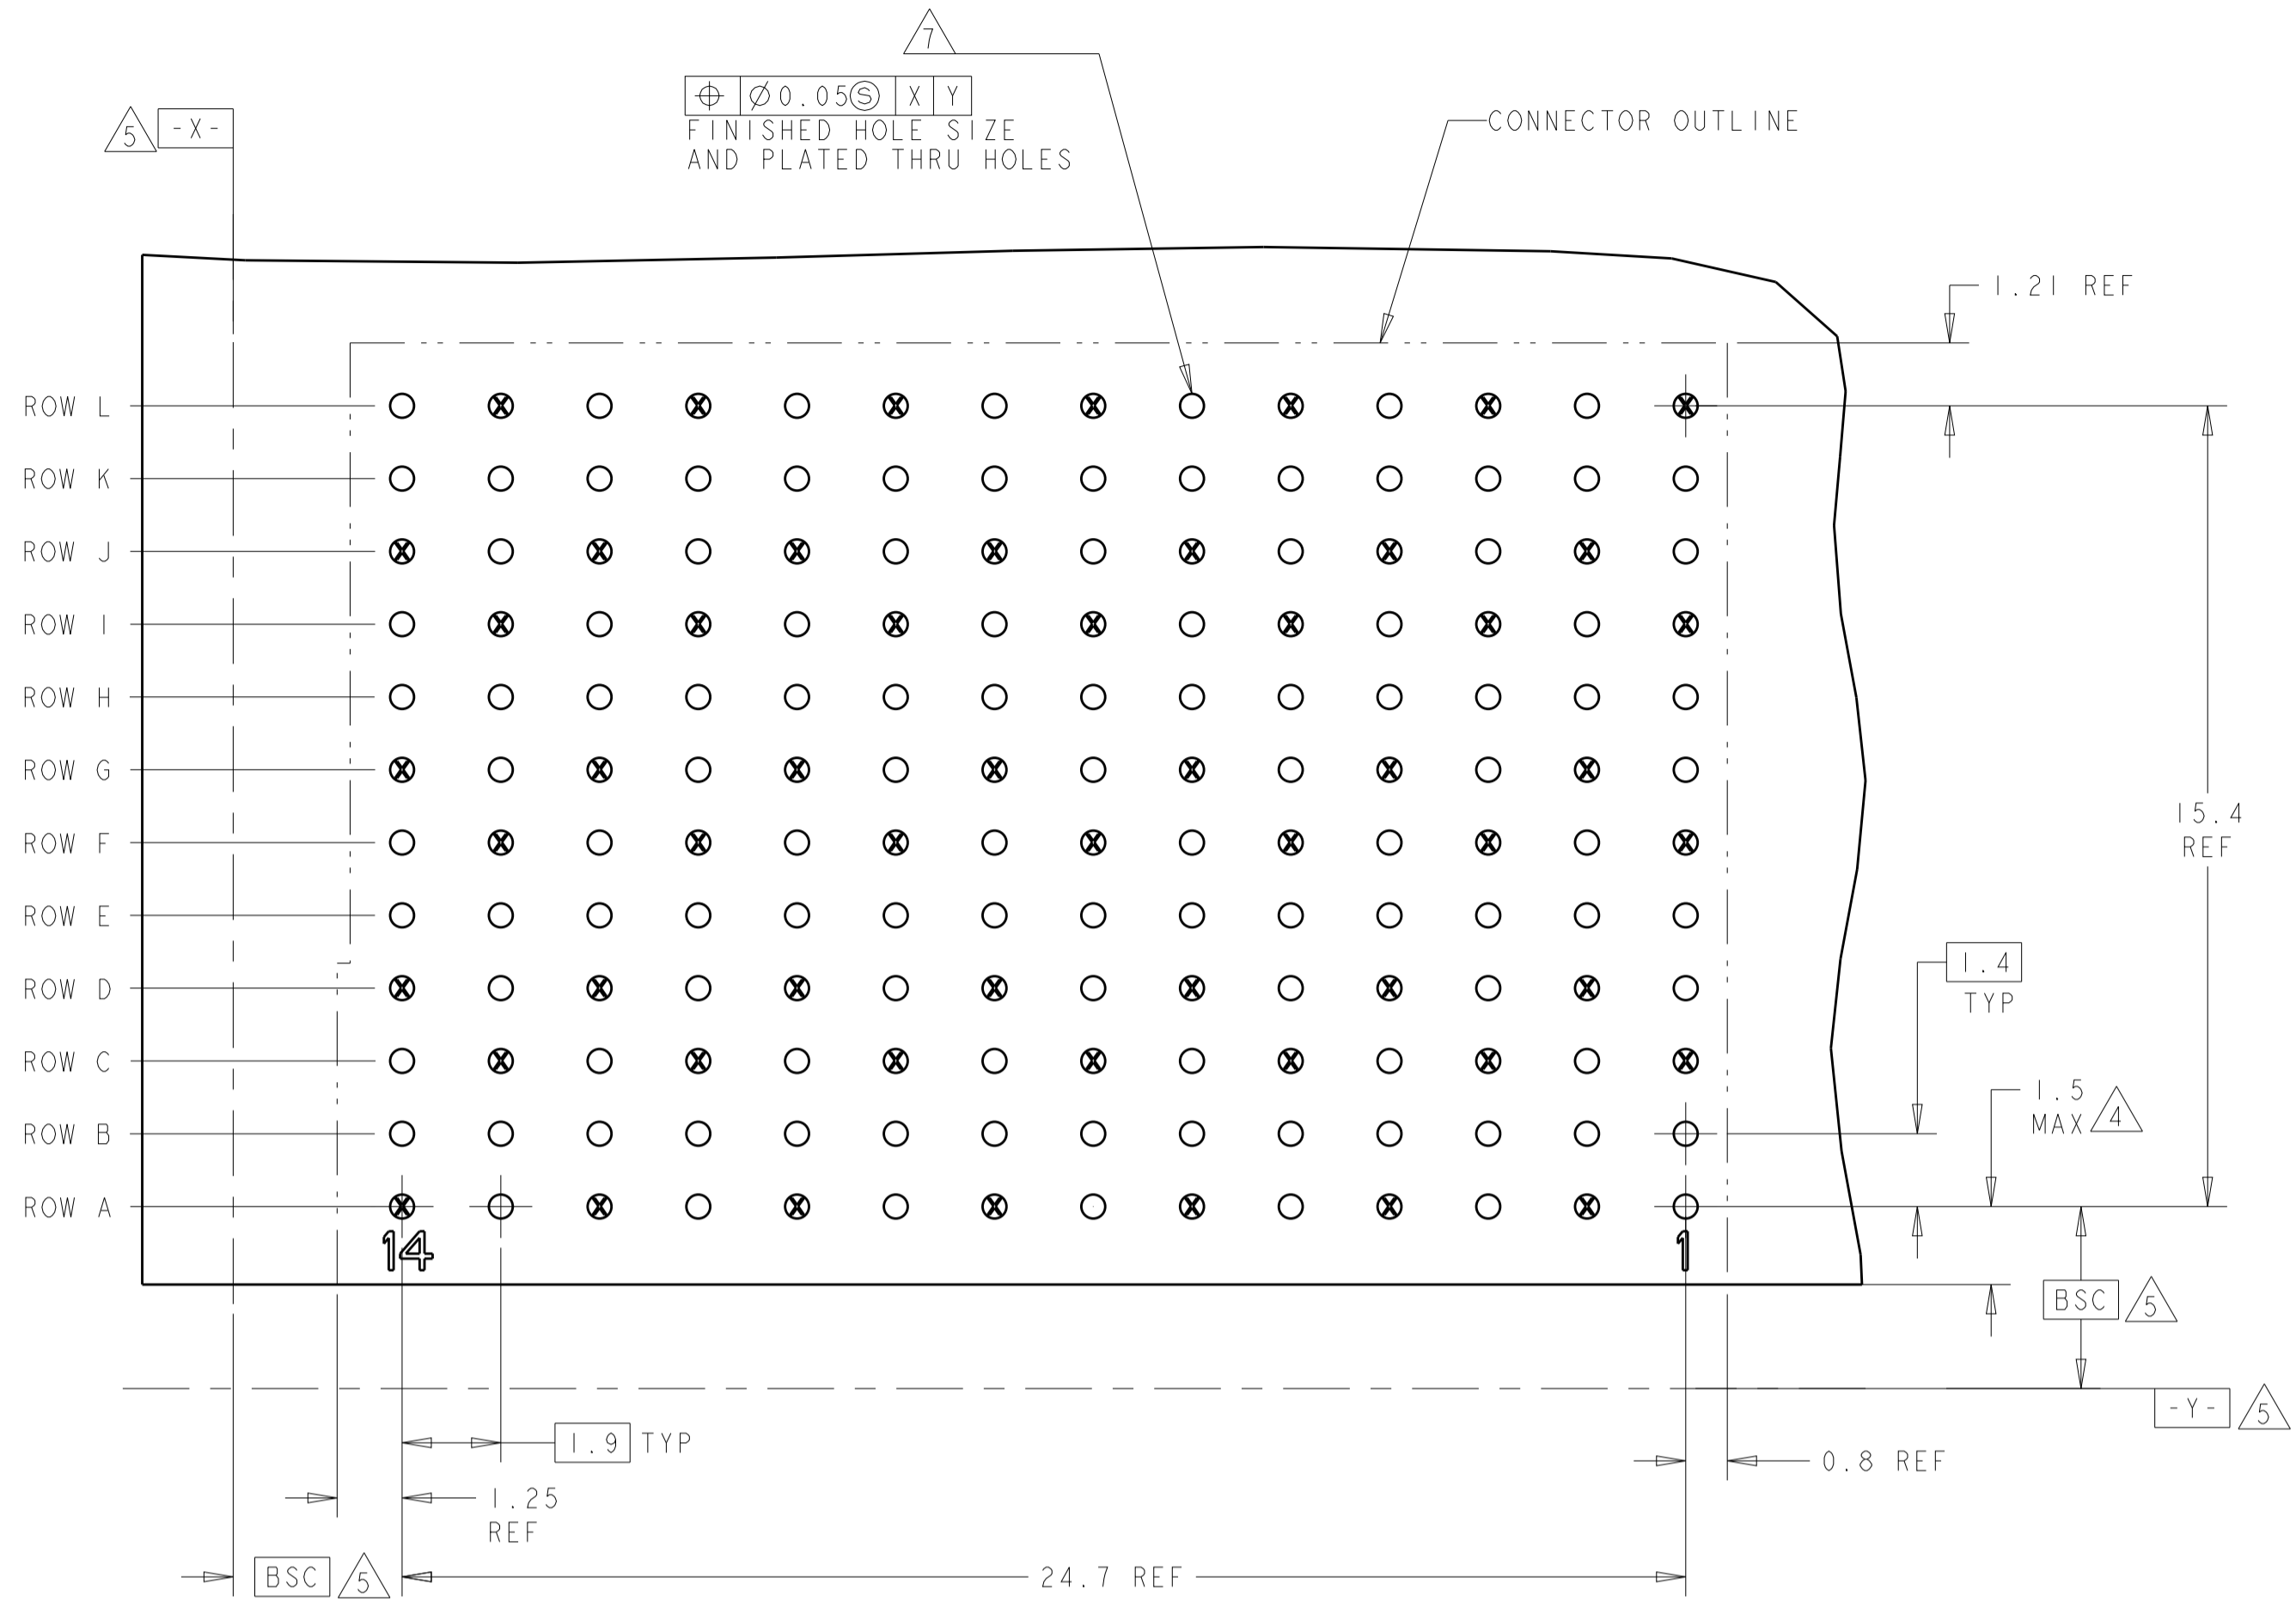

○ = SIGNAL
 ⊗ = GROUND

RECOMMENDED PC BOARD LAYOUT
 DAUGHTER BOARD
 COMPONENT SIDE SHOWN
 SCALE 8:1

- △ MATERIAL:
CONTACT AND SHIELD - PHOS BRONZE
HOUSING AND CHICKLET - LCP, UL 94V-0, COLOR - BLACK
- △ FINISH:
CONTACT AREA FINISH CONFORMS TO THE REQUIREMENTS OF TE PRODUCT SPECIFICATION 108-2303; BASED ON TELCORDIA GR-1217-CORE FOR SYSTEM QUALITY LEVEL III APPLICATIONS IN CONTROLLED ENVIRONMENTS (CENTRAL OFFICE).
COMPLIANT PIN AREA- 0.5µm MIN MATTE TIN OVER 1.27µm MIN NICKEL.
SHIELD 1.27µm MIN NICKEL.
- △ CONNECTOR MARKED ON EITHER SIDE OF HOUSING WITH PART NUMBER, DATE CODE AND STANDARD IN APPROXIMATE AREA SHOWN.
- △ DIMENSION APPLIES TO CENTERLINE OF THRU HOLE.
- △ DATUMS AND BASIC DIMENSIONS ESTABLISHED BY CUSTOMER.
- 6. CONTACT AREA LUBRICATED WITH BELLCORE APPROVED LUBRICANT. TECHNICAL REFERENCE: GR-1217-CORE, ISSUE 1, NOVEMBER 1995.
- △ REFERENCE APPLICATION SPEC 114-13202 FOR RECOMMENDED PLATED THRU HOLE DIAMETER AND PLATING THICKNESSES.
- △ THE GROUNDS IN EACH COLUMN ARE COMMONED.
- △ SHOWN LOGO OR OTHER TE OWNED LOGOS IN APPROXIMATE AREA

1934275-1
 PART NUMBER

| | | | |
|--|----------|-----------------------------|---|
| THIS DRAWING IS A CONTROLLED DOCUMENT. | | DWN S. MAGARO 11MAY2007 | TE Connectivity |
| DIMENSIONS: mm | | CHK W. DAVIS 11MAY2007 | |
| TOLERANCES UNLESS OTHERWISE SPECIFIED: | | APVD B. PATTERSON 27AUG2008 | NAME RECEPTACLE ASSEMBLY, 4 PAIR, 14 COLUMN |
| 0 PLC ± | 1 PLC ± | PRODUCT SPEC | APPLICATION SPEC |
| 2 PLC ± | 3 PLC ± | SIZE | CAGE CODE DRAWING NO |
| 4 PLC ± | ANGLES ± | WEIGHT | RESTRICTED TO |
| MATERIAL | FINISH | CUSTOMER DRAWING | SCALE 6:1 SHEET 1 OF 1 REV D |