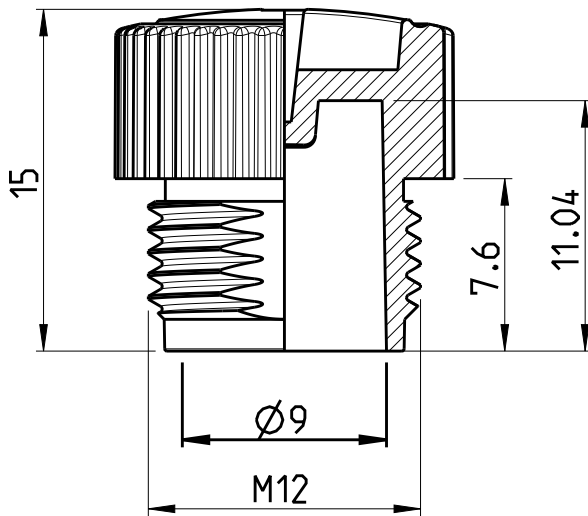

REVISIONS					
P	LTR	DESCRIPTION	DATE	DWN	APVD
	A	NEW RELEASE	19NOV2014	TJ	PS

AS SHOWN 2823064-1

NOTES:

1. PROTECTION: IP 67
2. ALL DIMENSIONS FOR REFERENCE ONLY UNLESS OTHERWISE TOLERANCES SPECIFIED.

20

RELEASED FOR PUBLICATION

ALL RIGHTS RESERVED.

THIS DRAWING IS UNPUBLISHED.

BY -

© COPYRIGHT 20

DIMENSIONS: mm	DWN CHIRASHREE	15OCT2014	MATERIAL	PA66	FINISH	-
	CHK M THAJUDEEN	05NOV2014				
TOLERANCES UNLESS OTHERWISE SPECIFIED:	APVD PRASHANTH	05NOV2014				
0 PLC ±	PRODUCT SPEC	-	NAME PROTECTIVE CAP FOR M12X1 FEMALE SOCKET			
1 PLC ±	APPLICATION SPEC	-	SIZE	CAGE CODE	DRAWING NO	RESTRICTED TO
2 PLC ±			A 4	-	C-2823064	-
3 PLC ±			Customer Drawing			
4 PLC ±	WEIGHT	-	SCALE	3:1	SHEET	1 OF 1
ANGLES ±					REV	A