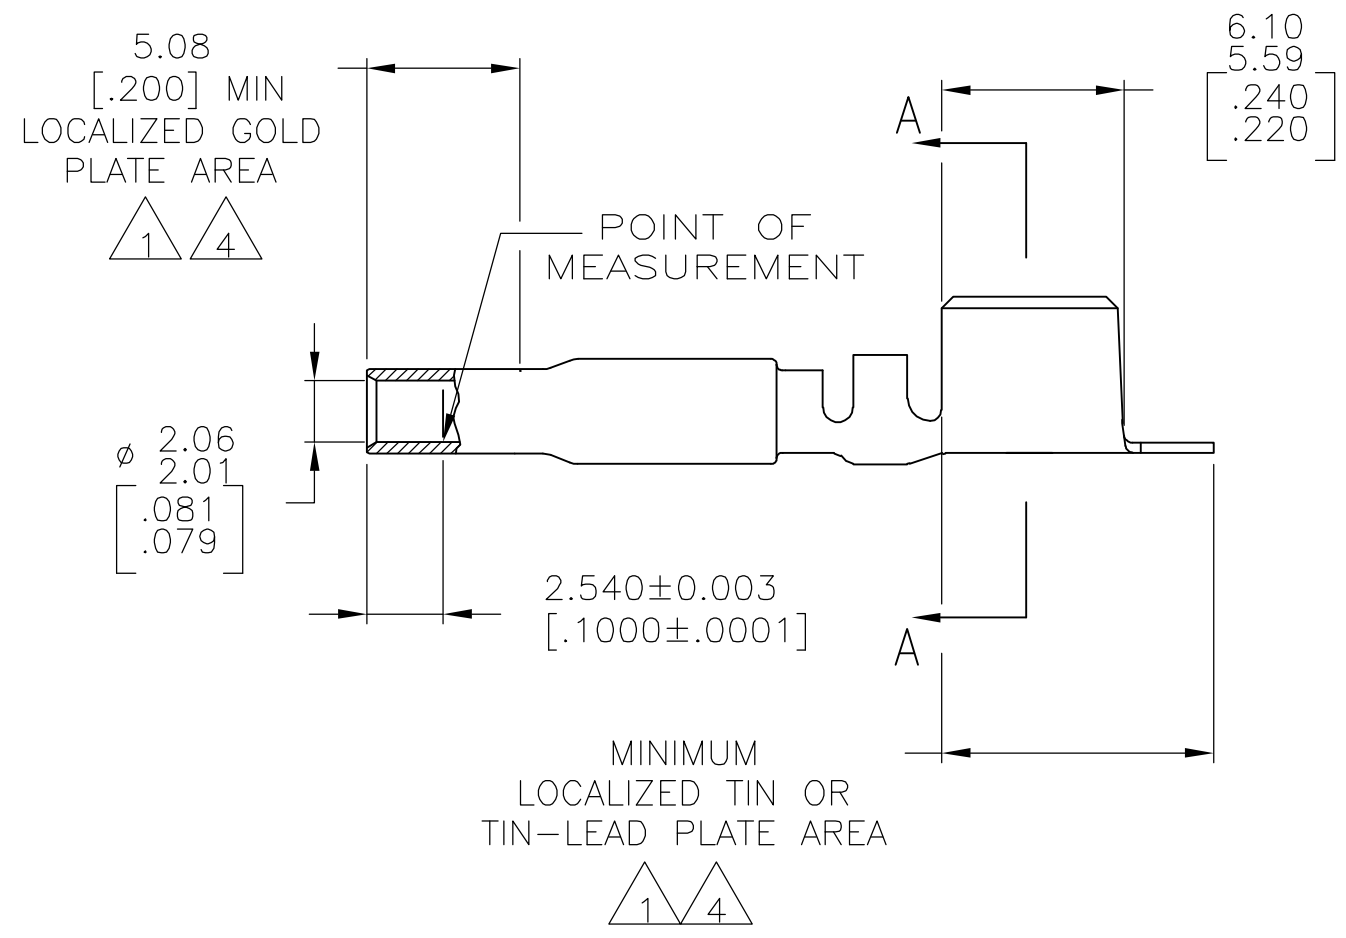

SECTION A-A  
SCALE 10:1

- 1. 0.00076[.000030] MIN GOLD AT POINT OF MEASUREMENT IN THE LOCALIZED GOLD PLATE AREA, 0.00127[.000050] MIN TIN-LEAD IN TIN-LEAD PLATE AREA, 0.00127[.000050] MIN NICKEL UNDERPLATE ON ENTIRE CONTACT.
- 2. WIRE RANGE: 3-6mm<sup>2</sup> [12-10 AWG].
- 3. DIMENSIONS IN BRACKETS ARE IN INCHES.
- 4. 0.00076[.000030] MIN GOLD AT POINT OF MEASUREMENT IN THE LOCALIZED GOLD PLATE AREA, 0.00127[.000050] MIN TIN IN TIN PLATE AREA, 0.00127[.000050] MIN NICKEL UNDERPLATE ON ENTIRE CONTACT.
- 5. THIS CONTACT HAS NO INSULATION BARREL.

FINISH	MATERIAL	PART NUMBER
GOLD $\Delta$	0.30 [.012] PH BRZ	1-770004-0
GOLD $\Delta$	0.30 [.012] PH BRZ	770004-4
PRE-TIN	0.30 [.012] PH BRZ	770004-3

THIS DRAWING IS A CONTROLLED DOCUMENT.		DWN K. WHITAKER 02APR04	Tyco Electronics Corporation Harrisburg, PA 17105-3608																			
DIMENSIONS: mm [INCHES]		CHK C. JONES 02APR04																				
TOLERANCES UNLESS OTHERWISE SPECIFIED:		APVD C. JONES 02APR04	NAME -																			
<table border="0"> <tr><td>0 PLC</td><td>±</td><td>-</td></tr> <tr><td>1 PLC</td><td>±</td><td>-</td></tr> <tr><td>2 PLC</td><td>±</td><td>-</td></tr> <tr><td>3 PLC</td><td>±</td><td>-</td></tr> <tr><td>4 PLC</td><td>±</td><td>-</td></tr> <tr><td>ANGLES</td><td>±</td><td>-</td></tr> </table>		0 PLC	±	-	1 PLC	±	-	2 PLC	±	-	3 PLC	±	-	4 PLC	±	-	ANGLES	±	-	PRODUCT SPEC -	SOCKET, UNIVERSAL MATE-N-LOK(TM) II	
0 PLC	±	-																				
1 PLC	±	-																				
2 PLC	±	-																				
3 PLC	±	-																				
4 PLC	±	-																				
ANGLES	±	-																				
MATERIAL -		FINISH -	WEIGHT -	RESTRICTED TO -																		
CUSTOMER DRAWING		SCALE 4:1	SHEET 1 of 1	REV G																		