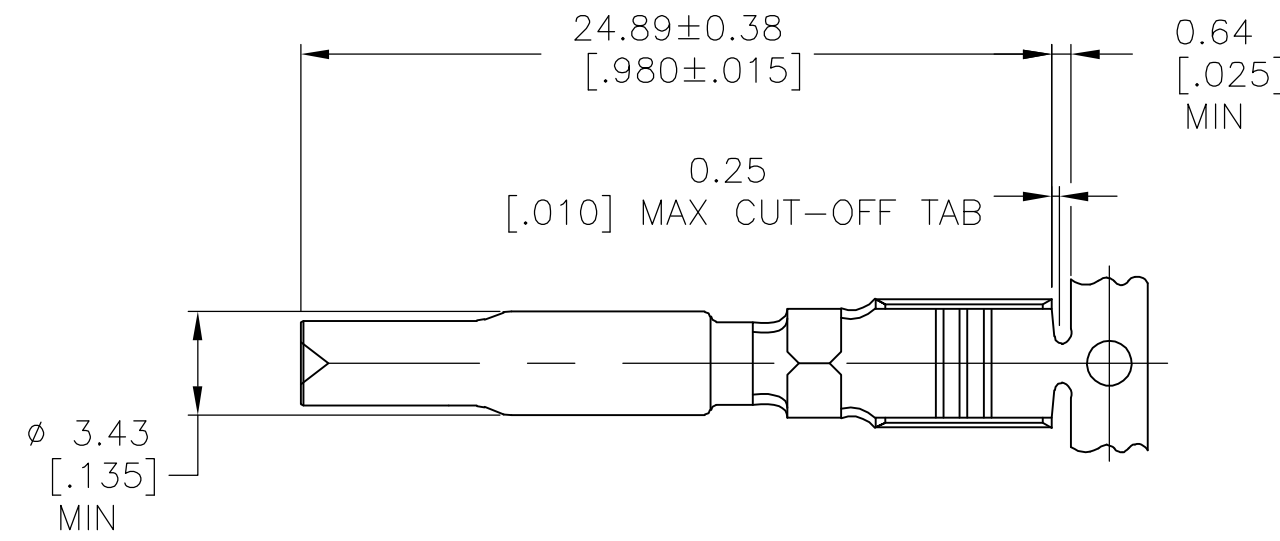

SECTION A-A  
SCALE 10:1

- 1. 0.00076[.000030] MIN GOLD AT POINT OF MEASUREMENT IN THE LOCALIZED GOLD PLATE AREA, 0.00127[.000050] MIN TIN-LEAD IN TIN-LEAD PLATE AREA, 0.00127[.000050] MIN NICKEL UNDERPLATE ON ENTIRE CONTACT.
- 2. WIRE RANGE: 3-6mm<sup>2</sup> [12-10 AWG].
- 3. DIMENSIONS IN BRACKETS ARE IN INCHES.
- 4. 0.00076[.000030] MIN GOLD AT POINT OF MEASUREMENT IN THE LOCALIZED GOLD PLATE AREA, 0.00127[.000050] MIN TIN IN TIN PLATE AREA, 0.00127[.000050] MIN NICKEL UNDERPLATE ON ENTIRE CONTACT.
- 5. THIS CONTACT HAS NO INSULATION BARREL.

FINISH	MATERIAL	PART NUMBER
GOLD $\Delta$	0.30 [.012] PH BRZ	1-770004-0
GOLD $\Delta$	0.30 [.012] PH BRZ	770004-4
PRE-TIN	0.30 [.012] PH BRZ	770004-3

THIS DRAWING IS A CONTROLLED DOCUMENT.		DWN K. WHITAKER 02APR04	Tyco Electronics Corporation Harrisburg, PA 17105-3608																			
DIMENSIONS: mm [INCHES]		CHK C. JONES 02APR04																				
TOLERANCES UNLESS OTHERWISE SPECIFIED:		APVD C. JONES 02APR04	NAME -																			
<table border="0"> <tr><td>0 PLC</td><td>±</td><td>-</td></tr> <tr><td>1 PLC</td><td>±</td><td>-</td></tr> <tr><td>2 PLC</td><td>±</td><td>-</td></tr> <tr><td>3 PLC</td><td>±</td><td>-</td></tr> <tr><td>4 PLC</td><td>±</td><td>-</td></tr> <tr><td>ANGLES</td><td>±</td><td>-</td></tr> </table>		0 PLC	±	-	1 PLC	±	-	2 PLC	±	-	3 PLC	±	-	4 PLC	±	-	ANGLES	±	-	PRODUCT SPEC -	SOCKET, UNIVERSAL MATE-N-LOK(TM) II	
0 PLC	±	-																				
1 PLC	±	-																				
2 PLC	±	-																				
3 PLC	±	-																				
4 PLC	±	-																				
ANGLES	±	-																				
MATERIAL -		FINISH -	WEIGHT -	RESTRICTED TO -																		
CUSTOMER DRAWING		SCALE 4:1	SHEET 1 of 1	REV G																		