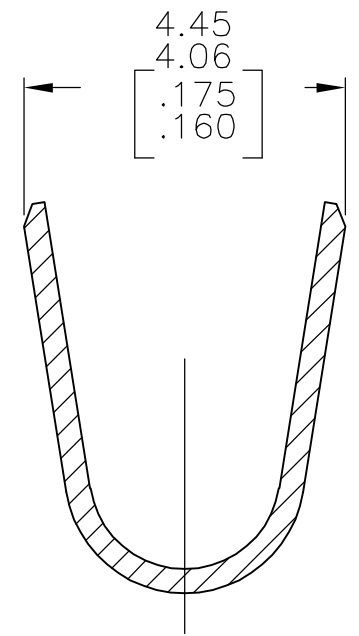

THIS DRAWING IS UNPUBLISHED. RELEASED FOR PUBLICATION  
 © COPYRIGHT BY TYCO ELECTRONICS CORPORATION. ALL RIGHTS RESERVED.

LOC	DIST	REVISIONS			
P	LTR	DESCRIPTION	DATE	DWN	APVD
CM	00	G	EC 0G3B 0215 05	20SEP05	BSV RCJ

SECTION A-A  
SCALE 10:1

- 1. 0.00076[.000030] MIN GOLD AT POINT OF MEASUREMENT IN THE LOCALIZED GOLD PLATE AREA, 0.00127[.000050] MIN TIN-LEAD IN TIN-LEAD PLATE AREA, 0.00127[.000050] MIN NICKEL UNDERPLATE ON ENTIRE CONTACT.
- 2. WIRE RANGE: 3-6mm<sup>2</sup> [12-10 AWG].
- 3. DIMENSIONS IN BRACKETS ARE IN INCHES.
- 4. 0.00076[.000030] MIN GOLD AT POINT OF MEASUREMENT IN THE LOCALIZED GOLD PLATE AREA, 0.00127[.000050] MIN TIN IN TIN PLATE AREA, 0.00127[.000050] MIN NICKEL UNDERPLATE ON ENTIRE CONTACT.
- 5. THIS CONTACT HAS NO INSULATION BARREL.

FINISH	MATERIAL	PART NUMBER
GOLD $\Delta$	0.30 [.012] PH BRZ	1-770004-0
GOLD $\Delta$	0.30 [.012] PH BRZ	770004-4
PRE-TIN	0.30 [.012] PH BRZ	770004-3

THIS DRAWING IS A CONTROLLED DOCUMENT.		DWN K. WHITAKER 02APR04	Tyco Electronics Corporation Harrisburg, PA 17105-3608																			
DIMENSIONS: mm [INCHES]		CHK C. JONES 02APR04																				
TOLERANCES UNLESS OTHERWISE SPECIFIED:		APVD C. JONES 02APR04	NAME -																			
<table border="0"> <tr><td>0 PLC</td><td>±</td><td>-</td></tr> <tr><td>1 PLC</td><td>±</td><td>-</td></tr> <tr><td>2 PLC</td><td>±</td><td>-</td></tr> <tr><td>3 PLC</td><td>±</td><td>-</td></tr> <tr><td>4 PLC</td><td>±</td><td>-</td></tr> <tr><td>ANGLES</td><td>±</td><td>-</td></tr> </table>		0 PLC	±	-	1 PLC	±	-	2 PLC	±	-	3 PLC	±	-	4 PLC	±	-	ANGLES	±	-	PRODUCT SPEC -	SOCKET, UNIVERSAL MATE-N-LOK(TM) II	
0 PLC	±	-																				
1 PLC	±	-																				
2 PLC	±	-																				
3 PLC	±	-																				
4 PLC	±	-																				
ANGLES	±	-																				
MATERIAL -		FINISH -	WEIGHT -	RESTRICTED TO -																		
CUSTOMER DRAWING		SCALE 4:1	SHEET 1 of 1	REV G																		