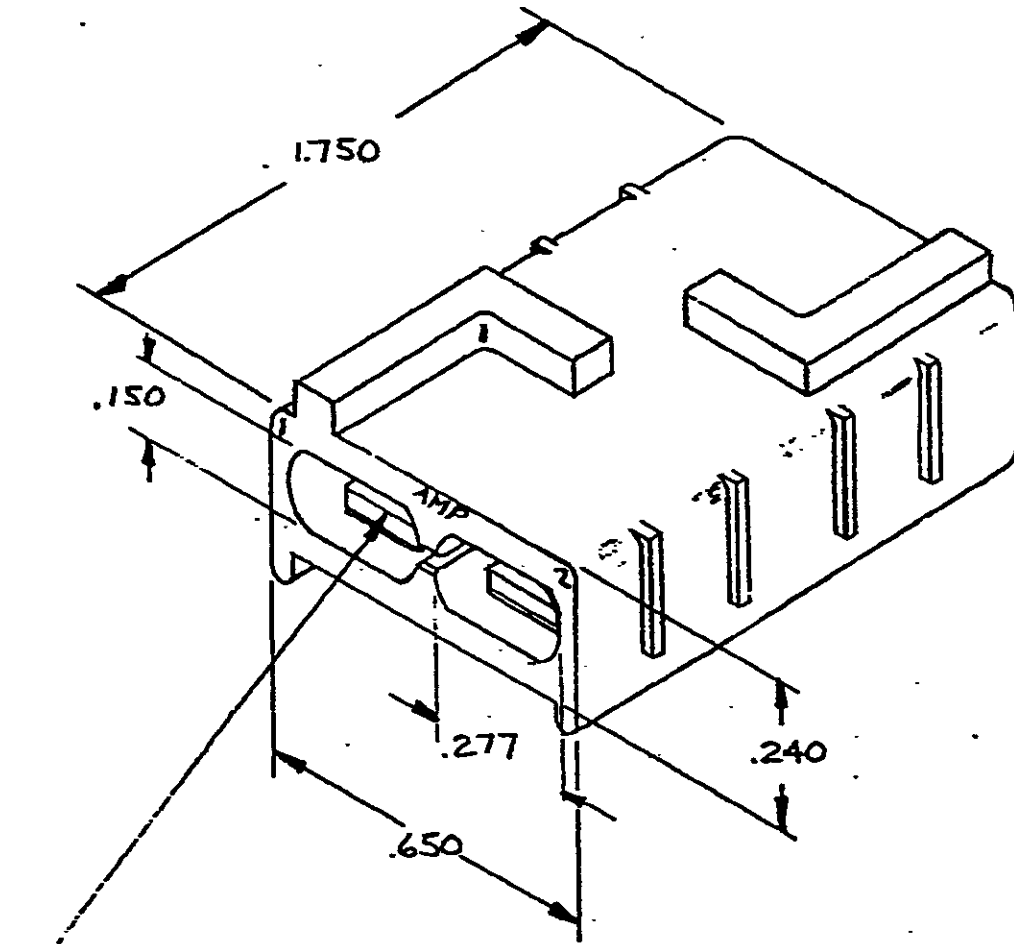

DRAWING MADE IN AMERICAN PROJECTION

NUMBER 360025

360025-1 WAS P72-7343-1

360025-1

"187" SERIES TAB - (4 PLACES)
.020 THICK

PART NO.	COLOR	TEMP RATING
360025-1	NATURAL	105°C
360025-2	BLACK	150°C

DIMENSIONS IN INCHES. DO NOT SCALE PRINT.