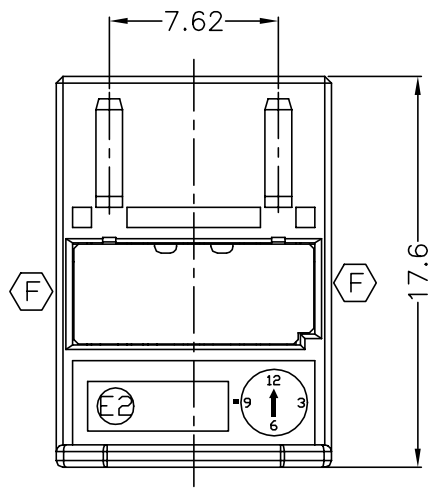

**TE** TE connectivity

NAME: MQS 4P PLUG ASSEMBLY

PRODUCT SPEC: \_\_\_\_\_  
 APPLICATION SPEC: \_\_\_\_\_

SIZE: A3    CAGE CODE: 00779    DRAWING NO: 936119    RESTRICTED TO: -

WEIGHT: \_\_\_\_\_

CUSTOMER DRAWING      SCALE 3/1    SHEET 1 OF 1    REV F