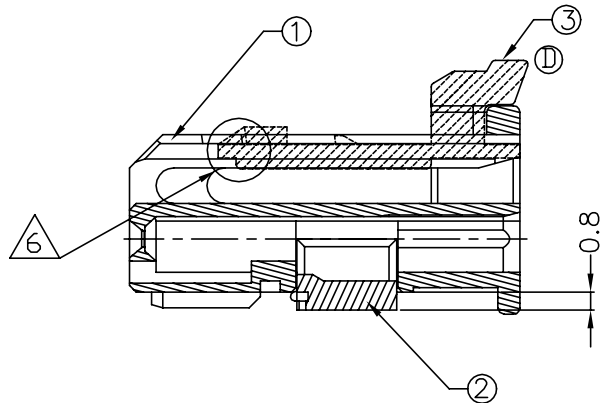

SECTION A-A  
(SCALE 2/1)

NOTES

- GENERAL TOLERANCE IS ±0.3
  - CONDITION OF DELIVERY : DBL IN 1ST LOCKING POSITION
  - 1-936119-1,2,3 ONLY
  - APPLIED CAP ASS'Y P/N: 936121
  - APPLIED RECEPTACLE CONTACT P/N:
- |                             |          |        |
|-----------------------------|----------|--------|
| Part NO.                    | 928999   | 963715 |
| WIRE SIZE(mm <sup>2</sup> ) | 0.25~0.5 | 0.75   |
- CONDITION OF DELIVERY : CPA IN 1ST LOCKING POSITION
  - TE BRAZIL RAW MATERIAL : PBT-GF15
  - TE BRAZIL RAW MATERIAL : PBT-GF20

**TE** TE connectivity

NAME: MQS 4P PLUG ASSEMBLY

PRODUCT SPEC: \_\_\_\_\_  
 APPLICATION SPEC: \_\_\_\_\_

SIZE: A3    CAGE CODE: 00779    DRAWING NO: 936119    RESTRICTED TO: -

WEIGHT: \_\_\_\_\_

CUSTOMER DRAWING      SCALE 3/1    SHEET 1 OF 1    REV F