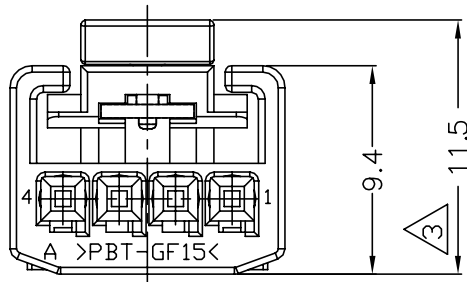

SECTION A-A  
(SCALE 2/1)

NOTES

- GENERAL TOLERANCE IS ±0.3
  - CONDITION OF DELIVERY : DBL IN 1ST LOCKING POSITION
  - 1-936119-1,2,3 ONLY
  - APPLIED CAP ASS'Y P/N: 936121
  - APPLIED RECEPTACLE CONTACT P/N:
- |                             |          |        |
|-----------------------------|----------|--------|
| Part NO.                    | 928999   | 963715 |
| WIRE SIZE(mm <sup>2</sup> ) | 0.25~0.5 | 0.75   |
- CONDITION OF DELIVERY : CPA IN 1ST LOCKING POSITION
  - TE BRAZIL RAW MATERIAL : PBT-GF15
  - TE BRAZIL RAW MATERIAL : PBT-GF20

**TE** TE connectivity

NAME: MQS 4P PLUG ASSEMBLY

PRODUCT SPEC: \_\_\_\_\_  
 APPLICATION SPEC: \_\_\_\_\_

SIZE: A3    CAGE CODE: 00779    DRAWING NO: 936119    RESTRICTED TO: -

WEIGHT: \_\_\_\_\_

CUSTOMER DRAWING      SCALE 3/1    SHEET 1 OF 1    REV F