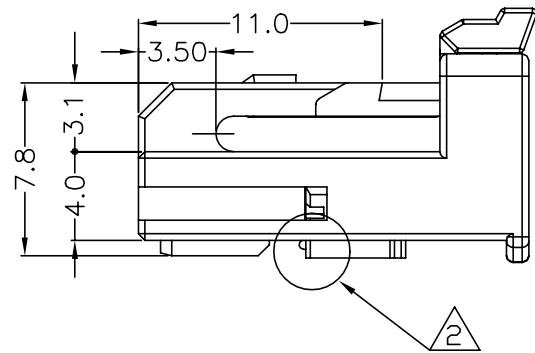

SECTION A-A  
(SCALE 2/1)

NOTES

- GENERAL TOLERANCE IS ±0.3
  - CONDITION OF DELIVERY : DBL IN 1ST LOCKING POSITION
  - 1-936119-1,2,3 ONLY
  - APPLIED CAP ASS'Y P/N: 936121
  - APPLIED RECEPTACLE CONTACT P/N:
- |                             |          |        |
|-----------------------------|----------|--------|
| Part NO.                    | 928999   | 963715 |
| WIRE SIZE(mm <sup>2</sup> ) | 0.25~0.5 | 0.75   |
- CONDITION OF DELIVERY : CPA IN 1ST LOCKING POSITION
  - TE BRAZIL RAW MATERIAL : PBT-GF15
  - TE BRAZIL RAW MATERIAL : PBT-GF20

**TE** TE connectivity

NAME: MQS 4P PLUG ASSEMBLY

PRODUCT SPEC: \_\_\_\_\_  
 APPLICATION SPEC: \_\_\_\_\_

SIZE: A3    CAGE CODE: 00779    DRAWING NO: 936119    RESTRICTED TO: -

WEIGHT: \_\_\_\_\_

CUSTOMER DRAWING      SCALE 3/1    SHEET 1 OF 1    REV F