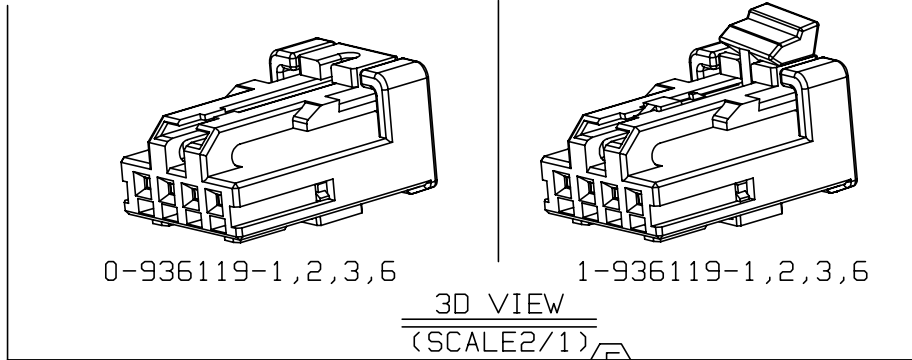

SECTION A-A  
(SCALE 2/1)

NOTES

- GENERAL TOLERANCE IS ±0.3
  - CONDITION OF DELIVERY : DBL IN 1ST LOCKING POSITION
  - 1-936119-1,2,3 ONLY
  - APPLIED CAP ASS'Y P/N: 936121
  - APPLIED RECEPTACLE CONTACT P/N:
- |                             |          |        |
|-----------------------------|----------|--------|
| Part NO.                    | 928999   | 963715 |
| WIRE SIZE(mm <sup>2</sup> ) | 0.25~0.5 | 0.75   |
- CONDITION OF DELIVERY : CPA IN 1ST LOCKING POSITION
  - TE BRAZIL RAW MATERIAL : PBT-GF15
  - TE BRAZIL RAW MATERIAL : PBT-GF20