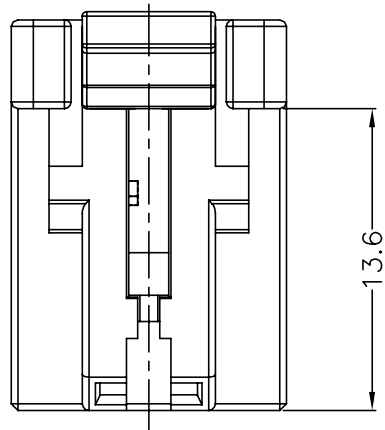

SECTION A-A  
(SCALE 2/1)

NOTES

- GENERAL TOLERANCE IS ±0.3
  - CONDITION OF DELIVERY : DBL IN 1ST LOCKING POSITION
  - 1-936119-1,2,3 ONLY
  - APPLIED CAP ASS'Y P/N: 936121
  - APPLIED RECEPTACLE CONTACT P/N:
- |                             |          |        |
|-----------------------------|----------|--------|
| Part NO.                    | 928999   | 963715 |
| WIRE SIZE(mm <sup>2</sup> ) | 0.25~0.5 | 0.75   |
- CONDITION OF DELIVERY : CPA IN 1ST LOCKING POSITION
  - TE BRAZIL RAW MATERIAL : PBT-GF15
  - TE BRAZIL RAW MATERIAL : PBT-GF20

**TE** TE connectivity

NAME: MQS 4P PLUG ASSEMBLY

PRODUCT SPEC: \_\_\_\_\_  
 APPLICATION SPEC: \_\_\_\_\_

SIZE: A3    CAGE CODE: 00779    DRAWING NO: 936119    RESTRICTED TO: -

WEIGHT: \_\_\_\_\_

CUSTOMER DRAWING      SCALE 3/1    SHEET 1 OF 1    REV F