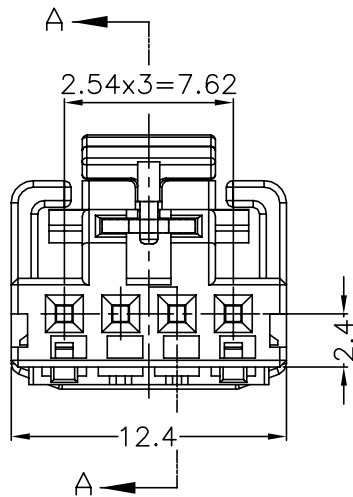

SECTION A-A  
(SCALE 2/1)

NOTES

- GENERAL TOLERANCE IS ±0.3
  - CONDITION OF DELIVERY : DBL IN 1ST LOCKING POSITION
  - 1-936119-1,2,3 ONLY
  - APPLIED CAP ASS'Y P/N: 936121
  - APPLIED RECEPTACLE CONTACT P/N:
- |                             |          |        |
|-----------------------------|----------|--------|
| Part NO.                    | 928999   | 963715 |
| WIRE SIZE(mm <sup>2</sup> ) | 0.25~0.5 | 0.75   |
- CONDITION OF DELIVERY : CPA IN 1ST LOCKING POSITION
  - TE BRAZIL RAW MATERIAL : PBT-GF15
  - TE BRAZIL RAW MATERIAL : PBT-GF20

**TE** TE connectivity

NAME: MQS 4P PLUG ASSEMBLY

PRODUCT SPEC: \_\_\_\_\_  
 APPLICATION SPEC: \_\_\_\_\_

SIZE: A3    CAGE CODE: 00779    DRAWING NO: 936119    RESTRICTED TO: -

WEIGHT: \_\_\_\_\_

CUSTOMER DRAWING      SCALE 3/1    SHEET 1 OF 1    REV F