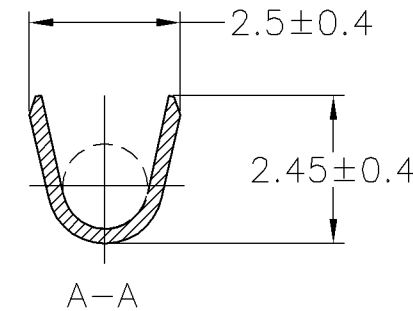

J

-

D

C

B

A

NOTES

- 1. HOUSING P/N:NONE
- 2. APPLICATER P/N:909101-2
- 3. THIS PRODUCT CANNOT REMOVE FROM MATING TAB. BECAUSE THIS ITEM HAS NO UNLOCKING FUNCTION.

---	PRE-TIN BRASS	1-1746231-1
LOOSE PIECE P/N	MATERIAL	P/N
WIRE RANGE	INSULATION DIA	
AWG #24-#20	φ 1.02- φ 1.78	

THIS DRAWING IS A CONTROLLED DOCUMENT.		DWN Y.OKADA 07APR2011	 <b>TE Connectivity</b>	
DIMENSIONS: 单位: 耗 mm		CHK S.YAMADA 11APR2011		
TOLERANCES UNLESS OTHERWISE SPECIFIED: 一般公差 ±0.2		APVD N.YAMASAKI 11APR2011	NAME 名称	
0-PLC ± 1-PLC ± 2-PLC ± 3-PLC ± 4-PLC ± ANGLES ± 3'		PRODUCT SPEC 製品規格	110 SERIES POSITIVE LOCK REC CONTACT FOR 0.38t TAB STRAIGHT LOCKING LEVER TYPE	
MATERIAL 材料 SEE TABLE		FINISH 仕上	APPLICATION SPEC 取付適用規格 114-5378	RESTRICTED TO
		WEIGHT 0.24g	SIZE A3	CAGE CODE 00779
		CUSTOMER DRAWING	DRAWING NO C-1746231	SCALE 尺度 8:1
			SHEET 1 OF 1	REV A