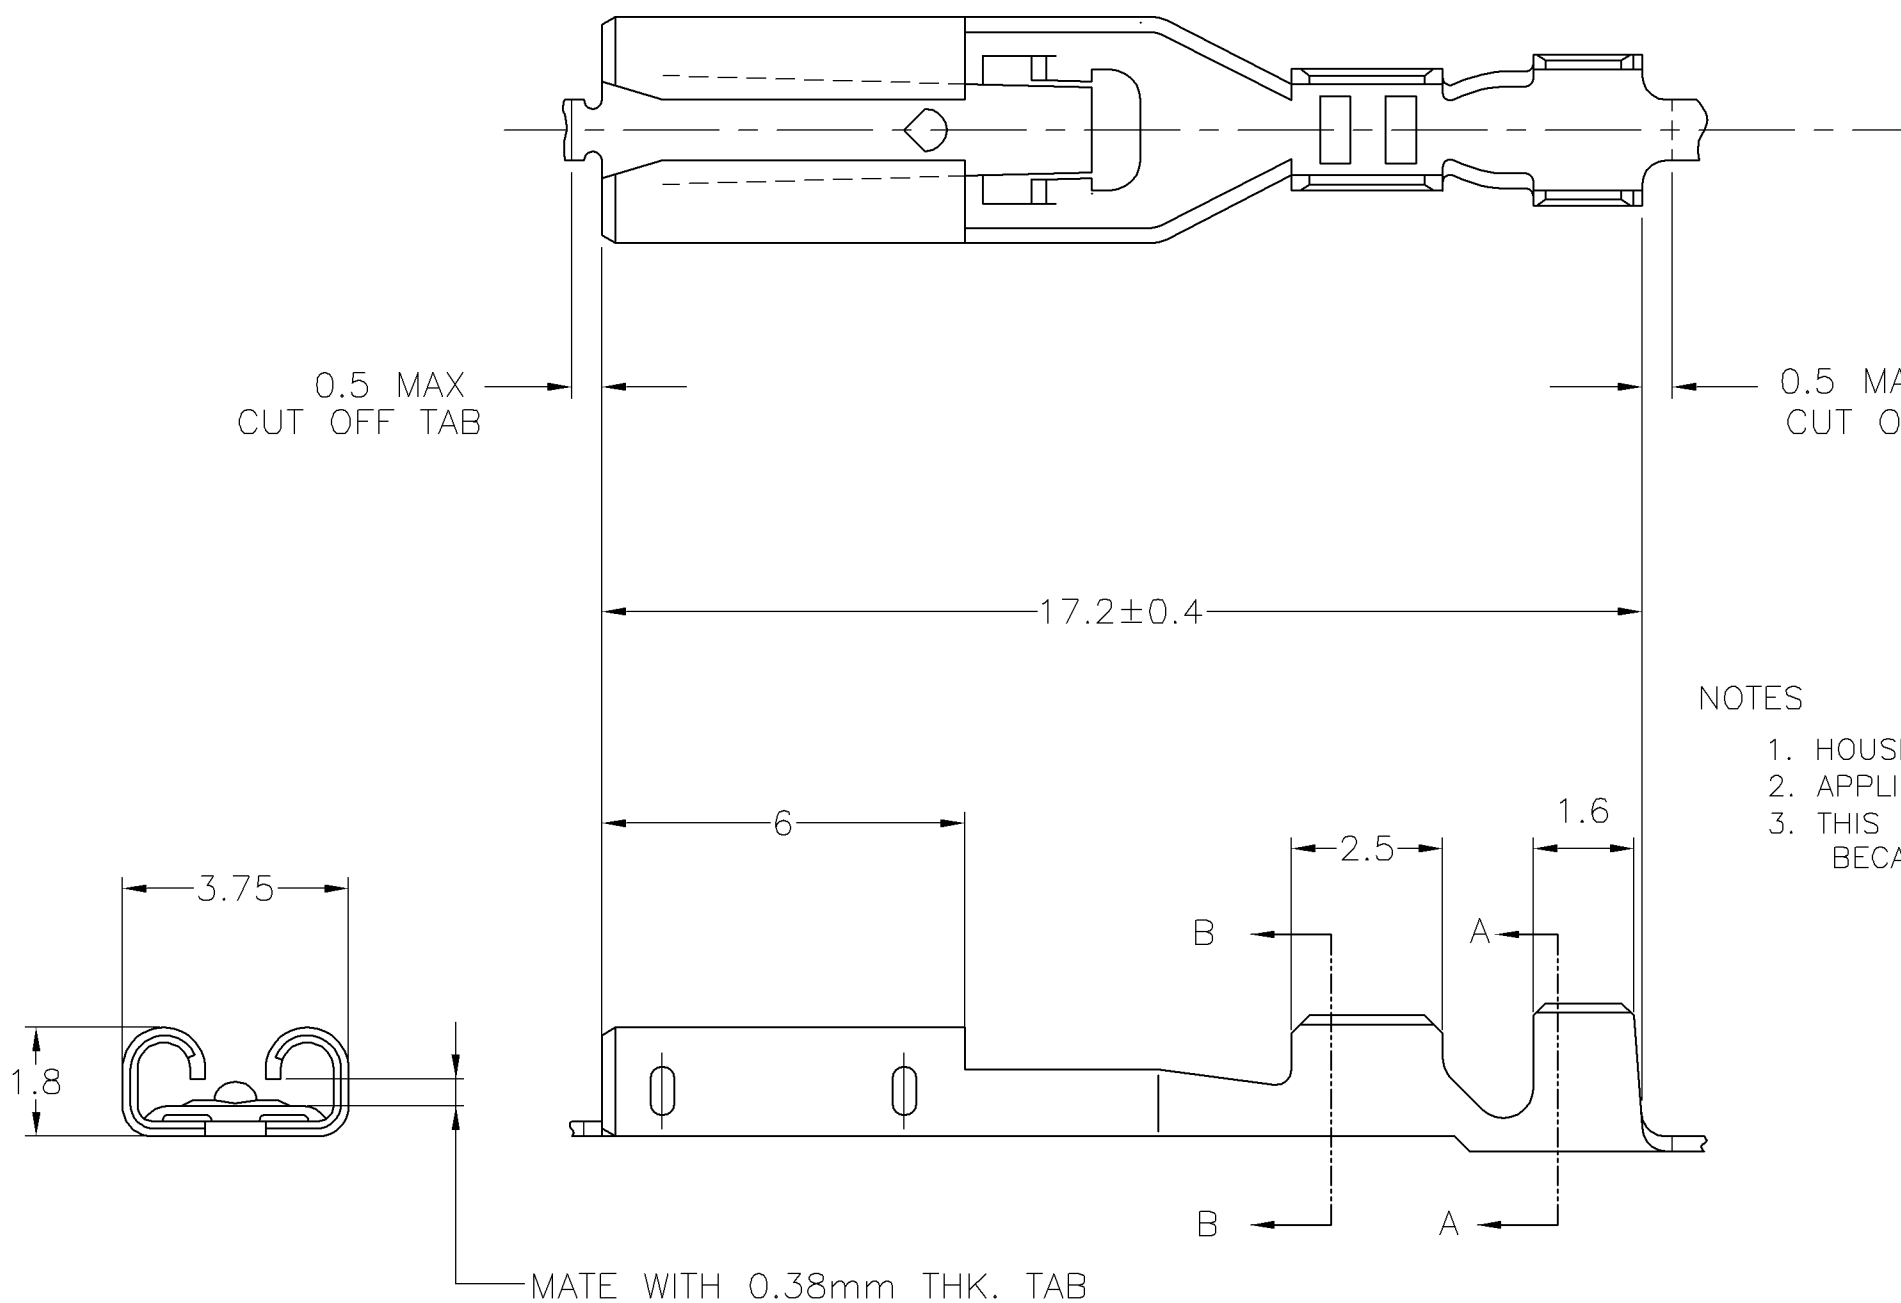

J

-

D

C

B

A

NOTES

- 1. HOUSING P/N:NONE
- 2. APPLICATER P/N:909101-2
- 3. THIS PRODUCT CANNOT REMOVE FROM MATING TAB. BECAUSE THIS ITEM HAS NO UNLOCKING FUNCTION.

---	PRE-TIN BRASS	1-1746231-1
LOOSE PIECE P/N	MATERIAL	P/N
WIRE RANGE	INSULATION DIA	
AWG #24-#20	φ 1.02- φ 1.78	

THIS DRAWING IS A CONTROLLED DOCUMENT.		DWN Y.OKADA 07APR2011	 <b>TE Connectivity</b>	
DIMENSIONS: 单位: 耗 mm		CHK S.YAMADA 11APR2011		
TOLERANCES UNLESS OTHERWISE SPECIFIED: 一般公差 ±0.2		APVD N.YAMASAKI 11APR2011	NAME 名称	
0-PLC ± 1-PLC ± 2-PLC ± 3-PLC ± 4-PLC ± ANGLES ± 3'		PRODUCT SPEC 製品規格	110 SERIES POSITIVE LOCK REC CONTACT FOR 0.38t TAB STRAIGHT LOCKING LEVER TYPE	
MATERIAL 材料 SEE TABLE		FINISH 仕上	APPLICATION SPEC 取付適用規格 114-5378	RESTRICTED TO
		WEIGHT 0.24g	SIZE A3	CAGE CODE 00779
		CUSTOMER DRAWING	DRAWING NO C-1746231	SCALE 尺度 8:1
			SHEET 1 OF 1	REV A