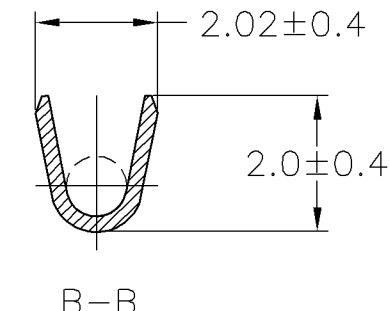

J

-

D

C

B

A

NOTES

- 1. HOUSING P/N:NONE
- 2. APPLICATER P/N:909101-2
- 3. THIS PRODUCT CANNOT REMOVE FROM MATING TAB. BECAUSE THIS ITEM HAS NO UNLOCKING FUNCTION.

---	PRE-TIN BRASS	1-1746231-1
LOOSE PIECE P/N	MATERIAL	P/N
WIRE RANGE	INSULATION DIA	
AWG #24-#20	φ 1.02- φ 1.78	

THIS DRAWING IS A CONTROLLED DOCUMENT.		DWN Y.OKADA 07APR2011	 <b>TE Connectivity</b>	
DIMENSIONS: 单位: 耗 mm		CHK S.YAMADA 11APR2011		
TOLERANCES UNLESS OTHERWISE SPECIFIED: 一般公差 ±0.2		APVD N.YAMASAKI 11APR2011	NAME 名称	
0-PLC ± 1-PLC ± 2-PLC ± 3-PLC ± 4-PLC ± ANGLES ± 3'		PRODUCT SPEC 製品規格	110 SERIES POSITIVE LOCK REC CONTACT FOR 0.38t TAB STRAIGHT LOCKING LEVER TYPE	
MATERIAL 材料 SEE TABLE		FINISH 仕上	APPLICATION SPEC 取付適用規格 114-5378	RESTRICTED TO
		WEIGHT 0.24g	SIZE A3	CAGE CODE 00779
		CUSTOMER DRAWING	DRAWING NO C-1746231	SCALE 尺度 8:1
			SHEET 1 OF 1	REV A