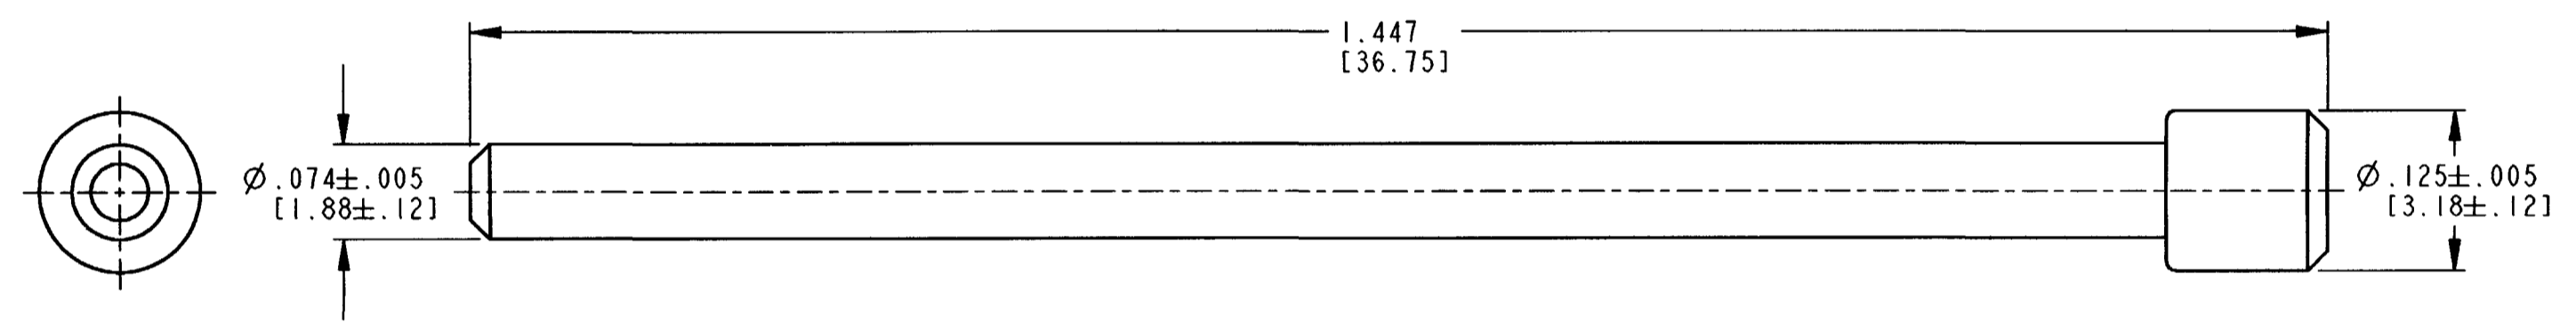

REV NC	0413-003-1605	REVISIONS		
SYM	DESCRIPTION	DATE	APPROVED	
NC	NEW RELEASE PER E.O. P20220	6-8-09	RDR	

SCALE 2:1

- 3. MATERIAL: PLASTIC (BLUE). RoHS COMPLIANT.
 - 2. DIMENSION TOLERANCE: ±.025 [.64]
 - 1. DIMENSIONS ARE IN INCHES [MM].
- NOTES: UNLESS OTHERWISE SPECIFIED

SIGNATURE & DATE		PLUG, SEALING SIZE 16 HD SERIES	EP	MATL. CODE
DR	D. MEYER 05-04-09		3850 INDUSTRIAL AVE. HEMET, CA 92545	
CHK	<i>[Signature]</i> 6/5/09		DEUTSCH INDUSTRIAL	
PE	<i>[Signature]</i> 6/5/09		B 0413-003-1605	
APPD	R. Radtke 8-09	ENVELOPE	DWG SIZE	CODE 11139
SCALE	8:1	WT	SHEET	OF