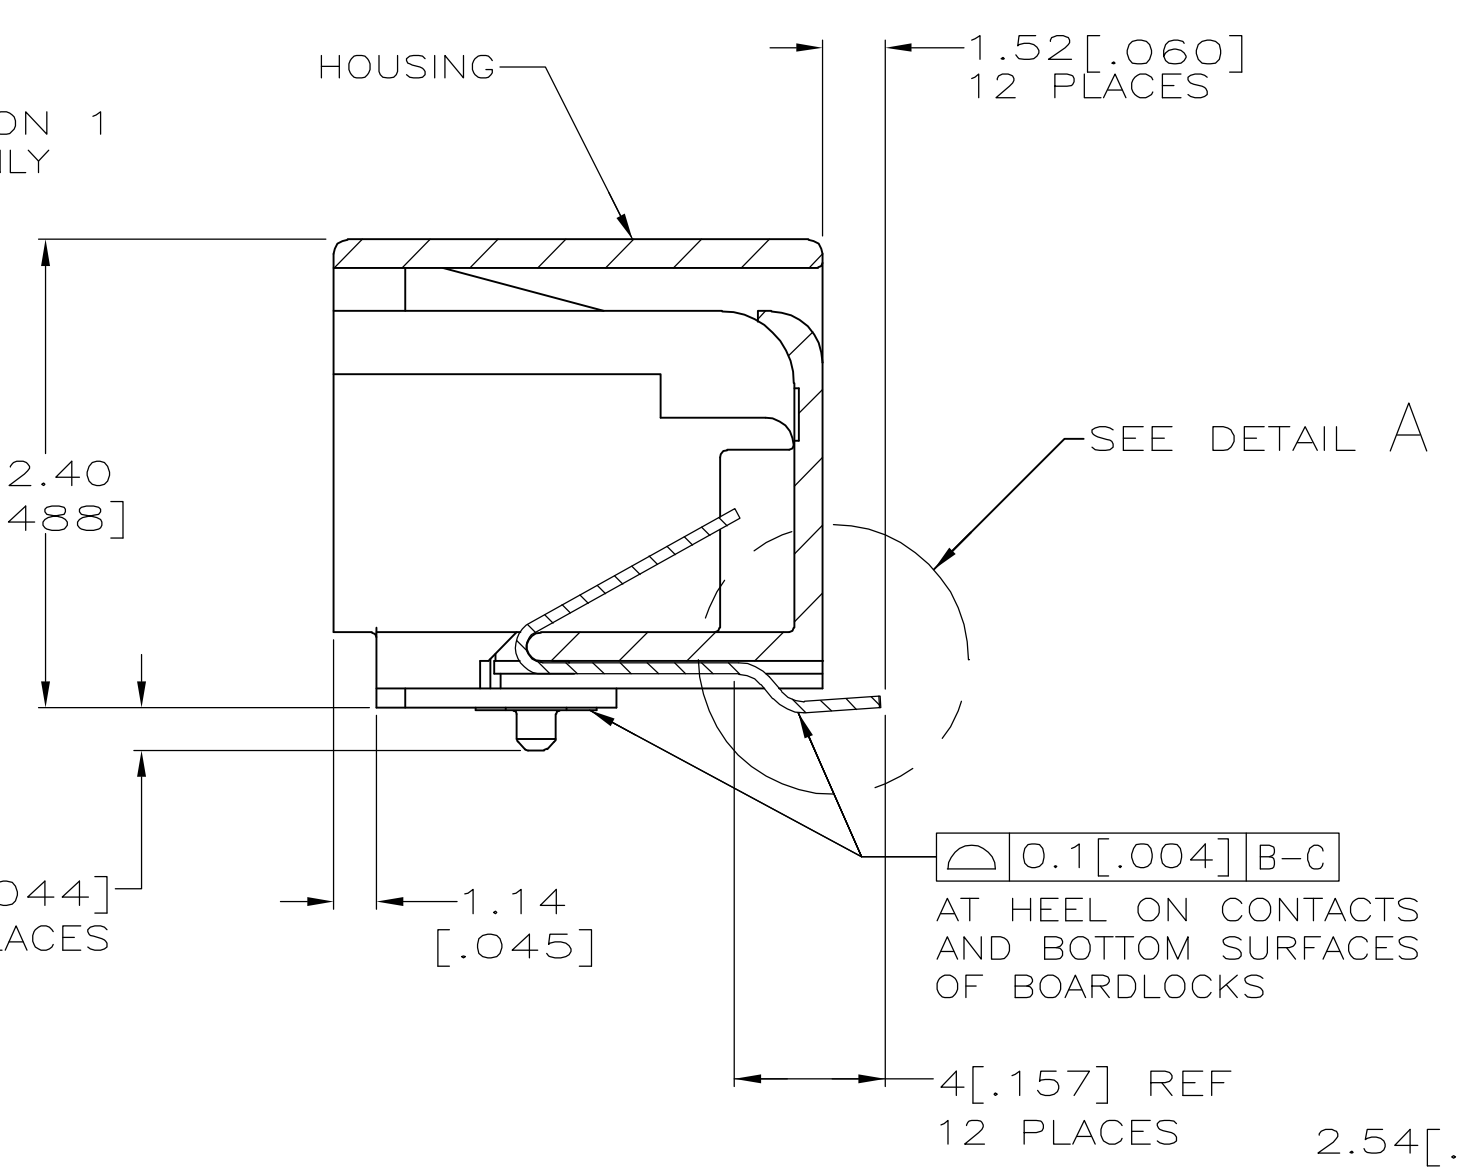

LOC	DIST	REVISIONS			
P	CHR	DESCRIPTION	DATE	DWN	APVD
B		ECO-06-011837	20MAY2006	LAM	JW

- MATERIAL: HOUSING - HIGH TEMPERATURE THERMOPLASTIC, SEE TABLE FOR COLOR.  
 TERMINALS - 0.3[.012] THICK COPPER ALLOY PLATED WITH 1.27μm[.000050] MINIMUM GOLD IN LOCALIZED CONTACT AREA, 2.5μm[.000100] MINIMUM MATTE TIN ON TERMINATION END, OVER 1.27μm[.000050] MINIMUM NICKEL OVER THE ENTIRE TERMINAL.  
 BOARDLOCK - BRASS, 1/2 HARD, 2.54μm[.000100] MINIMUM MATTE TIN OVER 1.27μm[.000050] MINIMUM NICKEL.
- JACK CAVITY CONFORMS TO FCC RULES AND REGULATIONS, PART 68 SUBPART F.
- DATUM ESTABLISHED BY CUSTOMER.
- PACKAGING TAPE AND REEL:(PER EIA 481 SPEC)  
 TAPE - 44mm[1.73] WIDE  
 POCKET PITCH - 24mm[.945]  
 CORRUGATED REEL DIAMETER - 560mm[22.0]  
 PIECES/REEL - 650
- PACKAGING TAPE AND REEL:(PER EIA 481 SPEC)  
 TAPE - 44mm[1.73] WIDE  
 POCKET PITCH - 24mm[.945]  
 PLASTIC REEL DIAMETER - 330mm[13.0]  
 PIECES/REEL - 200
- MANUFACTURING DATE CODE LOCATED APPROXIMATELY AS SHOWN. FIRST 2 DIGITS ARE YEAR, SECOND 2 DIGITS ARE WORK WEEK, AND LAST DIGIT IS DAY OF THE WEEK

RECOMMENDED PRINTED CIRCUIT BOARD LAYOUT COMPONENT SIDE - VIEWED FROM TOP SCALE 5:1

MARKING	COLOR	PACKAGING	PART NUMBER
NONE	GRAY	4	5406903-4
6	GRAY	5	5406903-2
6	GRAY	4	5406903-1

THIS DRAWING IS A CONTROLLED DOCUMENT.		DWN: J. ALCORTA - 16JUN2005	tyco	Tyco Electronics Corporation	
DIMENSIONS: mm [INCHES]		DCK: J. WESTMAN - 16JUN2005	Harrisburg, PA 17105-3608		
TOLERANCES UNLESS OTHERWISE SPECIFIED:		APVD: S. FLICKINGER - 16JUN2005	NAME: MODULAR JACK ASSEMBLY, 6/6, 2 PORT, SURFACE MOUNT, RIGHT ANGLE, WITH PANEL STOPS		
0 PLC ± -	1 PLC ± -	2 PLC ± 0.13[.005]	108-1689	SIZE: 114-6040	RESTRICTED TO
3 PLC ± -	4 PLC ± -	ANGLES ± -	APPLICATION SPEC	114-6040	114-6040
MATERIAL: SEE NOTE 1	FINISH: SEE NOTE 1	WEIGHT: 2.2 GRAMS	A1 00779	5406903	
CUSTOMER DRAWING		SCALE: 5:1	SHEET: 1 OF 1	REV: B	