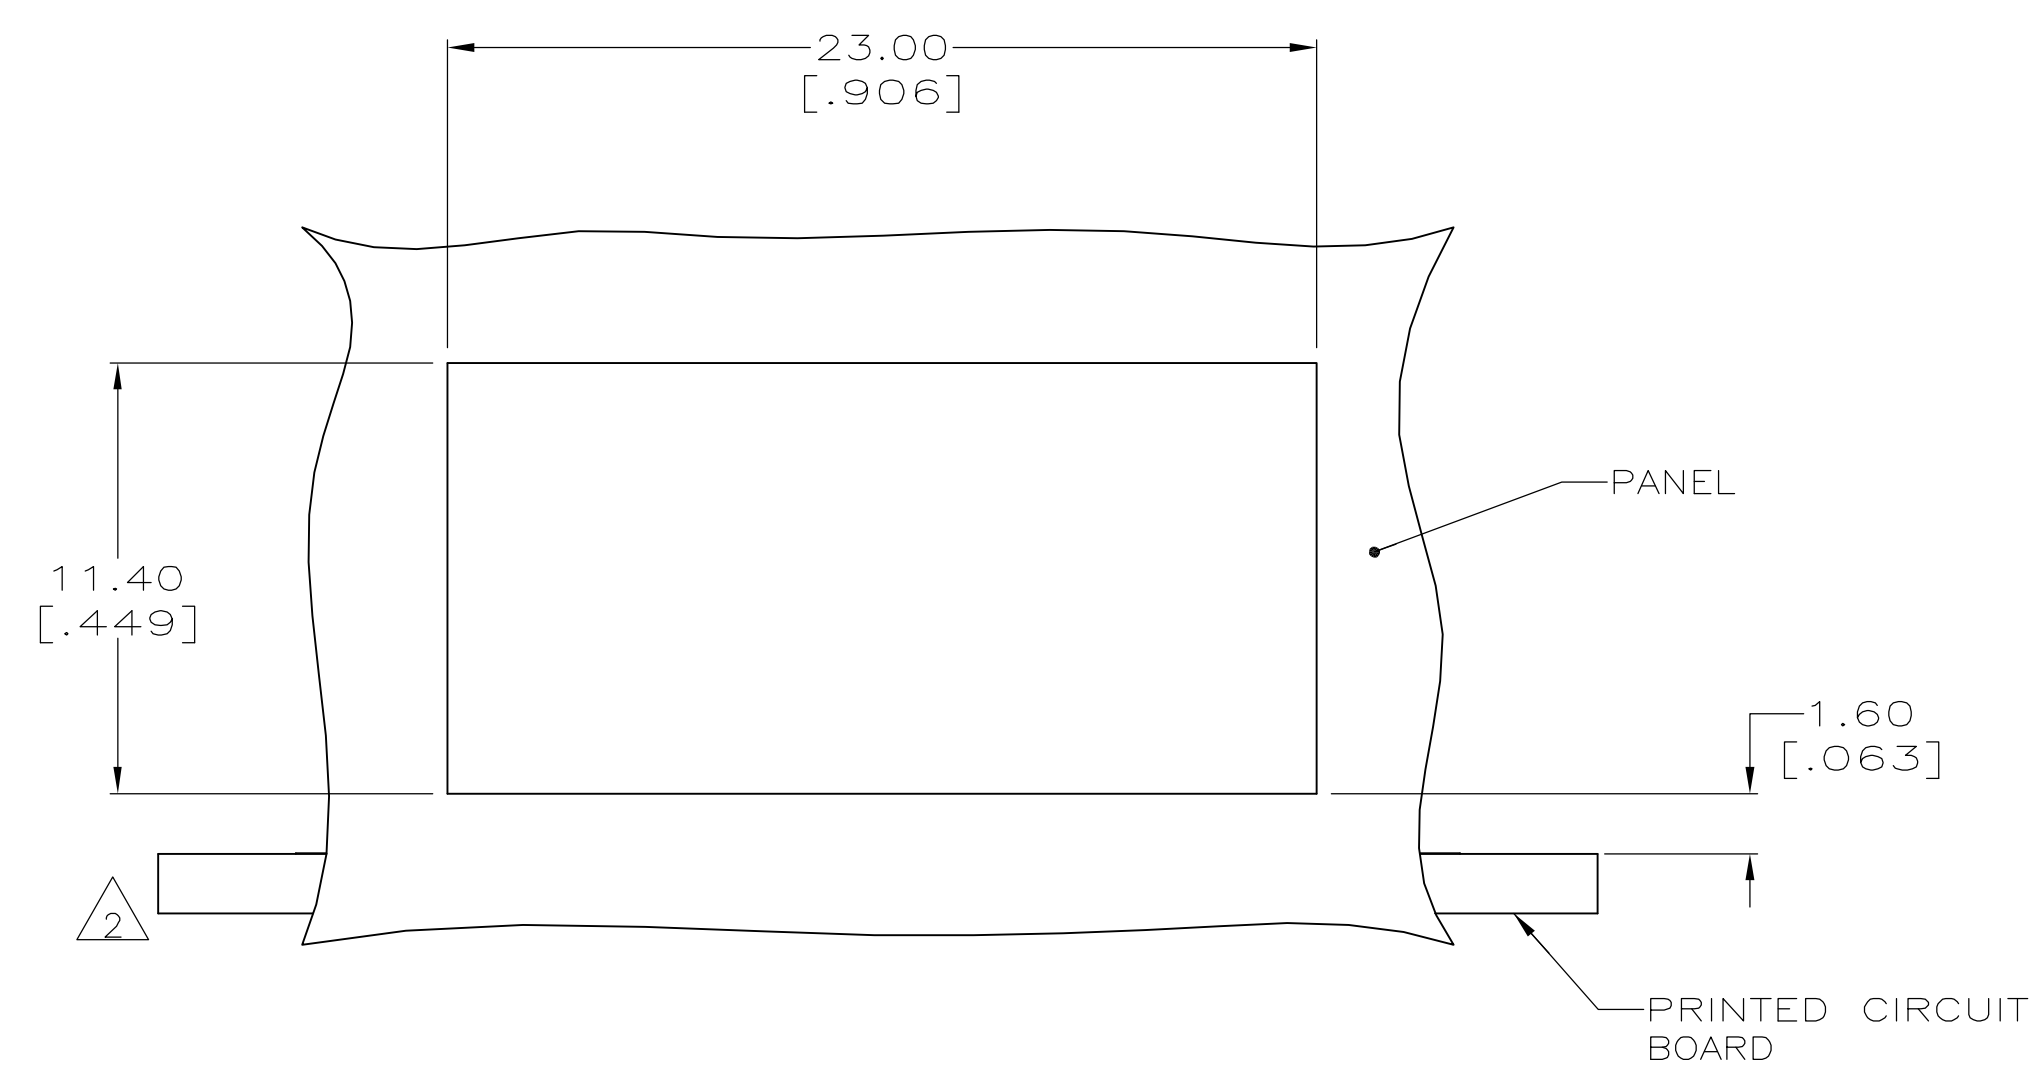

LOC	DIST	REVISIONS			
P	CHR	DESCRIPTION	DATE	DWN	APVD
B		ECO-06-011837	20MAY2006	LAM	JW

- MATERIAL: HOUSING - HIGH TEMPERATURE THERMOPLASTIC, SEE TABLE FOR COLOR.  
 TERMINALS - 0.3[.012] THICK COPPER ALLOY PLATED WITH 1.27μm[.000050] MINIMUM GOLD IN LOCALIZED CONTACT AREA, 2.5μm[.000100] MINIMUM MATTE TIN ON TERMINATION END, OVER 1.27μm[.000050] MINIMUM NICKEL OVER THE ENTIRE TERMINAL.  
 BOARDLOCK - BRASS, 1/2 HARD, 2.54μm[.000100] MINIMUM MATTE TIN OVER 1.27μm[.000050] MINIMUM NICKEL.
- JACK CAVITY CONFORMS TO FCC RULES AND REGULATIONS, PART 68 SUBPART F.
- DATUM ESTABLISHED BY CUSTOMER.
- PACKAGING TAPE AND REEL:(PER EIA 481 SPEC)  
 TAPE - 44mm[1.73] WIDE  
 POCKET PITCH - 24mm[.945]  
 CORRUGATED REEL DIAMETER - 560mm[22.0]  
 PIECES/REEL - 650
- PACKAGING TAPE AND REEL:(PER EIA 481 SPEC)  
 TAPE - 44mm[1.73] WIDE  
 POCKET PITCH - 24mm[.945]  
 PLASTIC REEL DIAMETER - 330mm[13.0]  
 PIECES/REEL - 200
- MANUFACTURING DATE CODE LOCATED APPROXIMATELY AS SHOWN. FIRST 2 DIGITS ARE YEAR, SECOND 2 DIGITS ARE WORK WEEK, AND LAST DIGIT IS DAY OF THE WEEK

RECOMMENDED PRINTED CIRCUIT BOARD LAYOUT COMPONENT SIDE - VIEWED FROM TOP SCALE 5:1

MARKING	COLOR	PACKAGING	PART NUMBER
NONE	GRAY	4	5406903-4
6	GRAY	5	5406903-2
6	GRAY	4	5406903-1

THIS DRAWING IS A CONTROLLED DOCUMENT.		DWN: J. ALCORTA - 16JUN2005	tyco	Tyco Electronics Corporation	
DIMENSIONS: mm [INCHES]		DCK: J. WESTMAN - 16JUN2005	Harrisburg, PA 17105-3608		
TOLERANCES UNLESS OTHERWISE SPECIFIED:		APVD: S. FLICKINGER - 16JUN2005	NAME: MODULAR JACK ASSEMBLY, 6/6, 2 PORT, SURFACE MOUNT, RIGHT ANGLE, WITH PANEL STOPS		
0 PLC ± -	1 PLC ± -	2 PLC ± 0.13[.005]	108-1689	SIZE: 114-6040	RESTRICTED TO
3 PLC ± -	4 PLC ± -	ANGLES ± -	APPLICATION SPEC	114-6040	114-6040
MATERIAL: SEE NOTE 1	FINISH: SEE NOTE 1	WEIGHT: 2.2 GRAMS	A1 00779	5406903	
CUSTOMER DRAWING		SCALE: 5:1	SHEET: 1 OF 1	REV: B	