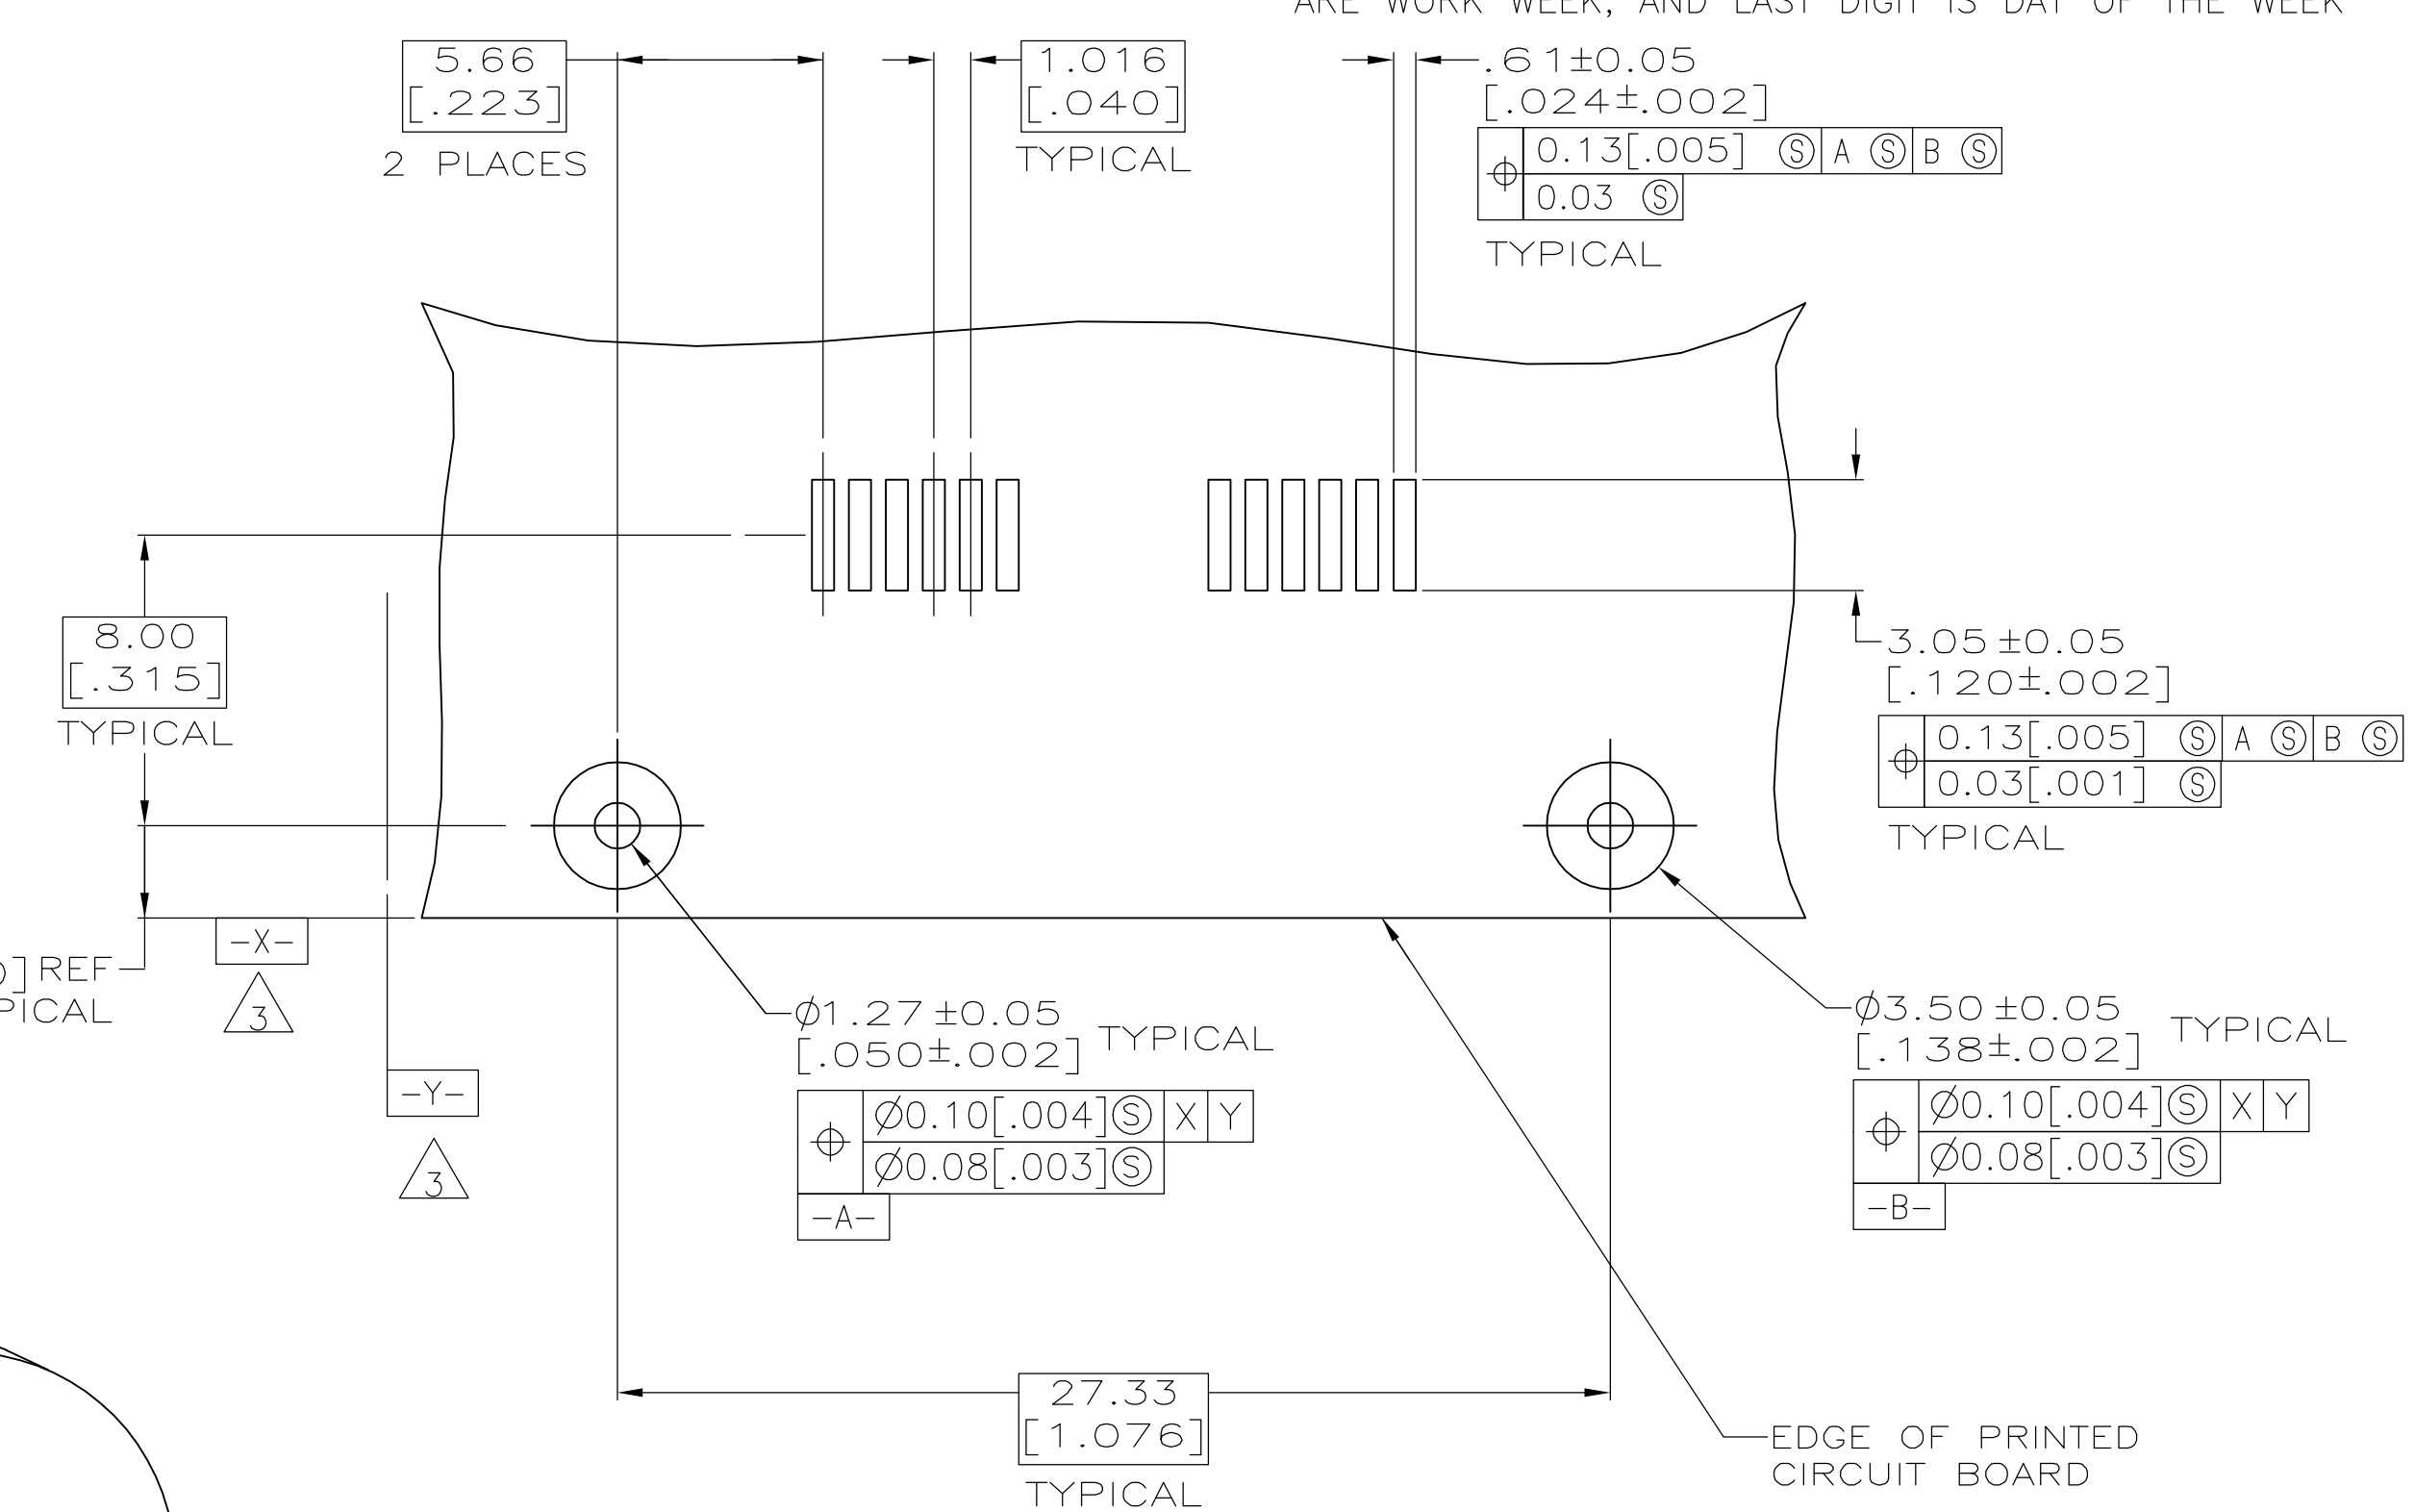

LOC	DIST	REVISIONS			
P	CHR	DESCRIPTION	DATE	DWN	APVD
B		ECO-06-011837	20MAY2006	LAM	JW

- MATERIAL: HOUSING - HIGH TEMPERATURE THERMOPLASTIC, SEE TABLE FOR COLOR.  
 TERMINALS - 0.3[.012] THICK COPPER ALLOY PLATED WITH 1.27μm[.000050] MINIMUM GOLD IN LOCALIZED CONTACT AREA, 2.5μm[.000100] MINIMUM MATTE TIN ON TERMINATION END, OVER 1.27μm[.000050] MINIMUM NICKEL OVER THE ENTIRE TERMINAL.  
 BOARDLOCK - BRASS, 1/2 HARD, 2.54μm[.000100] MINIMUM MATTE TIN OVER 1.27μm[.000050] MINIMUM NICKEL.
- JACK CAVITY CONFORMS TO FCC RULES AND REGULATIONS, PART 68 SUBPART F.
- DATUM ESTABLISHED BY CUSTOMER.
- PACKAGING TAPE AND REEL:(PER EIA 481 SPEC)  
 TAPE - 44mm[1.73] WIDE  
 POCKET PITCH - 24mm[.945]  
 CORRUGATED REEL DIAMETER - 560mm[22.0]  
 PIECES/REEL - 650
- PACKAGING TAPE AND REEL:(PER EIA 481 SPEC)  
 TAPE - 44mm[1.73] WIDE  
 POCKET PITCH - 24mm[.945]  
 PLASTIC REEL DIAMETER - 330mm[13.0]  
 PIECES/REEL - 200
- MANUFACTURING DATE CODE LOCATED APPROXIMATELY AS SHOWN. FIRST 2 DIGITS ARE YEAR, SECOND 2 DIGITS ARE WORK WEEK, AND LAST DIGIT IS DAY OF THE WEEK

RECOMMENDED PRINTED CIRCUIT BOARD LAYOUT COMPONENT SIDE - VIEWED FROM TOP SCALE 5:1

MARKING	COLOR	PACKAGING	PART NUMBER
NONE	GRAY	4	5406903-4
6	GRAY	5	5406903-2
6	GRAY	4	5406903-1

THIS DRAWING IS A CONTROLLED DOCUMENT.		DWN: J. ALCORTA - 16JUN2005	tyco	Tyco Electronics Corporation	
DIMENSIONS: mm [INCHES]		DCK: J. WESTMAN - 16JUN2005	Harrisburg, PA 17105-3608		
TOLERANCES UNLESS OTHERWISE SPECIFIED:		APVD: S. FLICKINGER - 16JUN2005	NAME: MODULAR JACK ASSEMBLY, 6/6, 2 PORT, SURFACE MOUNT, RIGHT ANGLE, WITH PANEL STOPS		
0 PLC ± -	1 PLC ± -	2 PLC ± 0.13[.005]	108-1689	SIZE: 114-6040	RESTRICTED TO
3 PLC ± -	4 PLC ± -	ANGLES ± -	APPLICATION SPEC	114-6040	114-6040
MATERIAL: SEE NOTE 1	FINISH: SEE NOTE 1	WEIGHT: 2.2 GRAMS	A1 00779	5406903	
CUSTOMER DRAWING		SCALE: 5:1	SHEET: 1 OF 1	REV: B	