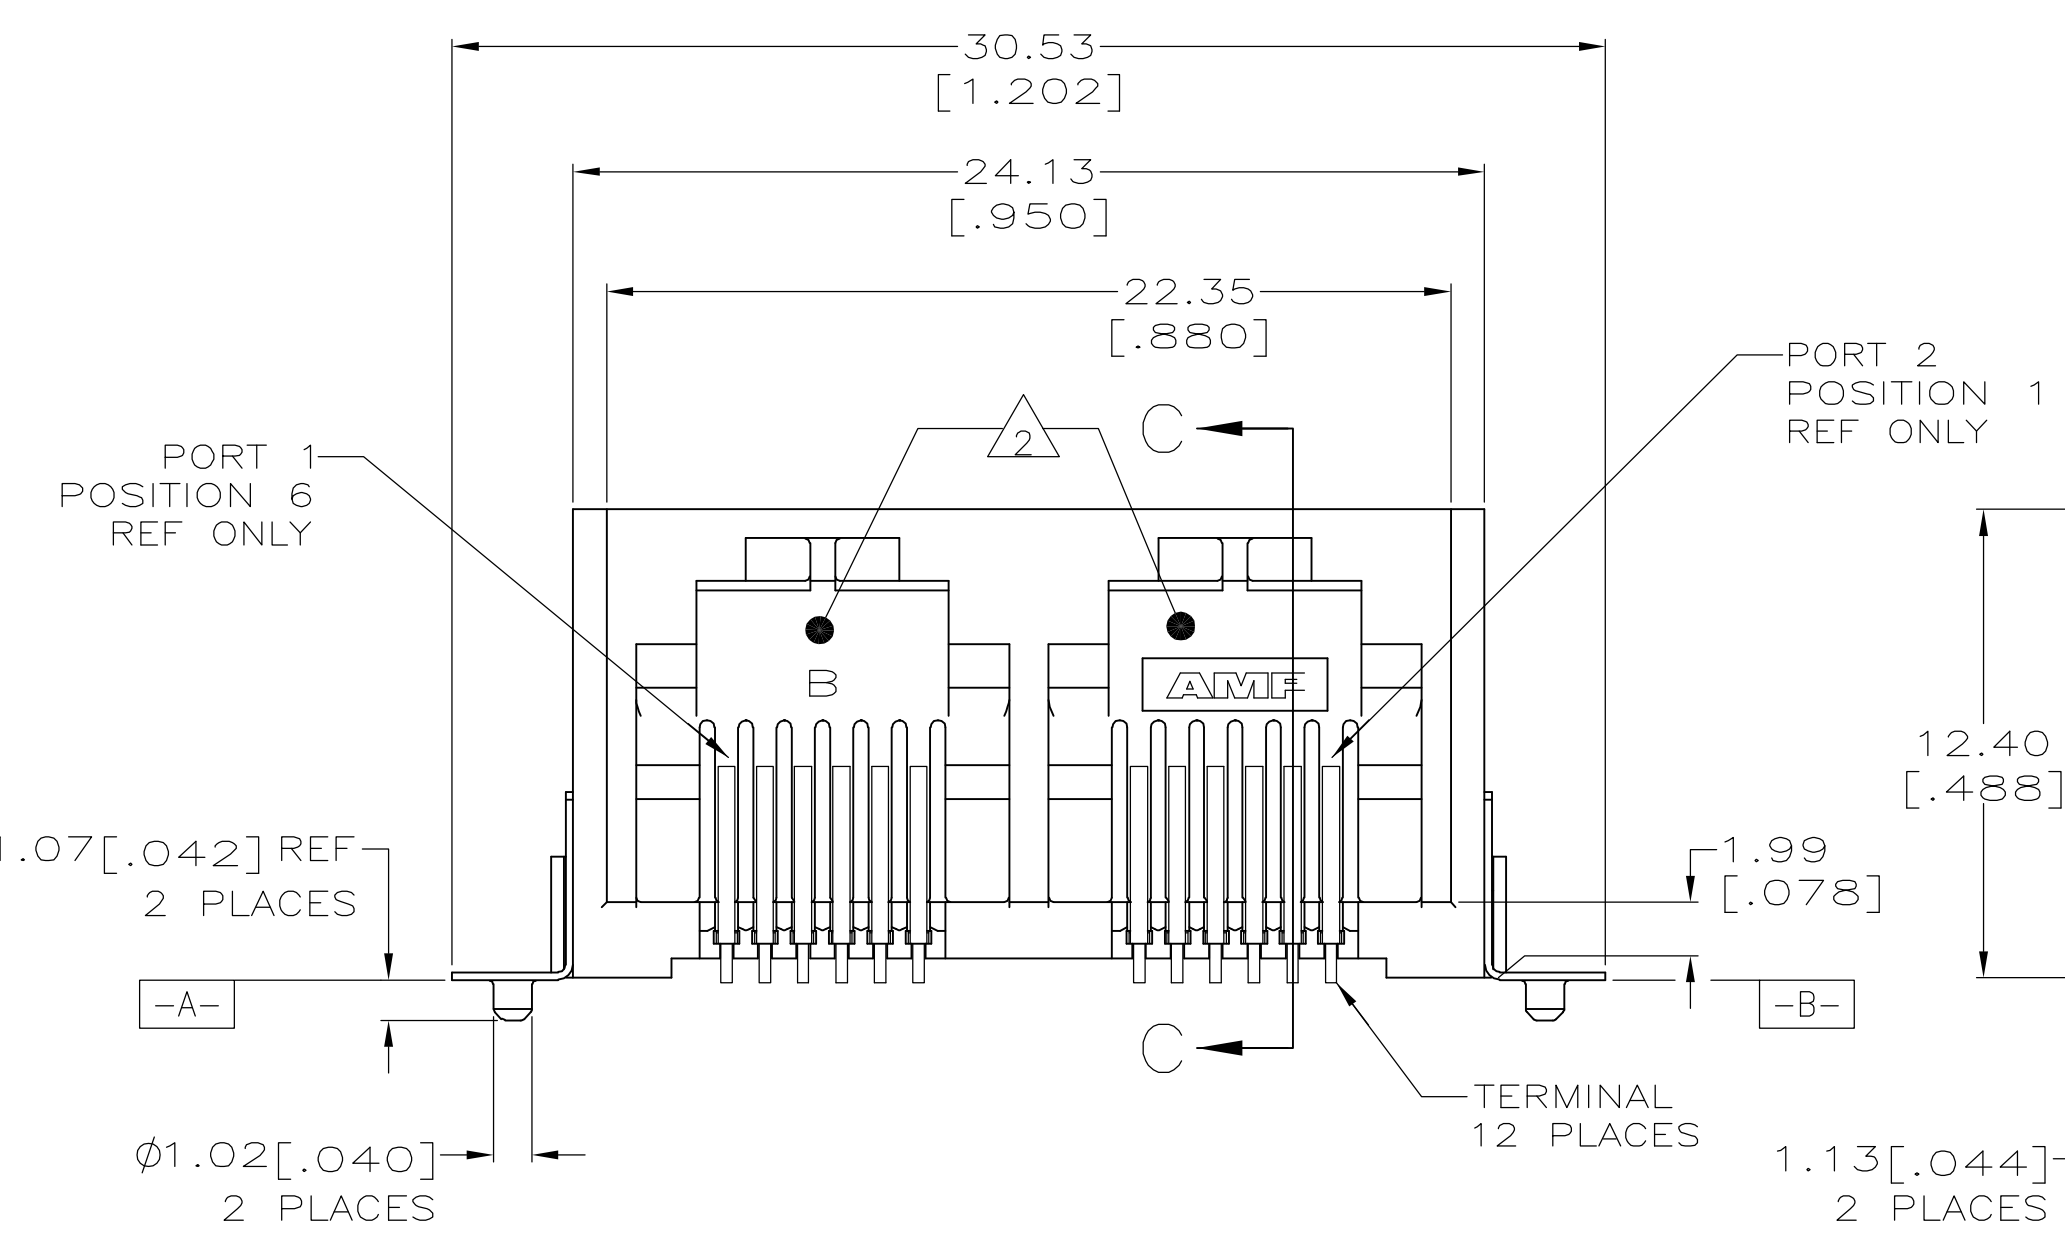

LOC	DIST	REVISIONS			
P	CHR	DESCRIPTION	DATE	DWN	APVD
B		ECO-06-011837	20MAY2006	LAM	JW

- MATERIAL: HOUSING - HIGH TEMPERATURE THERMOPLASTIC, SEE TABLE FOR COLOR.  
 TERMINALS - 0.3[.012] THICK COPPER ALLOY PLATED WITH 1.27μm[.000050] MINIMUM GOLD IN LOCALIZED CONTACT AREA, 2.5μm[.000100] MINIMUM MATTE TIN ON TERMINATION END, OVER 1.27μm[.000050] MINIMUM NICKEL OVER THE ENTIRE TERMINAL.  
 BOARDLOCK - BRASS, 1/2 HARD, 2.54μm[.000100] MINIMUM MATTE TIN OVER 1.27μm[.000050] MINIMUM NICKEL.
- JACK CAVITY CONFORMS TO FCC RULES AND REGULATIONS, PART 68 SUBPART F.
- DATUM ESTABLISHED BY CUSTOMER.
- PACKAGING TAPE AND REEL:(PER EIA 481 SPEC)  
 TAPE - 44mm[1.73] WIDE  
 POCKET PITCH - 24mm[.945]  
 CORRUGATED REEL DIAMETER - 560mm[22.0]  
 PIECES/REEL - 650
- PACKAGING TAPE AND REEL:(PER EIA 481 SPEC)  
 TAPE - 44mm[1.73] WIDE  
 POCKET PITCH - 24mm[.945]  
 PLASTIC REEL DIAMETER - 330mm[13.0]  
 PIECES/REEL - 200
- MANUFACTURING DATE CODE LOCATED APPROXIMATELY AS SHOWN. FIRST 2 DIGITS ARE YEAR, SECOND 2 DIGITS ARE WORK WEEK, AND LAST DIGIT IS DAY OF THE WEEK

RECOMMENDED PRINTED CIRCUIT BOARD LAYOUT COMPONENT SIDE - VIEWED FROM TOP SCALE 5:1

MARKING	COLOR	PACKAGING	PART NUMBER
NONE	GRAY	4	5406903-4
6	GRAY	5	5406903-2
6	GRAY	4	5406903-1

THIS DRAWING IS A CONTROLLED DOCUMENT.		DWN: J. ALCORTA - 16JUN2005	tyco	Tyco Electronics Corporation	
DIMENSIONS: mm [INCHES]		DCK: J. WESTMAN - 16JUN2005	Harrisburg, PA 17105-3608		
TOLERANCES UNLESS OTHERWISE SPECIFIED:		APVD: S. FLICKINGER - 16JUN2005	NAME: MODULAR JACK ASSEMBLY, 6/6, 2 PORT, SURFACE MOUNT, RIGHT ANGLE, WITH PANEL STOPS		
0 PLC ± -	1 PLC ± -	2 PLC ± 0.13[.005]	108-1689	SIZE: 114-6040	RESTRICTED TO
3 PLC ± -	4 PLC ± -	ANGLES ± -	APPLICATION SPEC	114-6040	114-6040
MATERIAL: SEE NOTE 1	FINISH: SEE NOTE 1	WEIGHT: 2.2 GRAMS	A1 00779	5406903	
CUSTOMER DRAWING		SCALE: 5:1	SHEET: 1 OF 1	REV: B	