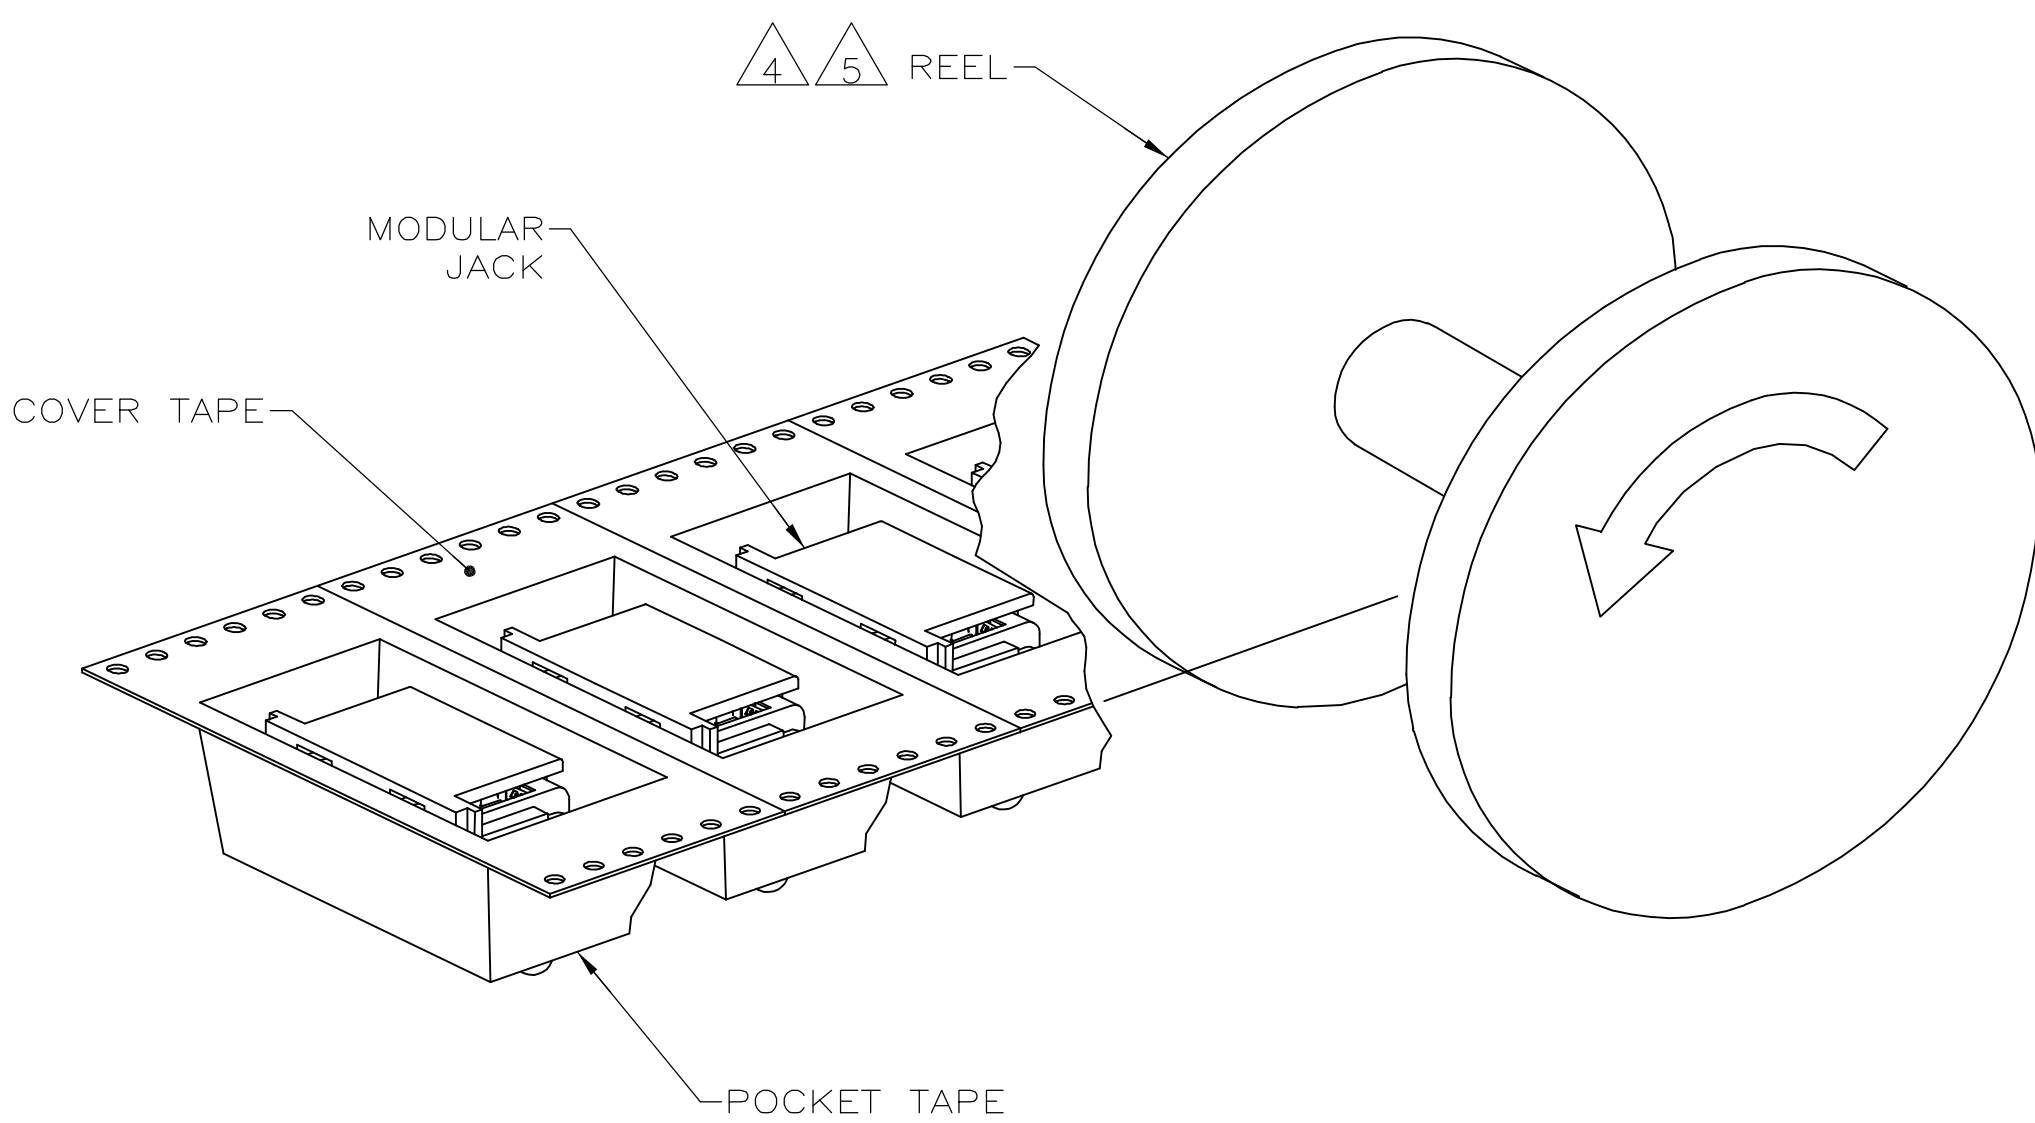

LOC	DIST	REVISIONS			
P	CHR	DESCRIPTION	DATE	DWN	APVD
B		ECO-06-011837	20MAY2006	LAM	JW

- MATERIAL: HOUSING - HIGH TEMPERATURE THERMOPLASTIC, SEE TABLE FOR COLOR.  
 TERMINALS - 0.3[.012] THICK COPPER ALLOY PLATED WITH 1.27μm[.000050] MINIMUM GOLD IN LOCALIZED CONTACT AREA, 2.5μm[.000100] MINIMUM MATTE TIN ON TERMINATION END, OVER 1.27μm[.000050] MINIMUM NICKEL OVER THE ENTIRE TERMINAL.  
 BOARDLOCK - BRASS, 1/2 HARD, 2.54μm[.000100] MINIMUM MATTE TIN OVER 1.27μm[.000050] MINIMUM NICKEL.
- JACK CAVITY CONFORMS TO FCC RULES AND REGULATIONS, PART 68 SUBPART F.
- DATUM ESTABLISHED BY CUSTOMER.
- PACKAGING TAPE AND REEL:(PER EIA 481 SPEC)  
 TAPE - 44mm[1.73] WIDE  
 POCKET PITCH - 24mm[.945]  
 CORRUGATED REEL DIAMETER - 560mm[22.0]  
 PIECES/REEL - 650
- PACKAGING TAPE AND REEL:(PER EIA 481 SPEC)  
 TAPE - 44mm[1.73] WIDE  
 POCKET PITCH - 24mm[.945]  
 PLASTIC REEL DIAMETER - 330mm[13.0]  
 PIECES/REEL - 200
- MANUFACTURING DATE CODE LOCATED APPROXIMATELY AS SHOWN. FIRST 2 DIGITS ARE YEAR, SECOND 2 DIGITS ARE WORK WEEK, AND LAST DIGIT IS DAY OF THE WEEK

RECOMMENDED PRINTED CIRCUIT BOARD LAYOUT COMPONENT SIDE - VIEWED FROM TOP SCALE 5:1

MARKING	COLOR	PACKAGING	PART NUMBER
NONE	GRAY	4	5406903-4
6	GRAY	5	5406903-2
6	GRAY	4	5406903-1

THIS DRAWING IS A CONTROLLED DOCUMENT.		DWN: J. ALCORTA - 16JUN2005	tyco	Tyco Electronics Corporation	
DIMENSIONS: mm [INCHES]		DCK: J. WESTMAN - 16JUN2005	Harrisburg, PA 17105-3608		
TOLERANCES UNLESS OTHERWISE SPECIFIED:		APVD: S. FLICKINGER - 16JUN2005	NAME: MODULAR JACK ASSEMBLY, 6/6, 2 PORT, SURFACE MOUNT, RIGHT ANGLE, WITH PANEL STOPS		
0 PLC ± -	1 PLC ± -	2 PLC ± 0.13[.005]	108-1689	SIZE: 114-6040	RESTRICTED TO
3 PLC ± -	4 PLC ± -	ANGLES ± -	APPLICATION SPEC	114-6040	114-6040
MATERIAL: SEE NOTE 1	FINISH: SEE NOTE 1	WEIGHT: 2.2 GRAMS	A1 00779	5406903	
CUSTOMER DRAWING		SCALE: 5:1	SHEET: 1 OF 1	REV: B	