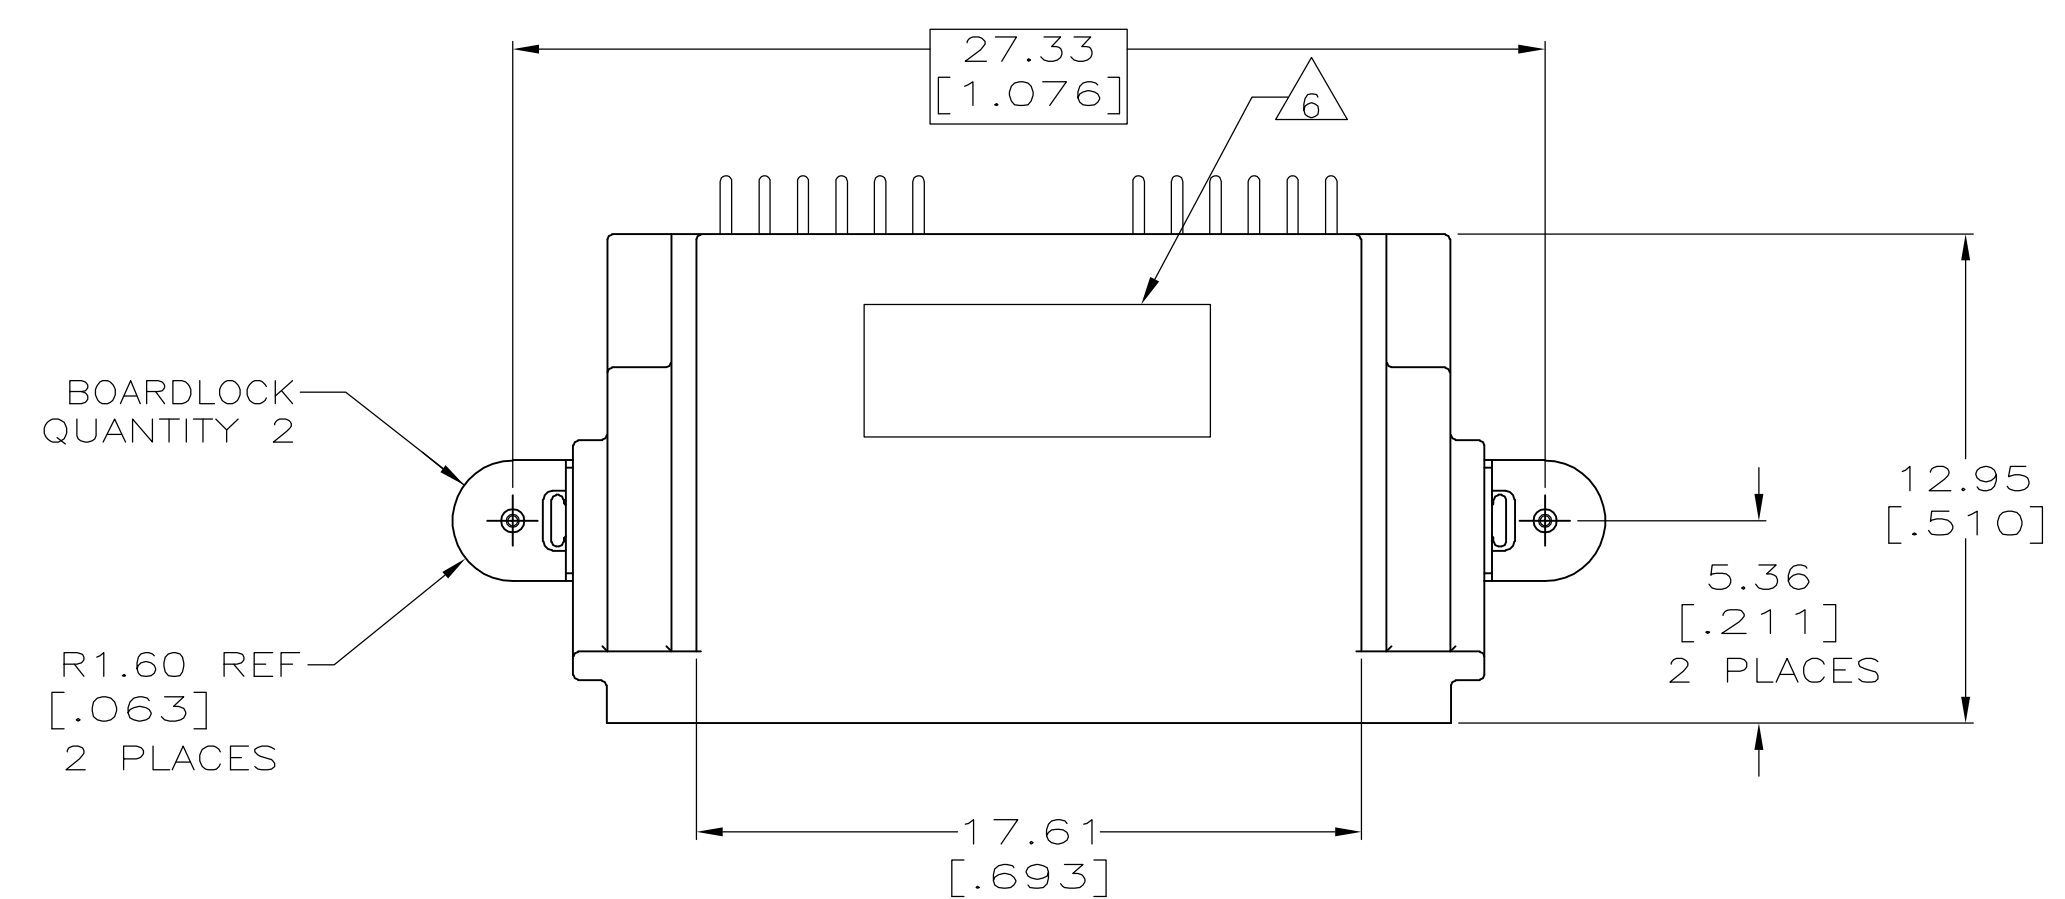

LOC	DIST	REVISIONS			
P	CHR	DESCRIPTION	DATE	DWN	APVD
B		ECO-06-011837	20MAY2006	LAM	JW

- MATERIAL: HOUSING - HIGH TEMPERATURE THERMOPLASTIC, SEE TABLE FOR COLOR.  
 TERMINALS - 0.3[.012] THICK COPPER ALLOY PLATED WITH 1.27μm[.000050] MINIMUM GOLD IN LOCALIZED CONTACT AREA, 2.5μm[.000100] MINIMUM MATTE TIN ON TERMINATION END, OVER 1.27μm[.000050] MINIMUM NICKEL OVER THE ENTIRE TERMINAL.  
 BOARDLOCK - BRASS, 1/2 HARD, 2.54μm[.000100] MINIMUM MATTE TIN OVER 1.27μm[.000050] MINIMUM NICKEL.
- JACK CAVITY CONFORMS TO FCC RULES AND REGULATIONS, PART 68 SUBPART F.
- DATUM ESTABLISHED BY CUSTOMER.
- PACKAGING TAPE AND REEL:(PER EIA 481 SPEC)  
 TAPE - 44mm[1.73] WIDE  
 POCKET PITCH - 24mm[.945]  
 CORRUGATED REEL DIAMETER - 560mm[22.0]  
 PIECES/REEL - 650
- PACKAGING TAPE AND REEL:(PER EIA 481 SPEC)  
 TAPE - 44mm[1.73] WIDE  
 POCKET PITCH - 24mm[.945]  
 PLASTIC REEL DIAMETER - 330mm[13.0]  
 PIECES/REEL - 200
- MANUFACTURING DATE CODE LOCATED APPROXIMATELY AS SHOWN. FIRST 2 DIGITS ARE YEAR, SECOND 2 DIGITS ARE WORK WEEK, AND LAST DIGIT IS DAY OF THE WEEK

RECOMMENDED PRINTED CIRCUIT BOARD LAYOUT COMPONENT SIDE - VIEWED FROM TOP SCALE 5:1

MARKING	COLOR	PACKAGING	PART NUMBER
NONE	GRAY	4	5406903-4
6	GRAY	5	5406903-2
6	GRAY	4	5406903-1

THIS DRAWING IS A CONTROLLED DOCUMENT.		DWN: J. ALCORTA - 16JUN2005	tyco	Tyco Electronics Corporation	
DIMENSIONS: mm [INCHES]		DCK: J. WESTMAN - 16JUN2005	Harrisburg, PA 17105-3608		
TOLERANCES UNLESS OTHERWISE SPECIFIED:		APVD: S. FLICKINGER - 16JUN2005	NAME: MODULAR JACK ASSEMBLY, 6/6, 2 PORT, SURFACE MOUNT, RIGHT ANGLE, WITH PANEL STOPS		
0 PLC ± -	1 PLC ± -	2 PLC ± 0.13[.005]	108-1689	SIZE: 114-6040	RESTRICTED TO
3 PLC ± -	4 PLC ± -	ANGLES ± -	APPLICATION SPEC	114-6040	114-6040
MATERIAL: SEE NOTE 1	FINISH: SEE NOTE 1	WEIGHT: 2.2 GRAMS	A1 00779	5406903	
CUSTOMER DRAWING		SCALE: 5:1	SHEET: 1 OF 1	REV: B	