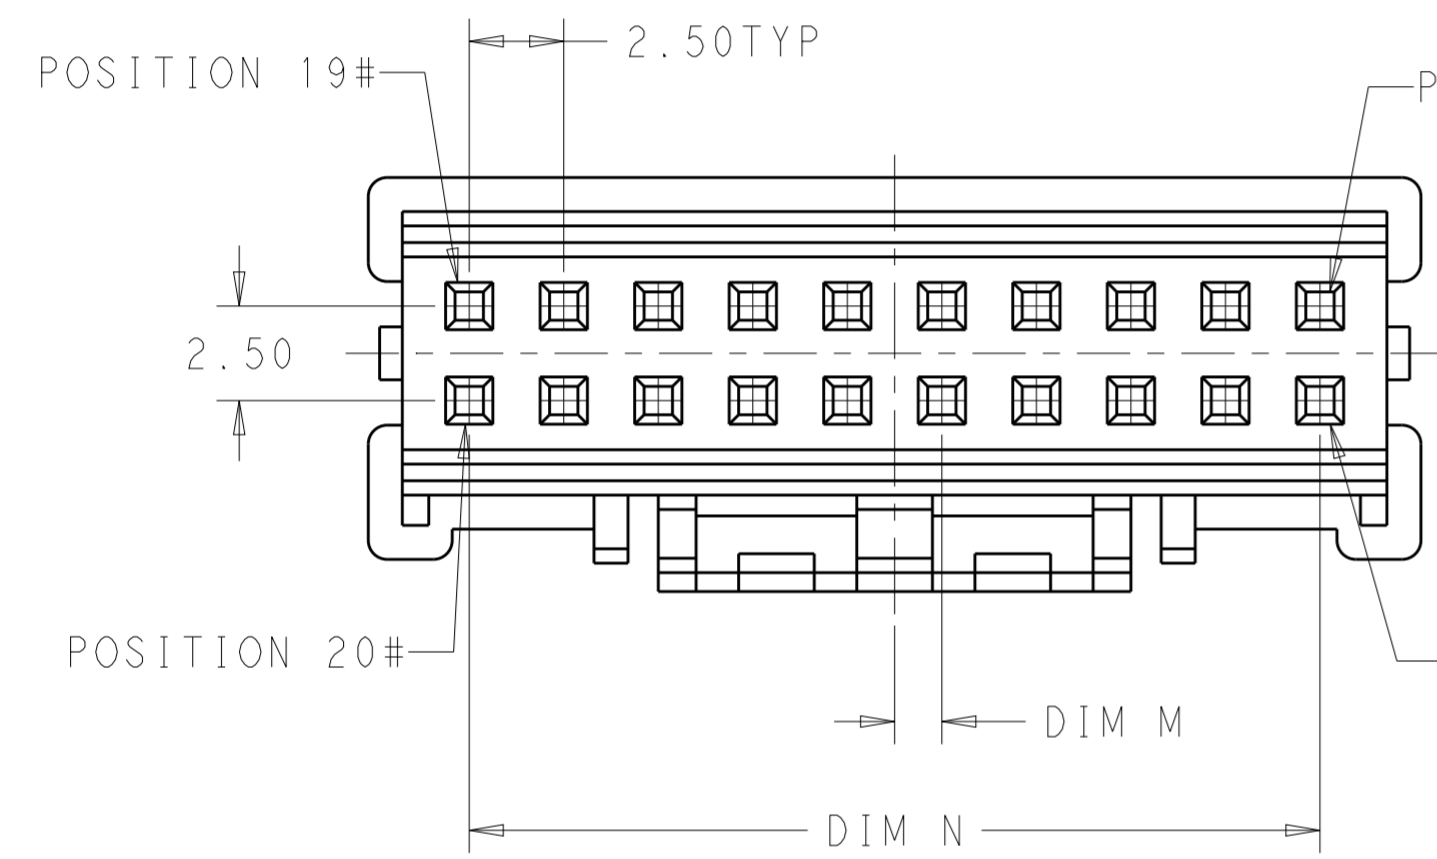

SINGLE LATCH DETAIL FOR  
1-2324579-2 THRU 1-2324579-6

2-2324579-0 SHOWN

DUAL LATCH DETAIL FOR  
1-2324579-8 THRU 4-2324579-0

NOTES:

- 1. MATERIAL: NYLON 66, UL94V-0, COLOR:NATURAL.
- 2. DIMENSIONS SHOWN REPRESENT PRODUCT IN DRY, AS MOLDED, CONDITION. ADDITIONAL 2% GROWTH DUE TO SUBSEQUENT MOISTURE ABSORPTION MAY OCCUR AND SHOULD BE ACCOUNTED FOR
- 3. RECOMMENDED MATING PART: [ ]-2324582-[ ] OR [ ]-2324584-[ ]
- 4. THE HOUSING ACCEPTS TERMINAL: 2110989-1 OR 2232905-1  
1744423-1 OR 2232983-1
- 5. ACCEPT OPTIONAL TPA: [ ]-1969443-[ ] OR [ ]-1969825-[ ]

DIM M	DIM N	DIM L	POSITION	PART NO.
1.25	47.50	51.04	40	4-2324579-0
0.00	45.00	48.54	38	3-2324579-8
1.25	42.50	46.04	36	3-2324579-6
0.00	40.00	43.54	34	3-2324579-4
1.25	37.50	41.04	32	3-2324579-2
0.00	35.00	38.54	30	3-2324579-0
1.25	32.50	36.04	28	2-2324579-8
0.00	30.00	33.54	26	2-2324579-6
1.25	27.50	31.04	24	2-2324579-4
0.00	25.00	28.54	22	2-2324579-2
1.25	22.50	26.04	20	2-2324579-0
0.00	20.00	23.54	18	1-2324579-8
1.25	17.50	21.04	16	1-2324579-6
0.00	15.00	18.54	14	1-2324579-4
1.25	12.50	16.04	12	1-2324579-2
0.00	10.00	13.54	10	1-2324579-0
1.25	7.50	11.04	8	2324579-8

THIS DRAWING IS A CONTROLLED DOCUMENT.

DIMENSIONS: mm	TOLERANCES UNLESS OTHERWISE SPECIFIED: 0 PLC ± 1 PLC ± 2 PLC ±0.25 3 PLC ± 4 PLC ± ANGLES ±5° FINISH	DWN 26AUG2018 WARREN HUO CHK 27AUG2018 DANIEL ZHANG APVD 27AUG2018 DANIEL ZHANG	TE Connectivity NAME PLUG HOUSING, E.P.2.5 DUAL ROW WIRE TO WIRE AND WIRE TO BOARD
MATERIAL		PRODUCT SPEC 108-106357 APPLICATION SPEC 114-13315 WEIGHT - CUSTOMER DRAWING	