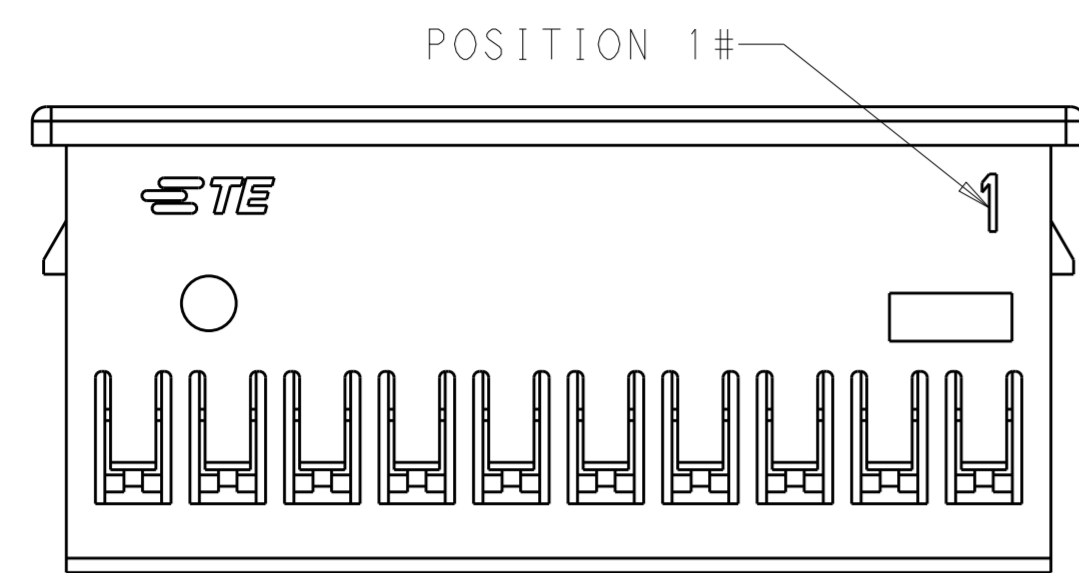

THIS DRAWING IS UNPUBLISHED. RELEASED FOR PUBLICATION 20
© COPYRIGHT 20 BY - ALL RIGHTS RESERVED.

REVISIONS				
P	LTR	DESCRIPTION	DATE	APVD
A		FIRST RELEASED	16AUG2019	WH DZ

SINGLE LATCH DETAIL FOR
2324579-8 AND 1-2324579-0