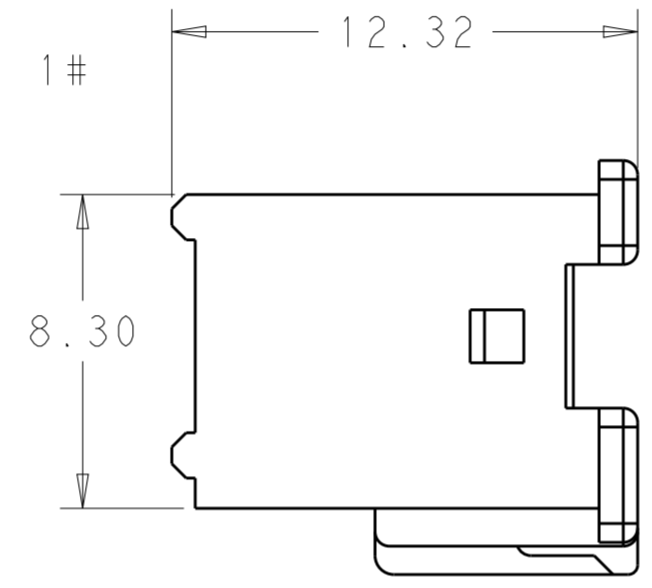

SINGLE LATCH DETAIL FOR  
1-2324579-2 THRU 1-2324579-6

2-2324579-0 SHOWN

DUAL LATCH DETAIL FOR  
1-2324579-8 THRU 4-2324579-0

NOTES:

- 1. MATERIAL: NYLON 66, UL94V-0, COLOR:NATURAL.
- 2. DIMENSIONS SHOWN REPRESENT PRODUCT IN DRY, AS MOLDED, CONDITION. ADDITIONAL 2% GROWTH DUE TO SUBSEQUENT MOISTURE ABSORPTION MAY OCCUR AND SHOULD BE ACCOUNTED FOR
- 3. RECOMMENDED MATING PART: [ ]-2324582-[ ] OR [ ]-2324584-[ ]
- 4. THE HOUSING ACCEPTS TERMINAL: 2110989-1 OR 2232905-1  
1744423-1 OR 2232983-1
- 5. ACCEPT OPTIONAL TPA: [ ]-1969443-[ ] OR [ ]-1969825-[ ]

DIM M	DIM N	DIM L	POSITION	PART NO.
1.25	47.50	51.04	40	4-2324579-0
0.00	45.00	48.54	38	3-2324579-8
1.25	42.50	46.04	36	3-2324579-6
0.00	40.00	43.54	34	3-2324579-4
1.25	37.50	41.04	32	3-2324579-2
0.00	35.00	38.54	30	3-2324579-0
1.25	32.50	36.04	28	2-2324579-8
0.00	30.00	33.54	26	2-2324579-6
1.25	27.50	31.04	24	2-2324579-4
0.00	25.00	28.54	22	2-2324579-2
1.25	22.50	26.04	20	2-2324579-0
0.00	20.00	23.54	18	1-2324579-8
1.25	17.50	21.04	16	1-2324579-6
0.00	15.00	18.54	14	1-2324579-4
1.25	12.50	16.04	12	1-2324579-2
0.00	10.00	13.54	10	1-2324579-0
1.25	7.50	11.04	8	2324579-8

THIS DRAWING IS A CONTROLLED DOCUMENT.

DIMENSIONS: mm	TOLERANCES UNLESS OTHERWISE SPECIFIED: 0 PLC ± 1 PLC ± 2 PLC ±0.25 3 PLC ± 4 PLC ± ANGLES ±5° FINISH	DWN 26AUG2018 WARREN HUO CHK 27AUG2018 DANIEL ZHANG APVD 27AUG2018 DANIEL ZHANG	TE Connectivity NAME PLUG HOUSING, E.P.2.5 DUAL ROW WIRE TO WIRE AND WIRE TO BOARD
MATERIAL		PRODUCT SPEC 108-106357 APPLICATION SPEC 114-13315 WEIGHT - CUSTOMER DRAWING	

SIZE	CAGE CODE	DRAWING NO	RESTRICTED TO
A2	00779	C-2324579	-
SCALE	N/A	SHEET 1 OF 1	REV A

单击下面可查看定价，库存，交付和生命周期等信息

[>>TE Connectivity\(泰科\)](#)