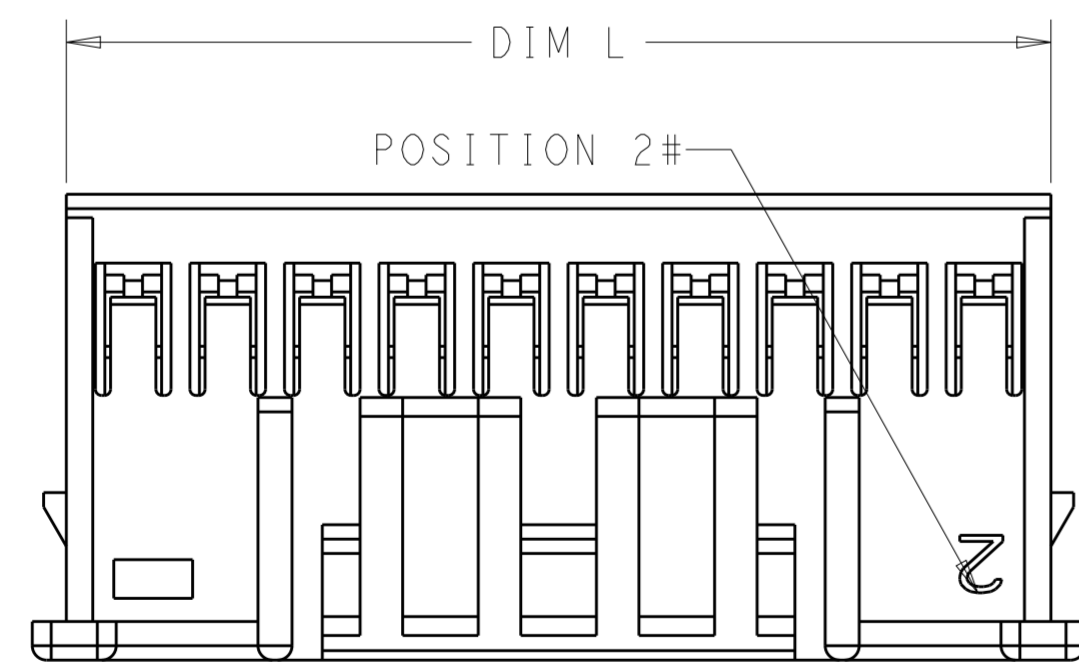

SINGLE LATCH DETAIL FOR  
1-2324579-2 THRU 1-2324579-6

2-2324579-0 SHOWN

DUAL LATCH DETAIL FOR  
1-2324579-8 THRU 4-2324579-0

NOTES:

- 1. MATERIAL: NYLON 66, UL94V-0, COLOR:NATURAL.
- 2. DIMENSIONS SHOWN REPRESENT PRODUCT IN DRY, AS MOLDED, CONDITION. ADDITIONAL 2% GROWTH DUE TO SUBSEQUENT MOISTURE ABSORPTION MAY OCCUR AND SHOULD BE ACCOUNTED FOR
- 3. RECOMMENDED MATING PART: [ ]-2324582-[ ] OR [ ]-2324584-[ ]
- 4. THE HOUSING ACCEPTS TERMINAL: 2110989-1 OR 2232905-1  
1744423-1 OR 2232983-1
- 5. ACCEPT OPTIONAL TPA: [ ]-1969443-[ ] OR [ ]-1969825-[ ]

DIM M	DIM N	DIM L	POSITION	PART NO.
1.25	47.50	51.04	40	4-2324579-0
0.00	45.00	48.54	38	3-2324579-8
1.25	42.50	46.04	36	3-2324579-6
0.00	40.00	43.54	34	3-2324579-4
1.25	37.50	41.04	32	3-2324579-2
0.00	35.00	38.54	30	3-2324579-0
1.25	32.50	36.04	28	2-2324579-8
0.00	30.00	33.54	26	2-2324579-6
1.25	27.50	31.04	24	2-2324579-4
0.00	25.00	28.54	22	2-2324579-2
1.25	22.50	26.04	20	2-2324579-0
0.00	20.00	23.54	18	1-2324579-8
1.25	17.50	21.04	16	1-2324579-6
0.00	15.00	18.54	14	1-2324579-4
1.25	12.50	16.04	12	1-2324579-2
0.00	10.00	13.54	10	1-2324579-0
1.25	7.50	11.04	8	2324579-8

THIS DRAWING IS A CONTROLLED DOCUMENT.

DIMENSIONS: mm	TOLERANCES UNLESS OTHERWISE SPECIFIED: 0 PLC ± 1 PLC ± 2 PLC ±0.25 3 PLC ± 4 PLC ± ANGLES ±5° FINISH	DWN 26AUG2018 WARREN HUO CHK 27AUG2018 DANIEL ZHANG APVD 27AUG2018 DANIEL ZHANG	TE Connectivity NAME PLUG HOUSING, E.P.2.5 DUAL ROW WIRE TO WIRE AND WIRE TO BOARD
MATERIAL		PRODUCT SPEC 108-106357 APPLICATION SPEC 114-13315 WEIGHT - CUSTOMER DRAWING	