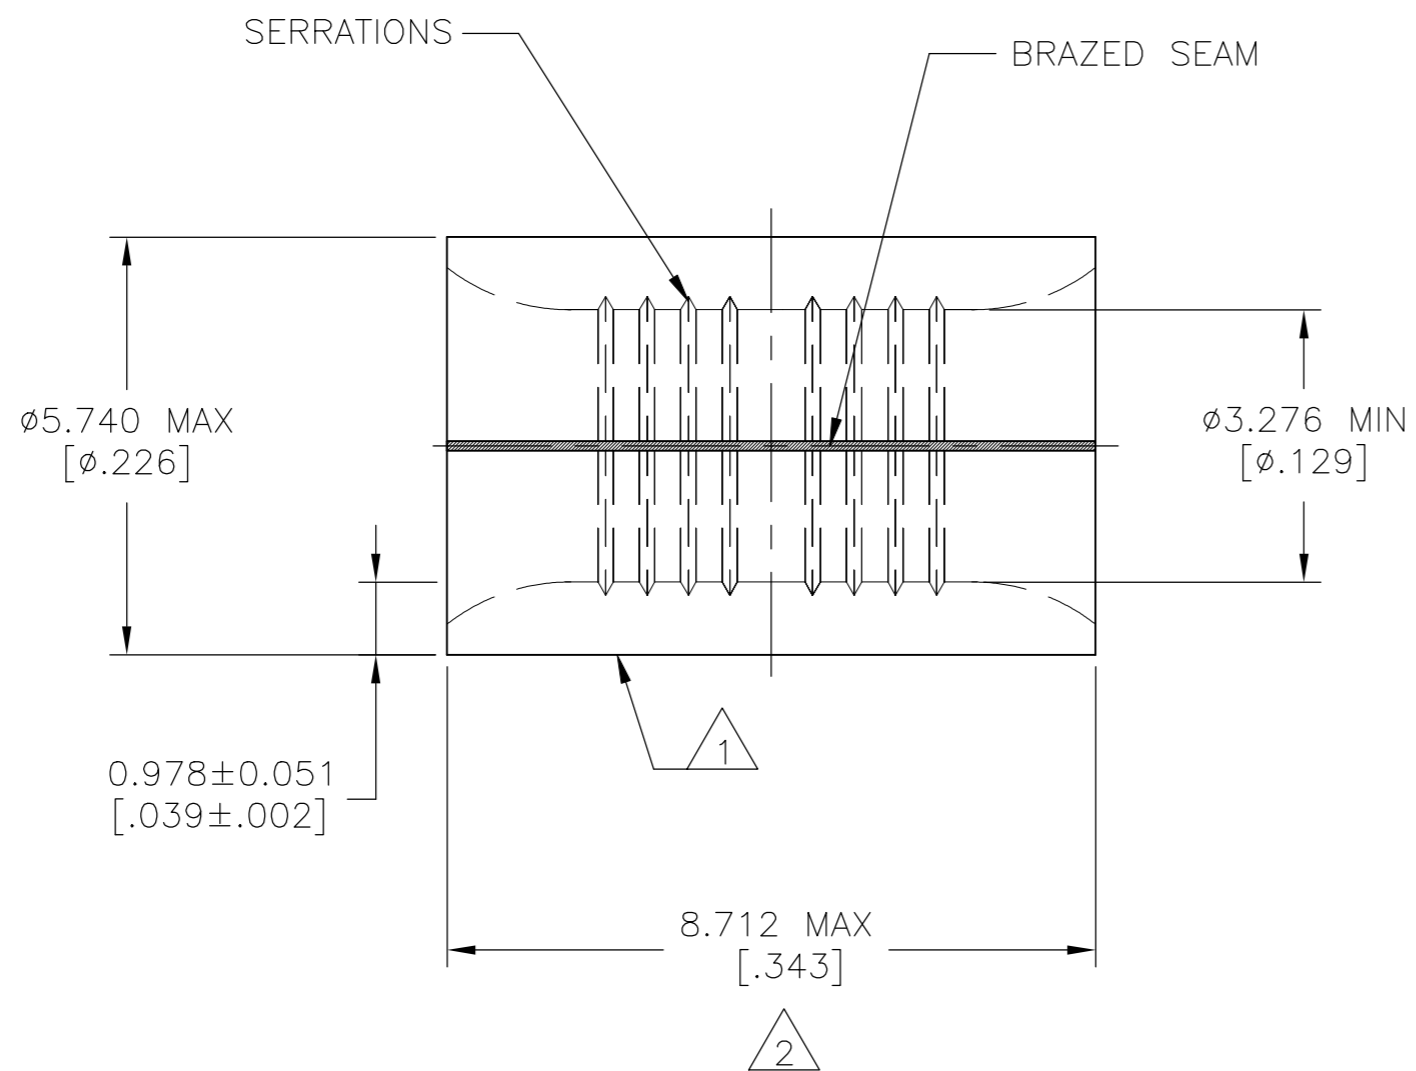

- 1 STAMP AMP 12-10\* APPROX AS SHOWN
- 2 MAXIMUM LENGTH DOES NOT INCLUDE MANUFACTURING TABS
- 3 TIN PLATE .00254[.000100] MIN THK PER ASTM B545
- 4 BLACK OXIDE PER MIL-F-495
- 5 UL LISTED E13288, 12-10 AWG STRANDED.
- 6 MATERIAL; COPPER PER ASTM B-152 ANNEALED
- 7 FINISH: TIN/LEAD (60/40) PLATE, .000100 MIN THK PER SAE-AMS-P-81728
- 8 CSA CERTIFIED LR7189, 12-10 AWG SOLID OR STRANDED
- 9 NOTE DELETED
- 10 NOTE DELETED
- 11 UL 486 C

TEMP-RANGE	APPROVALS	FINISH	QTY	PACKAGE TYPE	PART NO
170°C[338°F]	5 8	3	50	LOOSE PIECE, BOX	8-34138-2
170°C[338°F]	---	7	500	LOOSE PIECE	34138-3
170°C[338°F]	---	4	500	LOOSE PIECE	34138-1
170°C[338°F]	5 8	3	500	LOOSE PIECE	34138

**AMP INCORPORATED  
CUSTOMER SERVICE SYSTEMS**

FOR ADDITIONAL PRODUCT INFORMATION OR COPIES OF DRAWINGS AND TECHNICAL DOCUMENTS	PRODUCT INFORMATION CENTER 1-800-522-6752	MAX RECOMMENDED OPERATING TEMPERATURE: SEE TABLE
FOR APPLICATION TOOLING INFORMATION	TOOLING ASSISTANCE CENTER 1-800-722-1111	VOLTAGE RATING: N/A
FOR ORDER ENTRY	1-800-526-5142	CIRCULAR MIL AREA: 2.62-6.64mm <sup>2</sup> [5,180-13,100] STRANDED

DIMENSIONS: mm [INCHES]	TOLERANCES UNLESS OTHERWISE SPECIFIED:	DWN: TA BRINKMAN 4-14-93	
0 PLC ± -	1 PLC ± -	CHK: DA PATTERSON 4-14-93	
2 PLC ± -	3 PLC ± 0.127[.005]	APVD: DA PATTERSON 4-14-93	
4 PLC ± -	ANGLES ± -	PRODUCT SPEC	NAME: SPLICE, PARALLEL, SOLISTRAND 12-10 AWG
MATERIAL: 6	FINISH: SEE NOTES	APPLICATION SPEC	SIZE: A2 CAGE CODE: 00779 DRAWING NO: 34138 RESTRICTED TO: -
CUSTOMER DRAWING			SCALE: 10:1 SHEET: 1 OF 1 REV: P7