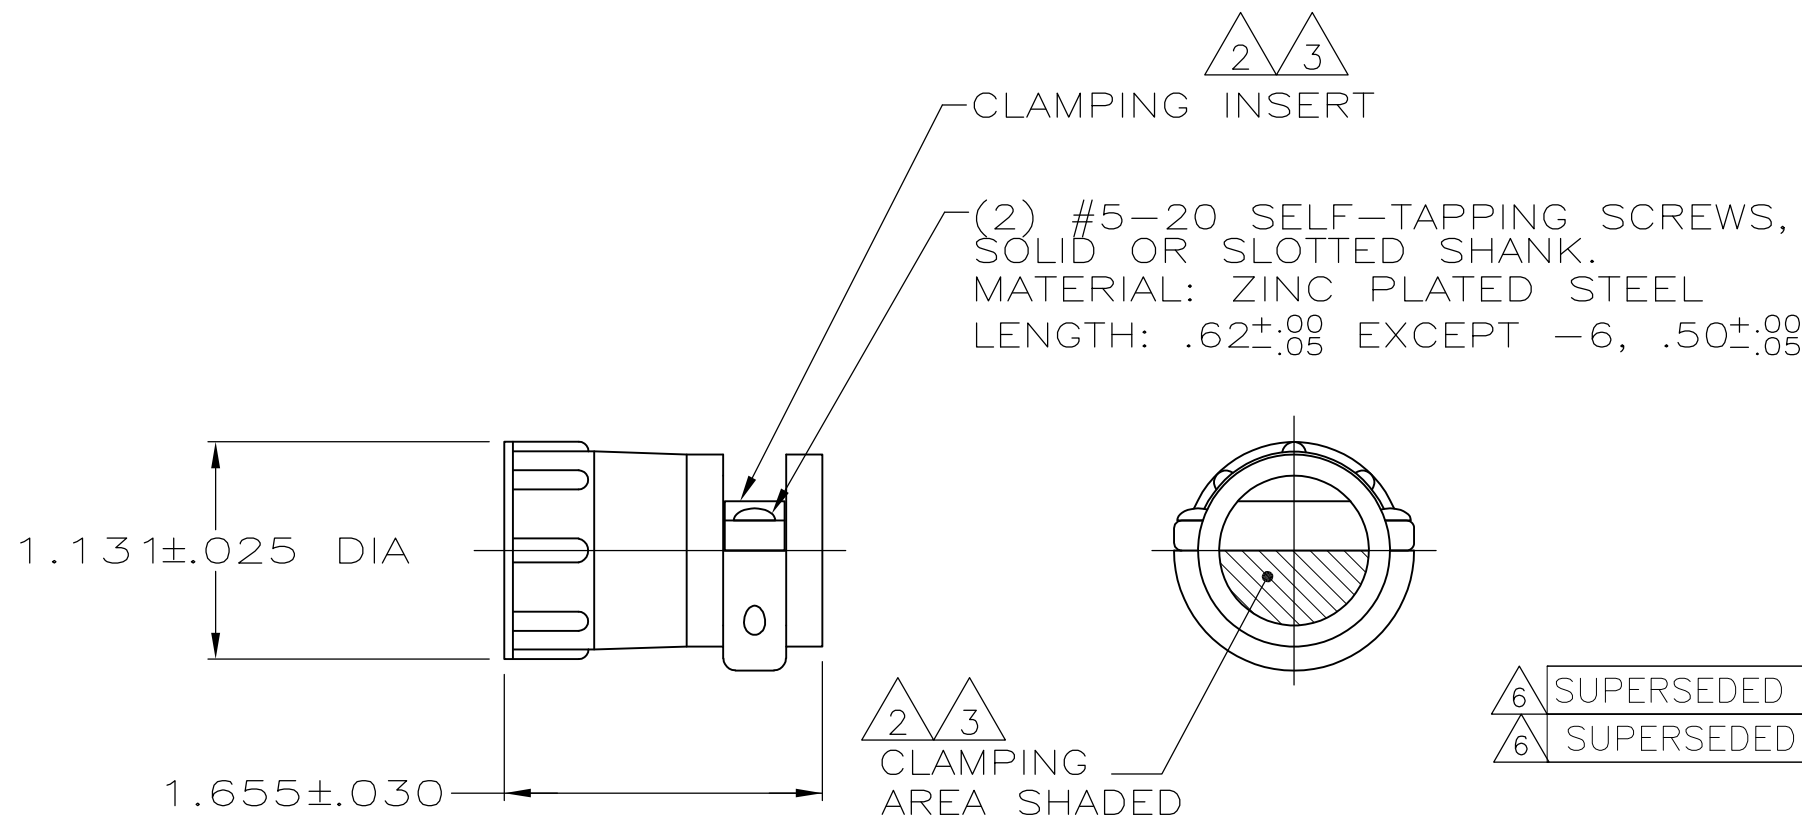

- 1 PARTS PACKAGED UNASSEMBLED.
- △2 CABLE CLAMPING AREA ADJUSTABLE FROM .100 TO .410 SQ IN BY REVERSING CLAMPING INSERTS. (2 INSERTS SUPPLIED, -1 AND -2 ONLY)
- △3 CABLE CLAMPING AREA ADJUSTABLE FROM .100 TO .410 SQ IN BY CHANGING CLAMPING INSERTS. (4 INSERTS SUPPLIED, -4 ONLY)
- 4 .703 MAXIMUM CABLE OUTSIDE DIAMETER.
- △5 BULK PACKAGED KITS TO BE ORDERED IN MULTIPLES OF 100 ONLY.
- △6 NON-HEXAVALENT CHROMATE FINISH.
- △7 OBSOLETE PARTS: OBSOLETE CIS STREAMLINING PER D.RENAUD/D.SINISI

THIS DRAWING IS A CONTROLLED DOCUMENT.		DWN A GRAFF 4/23/91	STE TE Connectivity													
DIMENSIONS: INCHES		CHK W.G.LENKER 7-22-92														
TOLERANCES UNLESS OTHERWISE SPECIFIED:		APVD -	NAME CABLE CLAMP KIT, LARGE, SHELL SIZE 17, CPC													
<table border="0"> <tr><td>0 PLC</td><td>± -</td></tr> <tr><td>1 PLC</td><td>± -</td></tr> <tr><td>2 PLC</td><td>± -</td></tr> <tr><td>3 PLC</td><td>± -</td></tr> <tr><td>4 PLC</td><td>± -</td></tr> <tr><td>ANGLES</td><td>± -</td></tr> </table>		0 PLC	± -	1 PLC	± -	2 PLC	± -	3 PLC	± -	4 PLC	± -	ANGLES	± -	PRODUCT SPEC 108-10024	SIZE A3	
0 PLC	± -															
1 PLC	± -															
2 PLC	± -															
3 PLC	± -															
4 PLC	± -															
ANGLES	± -															
MATERIAL THERMOPLASTIC		FINISH -	APVD -	CAGE CODE 00779												
		WEIGHT -	DRAWING NO C-206322	RESTRICTED TO -												
CUSTOMER DRAWING			SCALE NTS	SHEET 1 OF 1												
			REV P3													