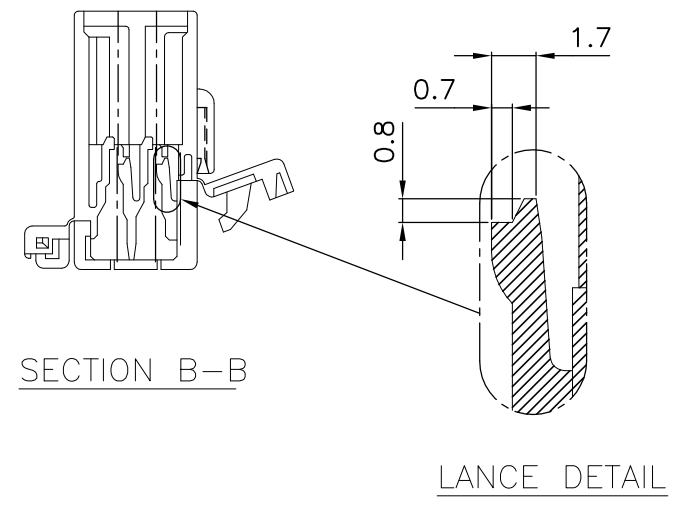

NOTE
 ▲ MUST BE KEPT BETWEEN [A] AND 2.
 ▲ TO BE MATED WITH REC HSG SMOOTHLY
 3. APPLIED TAB CONTACT PART NUMBERS
 . 070 SERIES : 173633, 173645
 . 250 SERIES : 170340, 170341, 170349
 4. APPLIED PLUG HSG P/N; 85113
 ⓑ ▲ THESE ARE FOR LOCAL CUSTOMER WITH POLY BAG/MID BOX/OUT BOX.
 ⓑ ⓑ ▲ THIS IS FOR EXPORT WITH TRAY/OUT BOX.

| | | | | | |
|---|--|------------------|---|--------------|------------|
| THIS DRAWING IS A CONTROLLED DOCUMENT FOR AMP INCORPORATED. IT IS SUBJECT TO CHANGE AND THE CONTROLLING ENGINEERING ORGANIZATION SHOULD BE CONTACTED FOR THE LATEST REVISION. | | DWN SJ CHOI | Tyco Electronics Tyco Electronics kyungsan, korea | | |
| DIMENSIONS: MM | | CHK JW JUNG | | | |
| TOLERANCES UNLESS OTHERWISE SPECIFIED: 0<XX<10 ±0.2 10<XX<30 ±0.25 30<XX ±0.3 ANGLES ±3° | | APVD HG CHD | NAME | | |
| 3rd ANGLE PROJECTION | | PRODUCT SPEC | .070/.250 HYBRID 15P CAP HSG | | |
| MATERIAL SEE TABLE | | APPLICATION SPEC | SIZE | CAGE CODE | DRAWING NO |
| FINISH | | WEIGHT | A3 | 00779 | 85114 |
| CUSTOMER DRAWING | | | SCALE 2/1 | SHEET 1 OF 1 | REV B2 |