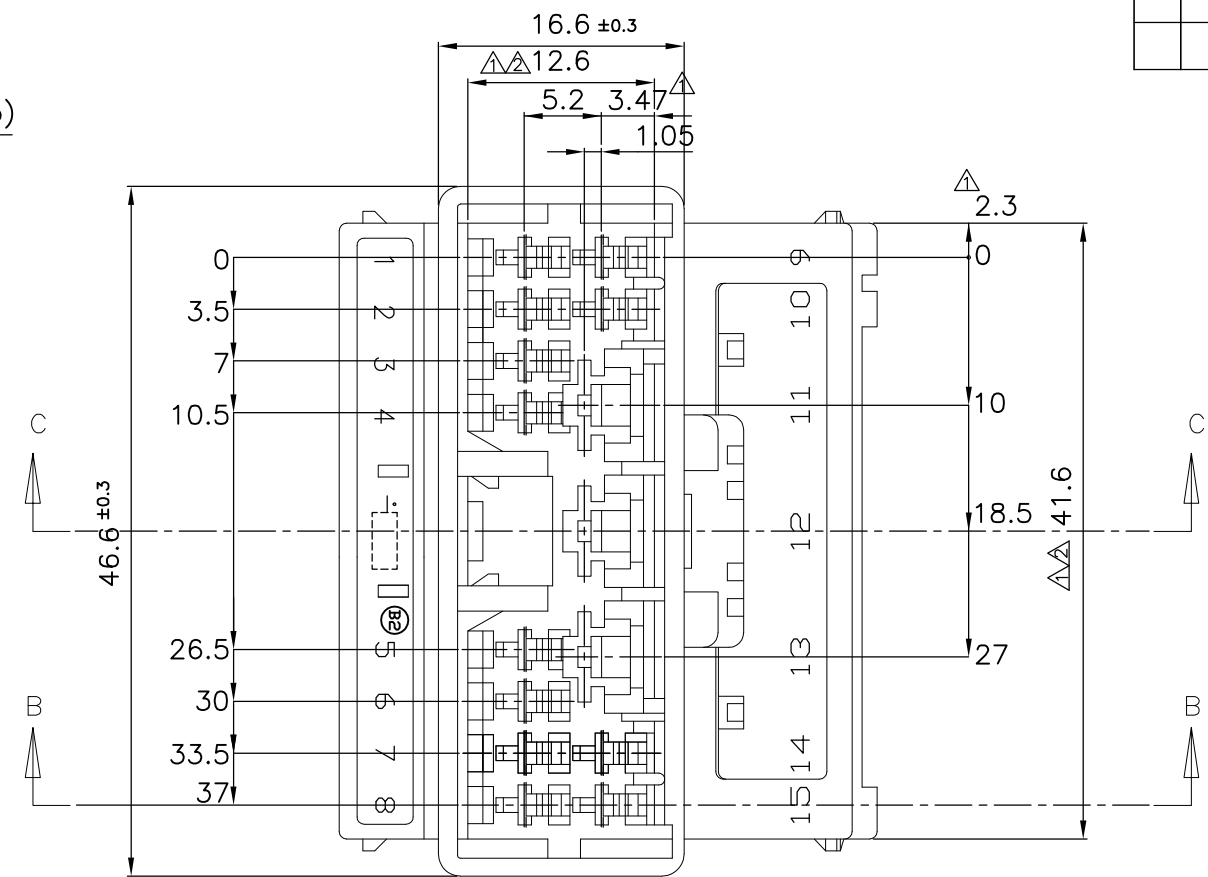

NOTE
 ▲ MUST BE KEPT BETWEEN [A] AND 2.
 ▲ TO BE MATED WITH REC HSG SMOOTHLY
 3. APPLIED TAB CONTACT PART NUMBERS
 . 070 SERIES : 173633, 173645
 . 250 SERIES : 170340, 170341, 170349
 4. APPLIED PLUG HSG P/N; 85113
 ⓑ ▲ THESE ARE FOR LOCAL CUSTOMER WITH POLY BAG/MID BOX/OUT BOX.
 ⓑ ⓑ ▲ THIS IS FOR EXPORT WITH TRAY/OUT BOX.