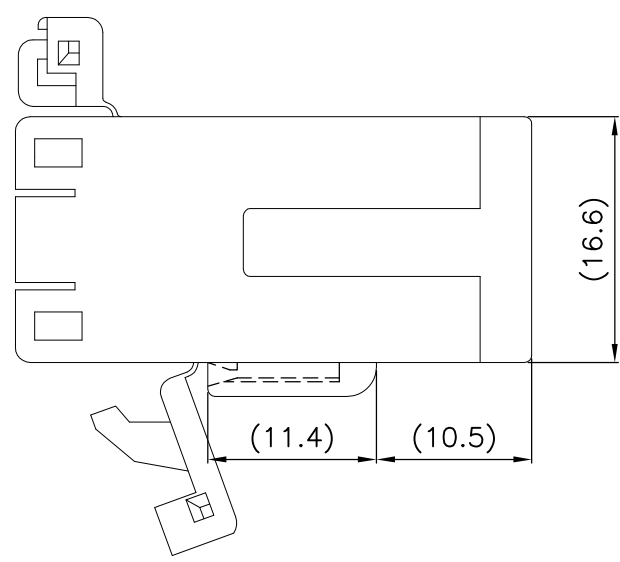

NOTE
 ▲ MUST BE KEPT BETWEEN [A] AND 2.
 ▲ TO BE MATED WITH REC HSG SMOOTHLY
 3. APPLIED TAB CONTACT PART NUMBERS
 . 070 SERIES : 173633, 173645
 . 250 SERIES : 170340, 170341, 170349
 4. APPLIED PLUG HSG P/N; 85113
 ⓑ ▲ THESE ARE FOR LOCAL CUSTOMER WITH POLY BAG/MID BOX/OUT BOX.
 ⓑ ⓑ ▲ THIS IS FOR EXPORT WITH TRAY/OUT BOX.