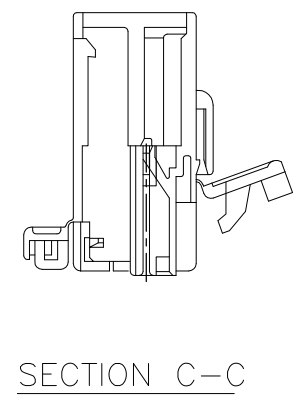

4

3

2

1

THIS DRAWING IS UNPUBLISHED. RELEASED FOR PUBLICATION ,19 .
 © COPYRIGHT 19 BY AMP INCORPORATED. ALL RIGHTS RESERVED.

| LOC | DIST | REVISIONS | | | | | |
|-----|------|-----------|-----|------------------------|------------|-----|------|
| | | P | LTR | DESCRIPTION | DATE | DWN | APVD |
| DS | | | A | REVISED(FC00-0058-98) | 13/AUG/'98 | HS | CS |
| | | | B | REVISED(FC00-0063-03) | 09/MAY/'03 | YD | CS |
| | | | B1 | REVISED(ECR-06-006063) | 15/MAR/'06 | GC | JK |
| | | | B2 | REVISED(ECR-10-019916) | 28/SEP/'10 | SJ | HG |

NOTE
 ▲ MUST BE KEPT BETWEEN [A] AND 2.
 ▲ TO BE MATED WITH REC HSG SMOOTHLY
 3. APPLIED TAB CONTACT PART NUMBERS
 . 070 SERIES : 173633, 173645
 . 250 SERIES : 170340, 170341, 170349
 4. APPLIED PLUG HSG P/N; 85113
 ⓑ ▲ THESE ARE FOR LOCAL CUSTOMER WITH POLY BAG/MID BOX/OUT BOX.
 ⓑ ⓑ ▲ THIS IS FOR EXPORT WITH TRAY/OUT BOX.

| | | | | | |
|---|--|------------------|---|--------------|------------|
| THIS DRAWING IS A CONTROLLED DOCUMENT FOR AMP INCORPORATED. IT IS SUBJECT TO CHANGE AND THE CONTROLLING ENGINEERING ORGANIZATION SHOULD BE CONTACTED FOR THE LATEST REVISION. | | DWN SJ CHOI | Tyco Electronics Tyco Electronics kyungsan, korea | | |
| DIMENSIONS: MM | | CHK JW JUNG | | | |
| TOLERANCES UNLESS OTHERWISE SPECIFIED: 0<XX<10 ±0.2 10<XX<30 ±0.25 30<XX ±0.3 ANGLES ±3° | | APVD HG CHD | NAME | | |
| 3rd ANGLE PROJECTION | | PRODUCT SPEC | .070/.250 HYBRID 15P CAP HSG | | |
| MATERIAL SEE TABLE | | APPLICATION SPEC | SIZE | CAGE CODE | DRAWING NO |
| FINISH | | WEIGHT | A3 | 00779 | 85114 |
| CUSTOMER DRAWING | | | SCALE 2/1 | SHEET 1 OF 1 | REV B2 |