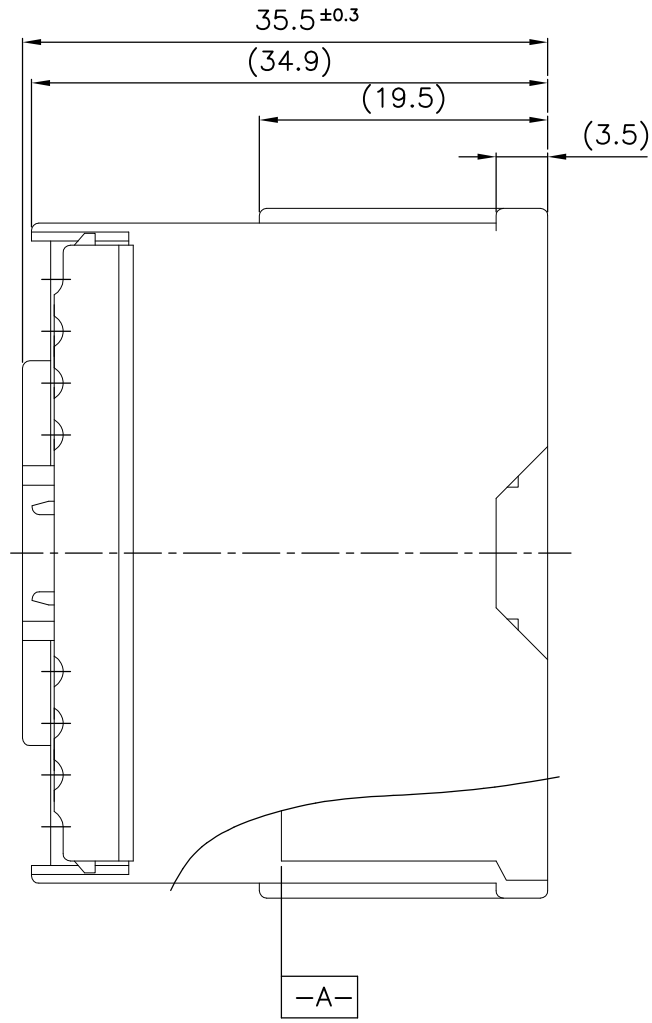

NOTE
 ▲ MUST BE KEPT BETWEEN [A] AND 2.
 ▲ TO BE MATED WITH REC HSG SMOOTHLY
 3. APPLIED TAB CONTACT PART NUMBERS
 . 070 SERIES : 173633, 173645
 . 250 SERIES : 170340, 170341, 170349
 4. APPLIED PLUG HSG P/N; 85113
 ⓑ ▲ THESE ARE FOR LOCAL CUSTOMER WITH POLY BAG/MID BOX/OUT BOX.
 ⓑ ⓑ ▲ THIS IS FOR EXPORT WITH TRAY/OUT BOX.