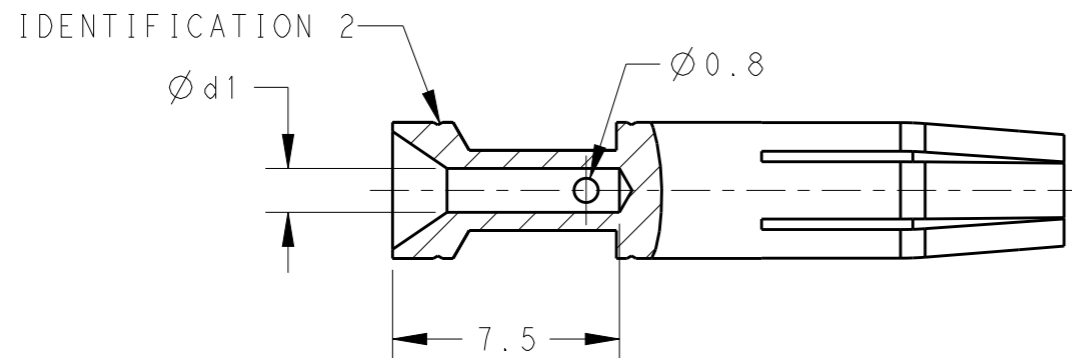

THIS DRAWING IS UNPUBLISHED.

RELEASED FOR PUBLICATION

20

© COPYRIGHT 20 BY -

ALL RIGHTS RESERVED.

REVISIONS

P	LTR	DESCRIPTION	DATE	DWN	APVD
	A	INITIAL	18JUN2014	DW	CW
	A1	ECR-15-009407	01JUN2015	DW	CW

NOTES:

1. TECHNICAL CHARACTERISTICS:
  CONTACT MATERIAL: BRASS
  SURFACE PLATING:
      SILVER PLATING: $\geq 2\mu\text{m}$
      GOLD PLATING: $\geq 0.75\mu\text{m}$
  CONTACT RESISTANCE: $\leq 5\text{ m}\Omega$
  WIRE RANGE: 0.14-4 mm² (26-12 AWG)
  OPERATION TEMPERATURE: -40-+125°C

注释:

1. 技术参数:
  母针材料: 黄铜
  表面电镀:
      镀银: $\geq 2\mu\text{m}$
      镀金: $\geq 0.75\mu\text{m}$
  接触电阻: $\leq 5\text{ m}\Omega$
  接线范围: 0.14-4 mm² (26-12 AWG)
  工作温度: -40-+125°C

	PART NUMBER		d1	d2	WIRE GAUGE		STRIPPING LENGTH (mm)	IDENTIFICATION 1 (NUMBER OF GROOVES)	IDENTIFICATION 2 (NUMBER OF GROOVES)
	SILVER PLATING	GOLD PLATING			MM²	AWG			
SOCKET CONTACT	T2030002002-000	T2030012002-000	0.90	2.50	0.14-0.37	26-22	7.5	1 GROOVE	1 GROOVE
	T2030002005-000	T2030012005-000	1.15	2.50	0.5	20		NO GROOVE	NO GROOVE
	T2030002008-000	T2030012008-000	1.30	2.50	0.75	18		NO GROOVE	1 GROOVE
	T2030002010-000	T2030012010-000	1.45	2.65	1.0	18		1 GROOVE	NO GROOVE
	T2030002015-000	T2030012015-000	1.75	3.00	1.5	16		2 GROOVES	NO GROOVE
	T2030002025-000	T2030012025-000	2.25	3.45	2.5	14		3 GROOVES	NO GROOVE
	T2030002030-000	T2030012030-000	2.55	3.75	3.0	12		1 WIDE GROOVE	1 GROOVE
	T2030002040-000	T2030012040-000	2.85	3.85	4.0	12		NO GROOVE	NO GROOVE

THIS DRAWING IS A CONTROLLED DOCUMENT.

DWN 18JUN2014

David Wang

CHK 18JUN2014

Chris Wang

APVD 18JUN2014

Xiang Xu

PRODUCT SPEC

108-106137

APPLICATION SPEC

114-106137

WEIGHT -

Customer Drawing

TE Connectivity

NAME CEF/DEF HEE SOCKET CONTACT

SIZE CAGE CODE DRAWING NO RESTRICTED TO

A3 00779 C-T20300X20XX000 -

SCALE 4:1 SHEET 1 OF 1 REV A1

DIMENSIONS:

mm

TOLERANCES UNLESS OTHERWISE SPECIFIED:

- 0 PLC ±-
- 1 PLC ±-
- 2 PLC ±-
- 3 PLC ±-
- 4 PLC ±-
- ANGLES ±-

MATERIAL

-

FINISH

-