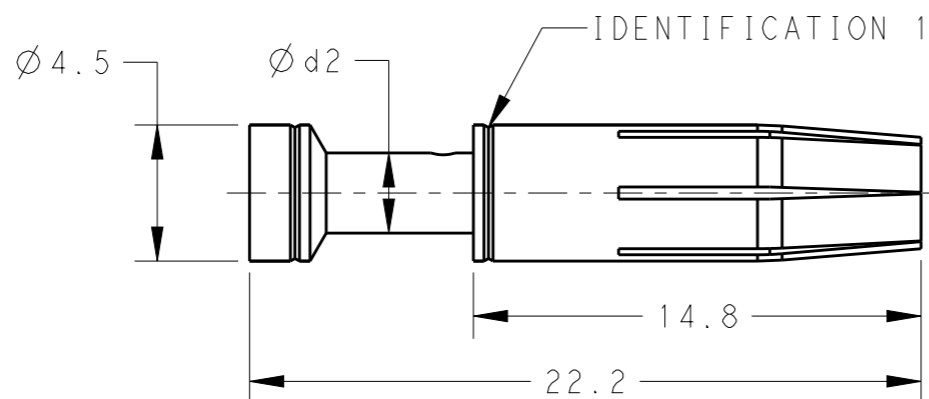

THIS DRAWING IS UNPUBLISHED.

RELEASED FOR PUBLICATION

20

© COPYRIGHT 20 BY -

ALL RIGHTS RESERVED.

REVISIONS

P	LTR	DESCRIPTION	DATE	DWN	APVD
	A	INITIAL	18JUN2014	DW	CW
	A1	ECR-15-009407	01JUN2015	DW	CW

NOTES:

1. TECHNICAL CHARACTERISTICS:
  CONTACT MATERIAL: BRASS
  SURFACE PLATING:
      SILVER PLATING: $\geq 2\mu\text{m}$
      GOLD PLATING: $\geq 0.75\mu\text{m}$
  CONTACT RESISTANCE: $\leq 5\text{ m}\Omega$
  WIRE RANGE: 0.14-4 mm² (26-12 AWG)
  OPERATION TEMPERATURE: -40-+125°C

注释:

1. 技术参数:
  母针材料: 黄铜
  表面电镀:
      镀银: $\geq 2\mu\text{m}$
      镀金: $\geq 0.75\mu\text{m}$
  接触电阻: $\leq 5\text{ m}\Omega$
  接线范围: 0.14-4 mm² (26-12 AWG)
  工作温度: -40-+125°C

	PART NUMBER		d1	d2	WIRE GAUGE		STRIPPING LENGTH (mm)	IDENTIFICATION 1 (NUMBER OF GROOVES)	IDENTIFICATION 2 (NUMBER OF GROOVES)
	SILVER PLATING	GOLD PLATING			MM²	AWG			
SOCKET CONTACT	T2030002002-000	T2030012002-000	0.90	2.50	0.14-0.37	26-22	7.5	1 GROOVE	1 GROOVE
	T2030002005-000	T2030012005-000	1.15	2.50	0.5	20		NO GROOVE	NO GROOVE
	T2030002008-000	T2030012008-000	1.30	2.50	0.75	18		NO GROOVE	1 GROOVE
	T2030002010-000	T2030012010-000	1.45	2.65	1.0	18		1 GROOVE	NO GROOVE
	T2030002015-000	T2030012015-000	1.75	3.00	1.5	16		2 GROOVES	NO GROOVE
	T2030002025-000	T2030012025-000	2.25	3.45	2.5	14		3 GROOVES	NO GROOVE
	T2030002030-000	T2030012030-000	2.55	3.75	3.0	12		1 WIDE GROOVE	1 GROOVE
	T2030002040-000	T2030012040-000	2.85	3.85	4.0	12		NO GROOVE	NO GROOVE

THIS DRAWING IS A CONTROLLED DOCUMENT.

DWN 18JUN2014

David Wang

CHK 18JUN2014

Chris Wang

APVD 18JUN2014

Xiang Xu

PRODUCT SPEC

108-106137

APPLICATION SPEC

114-106137

WEIGHT -

Customer Drawing

TE Connectivity

NAME CEF/DEF HEE SOCKET CONTACT

SIZE CAGE CODE DRAWING NO RESTRICTED TO

A3 00779 C-T20300X20XX000 -

SCALE 4:1 SHEET 1 OF 1 REV A1

DIMENSIONS:

mm

TOLERANCES UNLESS OTHERWISE SPECIFIED:

- 0 PLC ±-
- 1 PLC ±-
- 2 PLC ±-
- 3 PLC ±-
- 4 PLC ±-
- ANGLES ±-

MATERIAL

-

FINISH

-