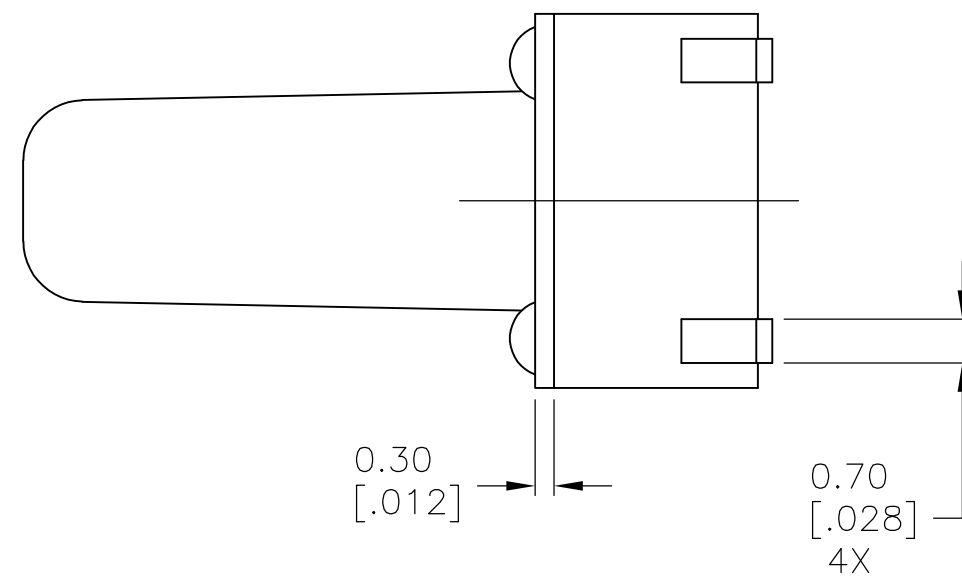

- 1 TAPE AND REEL PACKAGING PER EIA 481. PITCH 12MM, WIDTH 16MM
- 2 ALL MATERIALS AND FINISHES SHALL COMPLY WITH EU DIRECTIVE 2002/95/EC OF 27JAN2003 (ROHS)

()-INDICATES MOMENTARY POSITION		
CIRCUIT CHARACTERISTICS		
CONTACT POSITION		CIRCUIT DIAGRAM
OFF	(ON)	
	1 - 3 2 - 4	

1977584-1
 P/N

THIS DRAWING IS A CONTROLLED DOCUMENT.		DWN M.BINNER 11DEC08	Tyco Electronics Corporation Harrisburg, PA 17105-3608	
DIMENSIONS: mm [INCHES]		CHK M.SARVER 11DEC08	NAME MICRO MINIATURE PUSHBUTTON SWITCH FSM JSM	
TOLERANCES UNLESS OTHERWISE SPECIFIED: 0 PLC ± - 1 PLC ± - 2 PLC ± 0.30[0.012] 3 PLC ± - 4 PLC ± - ANGLES ± 1°		APVD M.SARVER 11DEC08	SIZE A2	
MATERIAL		PRODUCT SPEC	CAGE CODE 00779	DRAWING NO 1977584
FINISH		APPLICATION SPEC	SCALE 8:1	SHEET 1 OF 1
		WEIGHT	RESTRICTED TO	REV B1
		CUSTOMER DRAWING		