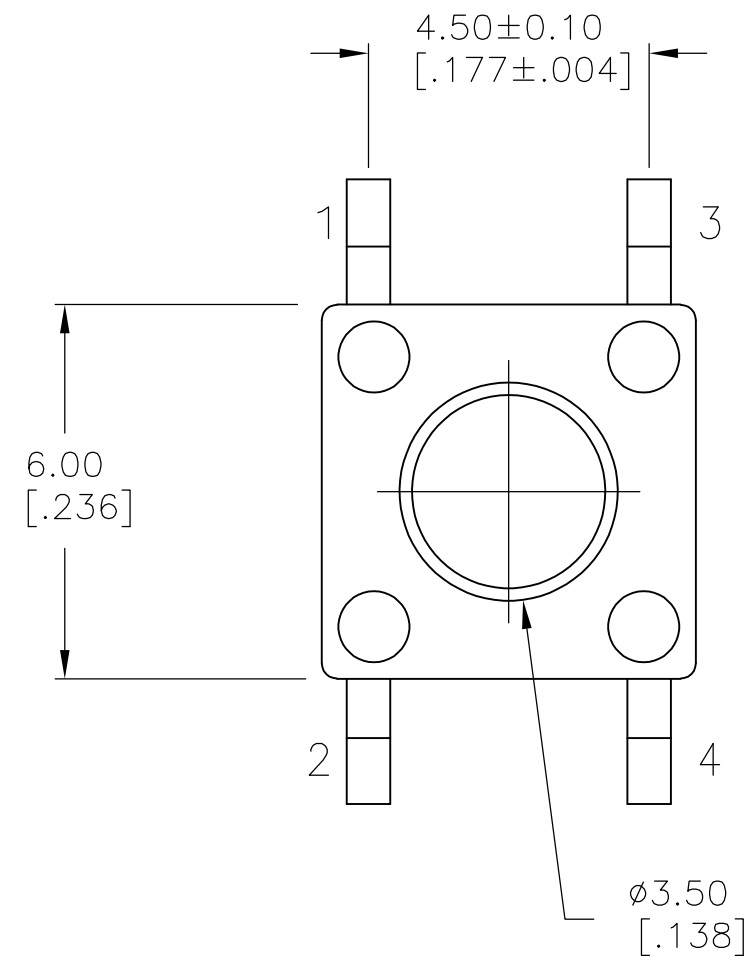

- 1 TAPE AND REEL PACKAGING PER EIA 481. PITCH 12MM, WIDTH 16MM
- 2 ALL MATERIALS AND FINISHES SHALL COMPLY WITH EU DIRECTIVE 2002/95/EC OF 27JAN2003 (ROHS)

()-INDICATES MOMENTARY POSITION		
CIRCUIT CHARACTERISTICS		
CONTACT POSITION		CIRCUIT DIAGRAM
OFF	(ON)	
	1 - 3 2 - 4	

1977584-1
 P/N

THIS DRAWING IS A CONTROLLED DOCUMENT.		DWN M.BINNER 11DEC08	Tyco Electronics Corporation Harrisburg, PA 17105-3608	
DIMENSIONS: mm [INCHES]		CHK M.SARVER 11DEC08	NAME MICRO MINIATURE PUSHBUTTON SWITCH FSM JSM	
TOLERANCES UNLESS OTHERWISE SPECIFIED: 0 PLC ± - 1 PLC ± - 2 PLC ± 0.30[0.012] 3 PLC ± - 4 PLC ± - ANGLES ± 1°		APVD M.SARVER 11DEC08	SIZE A2	
MATERIAL		PRODUCT SPEC	CAGE CODE 00779	DRAWING NO 1977584
FINISH		APPLICATION SPEC	SCALE 8:1	SHEET 1 OF 1
		WEIGHT	RESTRICTED TO	REV B1
		CUSTOMER DRAWING		