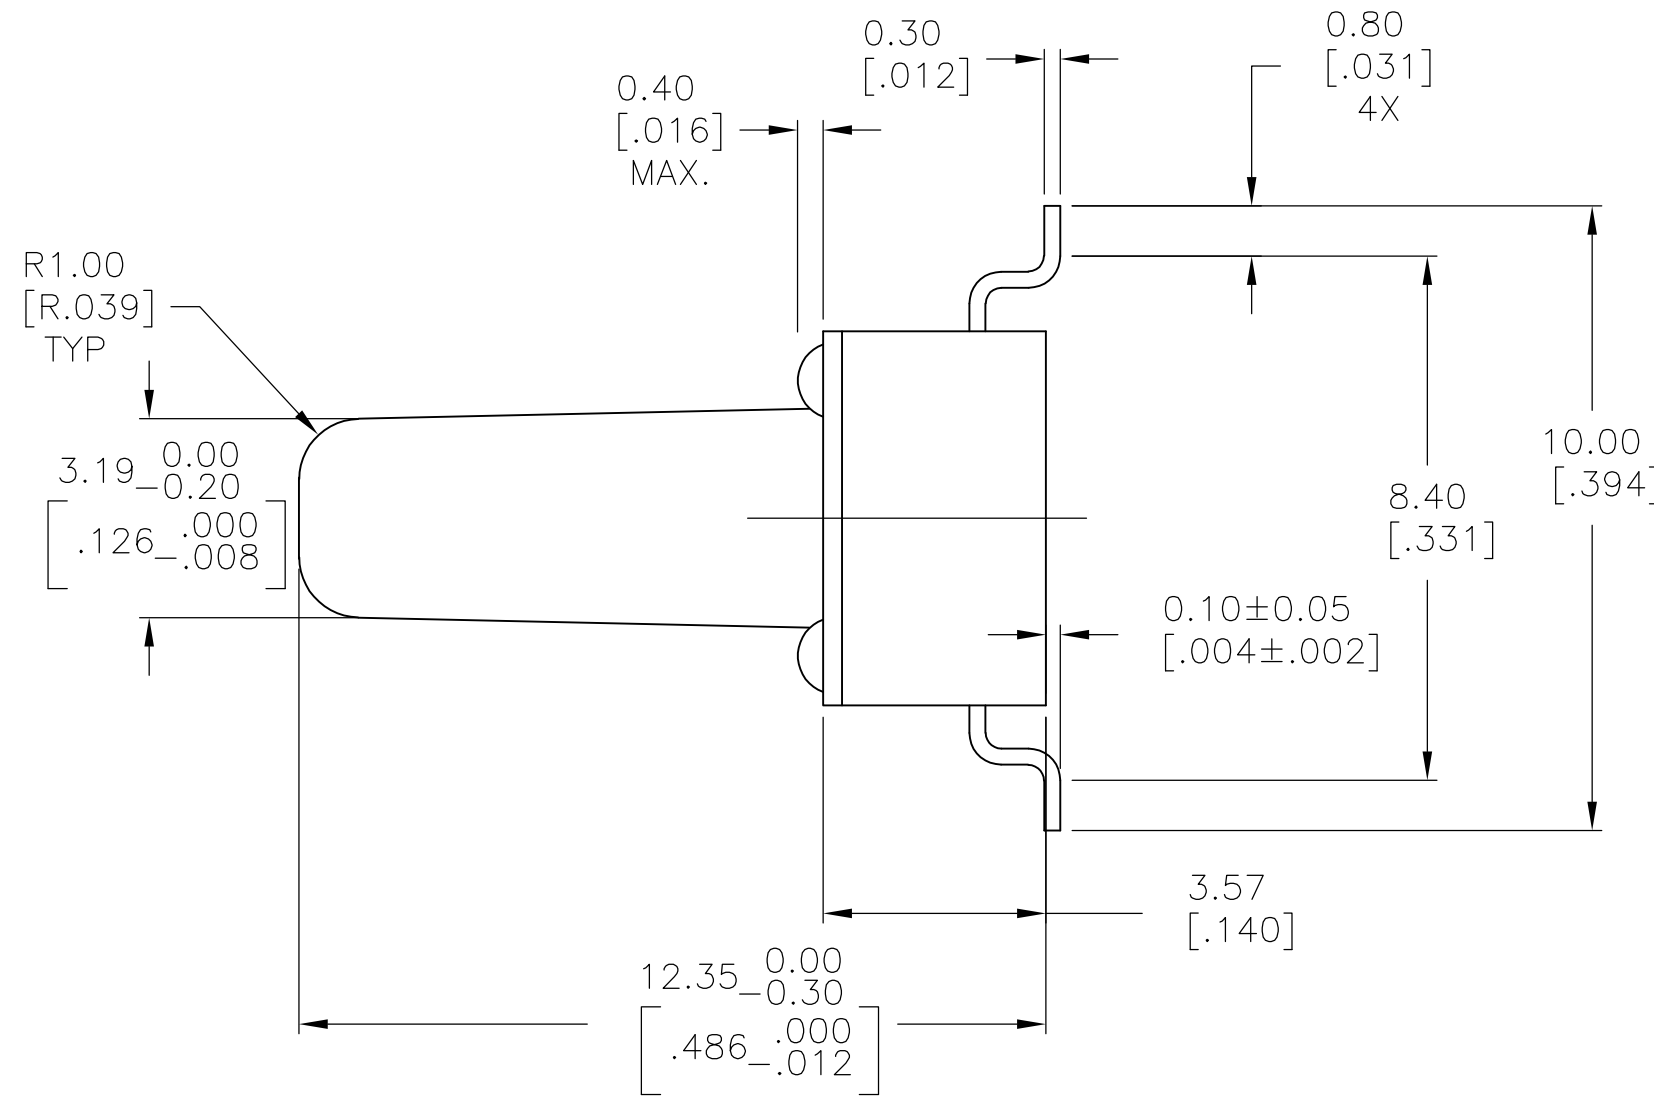

- 1 TAPE AND REEL PACKAGING PER EIA 481. PITCH 12MM, WIDTH 16MM
- 2 ALL MATERIALS AND FINISHES SHALL COMPLY WITH EU DIRECTIVE 2002/95/EC OF 27JAN2003 (ROHS)

()-INDICATES MOMENTARY POSITION		
CIRCUIT CHARACTERISTICS		
CONTACT POSITION		CIRCUIT DIAGRAM
OFF	(ON)	
	1 - 3 2 - 4	

1977584-1
 P/N

THIS DRAWING IS A CONTROLLED DOCUMENT.		DWN M.BINNER 11DEC08	Tyco Electronics Corporation Harrisburg, PA 17105-3608	
DIMENSIONS: mm [INCHES]		CHK M.SARVER 11DEC08	NAME MICRO MINIATURE PUSHBUTTON SWITCH FSM JSM	
TOLERANCES UNLESS OTHERWISE SPECIFIED: 0 PLC ± - 1 PLC ± - 2 PLC ± 0.30[0.012] 3 PLC ± - 4 PLC ± - ANGLES ± 1°		APVD M.SARVER 11DEC08	SIZE A2	
MATERIAL		PRODUCT SPEC	CAGE CODE 00779	DRAWING NO 1977584
FINISH		APPLICATION SPEC	SCALE 8:1	SHEET 1 OF 1
		WEIGHT	RESTRICTED TO	REV B1
		CUSTOMER DRAWING		