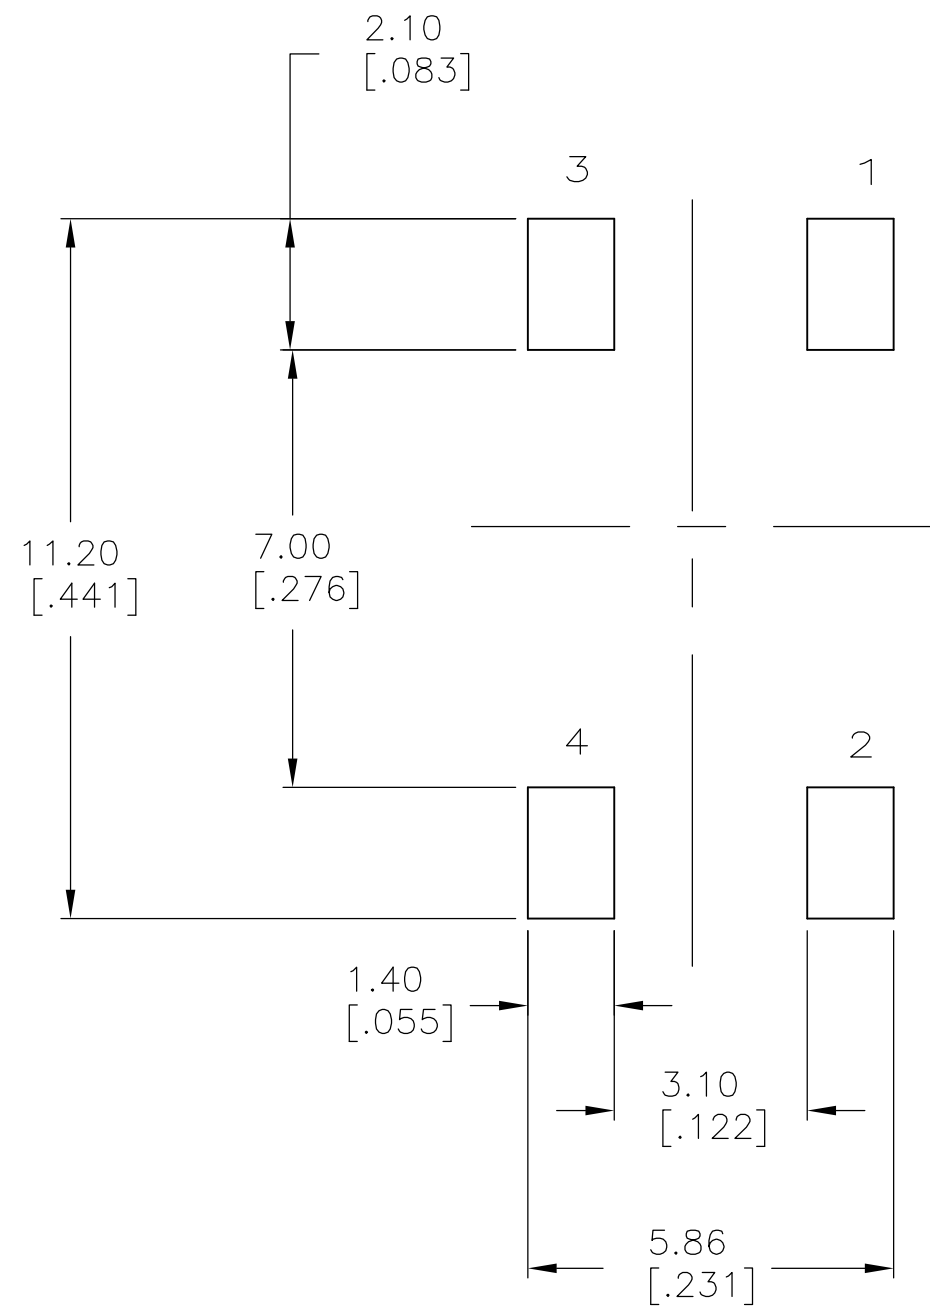

- 1 TAPE AND REEL PACKAGING PER EIA 481. PITCH 12MM, WIDTH 16MM
- 2 ALL MATERIALS AND FINISHES SHALL COMPLY WITH EU DIRECTIVE 2002/95/EC OF 27JAN2003 (ROHS)

()-INDICATES MOMENTARY POSITION		
CIRCUIT CHARACTERISTICS		
CONTACT POSITION		CIRCUIT DIAGRAM
OFF	(ON)	
	1 - 3 2 - 4	