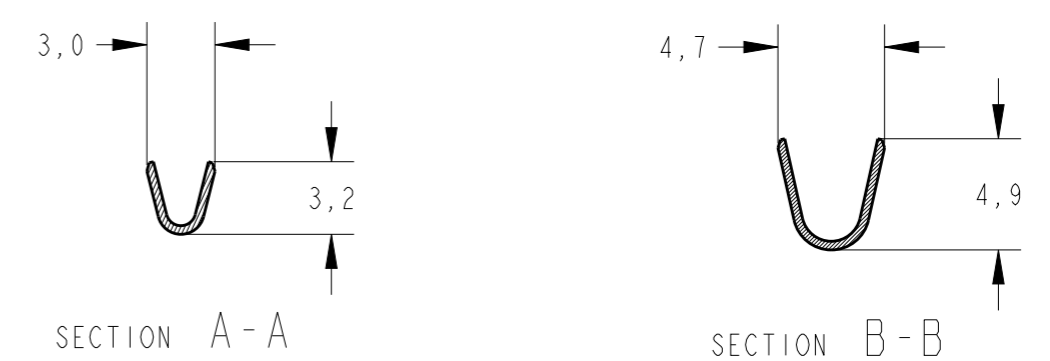

1-TERMINAL WIRE RANGE - 0,5/1,5mm²
 INSULATION RANGE - Ø2,0/3,0mm.

NICKEL PLATED	BRASS	WALL PLUG PIN	2	2819039-1
BLACK	PBT 30% GF	3 POS. WALL PLUG SPACER	1	
FINISH	MATERIAL	DESCRIPTION	ITEM NUMBER	PART NUMBER

THIS DRAWING IS A CONTROLLED DOCUMENT.

DWN: H. CANTERI 13MAY2014
 CHK: W.L. STEFANI 13MAY2014
 APVD: -

STE TE Connectivity

NAME: 3 POS. WALL PLUG ASSEMBLY

PRODUCT SPEC: -
 APPLICATION SPEC: -
 WEIGHT: -

SIZE: A3 CAGE CODE: 00779 DRAWING NO: 2819039 RESTRICTED TO: -