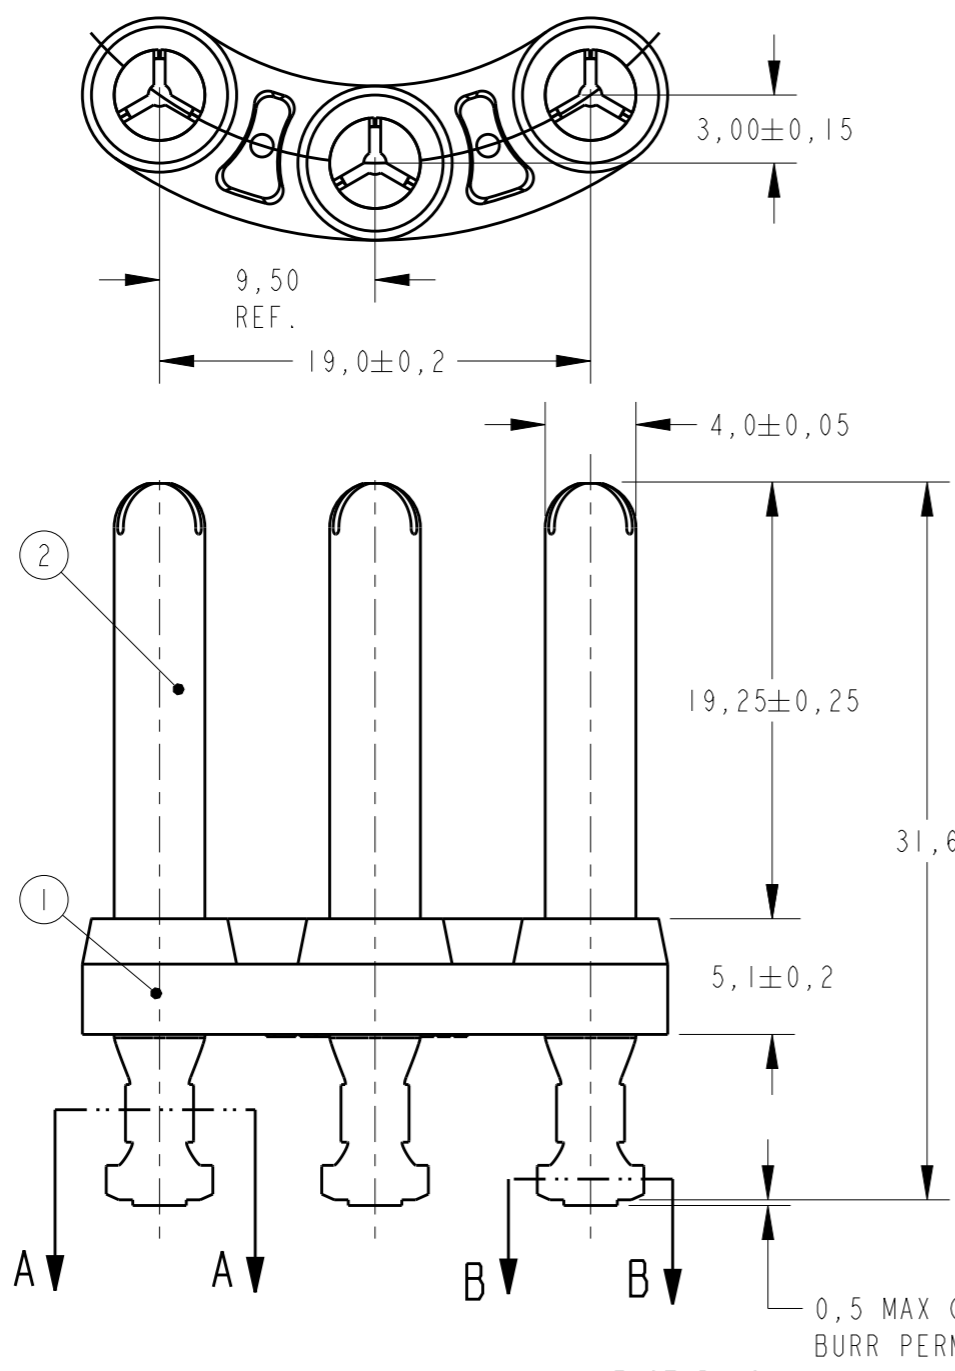

1-TERMINAL WIRE RANGE - 0,5/1,5mm²
 INSULATION RANGE - Ø2,0/3,0mm.

NICKEL PLATED	BRASS	WALL PLUG PIN	2	2819039-1
BLACK	PBT 30% GF	3 POS. WALL PLUG SPACER	1	
FINISH	MATERIAL	DESCRIPTION	ITEM NUMBER	PART NUMBER

THIS DRAWING IS A CONTROLLED DOCUMENT.

DWN: H. CANTERI 13MAY2014
 CHK: W.L. STEFANI 13MAY2014
 APVD: -

STE TE Connectivity

NAME: 3 POS. WALL PLUG ASSEMBLY

PRODUCT SPEC: -
 APPLICATION SPEC: -
 WEIGHT: -

SIZE: A3 CAGE CODE: 00779 DRAWING NO: 2819039 RESTRICTED TO: -

Customer Drawing SCALE: 3:1 SHEET: 1 OF 1 REV: B

单击下面可查看定价，库存，交付和生命周期等信息

[>>TE Connectivity\(泰科\)](#)