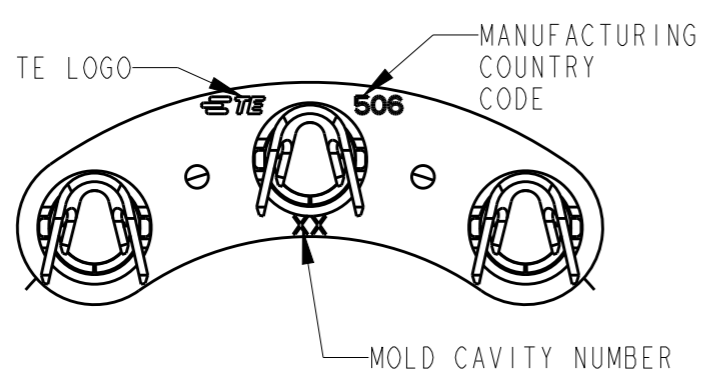

1-TERMINAL WIRE RANGE - 0,5/1,5mm²
 INSULATION RANGE - Ø2,0/3,0mm.

NICKEL PLATED	BRASS	WALL PLUG PIN	2	2819039-1
BLACK	PBT 30% GF	3 POS. WALL PLUG SPACER	1	
FINISH	MATERIAL	DESCRIPTION	ITEM NUMBER	PART NUMBER

THIS DRAWING IS A CONTROLLED DOCUMENT.

DWN: H. CANTERI 13MAY2014
 CHK: W.L. STEFANI 13MAY2014
 APVD: -

STE TE Connectivity

NAME: 3 POS. WALL PLUG ASSEMBLY

PRODUCT SPEC: -
 APPLICATION SPEC: -
 WEIGHT: -

SIZE: A3 CAGE CODE: 00779 DRAWING NO: 2819039 RESTRICTED TO: -