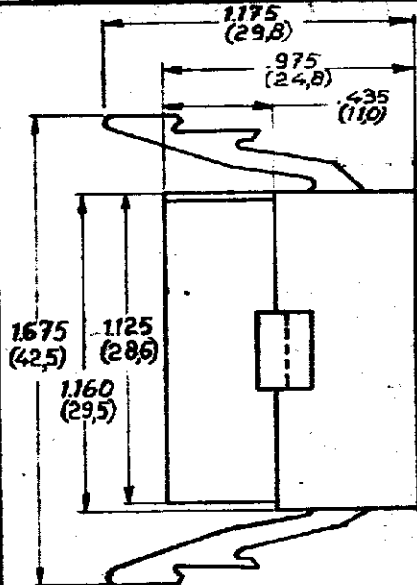

DRAWING MADE IN AMERICAN PROJECTION

FIGURE C-163032

(USA)

\* ANTI-RATTLE WINGS AND LOCKING BARBS CAN BE DIFFERENT OF APPEARANCE.

DIMENSIONS A & B AND C & D TO BE EQUAL WITHIN (.02) DOB.  
THE PANEL MUST BE PUNCHED SO THAT THE HOUSING ENTERS THE PANEL IN THE SAME DIRECTION AS THE PUNCH

CUSTOMER COPY FOR REFERENCE ONLY

DIMENSIONS IN (INCH) DO NOT SCALE PRINT

1-163032-9	BLACK	
1-163032-8	GREY	OBSOLETE
1-163032-7	VIOLET	OBSOLETE
1-163032-6	BLUE	OBSOLETE
1-163032-5	GREEN	OBSOLETE
1-163032-4	YELLOW	OBSOLETE
1-163032-3	ORANGE	OBSOLETE
1-163032-2	RED	
1-163032-1	BROWN	
1-163032-0	NATURAL	

TE Connectivity

ORDER NO.	COLOUR	PLATING
-----------	--------	---------

MATERIAL NYLON	NSUL-RANGE	FIRST USED
SCALE 2:1	SIZE A	NO C-163032

DR R. Visser 12-6-73	DATE 12-6-73	DE	DATE
CHK C. ... 26-...	DATE	APP ...	DATE 27-7-73