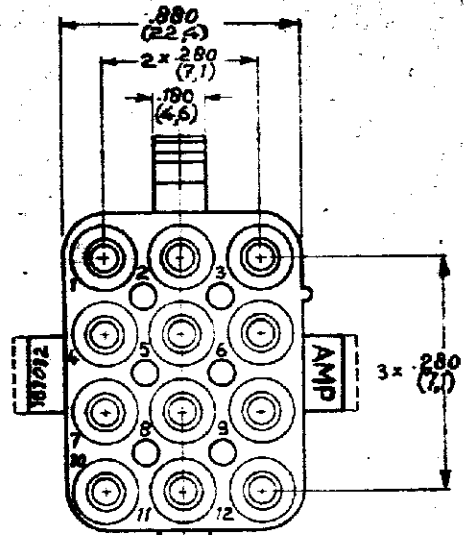

DRAWING MADE IN AMERICAN PROJECTION

FIGURE C-163032

(USA)

\* ANTI-RATTLE WINGS AND LOCKING BARBS CAN BE DIFFERENT OF APPEARANCE.

DIMENSIONS A & B AND C & D TO BE EQUAL WITHIN (.02) DOB.  
THE PANEL MUST BE PUNCHED SO THAT THE HOUSING ENTERS THE PANEL IN THE SAME DIRECTION AS THE PUNCH

CUSTOMER COPY FOR REFERENCE ONLY

DIMENSIONS IN (INCH) DO NOT SCALE PRINT

1-163032-9	BLACK	
1-163032-8	GREY	OBSOLETE
1-163032-7	VIOLET	OBSOLETE
1-163032-6	BLUE	OBSOLETE
1-163032-5	GREEN	OBSOLETE
1-163032-4	YELLOW	OBSOLETE
1-163032-3	ORANGE	OBSOLETE
1-163032-2	RED	
1-163032-1	BROWN	
1-163032-0	NATURAL	

TE Connectivity

ORDER NO.	COLOUR	PLATING
-----------	--------	---------

MATERIAL NYLON	NSUL-RANGE	FIRST USED
SCALE 2:1	SIZE A	NO C-163032

DR R. Visser 12-6-73	DATE 12-6-73	DE	DATE
CHK C. ... 26-...	DATE	APP ...	DATE 27-7-73