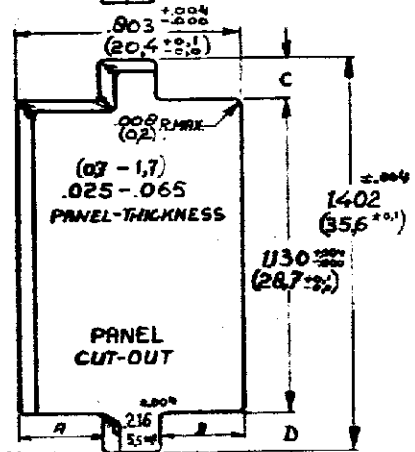

DRAWING MADE IN AMERICAN PROJECTION

FIGURE C-163032

(USA)

\* ANTI-RATTLE WINGS AND LOCKING BARBS CAN BE DIFFERENT OF APPEARANCE.

DIMENSIONS A & B AND C & D TO BE EQUAL WITHIN (.02) DOB.  
THE PANEL MUST BE PUNCHED SO THAT THE HOUSING ENTERS THE PANEL IN THE SAME DIRECTION AS THE PUNCH

TE Connectivity

ORDER NO.	COLOUR	PLATING
-----------	--------	---------

MATERIAL NYLON	NSUL-RANGE	FIRST USED
SCALE 2:1	SIZE A	NO C-163032

DR R. Visser 12-6-73	DATE 12-6-73	DE	DATE
CHK C. ... 26-...	DATE	APP ...	DATE 27-7-73