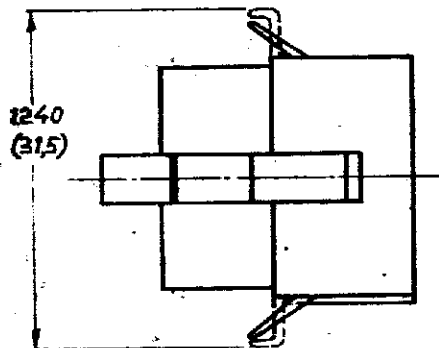

DRAWING MADE IN AMERICAN PROJECTION

FIGURE C-163032

(USA)

\* ANTI-RATTLE WINGS AND LOCKING BARBS CAN BE DIFFERENT OF APPEARANCE.

DIMENSIONS A & B AND C & D TO BE EQUAL WITHIN (.02) DOB.  
THE PANEL MUST BE PUNCHED SO THAT THE HOUSING ENTERS THE PANEL IN THE SAME DIRECTION AS THE PUNCH

CUSTOMER COPY FOR REFERENCE ONLY

DIMENSIONS IN (INCH) DO NOT SCALE PRINT

1-163032-9	BLACK	
1-163032-8	GREY	OBSOLETE
1-163032-7	VIOLET	OBSOLETE
1-163032-6	BLUE	OBSOLETE
1-163032-5	GREEN	OBSOLETE
1-163032-4	YELLOW	OBSOLETE
1-163032-3	ORANGE	OBSOLETE
1-163032-2	RED	
1-163032-1	BROWN	
1-163032-0	NATURAL	

TE Connectivity

ORDER NO.	COLOUR	PLATING
-----------	--------	---------

MATERIAL NYLON	NSUL-RANGE	FIRST USED
SCALE 2:1	SIZE A	NO C-163032

DR R. Visser 12-6-73	DATE 12-6-73	DE	DATE
CHK C. ... 26-...	DATE	APP ...	DATE 27-7-73