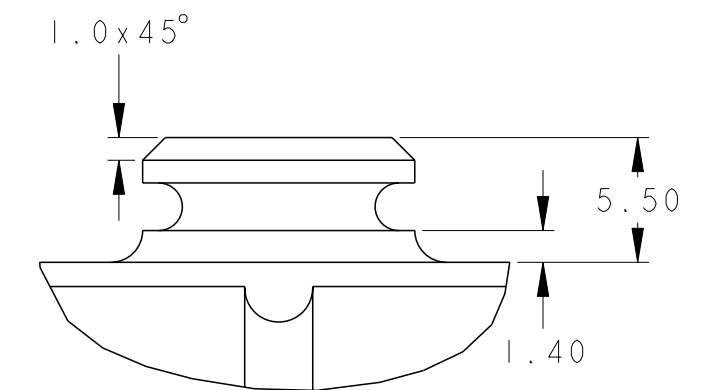

DETAIL B
SCALE 3:1

SECTION A-A

DETAIL C
SCALE 3:1

NOTES
 ⚠ TRADE MARK AND PART NUMBER

BLACK	PA66 GB20 GF10	926747-1
COLOUR	MATERIAL	PART NO

		TE Connectivity	
		NAME SEALING CAP FOR PLUG	
SIZE	CAGE CODE	DRAWING NO	RESTRICTED TO
A200779	C-926747		
CUSTOMER DRAWING		SCALE NTS	SHEET 1 OF 1 REV B

THIS DRAWING IS A CONTROLLED DOCUMENT.		DWN M. GREENER 01/10/12
DIMENSIONS: mm		CHK J. AMBROSE 01/10/12
TOLERANCES UNLESS OTHERWISE SPECIFIED:		APVD D. PENNINGTON 01/10/12
0 PLC	±0.5	PRODUCT SPEC
1 PLC	±0.25	APPLICATION SPEC
2 PLC	±0.2	
3 PLC	±0.2	
4 PLC	±	
ANGLES	±2	
FINISH		
MATERIAL SEE TABLE		WEIGHT -