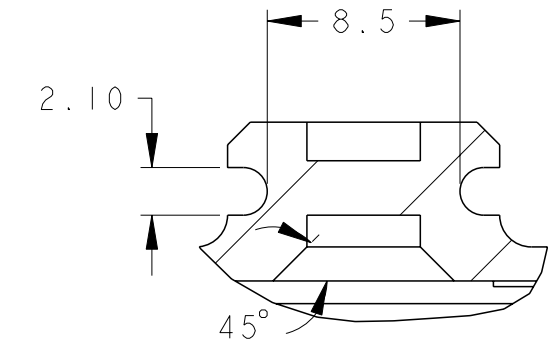

DETAIL B
SCALE 3:1

SECTION A-A

DETAIL C
SCALE 3:1

NOTES
 ⚠ TRADE MARK AND PART NUMBER

BLACK	PA66 GB20 GF10	926747-1
COLOUR	MATERIAL	PART NO

		TE Connectivity	
		NAME SEALING CAP FOR PLUG	
SIZE	CAGE CODE	DRAWING NO	RESTRICTED TO
A200779	C-926747		
CUSTOMER DRAWING		SCALE NTS	SHEET 1 OF 1 REV B

THIS DRAWING IS A CONTROLLED DOCUMENT.		DWN M. GREENER 01/10/12
DIMENSIONS: mm		CHK J. AMBROSE 01/10/12
TOLERANCES UNLESS OTHERWISE SPECIFIED:		APVD D. PENNINGTON 01/10/12
0 PLC	±0.5	PRODUCT SPEC
1 PLC	±0.25	APPLICATION SPEC
2 PLC	±0.2	
3 PLC	±0.2	
4 PLC	±	
ANGLES	±2	
FINISH		
MATERIAL SEE TABLE		WEIGHT -