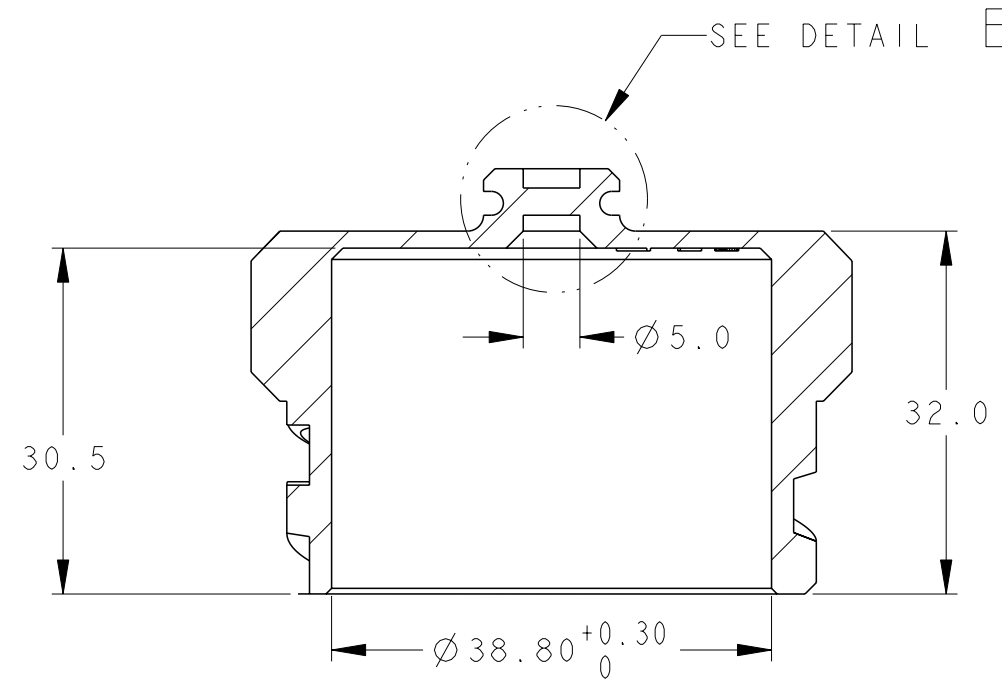

DETAIL B
SCALE 3:1

SECTION A-A

DETAIL C
SCALE 3:1

NOTES
 ⚠ TRADE MARK AND PART NUMBER

BLACK	PA66 GB20 GF10	926747-1
COLOUR	MATERIAL	PART NO

		TE Connectivity	
		NAME SEALING CAP FOR PLUG	
SIZE	CAGE CODE	DRAWING NO	RESTRICTED TO
A200779	C-926747		
CUSTOMER DRAWING		SCALE NTS	SHEET 1 OF 1 REV B

THIS DRAWING IS A CONTROLLED DOCUMENT.		DWN M. GREENER 01/10/12
DIMENSIONS: mm		CHK J. AMBROSE 01/10/12
TOLERANCES UNLESS OTHERWISE SPECIFIED:		APVD D. PENNINGTON 01/10/12
0 PLC	±0.5	PRODUCT SPEC
1 PLC	±0.25	APPLICATION SPEC
2 PLC	±0.2	
3 PLC	±0.2	
4 PLC	±	
ANGLES	±2	
FINISH		
MATERIAL SEE TABLE		WEIGHT -