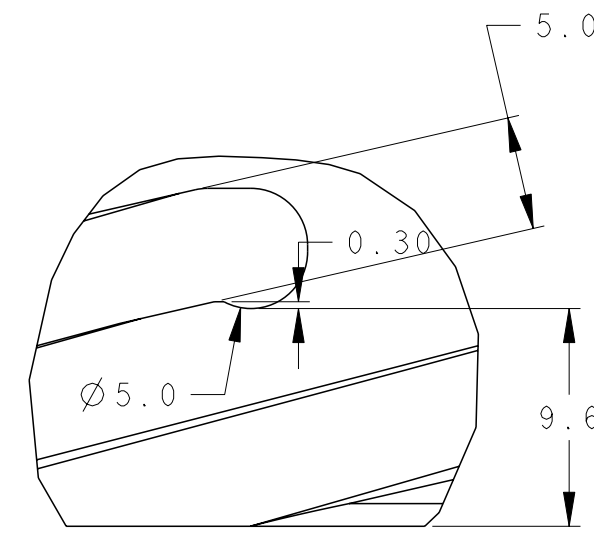

THIS DRAWING IS UNPUBLISHED. RELEASED FOR PUBLICATION 20
© COPYRIGHT 20 BY - ALL RIGHTS RESERVED.

LOC		DIST		REVISIONS			
P	LTR	DESCRIPTION	DATE	DWN	APVD		
B	E	ECR-12-017180	01/10/12	MJG	DP		

DETAIL A
SCALE 3:1