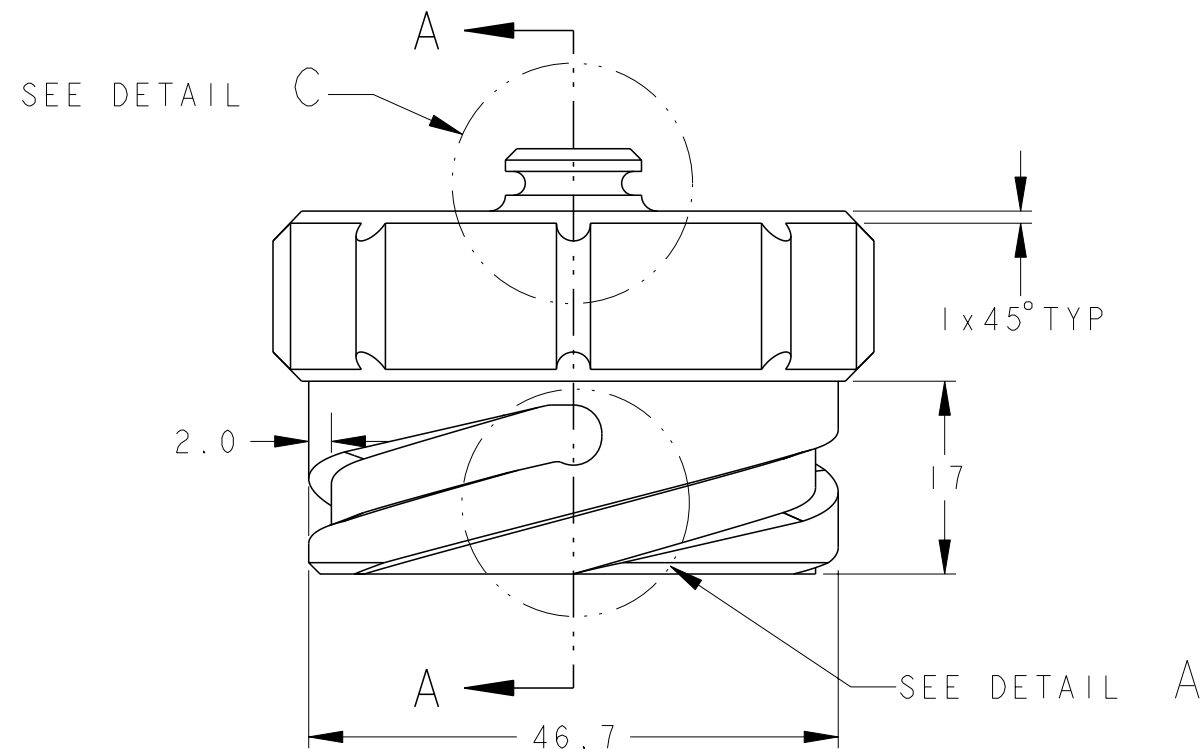

DETAIL B
SCALE 3:1

SECTION A-A

DETAIL C
SCALE 3:1

NOTES
 ⚠ TRADE MARK AND PART NUMBER

BLACK	PA66 GB20 GF10	926747-1
COLOUR	MATERIAL	PART NO

		TE Connectivity	
		NAME SEALING CAP FOR PLUG	
SIZE	CAGE CODE	DRAWING NO	RESTRICTED TO
A200779	C-926747		
CUSTOMER DRAWING		SCALE NTS	SHEET 1 OF 1 REV B

THIS DRAWING IS A CONTROLLED DOCUMENT.		DWN M. GREENER 01/10/12
DIMENSIONS: mm		CHK J. AMBROSE 01/10/12
TOLERANCES UNLESS OTHERWISE SPECIFIED:		APVD D. PENNINGTON 01/10/12
0 PLC	±0.5	PRODUCT SPEC
1 PLC	±0.25	APPLICATION SPEC
2 PLC	±0.2	
3 PLC	±0.2	
4 PLC	±	
ANGLES	±2	
FINISH		
MATERIAL SEE TABLE		WEIGHT -