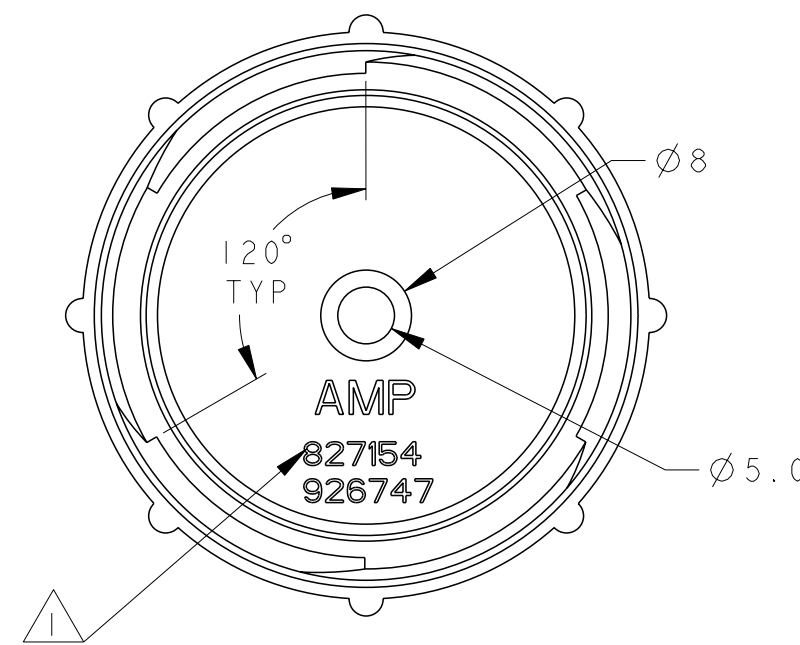

DETAIL B
SCALE 3:1

SECTION A-A

DETAIL C
SCALE 3:1

NOTES
 ⚠ TRADE MARK AND PART NUMBER

BLACK	PA66 GB20 GF10	926747-1
COLOUR	MATERIAL	PART NO

		TE Connectivity	
		NAME SEALING CAP FOR PLUG	
SIZE	CAGE CODE	DRAWING NO	RESTRICTED TO
A200779	C-926747		
CUSTOMER DRAWING		SCALE NTS	SHEET 1 OF 1 REV B

THIS DRAWING IS A CONTROLLED DOCUMENT.		DWN M. GREENER 01/10/12
DIMENSIONS: mm		CHK J. AMBROSE 01/10/12
TOLERANCES UNLESS OTHERWISE SPECIFIED:		APVD D. PENNINGTON 01/10/12
0 PLC	±0.5	PRODUCT SPEC
1 PLC	±0.25	APPLICATION SPEC
2 PLC	±0.2	
3 PLC	±0.2	
4 PLC	±	
ANGLES	±2	
FINISH		
MATERIAL SEE TABLE		WEIGHT -