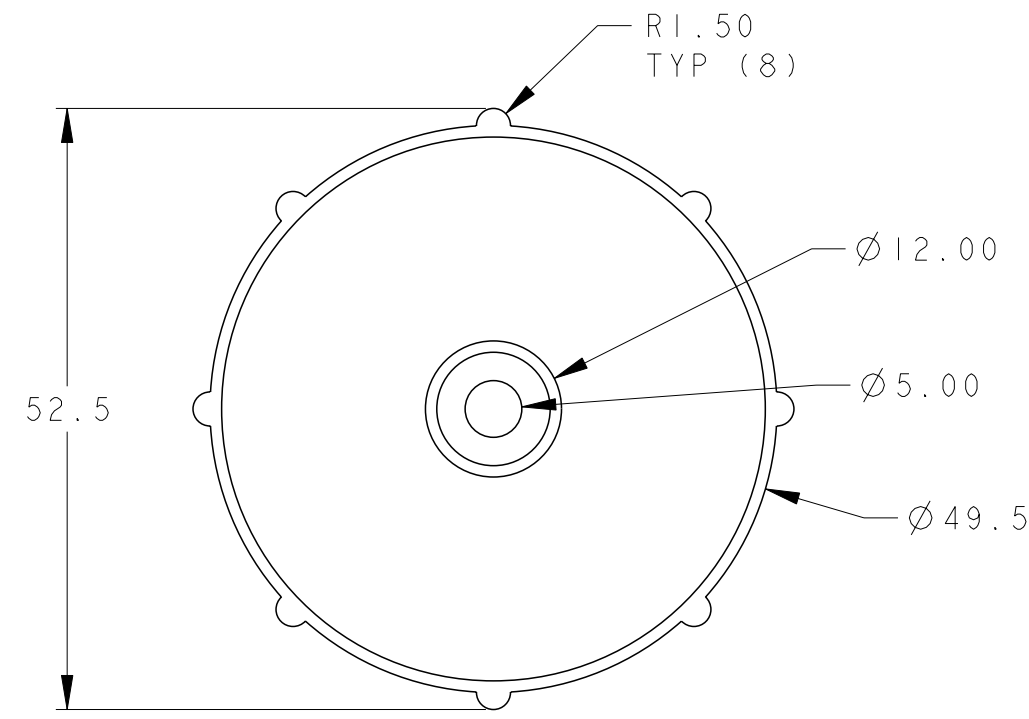

THIS DRAWING IS UNPUBLISHED. RELEASED FOR PUBLICATION 20
© COPYRIGHT 20 BY - ALL RIGHTS RESERVED.

LOC		DIST		REVISIONS			
P	LTR	DESCRIPTION	DATE	DWN	APVD		
B	E	ECR-12-017180	01/10/12	MJG	DP		

DETAIL A
SCALE 3:1