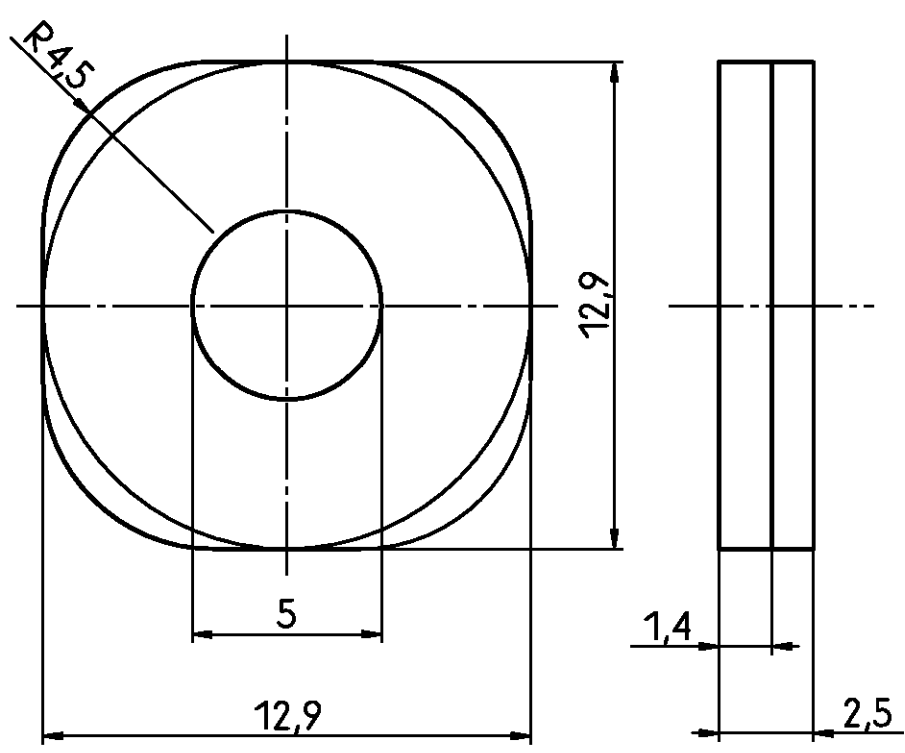

1 2 3 4

A
B
C
D
E
F

Old Part Number	Tyco Part Number	colour
V42254-A6205-L1	4-1393561-7	grey
V42254-A6205-L100	4-1393561-8	black

Tyco Electronics Corporation
Oostkamp - Belgium

LOC DIMENSIONS
GW IN MM

SCALE 5:1

WEIGHT

MATERIAL

PART NAME

bushing
D-Sub housing

PART NO.

V42254-A6205-L1-*27

SHT. 1-

REV.	CHANGE ORDER	DATE	APP.
A	WO00/7013	03.07.00	KV
01		28.07.88	VDW