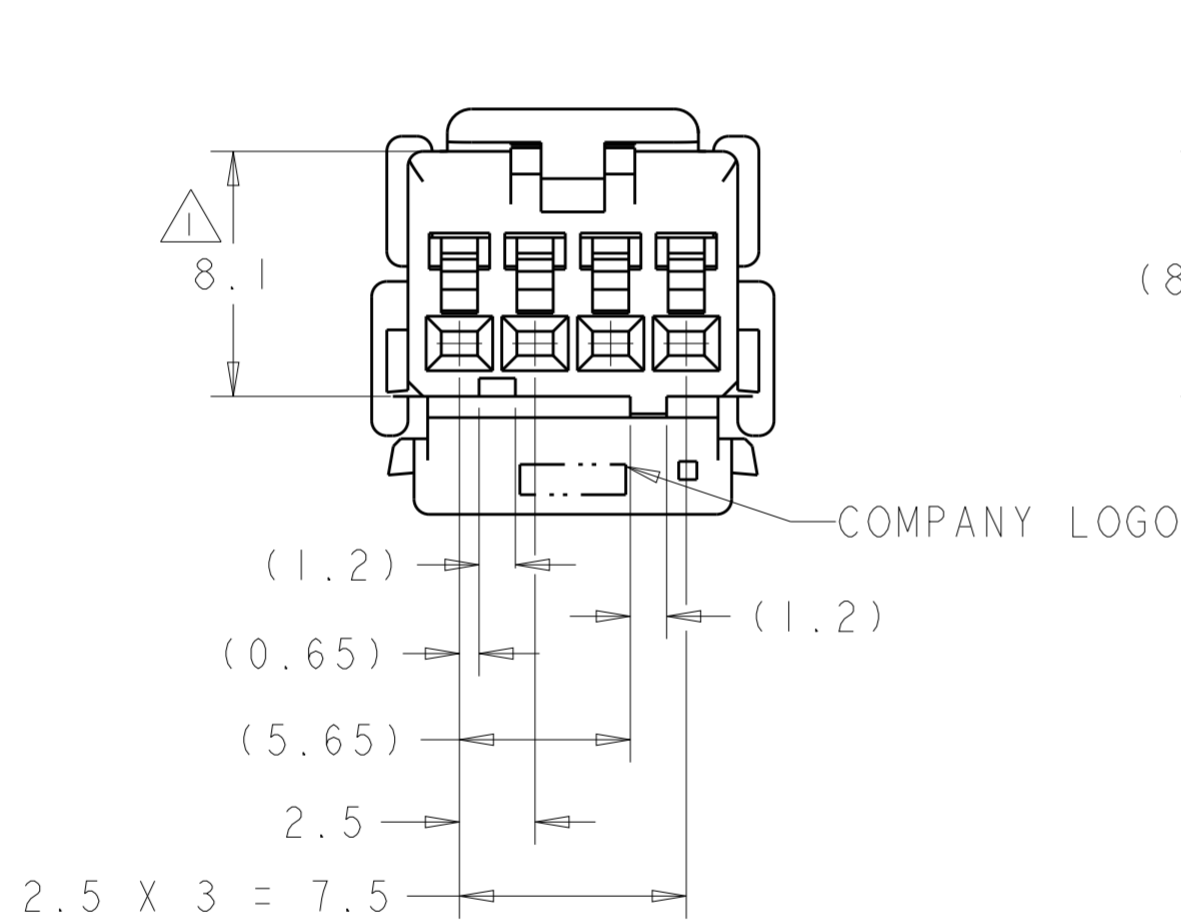

△ TO BE MEASURED WITHIN 2mm FROM -Z-.  
 2. APPLICABLE CONTACT PART NUMBER: 173681.

PBT	NATURAL	1438465-1
MATERIAL	COLOR	PART NUMBER
HOUSING		

THIS DRAWING IS A CONTROLLED DOCUMENT.		DWN R. VESTAL 28OCT2003	28OCT2003	
DIMENSIONS: mm		CHK S. ASHLEY 28OCT2003	28OCT2003	
TOLERANCES UNLESS OTHERWISE SPECIFIED:		APVD S. ASHLEY 28OCT2003	28OCT2003	
0 PLC ±		PRODUCT SPEC	-	
1 PLC ±0.3		APPLICATION SPEC	-	
2 PLC ±0.30		WEIGHT	1.1 g	
3 PLC ±		Customer Drawing	SCALE 4:1 SHEET 1 OF 1 REV A	
4 PLC ±				
ANGLES ±°				
FINISH				
SEE TABLE				
SEE TABLE				

STE		TE Connectivity	
NAME			
PLUG HOUSING, 4 POSITION, RIGHT KEYED, .040 SERIES MULTI-LOCK			
SIZE	CAGE CODE	DRAWING NO	RESTRICTED TO
A200779	C-1438465		-

单击下面可查看定价，库存，交付和生命周期等信息

[>>TE Connectivity\(泰科\)](#)