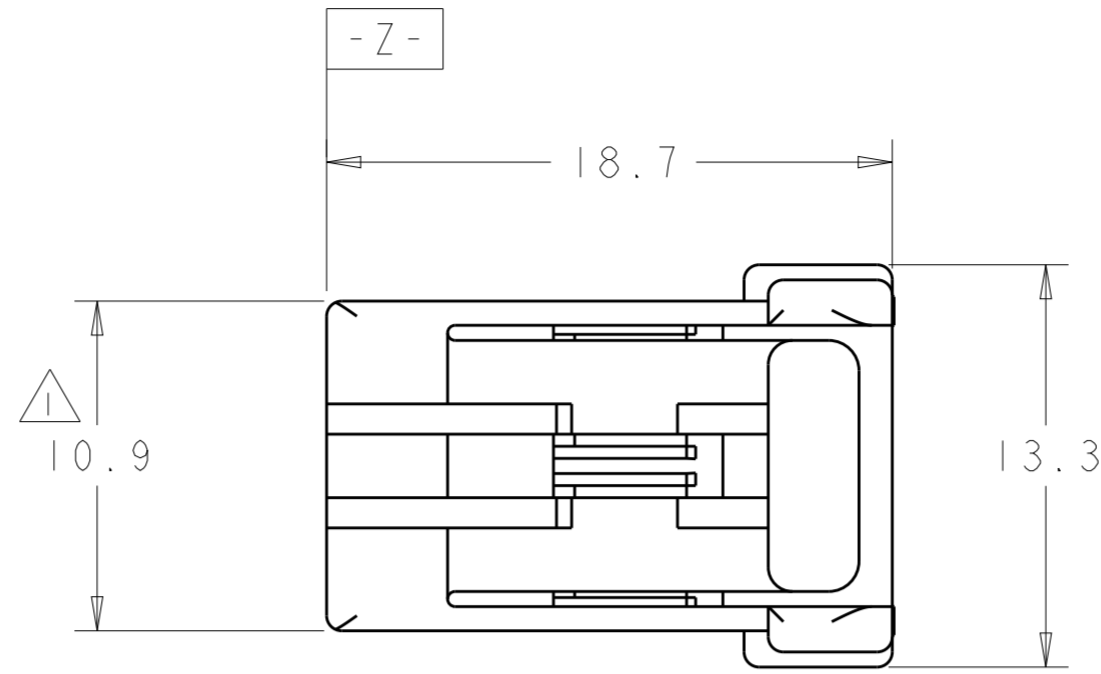

△ TO BE MEASURED WITHIN 2mm FROM -Z-.  
 2. APPLICABLE CONTACT PART NUMBER: 173681.

PBT	NATURAL	1438465-1
MATERIAL	COLOR	PART NUMBER
HOUSING		

THIS DRAWING IS A CONTROLLED DOCUMENT.		DWN R. VESTAL 28OCT2003	28OCT2003	
DIMENSIONS: mm		CHK S. ASHLEY 28OCT2003	28OCT2003	
TOLERANCES UNLESS OTHERWISE SPECIFIED:		APVD S. ASHLEY 28OCT2003	28OCT2003	
0 PLC ±		PRODUCT SPEC	-	
1 PLC ±0.3		APPLICATION SPEC	-	
2 PLC ±0.30		WEIGHT	1.1 g	
3 PLC ±		Customer Drawing	SCALE 4:1 SHEET 1 OF 1 REV A	
4 PLC ±				
ANGLES ±°				
FINISH				
SEE TABLE				
SEE TABLE				

STE		TE Connectivity	
NAME			
PLUG HOUSING, 4 POSITION, RIGHT KEYED, .040 SERIES MULTI-LOCK			
SIZE	CAGE CODE	DRAWING NO	RESTRICTED TO
A200779	C-1438465		-

单击下面可查看定价，库存，交付和生命周期等信息

[>>TE Connectivity\(泰科\)](#)