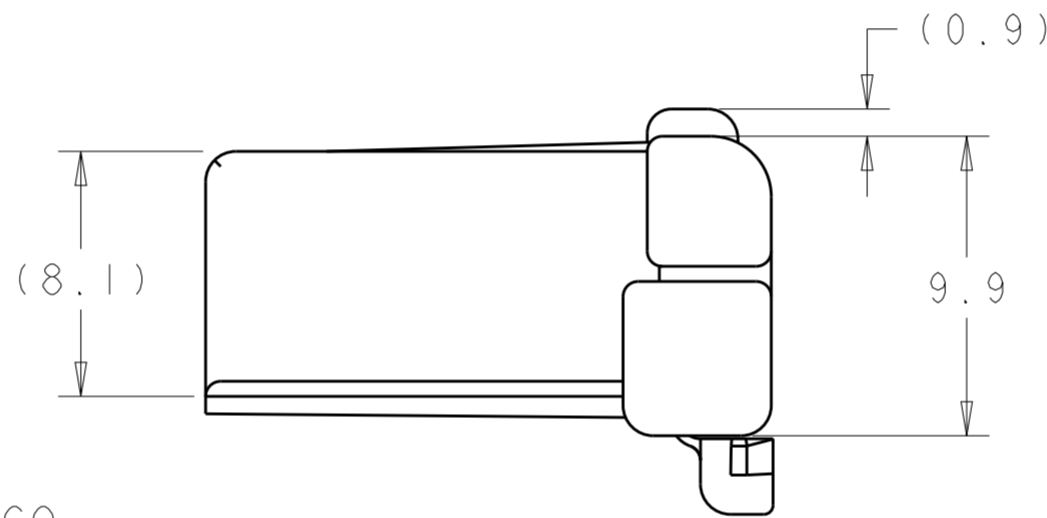

△ TO BE MEASURED WITHIN 2mm FROM -Z-.  
 2. APPLICABLE CONTACT PART NUMBER: 173681.

PBT	NATURAL	1438465-1
MATERIAL	COLOR	PART NUMBER
HOUSING		

THIS DRAWING IS A CONTROLLED DOCUMENT.		DWN R. VESTAL 28OCT2003	28OCT2003	
DIMENSIONS: mm		CHK S. ASHLEY 28OCT2003	28OCT2003	
TOLERANCES UNLESS OTHERWISE SPECIFIED:		APVD S. ASHLEY 28OCT2003	28OCT2003	
0 PLC ±		PRODUCT SPEC	-	
1 PLC ±0.3		APPLICATION SPEC	-	
2 PLC ±0.30		WEIGHT	1.1 g	
3 PLC ±		Customer Drawing	SCALE 4:1 SHEET 1 OF 1 REV A	
4 PLC ±				
ANGLES ±°				
FINISH				
SEE TABLE				
SEE TABLE				

STE		TE Connectivity	
NAME			
PLUG HOUSING, 4 POSITION, RIGHT KEYED, .040 SERIES MULTI-LOCK			
SIZE	CAGE CODE	DRAWING NO	RESTRICTED TO
A200779	C-1438465		-

单击下面可查看定价，库存，交付和生命周期等信息

[>>TE Connectivity\(泰科\)](#)