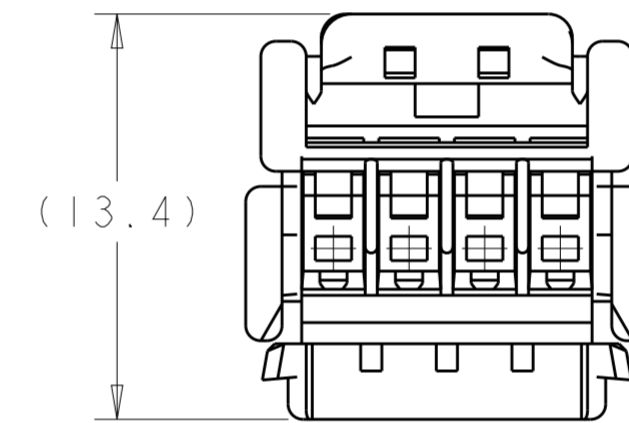

△ TO BE MEASURED WITHIN 2mm FROM -Z-.  
 2. APPLICABLE CONTACT PART NUMBER: 173681.

PBT	NATURAL	1438465-1
MATERIAL	COLOR	PART NUMBER
HOUSING		

THIS DRAWING IS A CONTROLLED DOCUMENT.		DWN R. VESTAL 28OCT2003	28OCT2003	
DIMENSIONS: mm		CHK S. ASHLEY 28OCT2003	28OCT2003	
TOLERANCES UNLESS OTHERWISE SPECIFIED:		APVD S. ASHLEY 28OCT2003	28OCT2003	
0 PLC ±		PRODUCT SPEC	-	
1 PLC ±0.3		APPLICATION SPEC	-	
2 PLC ±0.30		WEIGHT	1.1 g	
3 PLC ±		Customer Drawing	SCALE 4:1 SHEET 1 OF 1 REV A	
4 PLC ±				
ANGLES ±°				
FINISH				
SEE TABLE				
SEE TABLE				

STE		TE Connectivity	
NAME			
PLUG HOUSING, 4 POSITION, RIGHT KEYED, .040 SERIES MULTI-LOCK			
SIZE	CAGE CODE	DRAWING NO	RESTRICTED TO
A200779	C-1438465		-

单击下面可查看定价，库存，交付和生命周期等信息

[>>TE Connectivity\(泰科\)](#)