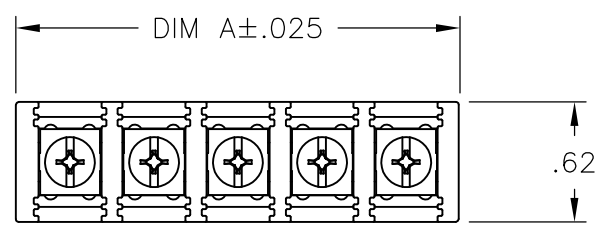

THIS DRAWING IS UNPUBLISHED. RELEASED FOR PUBLICATION
 © COPYRIGHT - By - ALL RIGHTS RESERVED.

LOC	DIST	REVISIONS					
FT	0	P	LTR	DESCRIPTION	DATE	DWN	APVD
			B	REVISED PER ECO-11-023039	18FEB12	KH	MS

MECHANICAL:
 HOUSING: THERMOPLASTIC, UL94V-2, BLACK.
 TERMINALS: BRASS, BRIGHT TIN PLATE.
 SCREWS: 6-32, STEEL, PLATED .0002 MIN ZINC W/
 CLEAR CHROMATE COATING. UNLESS OTHERWISE
 SPECIFIED.
 TIGHTENING TORQUE: 8 IN-LB.

ELECTRICAL:
 MAXIMUM CURRENT: 20A.
 OPERATING VOLTAGE: 600V.
 WIRE RANGE: 12-22 AWG.

ENVIRONMENTAL:
 OPERATING TEMP.: -60°C TO 105°C

1 ALL SCREWS BOTTOMED, TORQUE 2 TO 4 IN-LBS

DIM A	NO. OF POS.	CATALOG NUMBER	PART NUMBER
11.937	27	SSB7TP270101	2-1776858-7
11.500	26	SSB7TP260101	2-1776858-6
11.062	25	SSB7TP250101	2-1776858-5
10.625	24	SSB7TP240101	2-1776858-4
10.187	23	SSB7TP230101	2-1776858-3
9.750	22	SSB7TP220101	2-1776858-2
9.312	21	SSB7TP210101	2-1776858-1
8.875	20	SSB7TP200101	2-1776858-0
8.437	19	SSB7TP190101	1-1776858-9
8.000	18	SSB7TP180101	1-1776858-8
7.562	17	SSB7TP170101	1-1776858-7
7.125	16	SSB7TP160101	1-1776858-6
6.687	15	SSB7TP150101	1-1776858-5
6.250	14	SSB7TP140101	1-1776858-4
5.812	13	SSB7TP130101	1-1776858-3
5.375	12	SSB7TP120101	1-1776858-2
4.937	11	SSB7TP110101	1-1776858-1
4.500	10	SSB7TP100101	1-1776858-0
4.062	9	SSB7TP090101	1776858-9
3.625	8	SSB7TP080101	1776858-8
3.187	7	SSB7TP070101	1776858-7
2.750	6	SSB7TP060101	1776858-6
2.312	5	SSB7TP050101	1776858-5
1.875	4	SSB7TP040101	1776858-4
1.437	3	SSB7TP030101	1776858-3
1.000	2	SSB7TP020101	1776858-2

THIS DRAWING IS A CONTROLLED DOCUMENT.		DWN S SCHL GEL 6/12/06	TE Connectivity			
DIMENSIONS: INCHES		CHK S YODER 6/12/06			NAME	
		APVD S YODER 6/12/06				
TOLERANCES UNLESS OTHERWISE SPECIFIED:		PRODUCT SPEC	SSB7TPXX0101			
0 PLC ± - 1 PLC ± - 2 PLC ± .02 3 PLC ± .010 4 PLC ± - ANGLES ± 1°		APPLICATION SPEC	SIZE	CAGE CODE	DRAWING NO	RESTRICTED TO
MATERIAL		WEIGHT	A3	00779	C-1776858	-
FINISH		CUSTOMER DRAWING		SCALE	SHEET	REV
				NTS	1 OF 1	B