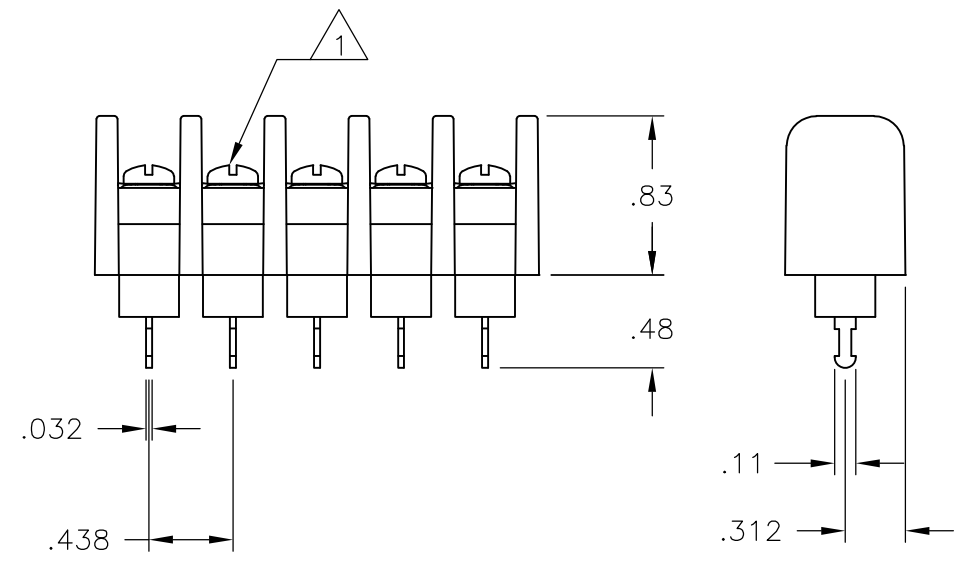

THIS DRAWING IS UNPUBLISHED. RELEASED FOR PUBLICATION
 © COPYRIGHT - By - ALL RIGHTS RESERVED.

LOC	DIST	REVISIONS					
FT	0	P	LTR	DESCRIPTION	DATE	DWN	APVD
			B	REVISED PER ECO-11-023039	18FEB12	KH	MS

MECHANICAL:
 HOUSING: THERMOPLASTIC, UL94V-2, BLACK.
 TERMINALS: BRASS, BRIGHT TIN PLATE.
 SCREWS: 6-32, STEEL, PLATED .0002 MIN ZINC W/
 CLEAR CHROMATE COATING. UNLESS OTHERWISE
 SPECIFIED.
 TIGHTENING TORQUE: 8 IN-LB.

ELECTRICAL:
 MAXIMUM CURRENT: 20A.
 OPERATING VOLTAGE: 600V.
 WIRE RANGE: 12-22 AWG.

ENVIRONMENTAL:
 OPERATING TEMP.: -60°C TO 105°C

1 ALL SCREWS BOTTOMED, TORQUE 2 TO 4 IN-LBS

DIM A	NO. OF POS.	CATALOG NUMBER	PART NUMBER
11.937	27	SSB7TP270101	2-1776858-7
11.500	26	SSB7TP260101	2-1776858-6
11.062	25	SSB7TP250101	2-1776858-5
10.625	24	SSB7TP240101	2-1776858-4
10.187	23	SSB7TP230101	2-1776858-3
9.750	22	SSB7TP220101	2-1776858-2
9.312	21	SSB7TP210101	2-1776858-1
8.875	20	SSB7TP200101	2-1776858-0
8.437	19	SSB7TP190101	1-1776858-9
8.000	18	SSB7TP180101	1-1776858-8
7.562	17	SSB7TP170101	1-1776858-7
7.125	16	SSB7TP160101	1-1776858-6
6.687	15	SSB7TP150101	1-1776858-5
6.250	14	SSB7TP140101	1-1776858-4
5.812	13	SSB7TP130101	1-1776858-3
5.375	12	SSB7TP120101	1-1776858-2
4.937	11	SSB7TP110101	1-1776858-1
4.500	10	SSB7TP100101	1-1776858-0
4.062	9	SSB7TP090101	1776858-9
3.625	8	SSB7TP080101	1776858-8
3.187	7	SSB7TP070101	1776858-7
2.750	6	SSB7TP060101	1776858-6
2.312	5	SSB7TP050101	1776858-5
1.875	4	SSB7TP040101	1776858-4
1.437	3	SSB7TP030101	1776858-3
1.000	2	SSB7TP020101	1776858-2

THIS DRAWING IS A CONTROLLED DOCUMENT.		DWN S SCHL GEL 6/12/06	TE Connectivity			
DIMENSIONS: INCHES		CHK S YODER 6/12/06			NAME	
		APVD S YODER 6/12/06				
TOLERANCES UNLESS OTHERWISE SPECIFIED:		PRODUCT SPEC	SSB7TPXX0101			
0 PLC ± - 1 PLC ± - 2 PLC ± .02 3 PLC ± .010 4 PLC ± - ANGLES ± 1°		APPLICATION SPEC	SIZE	CAGE CODE	DRAWING NO	RESTRICTED TO
MATERIAL		WEIGHT	A3	00779	C-1776858	-
FINISH		CUSTOMER DRAWING		SCALE	SHEET	REV
				NTS	1 OF 1	B