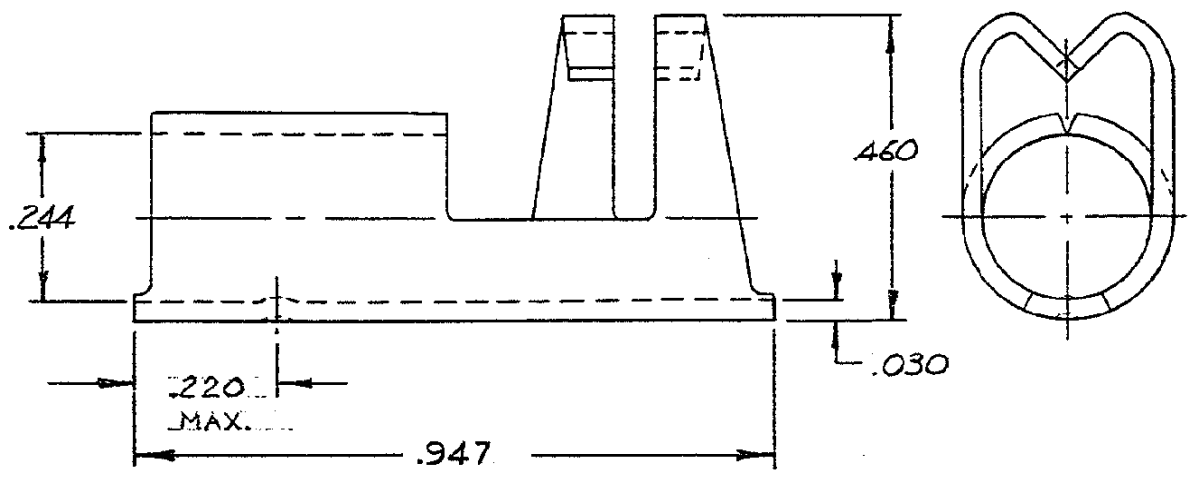

DRAWING MADE IN AMERICAN PROJECTION

LOC **G** PRINT DIST **14** **(B)**

REVISIONS

LTR	REVISION RECORD	DATE	DWN	APVD
C1	REVISED PER ECO-14-012227	30OCT2014	NK	DR

34482

1 OBSOLETE

~~8-34482~~	LOOSE PC. BOX	100	1
34482	LOOSE PC	-	
PART NO	PACKAGE TYPE	QTY	

UNLESS OTHERWISE SPECIFIED DIMENSIONS ARE IN INCHES
TOLERANCES ON:
DECIMALS $\pm .008$
ANGLES $\pm 5^\circ$

MATERIAL
BRASS
(MIL-C-50)

CONTRACT NO. 11

DR. Hans Baer 2-15-73

CHK Am Enomeng 2-15-73

APPD Abel 2-16-73

REL Hans Baer 2-16-73

DSGN APPD

OTHER APPD

STE TE Connectivity

NAME **WIRE TERMINAL
SPARK PLUG - STRAIGHT-ON
WIRE SIZE: 7 MM**

SIZE	CODE IDENT NO.	NUMBER	REV
A	00779	34482	C1

SCALE 4:1 SHEET 1 OF 1