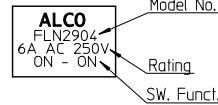

Date Code Printing
last digit of year
A-L = January to December
Day

Panel Cutout
thickness 1 to 2.5mm

Specifications

TE PN	Part	Rating	Initial Contact Resistance	Insulation Resistance	Dielectric Strength	Endurance
2-6437630-3 2-6437630-5 4-6437630-7	FLN2904	AC 125V 6A AC 250V 6A	MAX 10 milliohms at DC 2 ~ 4V 1A	MIN 1000 M Ohms at DC 500V	AC 1kV/1min (AC 1.2kV/1sec)	electrically 50,000 cycles at 20 cycles/minutes (rated load resistive) mechanically 100,000 cycles at 20 cycles/minutes

Function Chart

4 5 6
1 2 3

4 5 6
1 2 3

TE PN	Button	Part	Terminals 1 and 2 4 and 5	Terminals 2 and 3 5 and 6
2-6437630-3	white	FLN2904	ON	ON
2-6437630-5	black	FLN2904	ON	ON
4-6437630-7	red	FLN2904	ON	ON

Materials Chart

1	Case	Polyester Resin	Black
2	Common	C3602BD	Ep-Cu/Ni 3,Au F b
3	Fixed contact	C3602BD+Ag	Ep-Cu/Ni 3,Au F b
4	Frame	SUS	
5	Mounting Sleeve	C3602BD	Ep-Cu/Ni 3 b
6	Leaf spring	SUS	
7	Plate	SUS	
8	Button	Nylon Resin	
PART NO:		PART NAME:	
PART LIST		MATERIAL SURFACE:	
TOLERANCES UNLESS OTHERWISE SPECIFIED ACCORDING TO ISO 8015 and ISO 2768-F		DIMENSIONS: mm	
test dimen. / Prüfmaß: □, auxiliary dimen. / Hilfsmaß: ( ), theor. dimen. / theor. Maß: □, production control dimen. / Fertigungskontrollmaß: [ ], dimen. for measure, technology / messtechn. ret. Maß: [ ]			
DEPARTMENT		D/E	
DRAWER		04.012007 SA00874	
CHECKED			
APPROVED			
ECR-NO:	DATE	NAME	INFO
SCALE:	NAME:	DWG NO:	
Rocker Switch Double pole Small Rocker			©=1968519 OPTIONAL NO: Customer Drawing
REPLACEMENT FOR:	DWG LOC NO: F	SHEET: 1 OF 1	REVISION: A