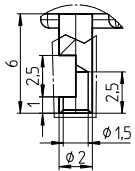

Detail A
Scale 5:1

Date Code Printing
last digit of year
A-L = January to December
Day