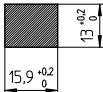

Panel Cutout
thickness 1 to 2.5mm

Specifications

TE PN	Part	Rating	Initial Contact Resistance	Insulation Resistance	Dielectric Strength	Endurance
2-6437630-3 2-6437630-5 4-6437630-7	FLN2904	AC 125V 6A AC 250V 6A	MAX 10 milliohms at DC 2 ~ 4V 1A	MIN 1000 M Ohms at DC 500V	AC 1kV/1min (AC 1.2kV/1sec)	electrically 50,000 cycles at 20 cycles/minutes (rated load resistive) mechanically 100,000 cycles at 20 cycles/minutes