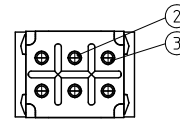

Function Chart

4 5 6
1 2 3

4 5 6
1 2 3

TE PN	Button	Part	Terminals 1 and 2 4 and 5	Terminals 2 and 3 5 and 6
2-6437630-3	white	FLN2904	ON	ON
2-6437630-5	black	FLN2904	ON	ON
4-6437630-7	red	FLN2904	ON	ON

Materials Chart

1	Case	Polyester Resin	Black
2	Common	C3602BD	Ep-Cu/Ni 3,Au F b
3	Fixed contact	C3602BD+Ag	Ep-Cu/Ni 3,Au F b
4	Frame	SUS	
5	Mounting Sleeve	C3602BD	Ep-Cu/Ni 3 b
6	Leaf spring	SUS	
7	Plate	SUS	
8	Button	Nylon Resin	
PART NO:		PART NAME:	
PART LIST		MATERIAL SURFACE:	
TOLERANCES UNLESS OTHERWISE SPECIFIED ACCORDING TO ISO 8015 and ISO 2768-F		DIMENSIONS: mm	
test dimen. / Prüfmaß: □, auxiliary dimen. / Hilfsmaß: ( ), theor. dimen. / theor. Maß: □, production control dimen. / Fertigungskontrollmaß: [ ], dimen. for measure, technology / messtechn. ret. Maß: [ ]			
DEPARTMENT		D/E	
DRAWER		04.012007 SA00874	
CHECKED			
APPROVED			
ECR-NO:	DATE	NAME	INFO
SCALE:	NAME:	DWG NO:	
Rocker Switch Double pole Small Rocker			©=1968519 OPTIONAL NO: Customer Drawing
REPLACEMENT FOR:	DWG LOC NO: F	SHEET: 1 OF 1	REVISION: A