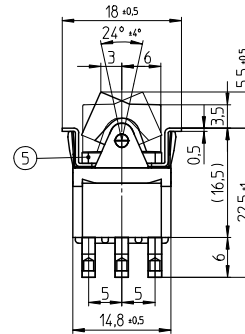

Function Chart

4 5 6
1 2 3

4 5 6
1 2 3

TE PN	Button	Part	Terminals 1 and 2 4 and 5	Terminals 2 and 3 5 and 6
2-6437630-3	white	FLN2904	ON	ON
2-6437630-5	black	FLN2904	ON	ON
4-6437630-7	red	FLN2904	ON	ON

Materials Chart

1	Case	Polyester Resin	Black
2	Common	C3602BD	Ep-Cu/Ni 3,Au F b
3	Fixed contact	C3602BD+Ag	Ep-Cu/Ni 3,Au F b
4	Frame	SUS	
5	Mounting Sleeve	C3602BD	Ep-Cu/Ni 3 b
6	Leaf spring	SUS	
7	Plate	SUS	
8	Button	Nylon Resin	
PART NO:		PART NAME:	
PART LIST		MATERIAL SURFACE:	
TOLERANCES UNLESS OTHERWISE SPECIFIED ACCORDING TO ISO 8015 and ISO 2768-F		DIMENSIONS: mm	
test dimen. / Prüfmaß: □, auxiliary dimen. / Hilfsmaß: ( ), theor. dimen. / theor. Maß: □, production control dimen. / Fertigungskontrollmaß: [ ], dimen. for measure, technology / messtechn. ret. Maß: [ ]			
DEPARTMENT		D/E	
DRAWER		04.012007 SA00874	
CHECKED			
APPROVED			
ECR-NO:	DATE	NAME	INFO
SCALE:	NAME:	DWG NO:	
Rocker Switch Double pole Small Rocker			©=1968519 OPTIONAL NO: Customer Drawing
REPLACEMENT FOR:	DWG LOC NO: F	SHEET: 1 OF 1	REVISION: A