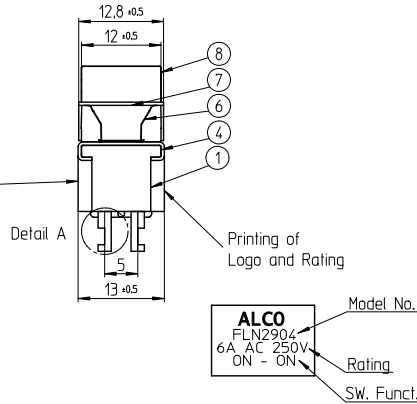

Date Code Printing
last digit of year
A-L = January to December
Day

Panel Cutout
thickness 1 to 2.5mm

Specifications

TE PN	Part	Rating	Initial Contact Resistance	Insulation Resistance	Dielectric Strength	Endurance
2-6437630-3 2-6437630-5 4-6437630-7	FLN2904	AC 125V 6A AC 250V 6A	MAX 10 milliohms at DC 2 ~ 4V 1A	MIN 1000 M Ohms at DC 500V	AC 1kV/1min (AC 1.2kV/1sec)	electrically 50,000 cycles at 20 cycles/minutes (rated load resistive) mechanically 100,000 cycles at 20 cycles/minutes