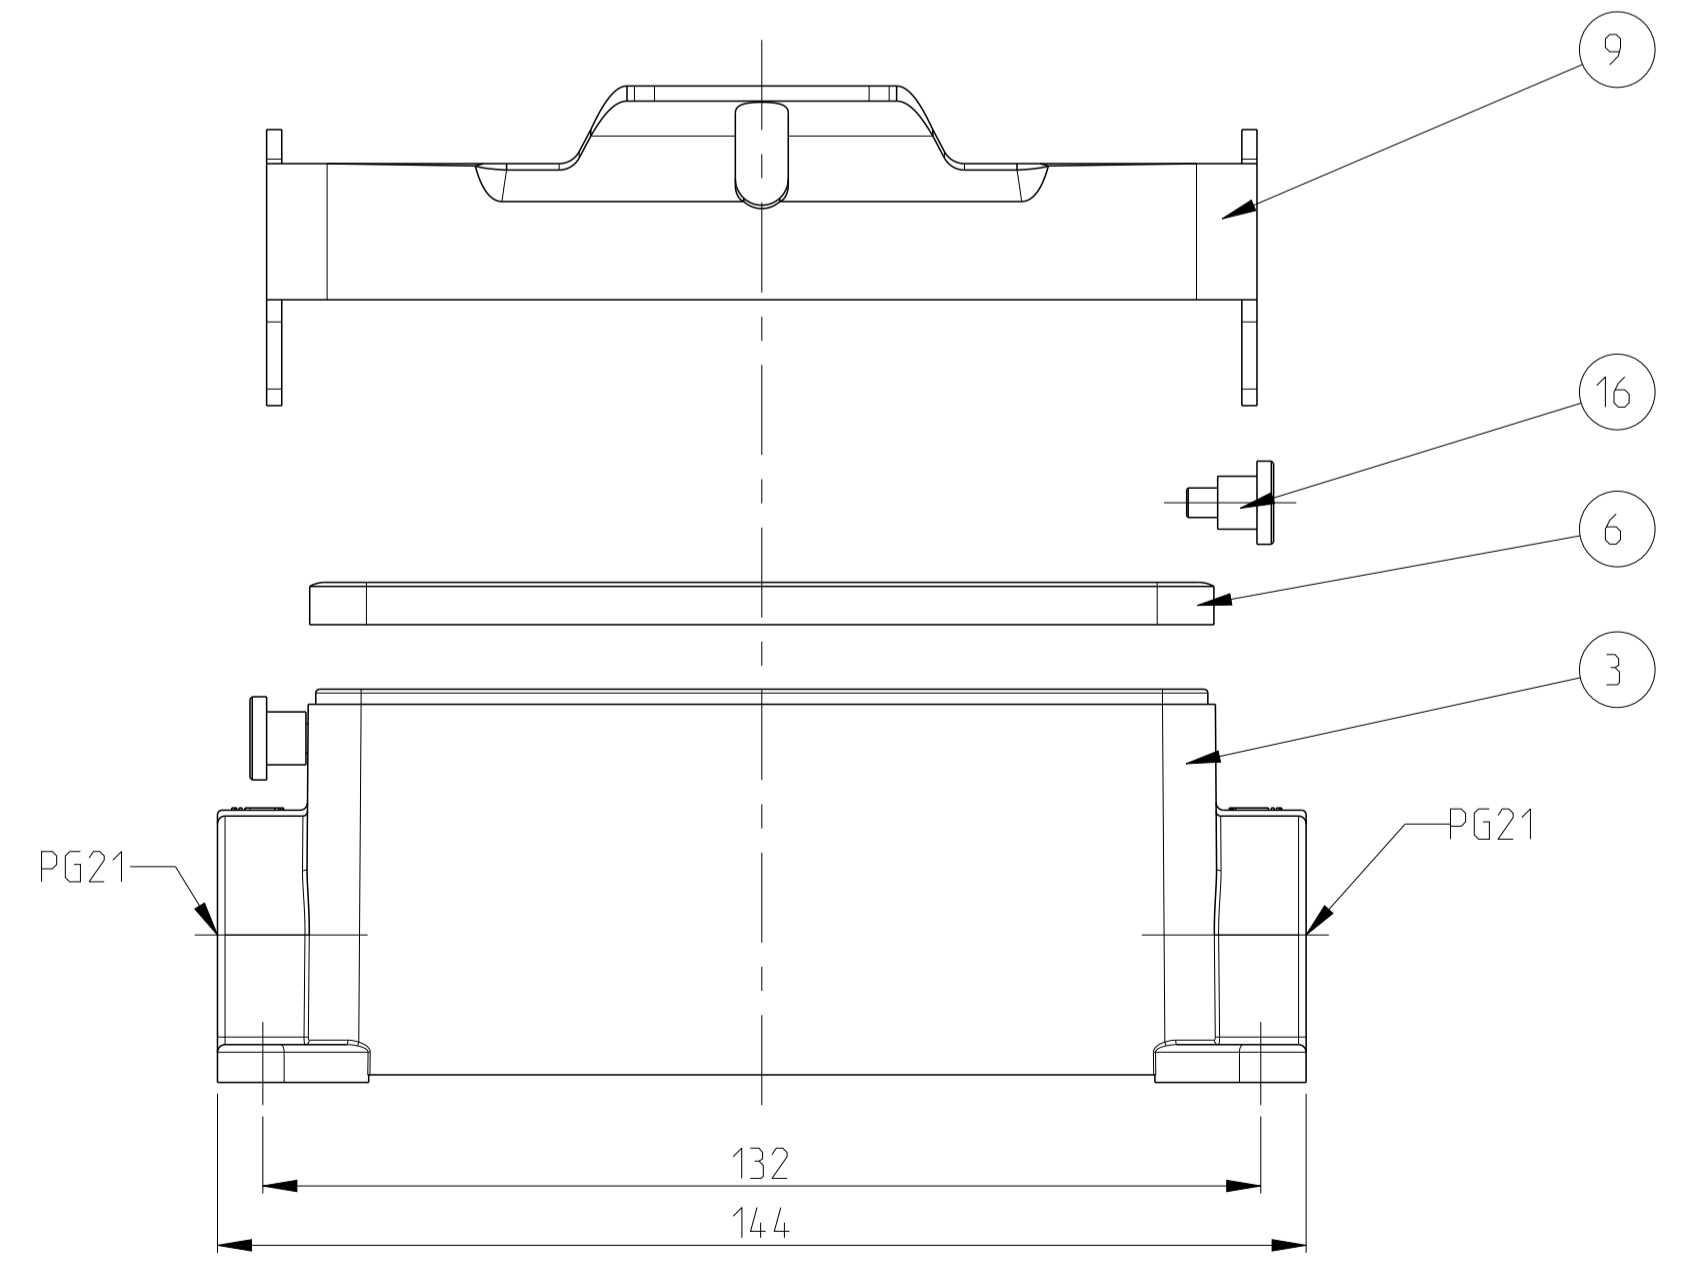

REVISIONS					
P	LTN	DESCRIPTION	DATE	DWN	APVD
A3	ECR-09-013545		05JUN2009	SR	AR
A4	ECR-16-000314		14JAN2016	GEM	JB
A5	REVISED PER ECR-17-013084		12JAN2018	SRG	MKO

NOTES

- PART SHALL BE FREE AND CLEAN OF BURRS AND OTHER FOREIGN MATERIAL
- PACKAGING: QUANTITY 3 PIECES
- VARNISHING INSIDE HOUSING NOT REQUIRED

QTY	OBsolete	OBsolete	OBsolete	OBsolete	DESCRIPTION	MATERIAL	SURFACE	COLOR	ITEM	NOTES
2					SLIDE SPOOL	STAINLESS STEEL	BLANC		20	
	2				SLIDE SPOOL	STEEL	ZINC PLATED	BLUE	19	
			4		LOCKING CLIP	STAINLESS STEEL	BLANC		18	
			4		CLIP POSITIONER	STEEL	ZINC PLATED	BLUE	17	
		2			CLIP POSITIONER	STEEL	ZINC PLATED	BLUE	16	
			2		CLIP SPRING RIGHT	STAINLESS STEEL	BLANC		15	
			2		CLIP SPRING RIGHT	STEEL	ZINC PLATED	BLUE	14	
			2		CLIP SPRING LEFT	STAINLESS STEEL	BLANC		13	
			2		CLIP SPRING LEFT	STEEL	ZINC PLATED	BLUE	12	
2					CLIP POSITIONER	STAINLESS STEEL	BLANC		11	
	2				CLIP POSITIONER	STEEL	ZINC PLATED	BLUE	10	
		1			SIDE CLIP	STEEL	ZINC PLATED	BLUE	9	
			2		LOCKING CLIP	STAINLESS STEEL	BLANC		8	
			2		LOCKING CLIP	STEEL	ZINC PLATED	BLUE	7	
1	1	1	1	1	PROFILE SEAL	NEOPRENE		BLACK	6	
1					SURFACE MOUNTED HOUSING SIDE ENTRY	ALUMINIUM	ALUMINIUM OXID	BLACK	5	
	1				SURFACE MOUNTED HOUSING SIDE ENTRY	ALUMINIUM		GREY	4	
		1			SURFACE MOUNTED HOUSING SIDE ENTRY	ALUMINIUM		GREY	3	
			1		SURFACE MOUNTED HOUSING SIDE ENTRY	ALUMINIUM	ALUMINIUM OXID	BLACK	2	
				1	SURFACE MOUNTED HOUSING SIDE ENTRY	ALUMINIUM		GREY	1	
2-8	1-8	1-2	2-1	1-1	DESCRIPTION	MATERIAL	SURFACE	COLOR	ITEM	NOTES
					HB-24.SG-VS-2.21.Z					
					HB-K-24.SG-VS-2.21.Z					
					HB-24.SG-LB-2.21.Z					
					HB-Z-24.SG-ZVGR-2.21.Z					
					HB-K/Z-24.SG-ZVGR-2.21.Z					

THIS DRAWING IS A CONTROLLED DOCUMENT. DWN: R.SCHNEIDER 05JUN2009
 CH: T.SCHNURPFEL 05JUN2009

TE Connectivity

PRODUCT NAME: SURFACE MOUNTED HOUSING SIDE ENTRY
 HB.24.SG.2.21

SIZE: A1 CAGE CODE: 00779 DRAWING NO: 1102333

SCALE: 1:1 SHEET: 1 OF 1 REV: A5

单击下面可查看定价，库存，交付和生命周期等信息

[>>TE Connectivity\(泰科\)](#)