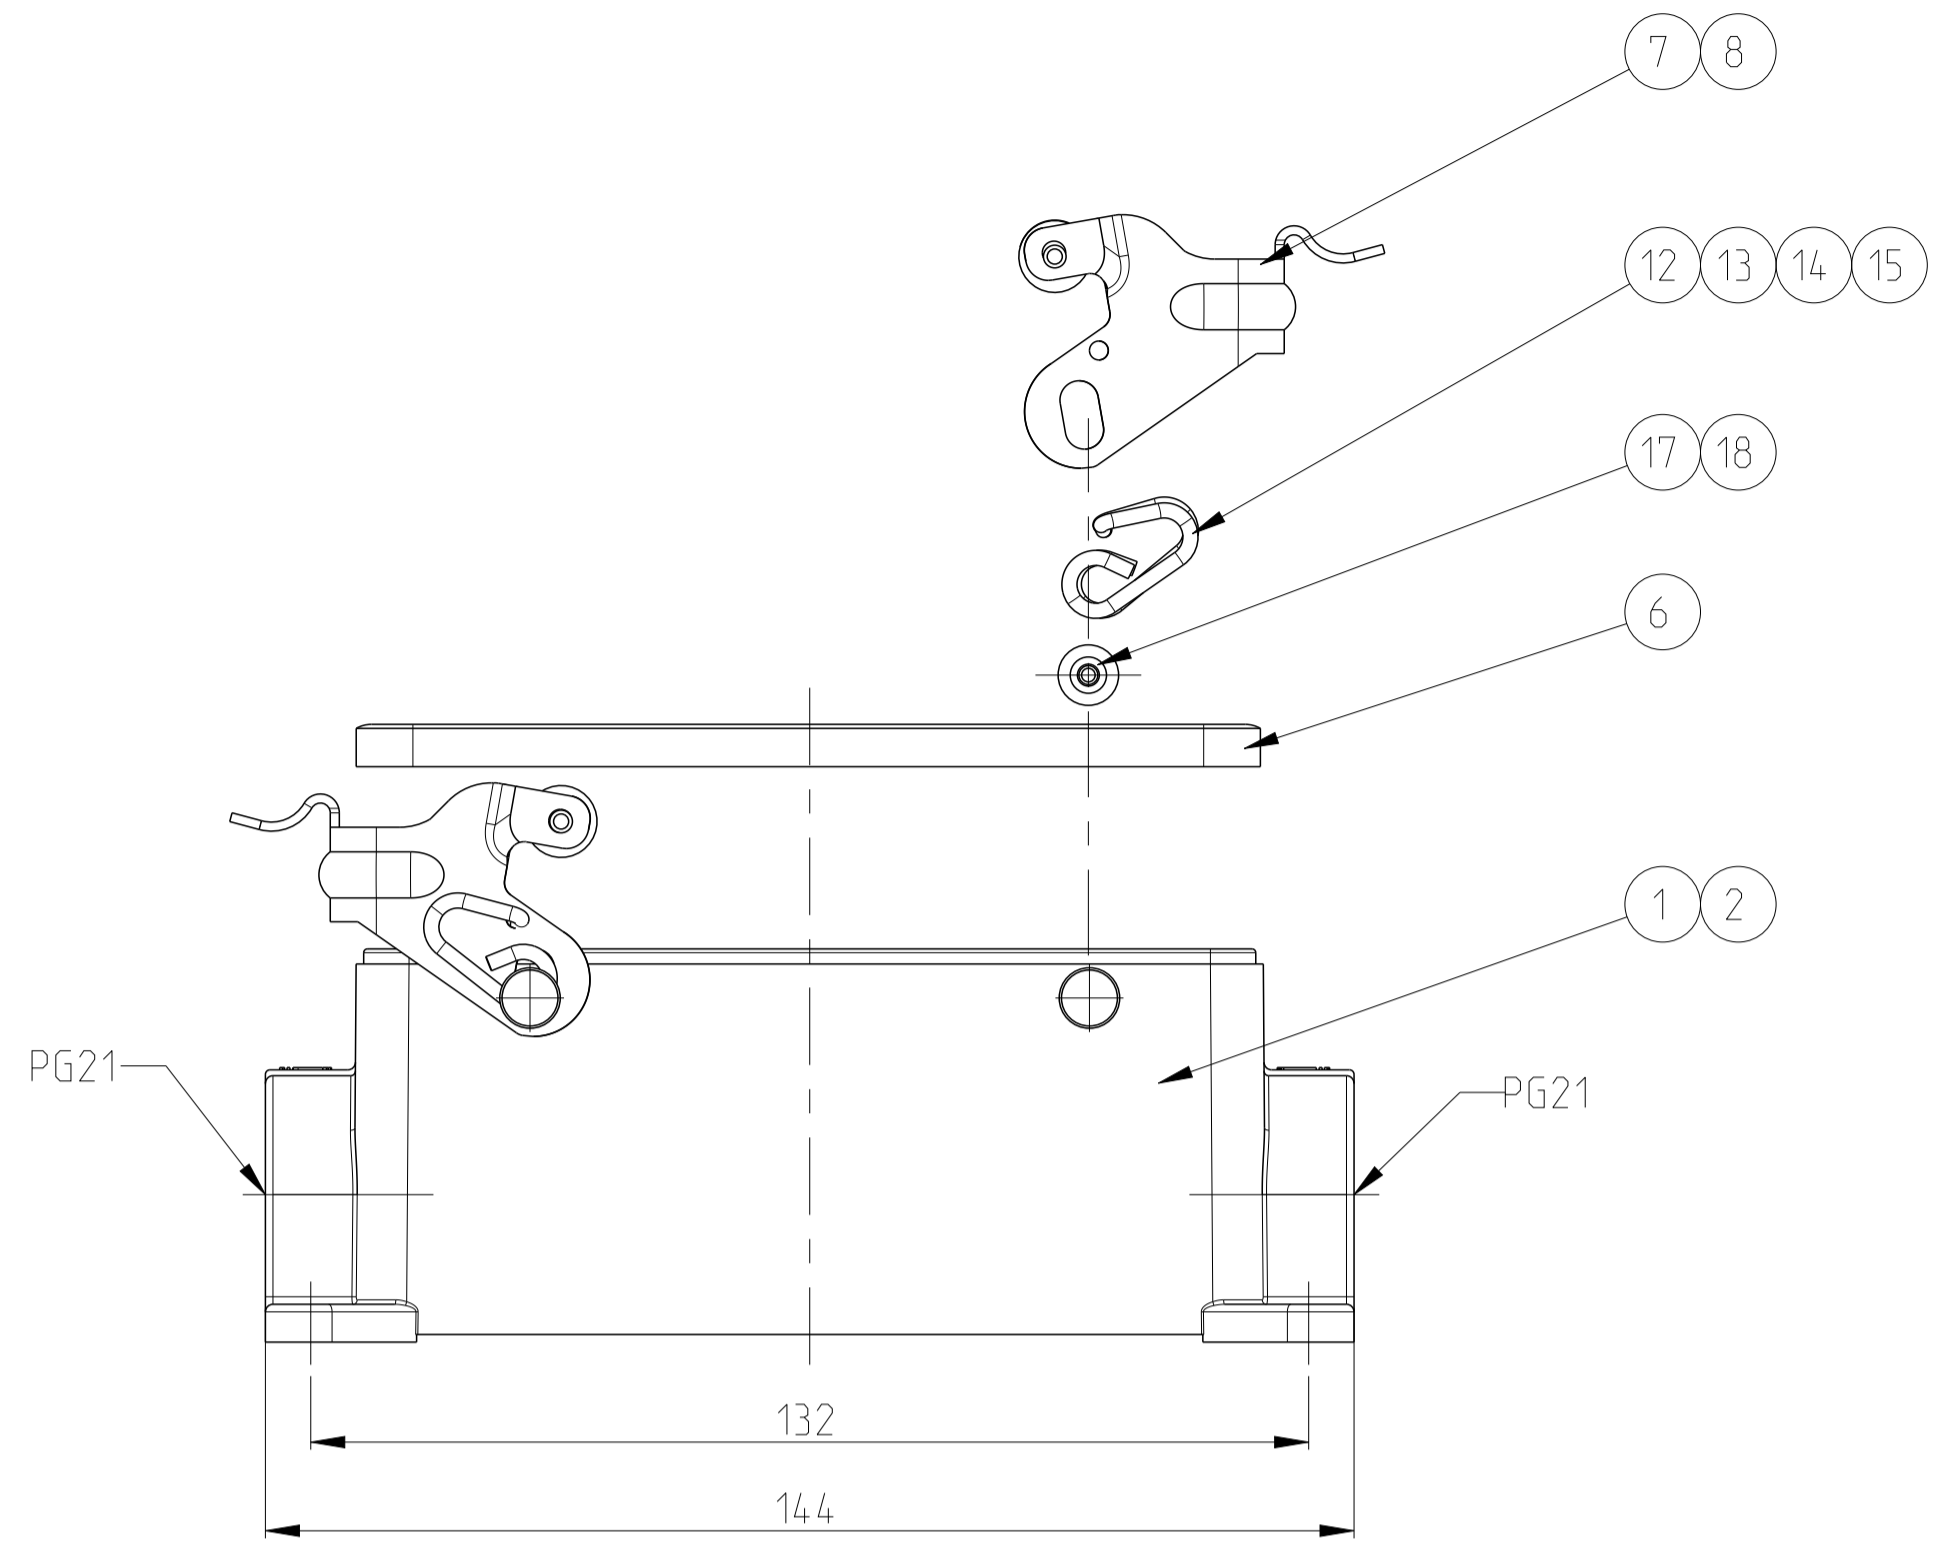

REVISIONS					
P	LTN	DESCRIPTION	DATE	DWN	APVD
A3	ECR-09-013545		05JUN2009	SR	AR
A4	ECR-16-000314		14JAN2016	GEM	JB
A5	REVISED PER ECR-17-013084		12JAN2018	SRG	MKO

NOTES

- PART SHALL BE FREE AND CLEAN OF BURRS AND OTHER FOREIGN MATERIAL
- PACKAGING: QUANTITY 3 PIECES
- VARNISHING INSIDE HOUSING NOT REQUIRED

QTY	OBsolete	OBsolete	OBsolete	OBsolete	DESCRIPTION	MATERIAL	SURFACE	COLOR	ITEM	NOTES
2					SLIDE SPOOL	STAINLESS STEEL	BLANC		20	
	2				SLIDE SPOOL	STEEL	ZINC PLATED	BLUE	19	
			4		LOCKING CLIP	STAINLESS STEEL	BLANC		18	
			4		CLIP POSITIONER	STEEL	ZINC PLATED	BLUE	17	
		2			CLIP POSITIONER	STEEL	ZINC PLATED	BLUE	16	
			2		CLIP SPRING RIGHT	STAINLESS STEEL	BLANC		15	
			2		CLIP SPRING RIGHT	STEEL	ZINC PLATED	BLUE	14	
			2		CLIP SPRING LEFT	STAINLESS STEEL	BLANC		13	
			2		CLIP SPRING LEFT	STEEL	ZINC PLATED	BLUE	12	
2					CLIP POSITIONER	STAINLESS STEEL	BLANC		11	
	2				CLIP POSITIONER	STEEL	ZINC PLATED	BLUE	10	
		1			SIDE CLIP	STEEL	ZINC PLATED	BLUE	9	
			2		LOCKING CLIP	STAINLESS STEEL	BLANC		8	
			2		LOCKING CLIP	STEEL	ZINC PLATED	BLUE	7	
1	1	1	1	1	PROFILE SEAL	NEOPRENE		BLACK	6	
1					SURFACE MOUNTED HOUSING SIDE ENTRY	ALUMINIUM	ALUMINIUM OXID	BLACK	5	
	1				SURFACE MOUNTED HOUSING SIDE ENTRY	ALUMINIUM		GREY	4	
		1			SURFACE MOUNTED HOUSING SIDE ENTRY	ALUMINIUM		GREY	3	
			1		SURFACE MOUNTED HOUSING SIDE ENTRY	ALUMINIUM	ALUMINIUM OXID	BLACK	2	
				1	SURFACE MOUNTED HOUSING SIDE ENTRY	ALUMINIUM		GREY	1	
2-8	1-8	1-2	2-1	1-1	DESCRIPTION	MATERIAL	SURFACE	COLOR	ITEM	NOTES
					HB-24.SG-VS-2.21.Z					
					HB-K-24.SG-VS-2.21.Z					
					HB-24.SG-LB-2.21.Z					
					HB-Z-24.SG-ZVGR-2.21.Z					
					HB-K/Z-24.SG-ZVGR-2.21.Z					

THIS DRAWING IS A CONTROLLED DOCUMENT. DWN: R.SCHNEIDER 05JUN2009
 CH: T.SCHNURPFEL 05JUN2009

TE Connectivity

PRODUCT NAME: SURFACE MOUNTED HOUSING SIDE ENTRY
 HB.24.SG.2.21

SIZE: A1 CAGE CODE: 00779 DRAWING NO: 1102333

SCALE: 1:1 SHEET: 1 OF 1 REV: A5

单击下面可查看定价，库存，交付和生命周期等信息

[>>TE Connectivity\(泰科\)](#)