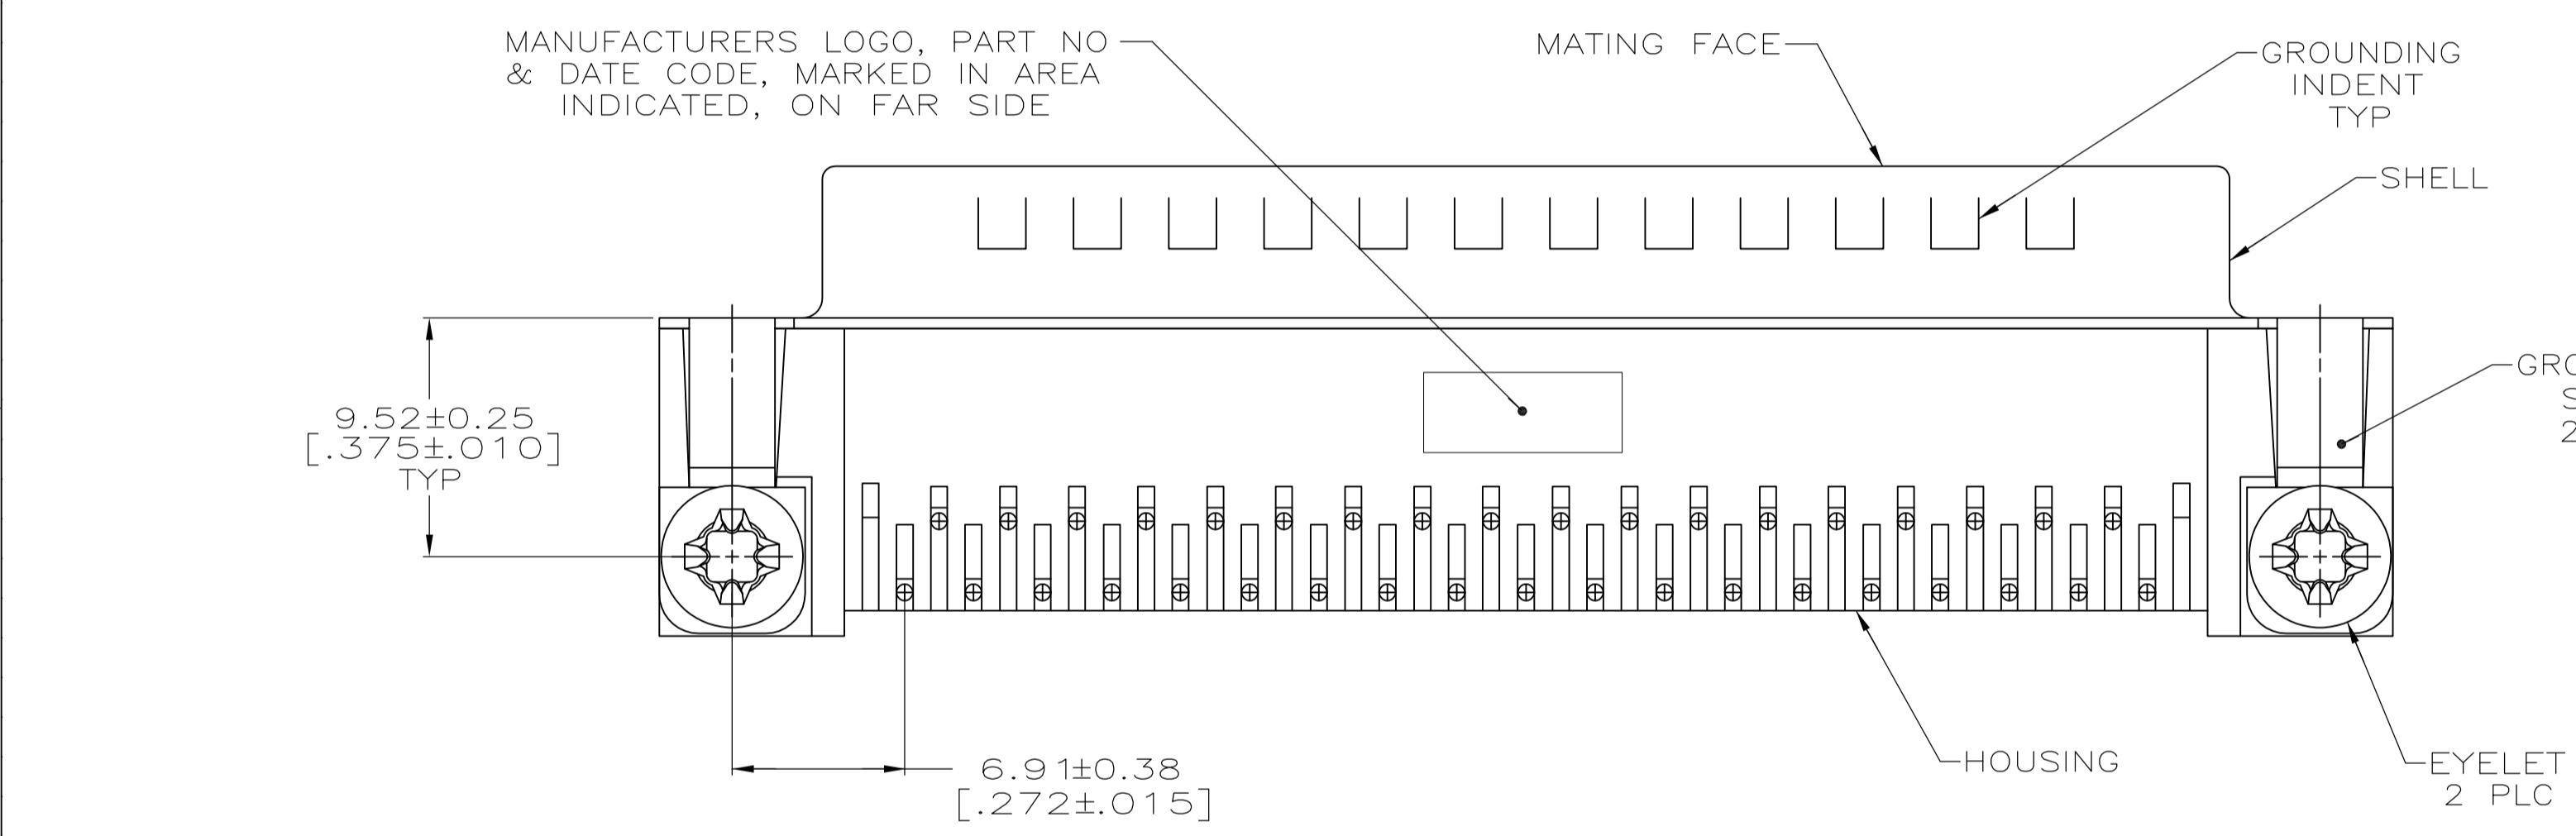

- 1 HOUSING: NYLON OR POLYESTER, FLAME RETARDANT, UL 94V-0 RATED, GLASS FILLED, COLOR BLACK.
CONTACTS: BRASS.
SHELL: CARBON STEEL.
EYELETS: BRASS.
BOARDLOCKS: COPPER ALLOY.
INSERTS: ZINC ALLOY.
SCREWLOCKS: ZINC ALLOY.
- 2 CONTACTS: SEE TABLE.
SHELL: 2.54µm [.000100] MIN TIN OVER 1.27µm [.000050] MIN COPPER.
EYELETS: 5.08µm [.000200] MIN TIN OVER COPPER FLASH.
BOARDLOCKS: 5.08µm [.000200] MIN TIN OVER 1.27µm [.000050] MIN NICKEL.
INSERTS: CLEAR CHROMATE.
SCREWLOCKS: CLEAR CHROMATE.
- 3 GOLD FLASH ON THE MATING SURFACES, 2.54µm [.000100] MIN TIN PLATE ON THE SOLDER END, 1.27µm [.000050] MIN NICKEL UNDERPLATE ON THE ENTIRE CONTACT.
- 4 0.76µm [.000030] MIN GOLD PLATE ON THE MATING SURFACES, 2.54µm [.000100] MIN TIN PLATE ON THE SOLDER END, 1.27µm [.000050] MIN NICKEL UNDERPLATE ON THE ENTIRE CONTACT -OR- GOLD FLASH OVER PALLADIUM-NICKEL PLATE, 0.76µm [.000030] MIN TOTAL ON THE MATING SURFACES, 2.54µm [.000100] MIN TIN PLATE ON THE SOLDER END, 1.27µm [.000050] MIN NICKEL UNDERPLATE ON THE ENTIRE CONTACT.
- 5 DIMENSION APPLIES FROM CENTER OF CONTACTS.

RECOMMENDED P.C. BOARD MOUNTING DIMENSIONS
P.C. BOARD THICKNESS: 1.57 [.062]

SEE DETAIL E	4	5747843-6
SEE DETAIL D	4	5747843-4
SEE DETAIL D	3	5747843-3
NONE	4	5747843-2
MOUNTING HARDWARE	CONTACT FINISH	PART NUMBER

THIS DRAWING IS A CONTROLLED DOCUMENT. DIMENSIONING AND TOLERANCING PER ASME Y14.5M-2009		DIN G. ATTADIA - 04-13-05	DOCKS 04-13-05	STE TE Connectivity	
DIMENSIONS: mm [INCHES]		APVD M. WALMSLEY 04-13-05	NAME	PLUG ASSEMBLY, SIZE 4, 37 POSITION, RIGHT ANGLE, FRONT METAL SHELL, .318 SERIES, BOARDLOCKS, AMPLIMITE HD-20	
TOLERANCES UNLESS OTHERWISE SPECIFIED:		PRODUCT SPEC	APPLICATION SPEC	SIZE	CAGE CODE DRAWING NO
0 PLC	± -	108-40025	114-40010	A1	00779
1 PLC	± -				
2 PLC	± -				
3 PLC	± 0.13 [.005]				
4 PLC	± -				
ANGLES	± -				
MATERIAL	FINISH	WEIGHT	SCALE	SHEET	REV
1	2	-	4:1	1 OF 1	E
CUSTOMER DRAWING		SCALE 4:1		SHEET 1 OF 1 REV E	