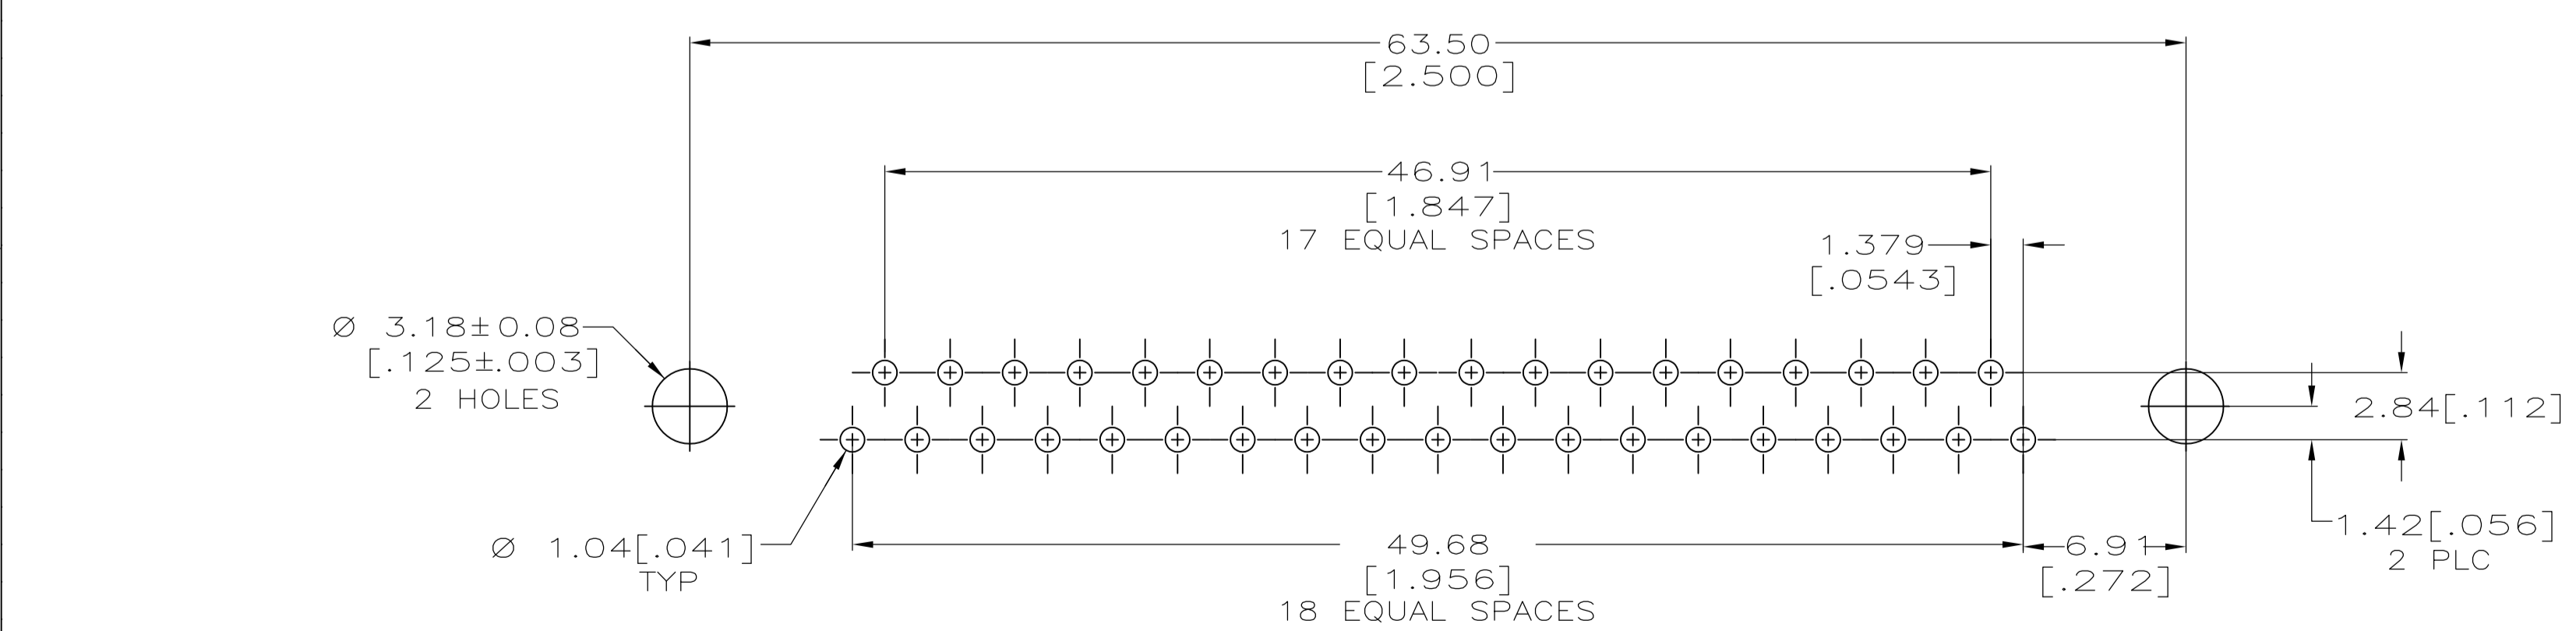

- 1 HOUSING: NYLON OR POLYESTER, FLAME RETARDANT, UL 94V-0 RATED, GLASS FILLED, COLOR BLACK.
CONTACTS: BRASS.
SHELL: CARBON STEEL.
EYELETS: BRASS.
BOARDLOCKS: COPPER ALLOY.
INSERTS: ZINC ALLOY.
SCREWLOCKS: ZINC ALLOY.
- 2 CONTACTS: SEE TABLE.
SHELL: 2.54µm [.000100] MIN TIN OVER 1.27µm [.000050] MIN COPPER.
EYELETS: 5.08µm [.000200] MIN TIN OVER COPPER FLASH.
BOARDLOCKS: 5.08µm [.000200] MIN TIN OVER 1.27µm [.000050] MIN NICKEL.
INSERTS: CLEAR CHROMATE.
SCREWLOCKS: CLEAR CHROMATE.
- 3 GOLD FLASH ON THE MATING SURFACES, 2.54µm [.000100] MIN TIN PLATE ON THE SOLDER END, 1.27µm [.000050] MIN NICKEL UNDERPLATE ON THE ENTIRE CONTACT.
- 4 0.76µm [.000030] MIN GOLD PLATE ON THE MATING SURFACES, 2.54µm [.000100] MIN TIN PLATE ON THE SOLDER END, 1.27µm [.000050] MIN NICKEL UNDERPLATE ON THE ENTIRE CONTACT -OR- GOLD FLASH OVER PALLADIUM-NICKEL PLATE, 0.76µm [.000030] MIN TOTAL ON THE MATING SURFACES, 2.54µm [.000100] MIN TIN PLATE ON THE SOLDER END, 1.27µm [.000050] MIN NICKEL UNDERPLATE ON THE ENTIRE CONTACT.
- 5 DIMENSION APPLIES FROM CENTER OF CONTACTS.

RECOMMENDED P.C. BOARD MOUNTING DIMENSIONS
P.C. BOARD THICKNESS: 1.57 [.062]

SEE DETAIL E	4	5747843-6
SEE DETAIL D	4	5747843-4
SEE DETAIL D	3	5747843-3
NONE	4	5747843-2
MOUNTING HARDWARE	CONTACT FINISH	PART NUMBER

THIS DRAWING IS A CONTROLLED DOCUMENT. DIMENSIONING AND TOLERANCING PER ASME Y14.5M-2009		DIN G. ATTADIA - 04-13-05	DOCKS 04-13-05	STE TE Connectivity	
DIMENSIONS: mm [INCHES]		APVD M. WALMSLEY 04-13-05	NAME	PLUG ASSEMBLY, SIZE 4, 37 POSITION, RIGHT ANGLE, FRONT METAL SHELL, .318 SERIES, BOARDLOCKS, AMPLIMITE HD-20	
TOLERANCES UNLESS OTHERWISE SPECIFIED:		PRODUCT SPEC	APPLICATION SPEC	SIZE	CAGE CODE DRAWING NO
0 PLC	± -	108-40025	114-40010	A1	00779
1 PLC	± -				
2 PLC	± -				
3 PLC	± 0.13 [.005]				
4 PLC	± -				
ANGLES	± -				
MATERIAL	FINISH	WEIGHT	SCALE	SHEET	REV
1	2	-	4:1	1 OF 1	E
CUSTOMER DRAWING		SCALE 4:1		SHEET 1 OF 1 REV E	