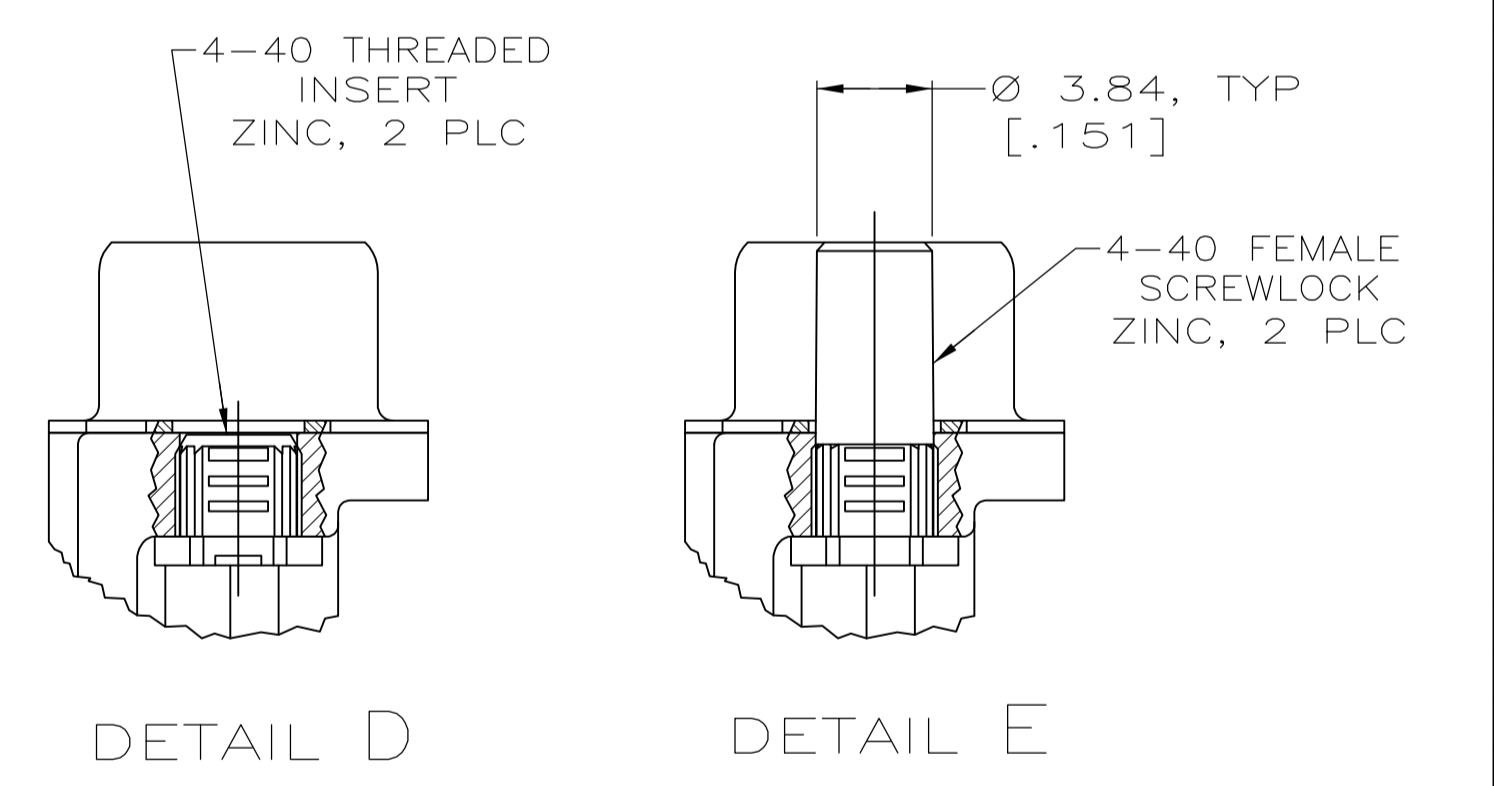

- 1 HOUSING: NYLON OR POLYESTER, FLAME RETARDANT, UL 94V-0 RATED, GLASS FILLED, COLOR BLACK.
CONTACTS: BRASS.
SHELL: CARBON STEEL.
EYELETS: BRASS.
BOARDLOCKS: COPPER ALLOY.
INSERTS: ZINC ALLOY.
SCREWLOCKS: ZINC ALLOY.
- 2 CONTACTS: SEE TABLE.
SHELL: 2.54µm [.000100] MIN TIN OVER 1.27µm [.000050] MIN COPPER.
EYELETS: 5.08µm [.000200] MIN TIN OVER COPPER FLASH.
BOARDLOCKS: 5.08µm [.000200] MIN TIN OVER 1.27µm [.000050] MIN NICKEL.
INSERTS: CLEAR CHROMATE.
SCREWLOCKS: CLEAR CHROMATE.
- 3 GOLD FLASH ON THE MATING SURFACES, 2.54µm [.000100] MIN TIN PLATE ON THE SOLDER END, 1.27µm [.000050] MIN NICKEL UNDERPLATE ON THE ENTIRE CONTACT.
- 4 0.76µm [.000030] MIN GOLD PLATE ON THE MATING SURFACES, 2.54µm [.000100] MIN TIN PLATE ON THE SOLDER END, 1.27µm [.000050] MIN NICKEL UNDERPLATE ON THE ENTIRE CONTACT -OR- GOLD FLASH OVER PALLADIUM-NICKEL PLATE, 0.76µm [.000030] MIN TOTAL ON THE MATING SURFACES, 2.54µm [.000100] MIN TIN PLATE ON THE SOLDER END, 1.27µm [.000050] MIN NICKEL UNDERPLATE ON THE ENTIRE CONTACT.
- 5 DIMENSION APPLIES FROM CENTER OF CONTACTS.

RECOMMENDED P.C. BOARD MOUNTING DIMENSIONS
P.C. BOARD THICKNESS: 1.57 [.062]

SEE DETAIL E	4	5747843-6
SEE DETAIL D	4	5747843-4
SEE DETAIL D	3	5747843-3
NONE	4	5747843-2
MOUNTING HARDWARE	CONTACT FINISH	PART NUMBER

THIS DRAWING IS A CONTROLLED DOCUMENT. DIMENSIONING AND TOLERANCING PER ASME Y14.5M-2009		DIN G. ATTADIA - 04-13-05	DOCKS 04-13-05	STE TE Connectivity	
DIMENSIONS: mm [INCHES]		APVD M. WALMSLEY 04-13-05	NAME	PLUG ASSEMBLY, SIZE 4, 37 POSITION, RIGHT ANGLE, FRONT METAL SHELL, .318 SERIES, BOARDLOCKS, AMPLIMITE HD-20	
TOLERANCES UNLESS OTHERWISE SPECIFIED:		PRODUCT SPEC	APPLICATION SPEC	SIZE	CAGE CODE DRAWING NO
0 PLC	± -	108-40025	114-40010	A1	00779
1 PLC	± -				
2 PLC	± -				
3 PLC	± 0.13 [.005]				
4 PLC	± -				
ANGLES	± -				
MATERIAL	FINISH	WEIGHT	SCALE	SHEET	REV
1	2	-	4:1	1 OF 1	E
CUSTOMER DRAWING		SCALE 4:1		SHEET 1 OF 1 REV E	