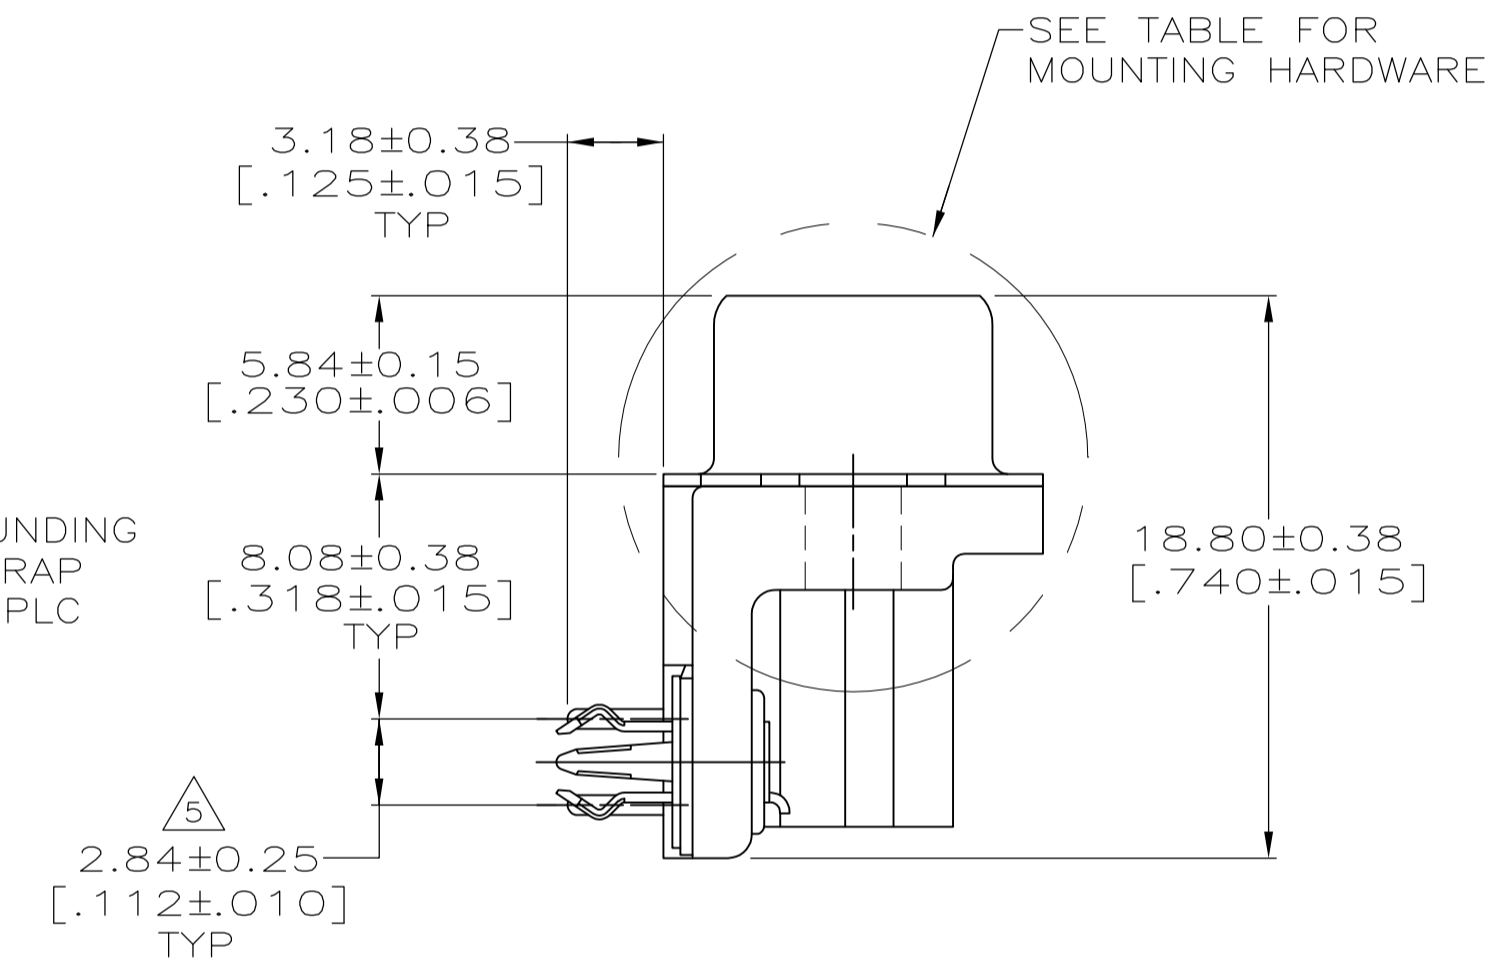

- 1 HOUSING: NYLON OR POLYESTER, FLAME RETARDANT, UL 94V-0 RATED, GLASS FILLED, COLOR BLACK.
CONTACTS: BRASS.
SHELL: CARBON STEEL.
EYELETS: BRASS.
BOARDLOCKS: COPPER ALLOY.
INSERTS: ZINC ALLOY.
SCREWLOCKS: ZINC ALLOY.
- 2 CONTACTS: SEE TABLE.
SHELL: 2.54µm [.000100] MIN TIN OVER 1.27µm [.000050] MIN COPPER.
EYELETS: 5.08µm [.000200] MIN TIN OVER COPPER FLASH.
BOARDLOCKS: 5.08µm [.000200] MIN TIN OVER 1.27µm [.000050] MIN NICKEL.
INSERTS: CLEAR CHROMATE.
SCREWLOCKS: CLEAR CHROMATE.
- 3 GOLD FLASH ON THE MATING SURFACES, 2.54µm [.000100] MIN TIN PLATE ON THE SOLDER END, 1.27µm [.000050] MIN NICKEL UNDERPLATE ON THE ENTIRE CONTACT.
- 4 0.76µm [.000030] MIN GOLD PLATE ON THE MATING SURFACES, 2.54µm [.000100] MIN TIN PLATE ON THE SOLDER END, 1.27µm [.000050] MIN NICKEL UNDERPLATE ON THE ENTIRE CONTACT -OR- GOLD FLASH OVER PALLADIUM-NICKEL PLATE, 0.76µm [.000030] MIN TOTAL ON THE MATING SURFACES, 2.54µm [.000100] MIN TIN PLATE ON THE SOLDER END, 1.27µm [.000050] MIN NICKEL UNDERPLATE ON THE ENTIRE CONTACT.
- 5 DIMENSION APPLIES FROM CENTER OF CONTACTS.

RECOMMENDED P.C. BOARD MOUNTING DIMENSIONS
P.C. BOARD THICKNESS: 1.57 [.062]

SEE DETAIL E	4	5747843-6
SEE DETAIL D	4	5747843-4
SEE DETAIL D	3	5747843-3
NONE	4	5747843-2
MOUNTING HARDWARE	CONTACT FINISH	PART NUMBER

THIS DRAWING IS A CONTROLLED DOCUMENT. DIMENSIONING AND TOLERANCING PER ASME Y14.5M-2009		DIN G. ATTADIA - 04-13-05	DOCKS 04-13-05	STE TE Connectivity	
DIMENSIONS: mm [INCHES]		APVD M. WALMSLEY 04-13-05	NAME	PLUG ASSEMBLY, SIZE 4, 37 POSITION, RIGHT ANGLE, FRONT METAL SHELL, .318 SERIES, BOARDLOCKS, AMPLIMITE HD-20	
TOLERANCES UNLESS OTHERWISE SPECIFIED:		PRODUCT SPEC	APPLICATION SPEC	SIZE	CAGE CODE DRAWING NO
0 PLC	± -	108-40025	114-40010	A1	00779
1 PLC	± -				
2 PLC	± -				
3 PLC	± 0.13 [.005]				
4 PLC	± -				
ANGLES	± -				
MATERIAL	FINISH	WEIGHT	SCALE	SHEET	REV
1	2	-	4:1	1 OF 1	E
CUSTOMER DRAWING		SCALE 4:1		SHEET 1 OF 1 REV E	