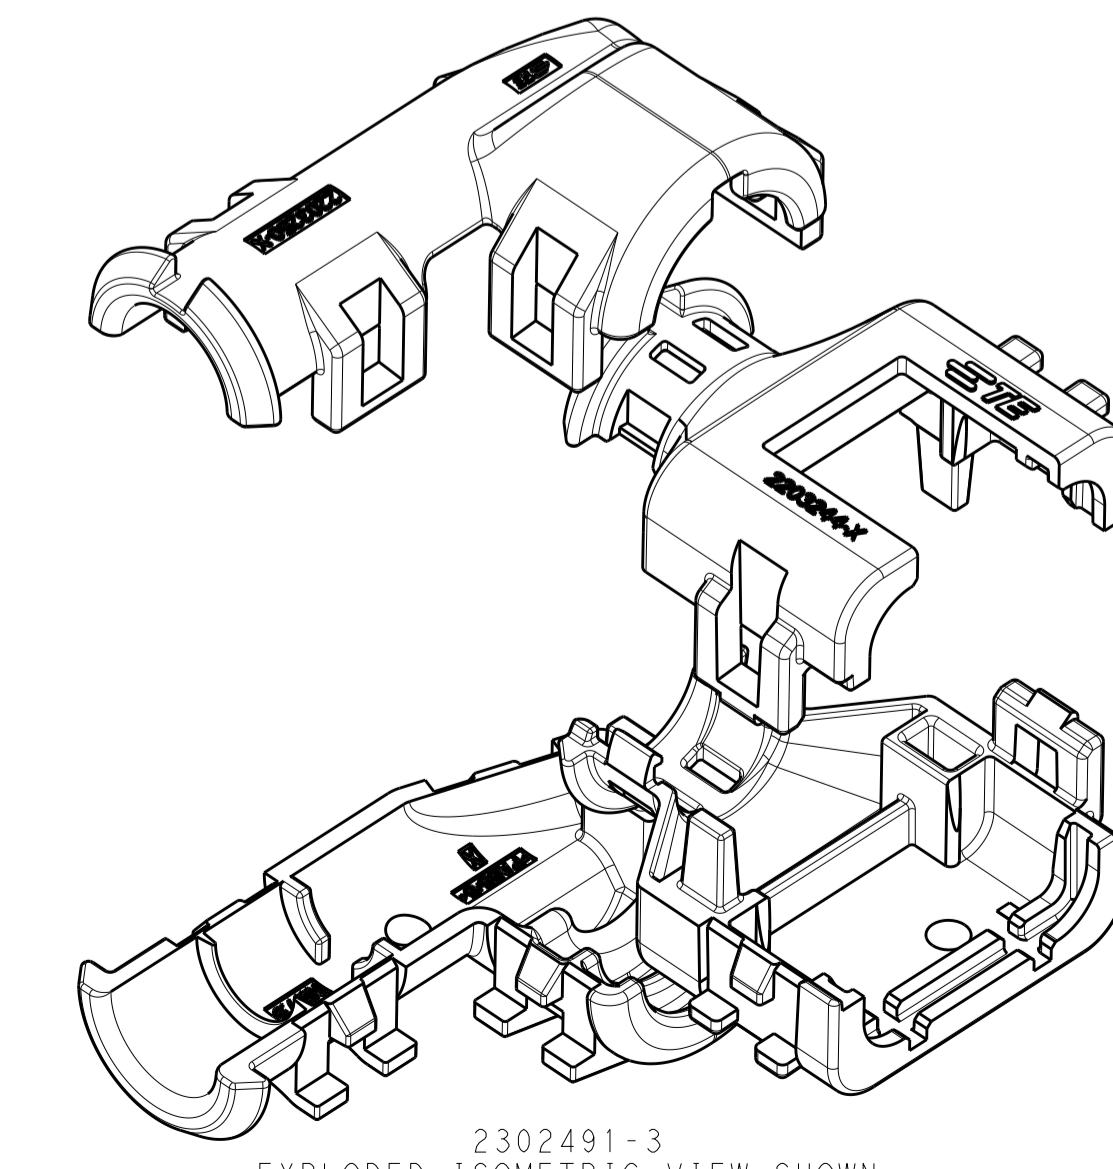

- 1 MATERIAL: NYLON MOLDING COMPOUND, BLACK, PA66/6.
- 2 BACKSHELL DESIGNED SUCH THAT TWO HALVES ATTACH TO ONE ANOTHER AND CLAMP AROUND THE CONNECTOR COVER.
- 3 ELBOW DESIGNED SUCH THAT TWO HALVES ATTACH TO ONE ANOTHER AND CLAMP AROUND THE BACKSHELL COLLAR.
- 4 DIMENSIONS TO BE MEASURED WHEN ELBOWS AND BACKSHELLS ASSEMBLED.
- 5 PRODUCT WEIGHTS:  
2302491-1: 9.70g ASSEMBLED  
2302491-2: 10.35g ASSEMBLED  
2302491-3: 9.80g ASSEMBLED
- 6 4mm WIDE SLOTS FOR TIE WRAP TO SECURE HARNESS WIRES (-1 ONLY).
- 7 HEAT SHRINK TUBING FEATURE (-1 AND -3 ONLY).
- 8. INSTRUCTION SHEET: 408-151043.
- 9. CONDUIT PROFILE: NORMAL ONLY.

2302491-2  
ASSEMBLED ISOMETRIC VIEW SHOWN

2302491-2  
EXPLODED ISOMETRIC VIEW SHOWN

2302491-1  
ASSEMBLED VIEW SHOWN  
DIMENSIONS SHOWN TYPICAL FOR 2302491-1 AND -3

2302491-3  
ASSEMBLED ISOMETRIC VIEW SHOWN

2302491-3  
EXPLODED ISOMETRIC VIEW SHOWN

2302491-2  
ASSEMBLED VIEW SHOWN  
DIMENSIONS SHOWN FOR 2302491-2 ONLY

776429-X	NC08	NW7.5	2302491-3
776523-X	NC12	NW10	2302491-2
	SMOOTH	SMOOTH	2302491-1
FITS ON PLUG ASSY	CORRGATE NC	CORRGATE NW	PART NUMBER
	CONDUIT SIZE		

NAME: BACKSHELL AND ELBOW KIT, 3 POSITION, PLUG ASSEMBLY, AMPSEAL 16

PRODUCT SPEC: 108-151043

APPLICATION SPEC:

SIZE: A1 CAGE CODE: 100779 DRAWING NO: C=2302491

RESTRICTED TO:

SCALE: 2:1 SHEET 1 OF 1 REV: A2