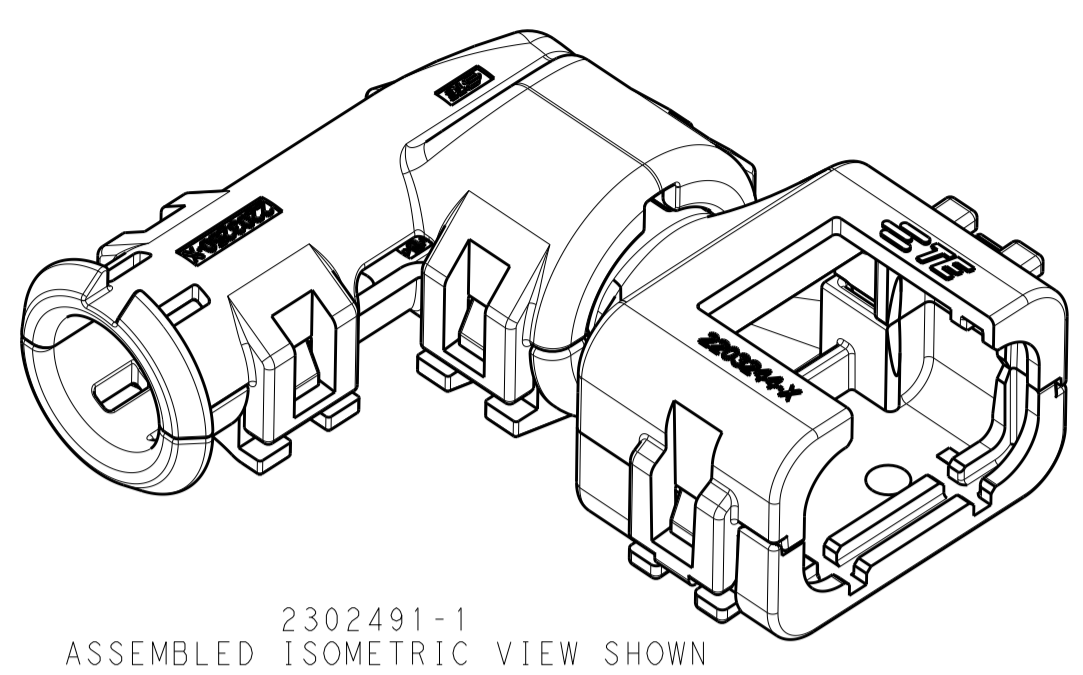

REVISIONS				
P	LTN	DESCRIPTION	DATE	OWN APVD
A		RELEASED PER ECO-16-007279	12MAY2016	JM RB
A2		REV PER ECO-16-013256	08SEP2016	JM RB

2302491-1
ASSEMBLED ISOMETRIC VIEW SHOWN