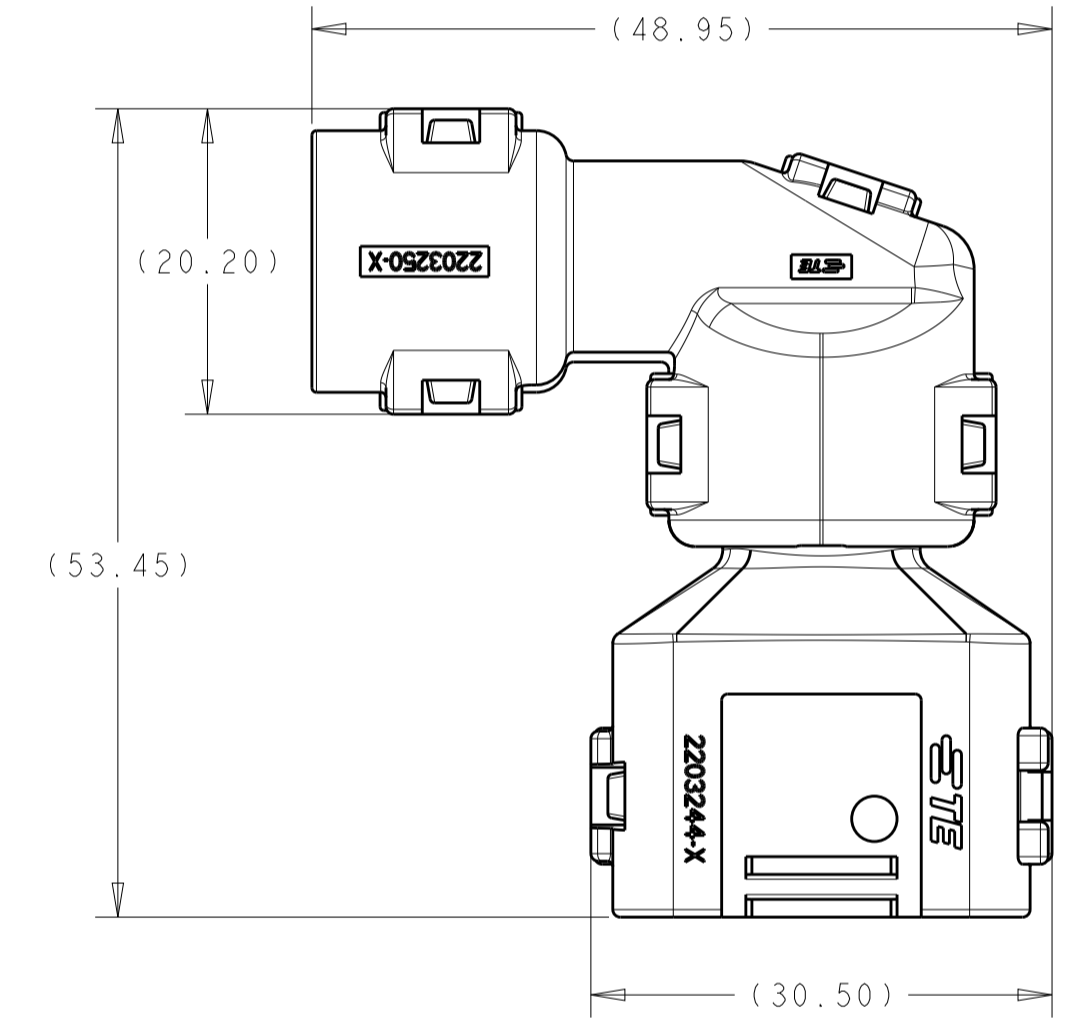

- 1 MATERIAL: NYLON MOLDING COMPOUND, BLACK, PA66/6.
- 2 BACKSHELL DESIGNED SUCH THAT TWO HALVES ATTACH TO ONE ANOTHER AND CLAMP AROUND THE CONNECTOR COVER.
- 3 ELBOW DESIGNED SUCH THAT TWO HALVES ATTACH TO ONE ANOTHER AND CLAMP AROUND THE BACKSHELL COLLAR.
- 4 DIMENSIONS TO BE MEASURED WHEN ELBOWS AND BACKSHELLS ASSEMBLED.
- 5 PRODUCT WEIGHTS:  
2302491-1: 9.70g ASSEMBLED  
2302491-2: 10.35g ASSEMBLED  
2302491-3: 9.80g ASSEMBLED
- 6 4mm WIDE SLOTS FOR TIE WRAP TO SECURE HARNESS WIRES (-1 ONLY).
- 7 HEAT SHRINK TUBING FEATURE (-1 AND -3 ONLY).
- 8. INSTRUCTION SHEET: 408-151043.
- 9. CONDUIT PROFILE: NORMAL ONLY.

2302491-2  
ASSEMBLED ISOMETRIC VIEW SHOWN

2302491-2  
EXPLODED ISOMETRIC VIEW SHOWN

2302491-1  
ASSEMBLED VIEW SHOWN  
DIMENSIONS SHOWN TYPICAL FOR 2302491-1 AND -3

2302491-3  
ASSEMBLED ISOMETRIC VIEW SHOWN

2302491-3  
EXPLODED ISOMETRIC VIEW SHOWN

2302491-2  
ASSEMBLED VIEW SHOWN  
DIMENSIONS SHOWN FOR 2302491-2 ONLY

776429-X	NC08	NW7.5	2302491-3
776523-X	NC12	NW10	2302491-2
	SMOOTH	SMOOTH	2302491-1
FITS ON PLUG ASSY	CORRGATE NC	CORRGATE NW	PART NUMBER
	CONDUIT SIZE		

THIS DRAWING IS A CONTROLLED DOCUMENT.

DIMENSIONS:	TOLERANCES UNLESS OTHERWISE SPECIFIED:	0 PLC ±	1 PLC ±	2 PLC ±	3 PLC ±	4 PLC ±	ANGLES ±	FINISH
mm								

MATERIAL: 1

WEIGHT: 5

CUSTOMER DRAWING

OWN: J MCNEAL 13APR2016  
CHK: R BALTER 13APR2016  
APVD: R BALTER 13APR2016