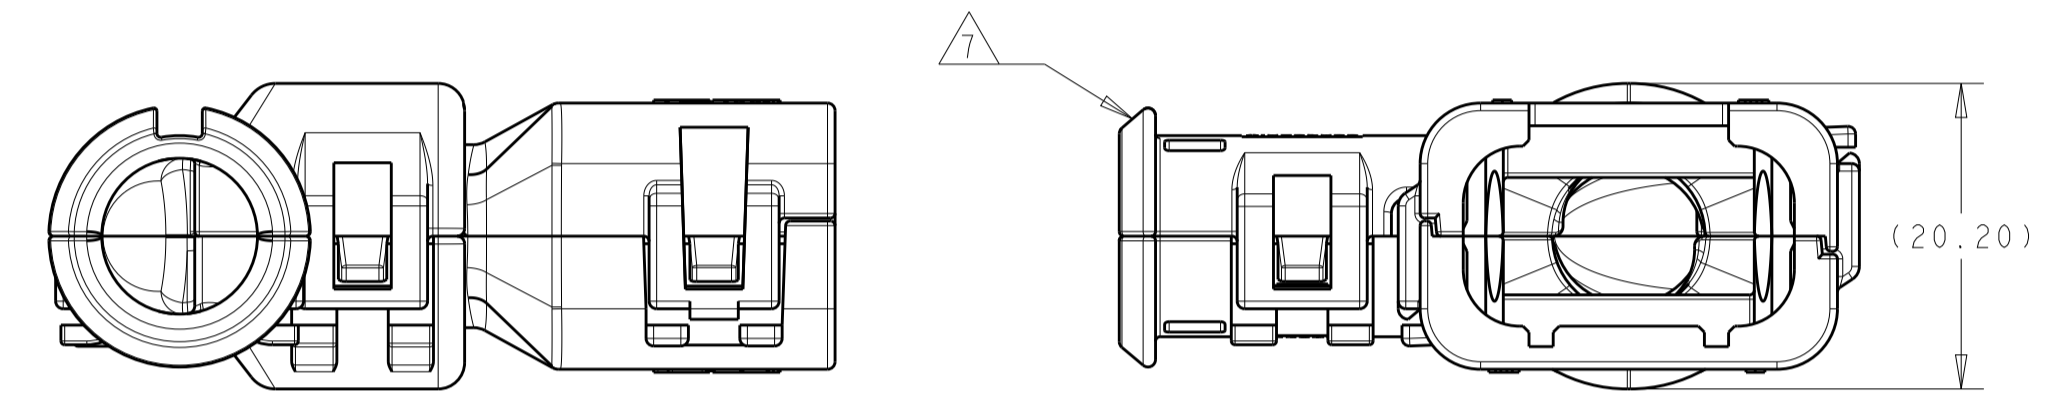

- 1 MATERIAL: NYLON MOLDING COMPOUND, BLACK, PA66/6.
- 2 BACKSHELL DESIGNED SUCH THAT TWO HALVES ATTACH TO ONE ANOTHER AND CLAMP AROUND THE CONNECTOR COVER.
- 3 ELBOW DESIGNED SUCH THAT TWO HALVES ATTACH TO ONE ANOTHER AND CLAMP AROUND THE BACKSHELL COLLAR.
- 4 DIMENSIONS TO BE MEASURED WHEN ELBOWS AND BACKSHELLS ASSEMBLED.
- 5 PRODUCT WEIGHTS:  
2302491-1: 9.70g ASSEMBLED  
2302491-2: 10.35g ASSEMBLED  
2302491-3: 9.80g ASSEMBLED
- 6 4mm WIDE SLOTS FOR TIE WRAP TO SECURE HARNESS WIRES (-1 ONLY).
- 7 HEAT SHRINK TUBING FEATURE (-1 AND -3 ONLY).
- 8. INSTRUCTION SHEET: 408-151043.
- 9. CONDUIT PROFILE: NORMAL ONLY.

2302491-2  
ASSEMBLED ISOMETRIC VIEW SHOWN

2302491-2  
EXPLODED ISOMETRIC VIEW SHOWN

2302491-1  
ASSEMBLED VIEW SHOWN  
DIMENSIONS SHOWN TYPICAL FOR 2302491-1 AND -3

2302491-3  
ASSEMBLED ISOMETRIC VIEW SHOWN

2302491-3  
EXPLODED ISOMETRIC VIEW SHOWN

2302491-2  
ASSEMBLED VIEW SHOWN  
DIMENSIONS SHOWN FOR 2302491-2 ONLY

776429-X	NC08	NW7.5	2302491-3
776523-X	NC12	NW10	2302491-2
	SMOOTH	SMOOTH	2302491-1
FITS ON PLUG ASSY	CORRGATE NC	CORRGATE NW	PART NUMBER
	CONDUIT SIZE		