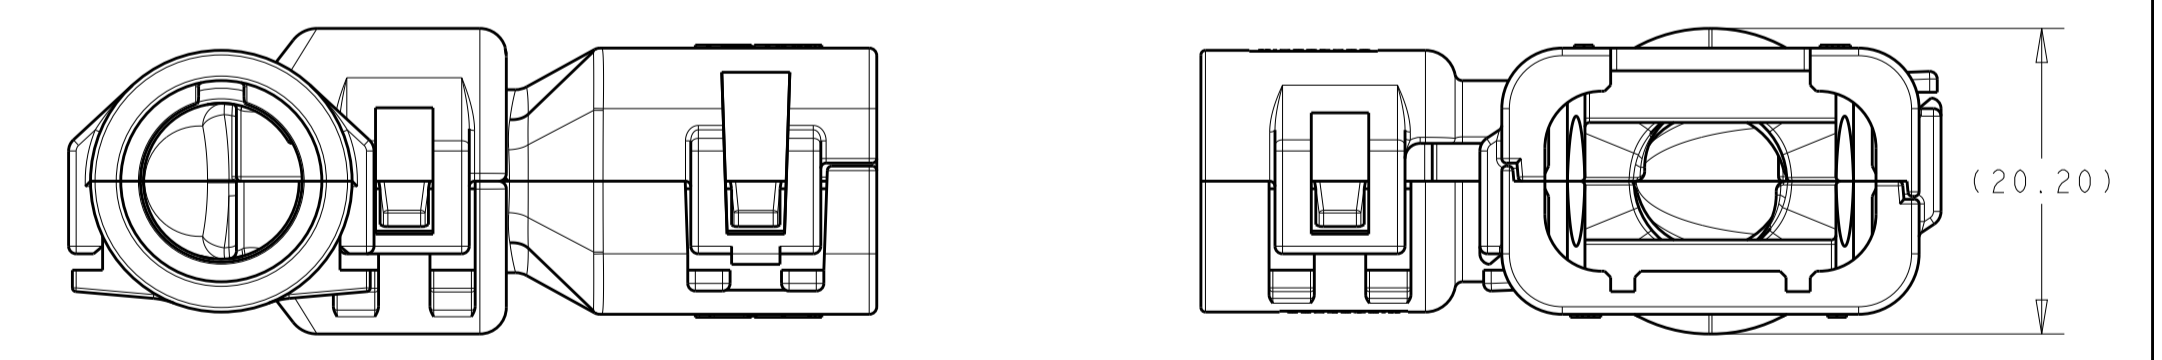

- 1 MATERIAL: NYLON MOLDING COMPOUND, BLACK, PA66/6.
- 2 BACKSHELL DESIGNED SUCH THAT TWO HALVES ATTACH TO ONE ANOTHER AND CLAMP AROUND THE CONNECTOR COVER.
- 3 ELBOW DESIGNED SUCH THAT TWO HALVES ATTACH TO ONE ANOTHER AND CLAMP AROUND THE BACKSHELL COLLAR.
- 4 DIMENSIONS TO BE MEASURED WHEN ELBOWS AND BACKSHELLS ASSEMBLED.
- 5 PRODUCT WEIGHTS:  
2302491-1: 9.70g ASSEMBLED  
2302491-2: 10.35g ASSEMBLED  
2302491-3: 9.80g ASSEMBLED
- 6 4mm WIDE SLOTS FOR TIE WRAP TO SECURE HARNESS WIRES (-1 ONLY).
- 7 HEAT SHRINK TUBING FEATURE (-1 AND -3 ONLY).
- 8. INSTRUCTION SHEET: 408-151043.
- 9. CONDUIT PROFILE: NORMAL ONLY.

2302491-2  
ASSEMBLED ISOMETRIC VIEW SHOWN

2302491-2  
EXPLODED ISOMETRIC VIEW SHOWN

2302491-1  
ASSEMBLED VIEW SHOWN  
DIMENSIONS SHOWN TYPICAL FOR 2302491-1 AND -3

2302491-3  
ASSEMBLED ISOMETRIC VIEW SHOWN

2302491-3  
EXPLODED ISOMETRIC VIEW SHOWN

2302491-2  
ASSEMBLED VIEW SHOWN  
DIMENSIONS SHOWN FOR 2302491-2 ONLY

776429-X	NC08	NW7.5	2302491-3
776523-X	NC12	NW10	2302491-2
	SMOOTH	SMOOTH	2302491-1
FITS ON PLUG ASSY	CORRGATE NC	CORRGATE NW	PART NUMBER
	CONDUIT SIZE		