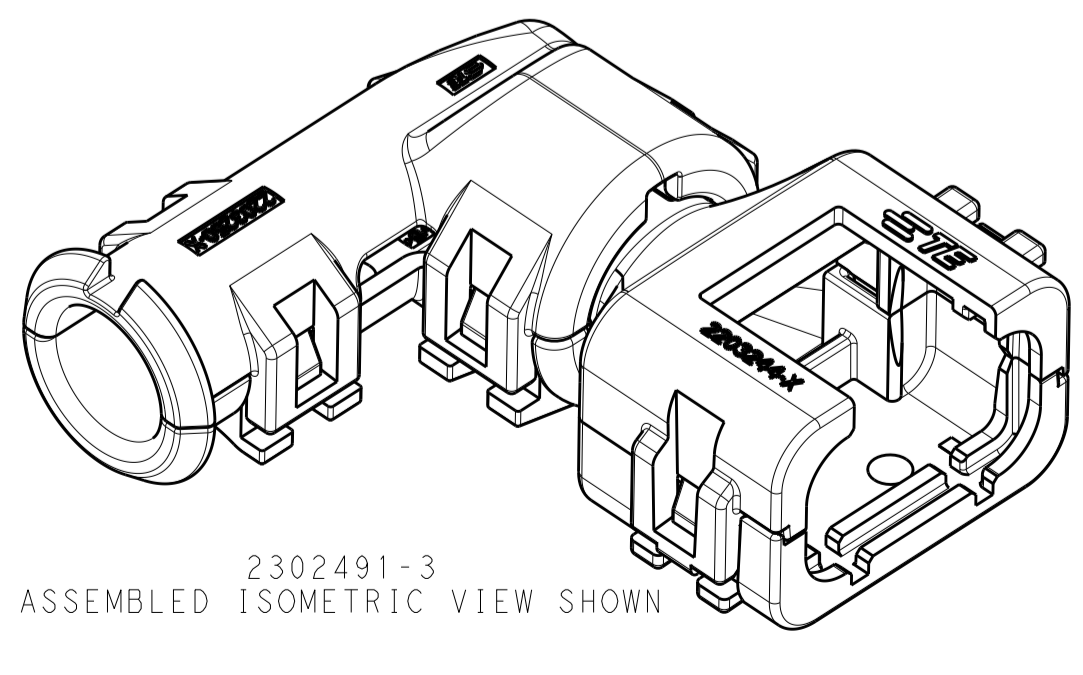

- 1 MATERIAL: NYLON MOLDING COMPOUND, BLACK, PA66/6.
- 2 BACKSHELL DESIGNED SUCH THAT TWO HALVES ATTACH TO ONE ANOTHER AND CLAMP AROUND THE CONNECTOR COVER.
- 3 ELBOW DESIGNED SUCH THAT TWO HALVES ATTACH TO ONE ANOTHER AND CLAMP AROUND THE BACKSHELL COLLAR.
- 4 DIMENSIONS TO BE MEASURED WHEN ELBOWS AND BACKSHELLS ASSEMBLED.
- 5 PRODUCT WEIGHTS:  
2302491-1: 9.70g ASSEMBLED  
2302491-2: 10.35g ASSEMBLED  
2302491-3: 9.80g ASSEMBLED
- 6 4mm WIDE SLOTS FOR TIE WRAP TO SECURE HARNESS WIRES (-1 ONLY).
- 7 HEAT SHRINK TUBING FEATURE (-1 AND -3 ONLY).
- 8. INSTRUCTION SHEET: 408-151043.
- 9. CONDUIT PROFILE: NORMAL ONLY.

2302491-2  
ASSEMBLED ISOMETRIC VIEW SHOWN

2302491-2  
EXPLODED ISOMETRIC VIEW SHOWN

2302491-1  
ASSEMBLED VIEW SHOWN  
DIMENSIONS SHOWN TYPICAL FOR 2302491-1 AND -3

2302491-3  
ASSEMBLED ISOMETRIC VIEW SHOWN

2302491-3  
EXPLODED ISOMETRIC VIEW SHOWN

2302491-2  
ASSEMBLED VIEW SHOWN  
DIMENSIONS SHOWN FOR 2302491-2 ONLY

776429-X	NC08	NW7.5	2302491-3
776523-X	NC12	NW10	2302491-2
	SMOOTH	SMOOTH	2302491-1
FITS ON PLUG ASSY	CORRGATE NC	CORRGATE NW	PART NUMBER
	CONDUIT SIZE		

NAME: BACKSHELL AND ELBOW KIT, 3 POSITION, PLUG ASSEMBLY, AMPSEAL 16

PRODUCT SPEC: 108-151043

APPLICATION SPEC:

SIZE: A1 CAGE CODE: 100779 DRAWING NO: C=2302491

RESTRICTED TO:

SCALE: 2:1 SHEET 1 OF 1 REV: A2