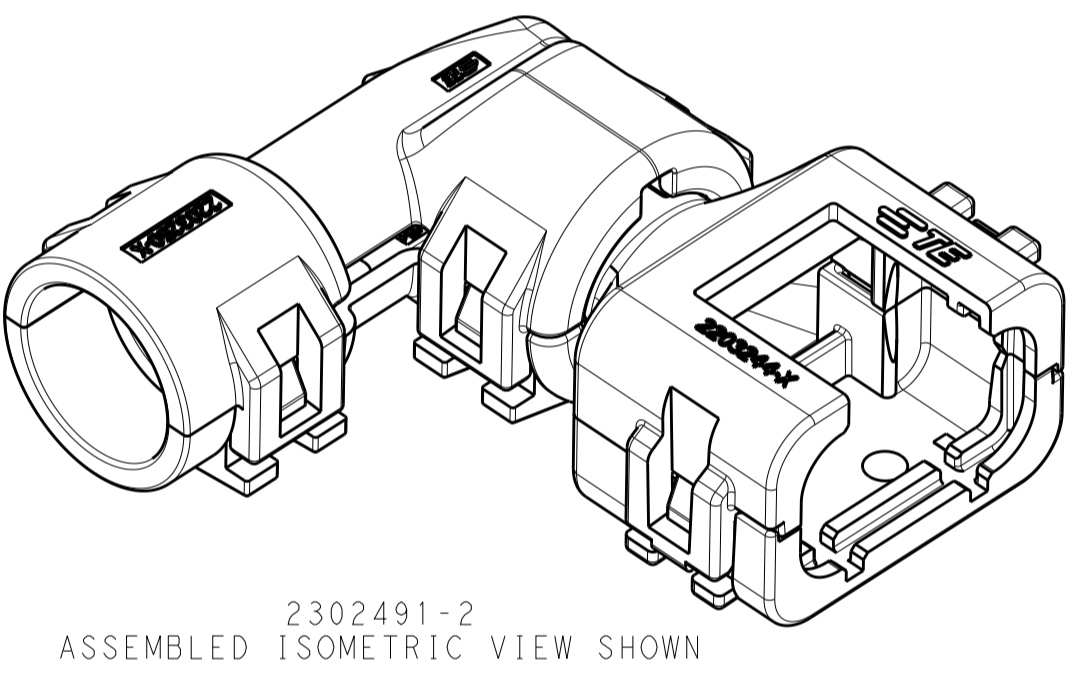

- 1 MATERIAL: NYLON MOLDING COMPOUND, BLACK, PA66/6.
- 2 BACKSHELL DESIGNED SUCH THAT TWO HALVES ATTACH TO ONE ANOTHER AND CLAMP AROUND THE CONNECTOR COVER.
- 3 ELBOW DESIGNED SUCH THAT TWO HALVES ATTACH TO ONE ANOTHER AND CLAMP AROUND THE BACKSHELL COLLAR.
- 4 DIMENSIONS TO BE MEASURED WHEN ELBOWS AND BACKSHELLS ASSEMBLED.
- 5 PRODUCT WEIGHTS:  
2302491-1: 9.70g ASSEMBLED  
2302491-2: 10.35g ASSEMBLED  
2302491-3: 9.80g ASSEMBLED
- 6 4mm WIDE SLOTS FOR TIE WRAP TO SECURE HARNESS WIRES (-1 ONLY).
- 7 HEAT SHRINK TUBING FEATURE (-1 AND -3 ONLY).
- 8. INSTRUCTION SHEET: 408-151043.
- 9. CONDUIT PROFILE: NORMAL ONLY.

2302491-2  
ASSEMBLED ISOMETRIC VIEW SHOWN

2302491-2  
EXPLODED ISOMETRIC VIEW SHOWN

2302491-1  
ASSEMBLED VIEW SHOWN  
DIMENSIONS SHOWN TYPICAL FOR 2302491-1 AND -3

2302491-3  
ASSEMBLED ISOMETRIC VIEW SHOWN

2302491-3  
EXPLODED ISOMETRIC VIEW SHOWN

2302491-2  
ASSEMBLED VIEW SHOWN  
DIMENSIONS SHOWN FOR 2302491-2 ONLY

776429-X	NC08	NW7.5	2302491-3
776523-X	NC12	NW10	2302491-2
	SMOOTH	SMOOTH	2302491-1
FITS ON PLUG ASSY	CORRGATE NC	CORRGATE NW	PART NUMBER
	CONDUIT SIZE		

NAME: BACKSHELL AND ELBOW KIT, 3 POSITION, PLUG ASSEMBLY, AMPSEAL 16

PRODUCT SPEC: 108-151043

APPLICATION SPEC:

SIZE: A1 CAGE CODE: 100779 DRAWING NO: C=2302491

RESTRICTED TO:

SCALE: 2:1 SHEET 1 OF 1 REV: A2