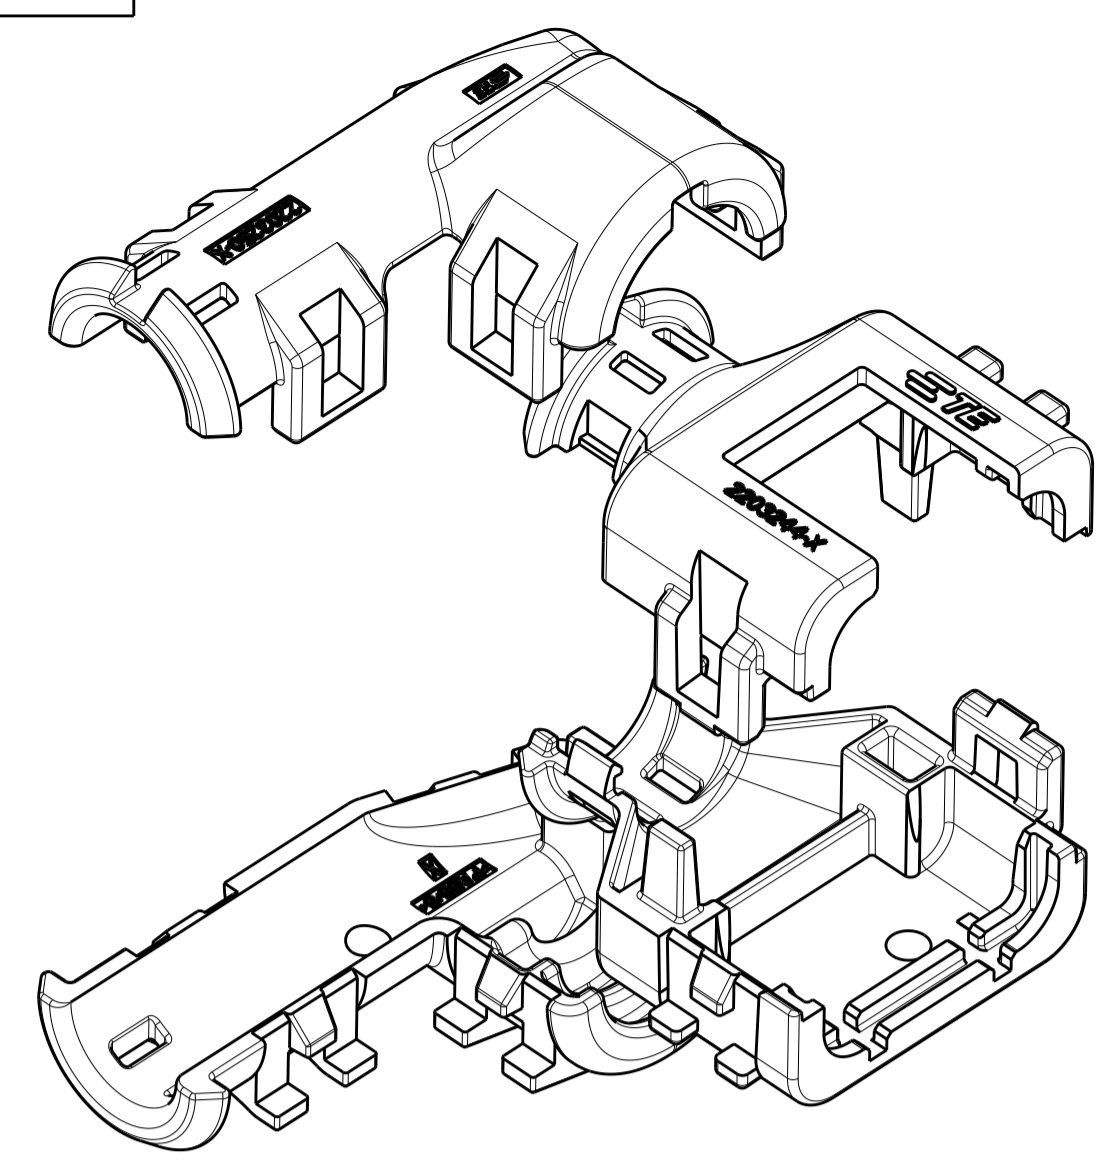

2302491-1
EXPLODED ISOMETRIC VIEW SHOWN