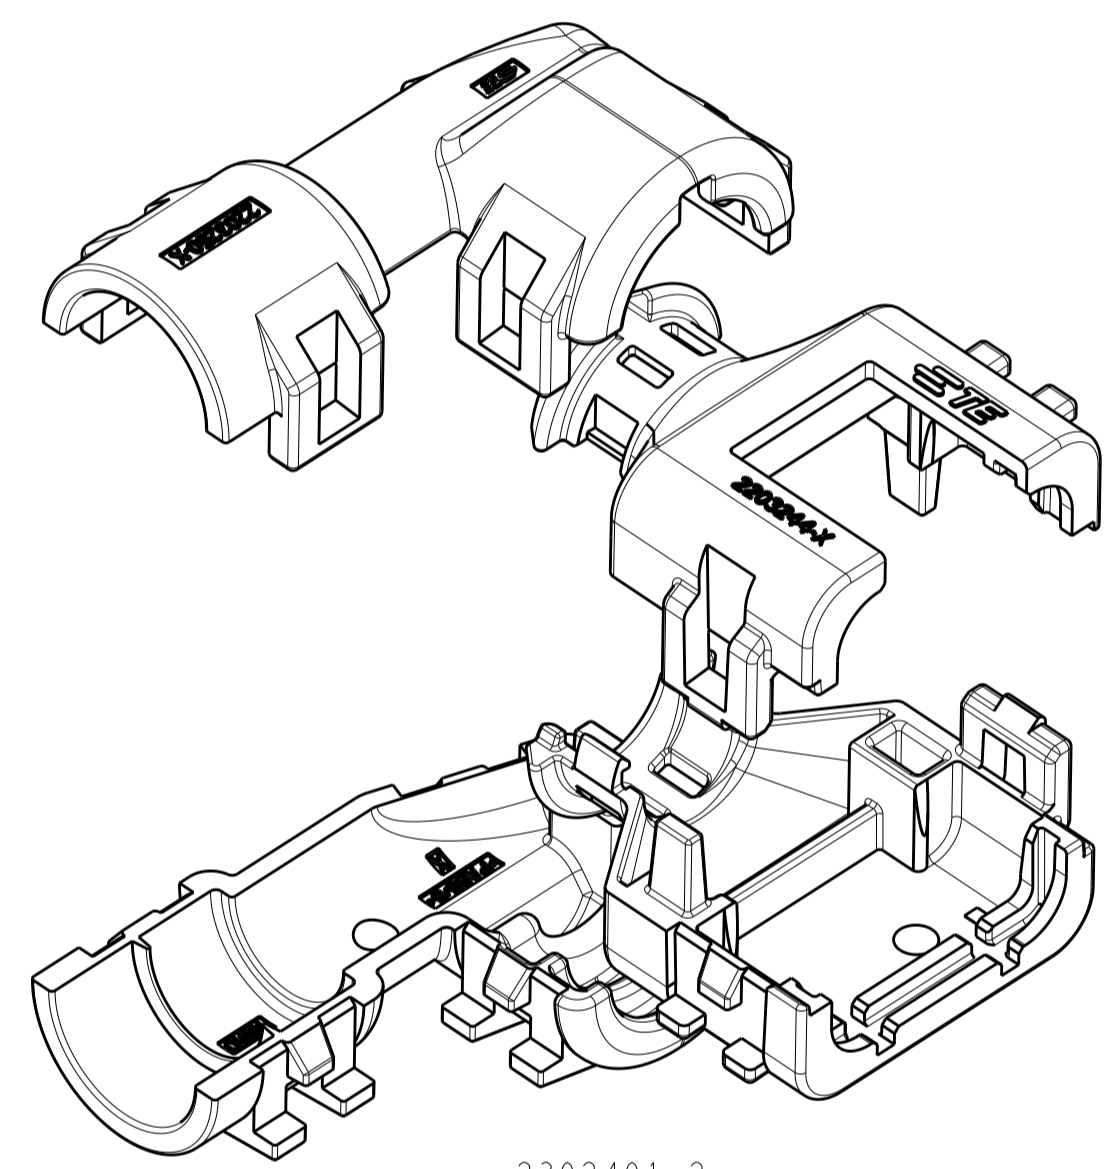

REVISIONS				
P	LTN	DESCRIPTION	DATE	OWN APVD
A		RELEASED PER ECO-16-007279	12MAY2016	JM RB
A2		REV PER ECO-16-013256	08SEP2016	JM RB

2302491-1  
ASSEMBLED ISOMETRIC VIEW SHOWN

2302491-1  
EXPLODED ISOMETRIC VIEW SHOWN

- 1 MATERIAL: NYLON MOLDING COMPOUND, BLACK, PA66/6.
- 2 BACKSHELL DESIGNED SUCH THAT TWO HALVES ATTACH TO ONE ANOTHER AND CLAMP AROUND THE CONNECTOR COVER.
- 3 ELBOW DESIGNED SUCH THAT TWO HALVES ATTACH TO ONE ANOTHER AND CLAMP AROUND THE BACKSHELL COLLAR.
- 4 DIMENSIONS TO BE MEASURED WHEN ELBOWS AND BACKSHELLS ASSEMBLED.
- 5 PRODUCT WEIGHTS:  
2302491-1: 9.70g ASSEMBLED  
2302491-2: 10.35g ASSEMBLED  
2302491-3: 9.80g ASSEMBLED
- 6 4mm WIDE SLOTS FOR TIE WRAP TO SECURE HARNESS WIRES (-1 ONLY).
- 7 HEAT SHRINK TUBING FEATURE (-1 AND -3 ONLY).
- 8. INSTRUCTION SHEET: 408-151043.
- 9. CONDUIT PROFILE: NORMAL ONLY.

2302491-2  
ASSEMBLED ISOMETRIC VIEW SHOWN

2302491-2  
EXPLODED ISOMETRIC VIEW SHOWN

2302491-1  
ASSEMBLED VIEW SHOWN  
DIMENSIONS SHOWN TYPICAL FOR 2302491-1 AND -3

2302491-3  
ASSEMBLED ISOMETRIC VIEW SHOWN

2302491-3  
EXPLODED ISOMETRIC VIEW SHOWN

2302491-2  
ASSEMBLED VIEW SHOWN  
DIMENSIONS SHOWN FOR 2302491-2 ONLY

776429-X	NC08	NW7.5	2302491-3
776523-X	NC12	NW10	2302491-2
	SMOOTH	SMOOTH	2302491-1
FITS ON PLUG ASSY	CORRGATE NC	CORRGATE NW	PART NUMBER
	CONDUIT SIZE		