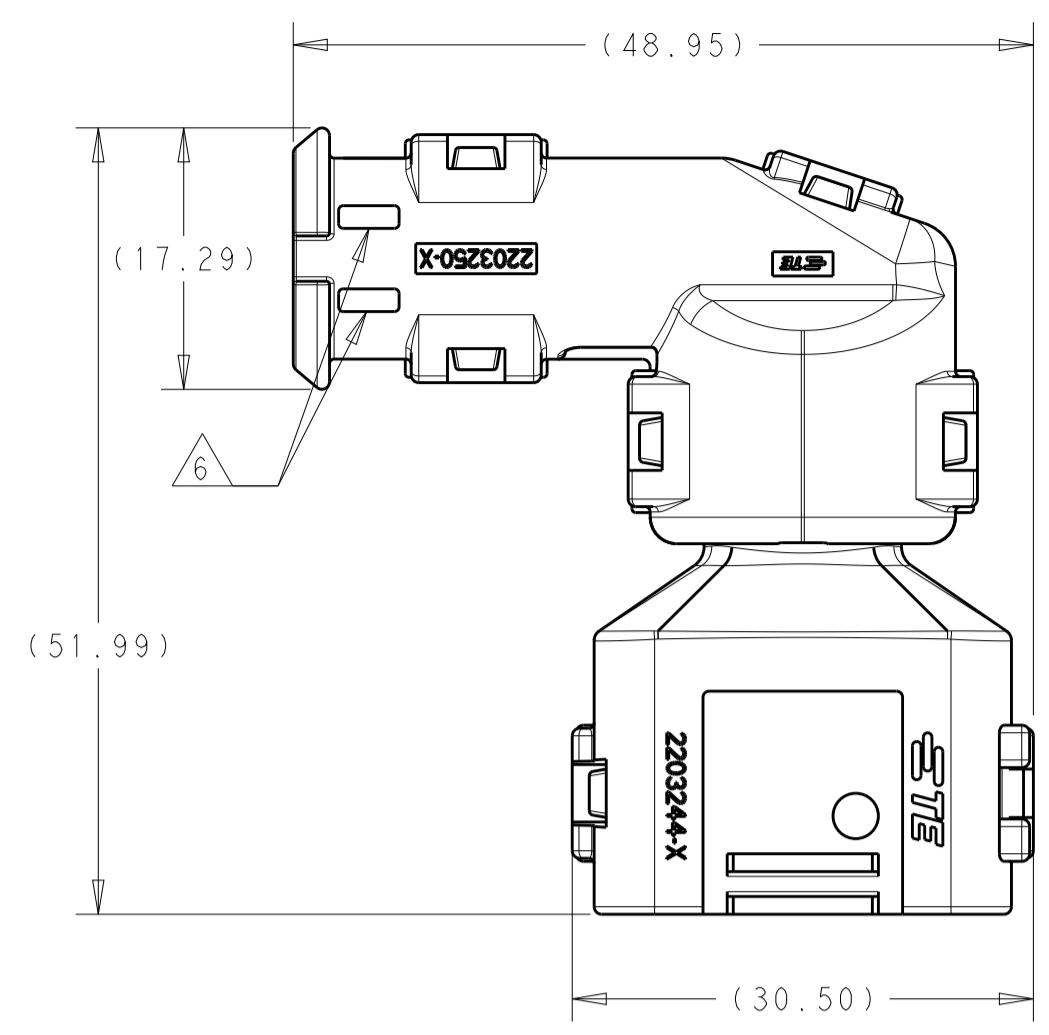

- 1 MATERIAL: NYLON MOLDING COMPOUND, BLACK, PA66/6.
- 2 BACKSHELL DESIGNED SUCH THAT TWO HALVES ATTACH TO ONE ANOTHER AND CLAMP AROUND THE CONNECTOR COVER.
- 3 ELBOW DESIGNED SUCH THAT TWO HALVES ATTACH TO ONE ANOTHER AND CLAMP AROUND THE BACKSHELL COLLAR.
- 4 DIMENSIONS TO BE MEASURED WHEN ELBOWS AND BACKSHELLS ASSEMBLED.
- 5 PRODUCT WEIGHTS:  
2302491-1: 9.70g ASSEMBLED  
2302491-2: 10.35g ASSEMBLED  
2302491-3: 9.80g ASSEMBLED
- 6 4mm WIDE SLOTS FOR TIE WRAP TO SECURE HARNESS WIRES (-1 ONLY).
- 7 HEAT SHRINK TUBING FEATURE (-1 AND -3 ONLY).
- 8. INSTRUCTION SHEET: 408-151043.
- 9. CONDUIT PROFILE: NORMAL ONLY.

2302491-2  
ASSEMBLED ISOMETRIC VIEW SHOWN

2302491-2  
EXPLODED ISOMETRIC VIEW SHOWN

2302491-1  
ASSEMBLED VIEW SHOWN  
DIMENSIONS SHOWN TYPICAL FOR 2302491-1 AND -3

2302491-3  
ASSEMBLED ISOMETRIC VIEW SHOWN

2302491-3  
EXPLODED ISOMETRIC VIEW SHOWN

2302491-2  
ASSEMBLED VIEW SHOWN  
DIMENSIONS SHOWN FOR 2302491-2 ONLY

776429-X	NC08	NW7.5	2302491-3
776523-X	NC12	NW10	2302491-2
	SMOOTH	SMOOTH	2302491-1
FITS ON PLUG ASSY	CORRGATE NC	CORRGATE NW	PART NUMBER
	CONDUIT SIZE		

NAME: BACKSHELL AND ELBOW KIT, 3 POSITION, PLUG ASSEMBLY, AMPSEAL 16

PRODUCT SPEC: 108-151043

APPLICATION SPEC:

SIZE: A1 CAGE CODE: 100779 DRAWING NO: C=2302491

RESTRICTED TO:

SCALE: 2:1 SHEET 1 OF 1 REV: A2