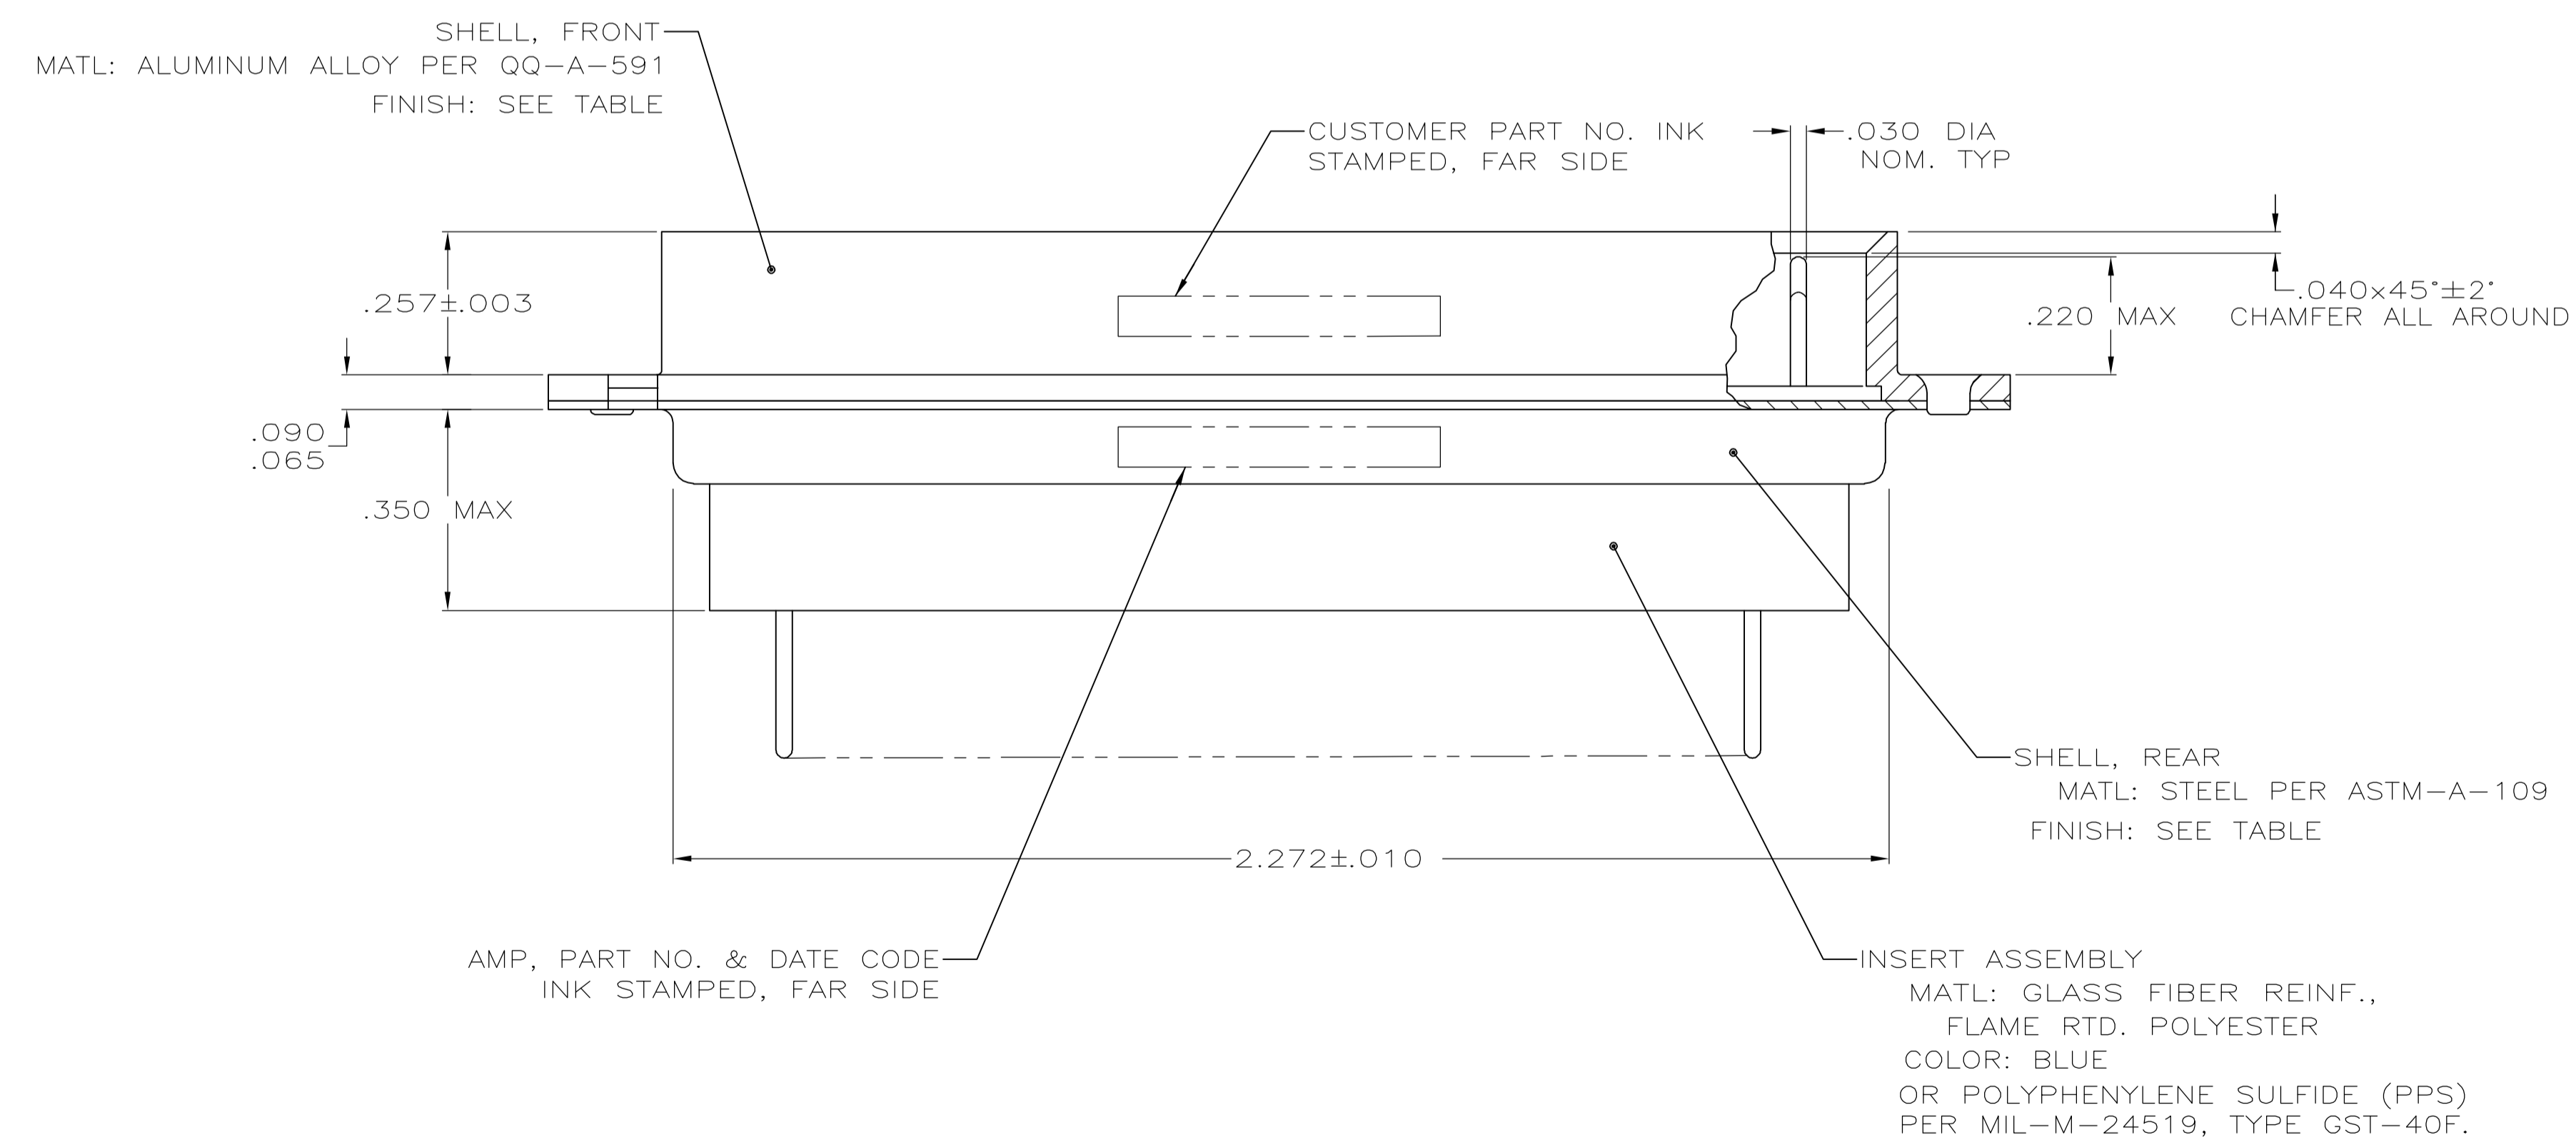

1. THIS PLUG WILL MATE WITH ANY 62 POSN., SIZE 4 RECEPTACLE IN AMPLIMITE SERIES.
2. STAINLESS STEEL RETENTION CLIPS ARE INCLUDED IN INSERT ASSEMBLY.
3. THIS CONNECTOR ACCEPTS SIZE 22 PIN CONTACTS.
4. FINISH: CADMIUM PER QQ-P-416; YELLOW CHROMATE.
5. FINISH: ZINC PLATED PER ASTM-B-633 .000200 MIN THK WITH SUPPLEMENTARY CHROMATE (Cr3+).

5	5-445089-1
4	445089-1
FINISH	PART NO.

THIS DRAWING IS A CONTROLLED DOCUMENT.

DW: S. GLATFELTER 12-7-87	AMP Tyco Electronics Corporation Harrisburg, PA 17105-3608
CHK: F. C. BALLEW 12-11-87	
APVD: F. BALLEW 12-11-87	NAME: PLUG ASSEMBLY BLINDMATE AMPLIMITE 62 POSN., SIZE 4, SERIES 90
TOLERANCES UNLESS OTHERWISE SPECIFIED:	APPLICATION SPEC
0 PLC ± -	
1 PLC ± -	
2 PLC ± -	
3 PLC ± .005	
4 PLC ± -	
ANGLES ± 0.30°	
MATERIAL SEE CALLOUTS	FINISH -
SIZE: A1	SCALE: 4:1
WEIGHT: -	SHEET: 1 OF 1
CUSTOMER DRAWING	REV: E