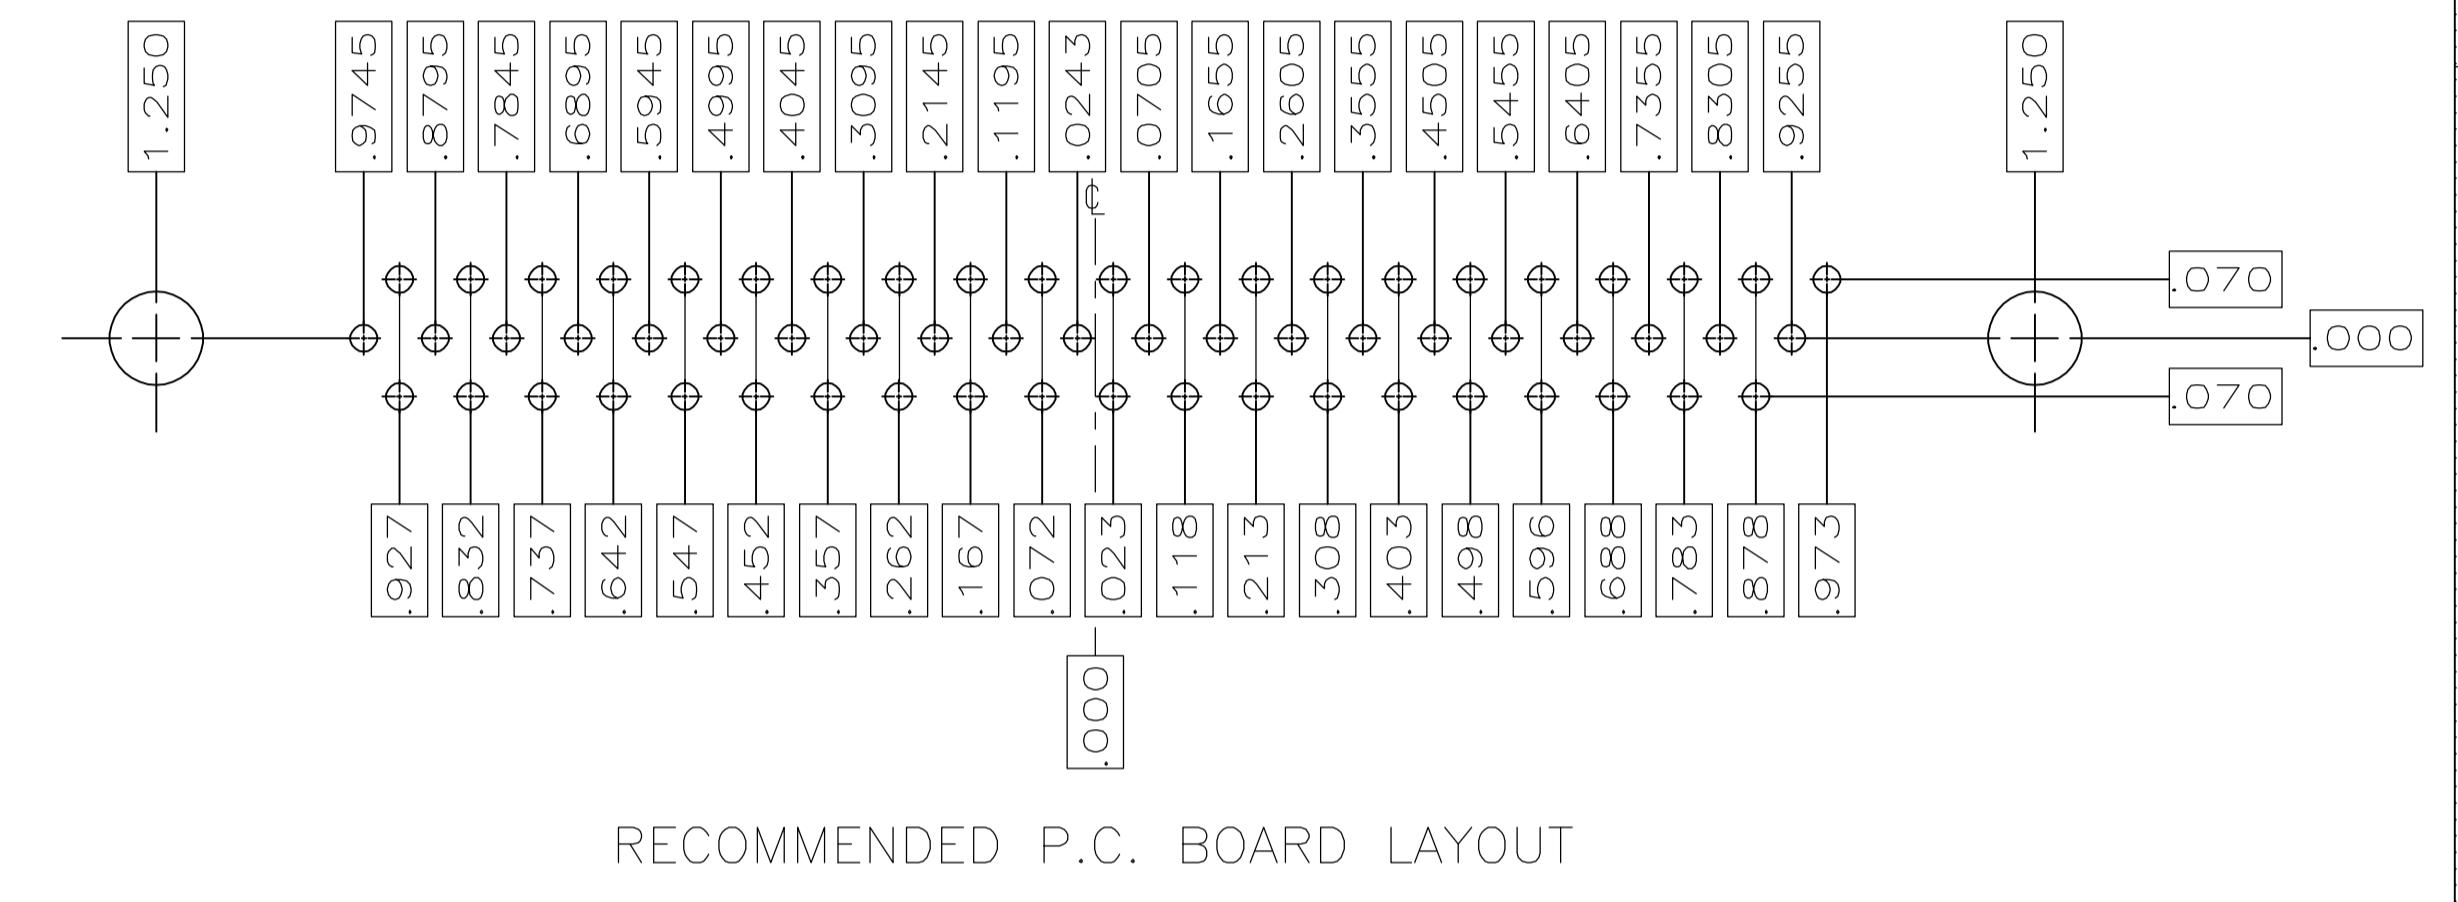

1. THIS PLUG WILL MATE WITH ANY 62 POSN., SIZE 4 RECEPTACLE IN AMPLIMITE SERIES.
2. STAINLESS STEEL RETENTION CLIPS ARE INCLUDED IN INSERT ASSEMBLY.
3. THIS CONNECTOR ACCEPTS SIZE 22 PIN CONTACTS.
4. FINISH: CADMIUM PER QQ-P-416; YELLOW CHROMATE.
5. FINISH: ZINC PLATED PER ASTM-B-633 .000200 MIN THK WITH SUPPLEMENTARY CHROMATE (Cr3+).

5	5-445089-1
4	445089-1
FINISH	PART NO.

THIS DRAWING IS A CONTROLLED DOCUMENT.

DW: S. GLATFELTER 12-7-87	AMP Tyco Electronics Corporation Harrisburg, PA 17105-3608
CHK: F. C. BALLEW 12-11-87	
APVD: F. BALLEW 12-11-87	NAME: PLUG ASSEMBLY BLINDMATE AMPLIMITE 62 POSN., SIZE 4, SERIES 90
TOLERANCES UNLESS OTHERWISE SPECIFIED:	APPLICATION SPEC
0 PLC ± -	
1 PLC ± -	
2 PLC ± -	
3 PLC ± .005	
4 PLC ± -	
ANGLES ± 0.30°	
MATERIAL SEE CALLOUTS	FINISH -
SIZE: A1	SCALE: 4:1
WEIGHT: -	SHEET: 1 OF 1
CUSTOMER DRAWING	REV: E