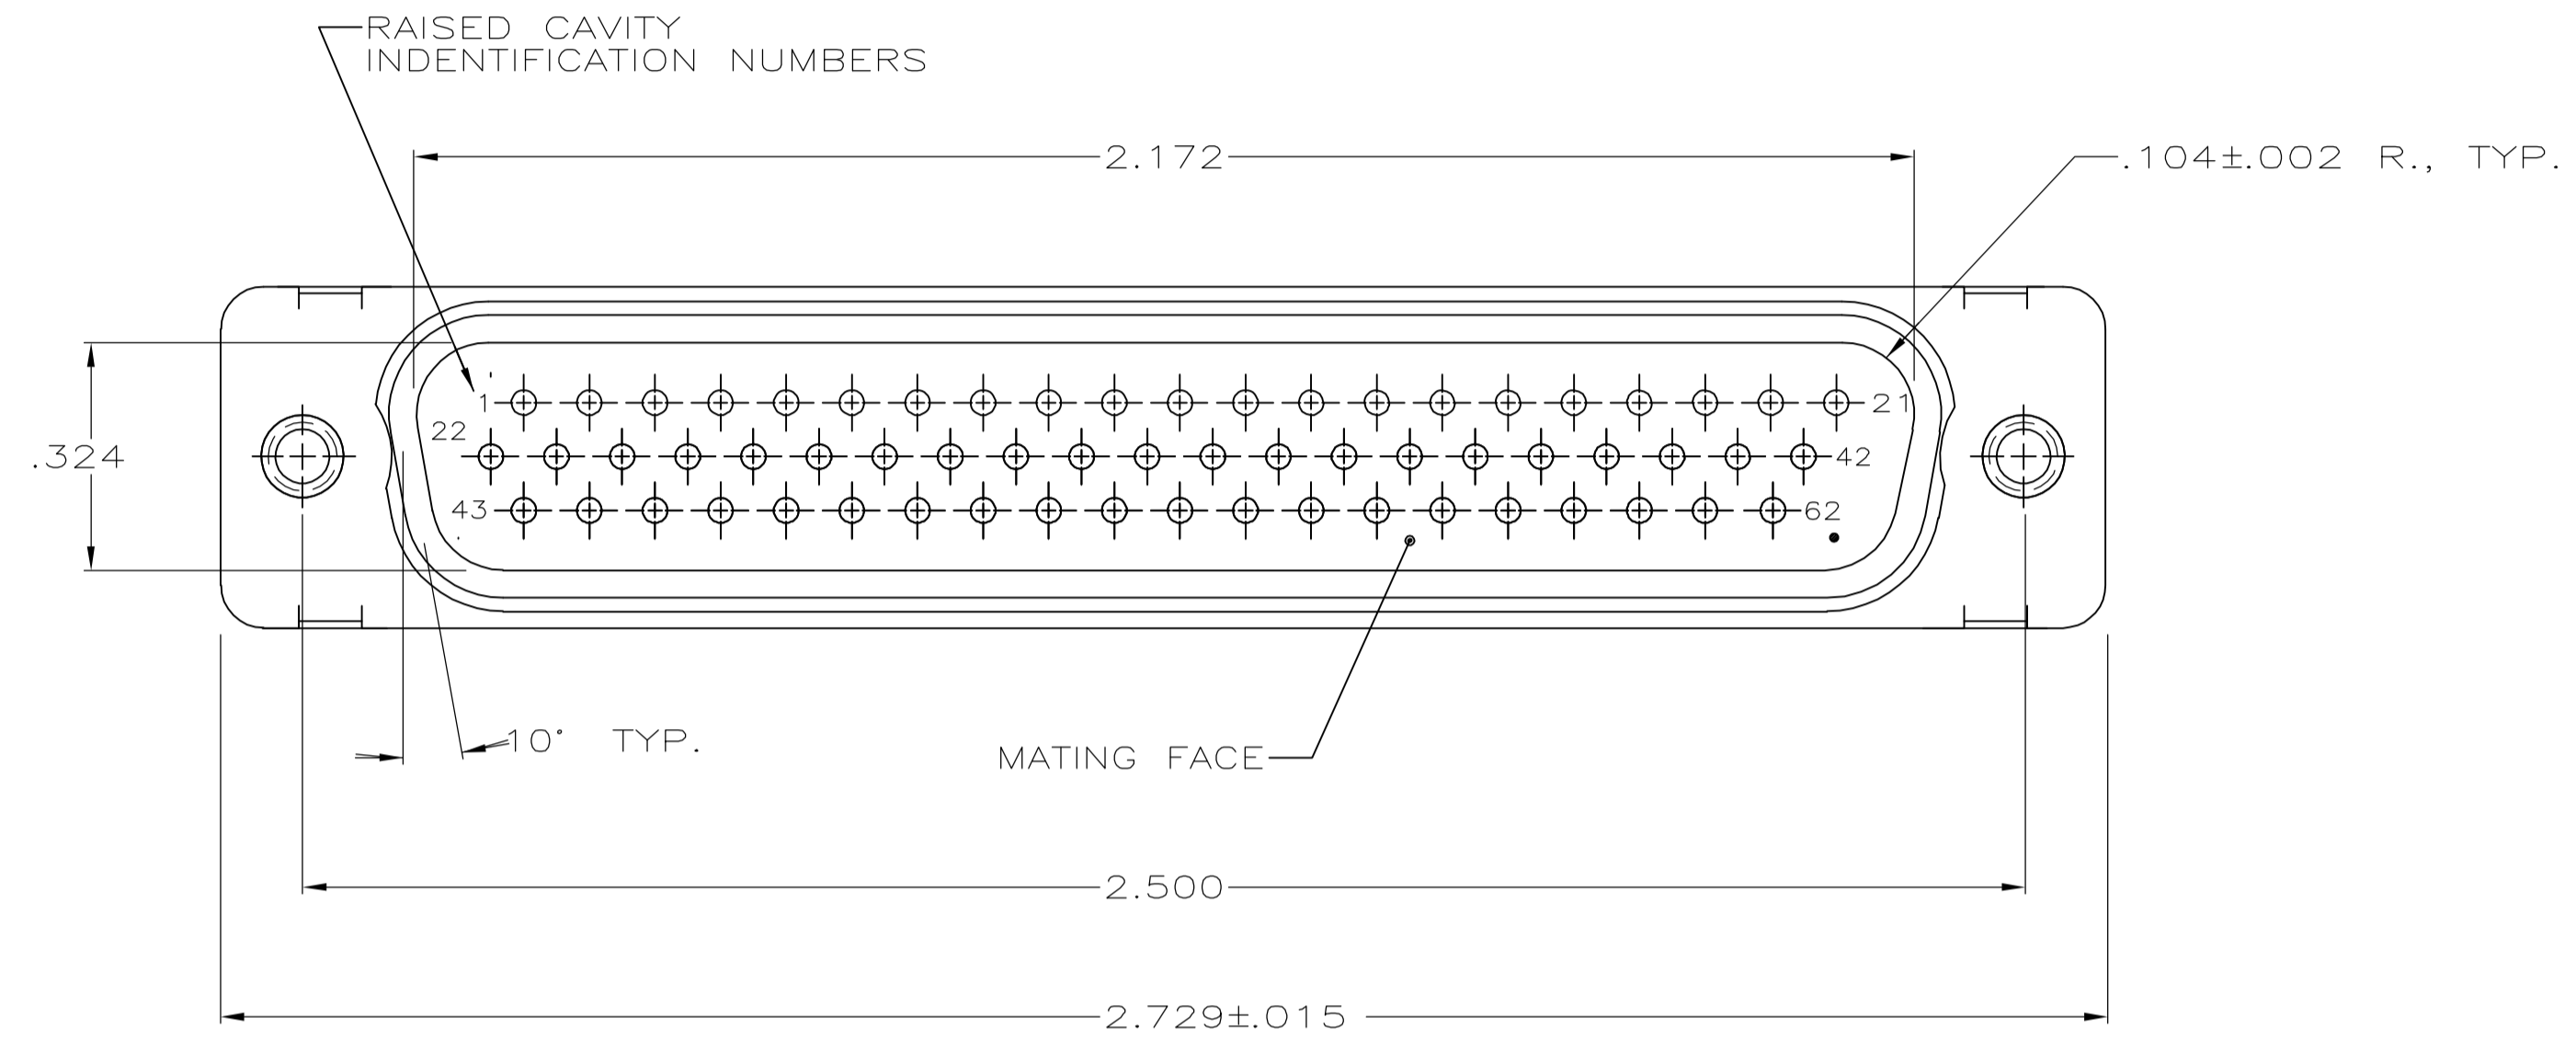

1. THIS PLUG WILL MATE WITH ANY 62 POSN., SIZE 4 RECEPTACLE IN AMPLIMITE SERIES.
2. STAINLESS STEEL RETENTION CLIPS ARE INCLUDED IN INSERT ASSEMBLY.
3. THIS CONNECTOR ACCEPTS SIZE 22 PIN CONTACTS.
4. FINISH: CADMIUM PER QQ-P-416; YELLOW CHROMATE.
5. FINISH: ZINC PLATED PER ASTM-B-633 .000200 MIN THK WITH SUPPLEMENTARY CHROMATE (Cr3+).

5	5-445089-1
4	445089-1
FINISH	PART NO.

THIS DRAWING IS A CONTROLLED DOCUMENT.

DW: S. GLATFELTER 12-7-87	AMP Tyco Electronics Corporation Harrisburg, PA 17105-3608
CHK: F. C. BALLEW 12-11-87	
APVD: F. BALLEW 12-11-87	NAME: PLUG ASSEMBLY BLINDMATE AMPLIMITE 62 POSN., SIZE 4, SERIES 90
TOLERANCES UNLESS OTHERWISE SPECIFIED:	APPLICATION SPEC
0 PLC ± -	
1 PLC ± -	
2 PLC ± -	
3 PLC ± .005	
4 PLC ± -	
ANGLES ± 0.30°	
MATERIAL SEE CALLOUTS	FINISH -
SIZE: A1	SCALE: 4:1
WEIGHT: -	SHEET: 1 OF 1
CUSTOMER DRAWING	REV: E