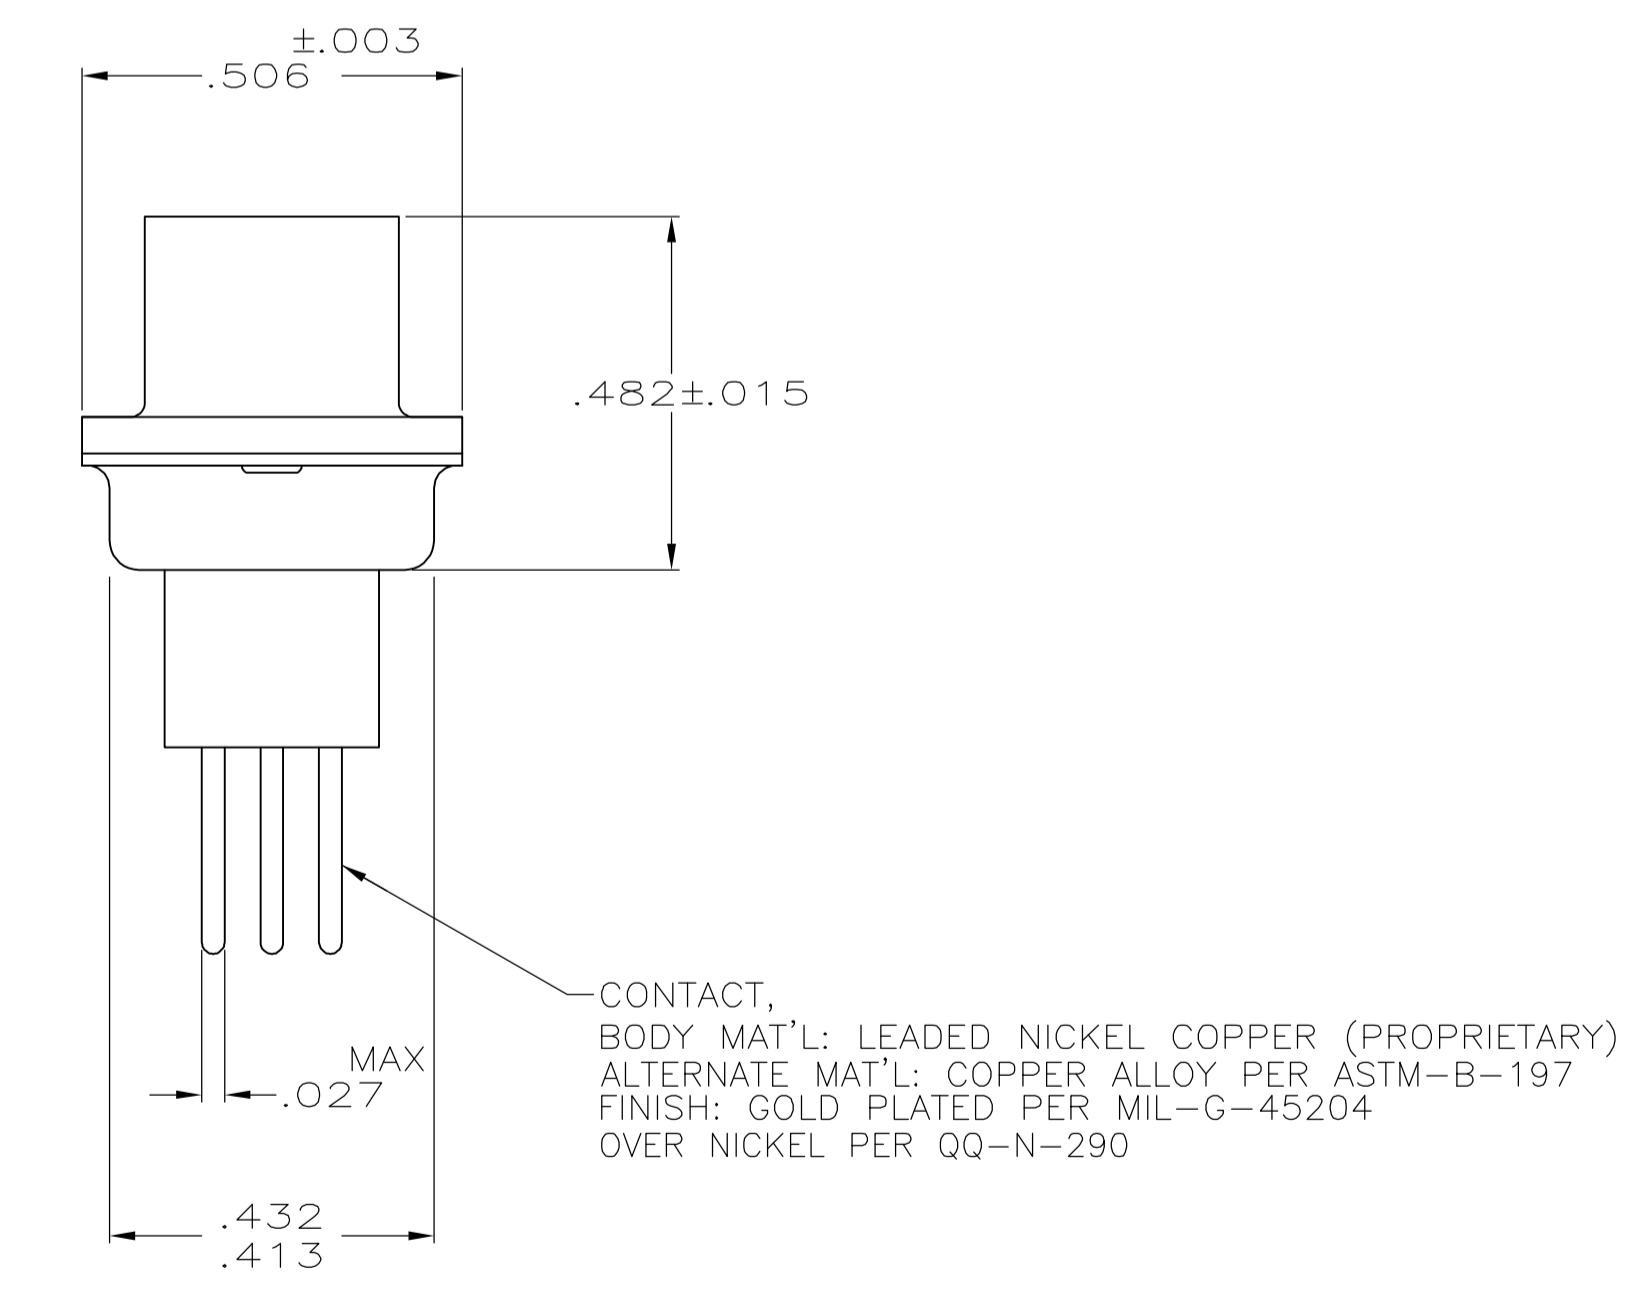

1. THIS PLUG WILL MATE WITH ANY 62 POSN., SIZE 4 RECEPTACLE IN AMPLIMITE SERIES.
2. STAINLESS STEEL RETENTION CLIPS ARE INCLUDED IN INSERT ASSEMBLY.
3. THIS CONNECTOR ACCEPTS SIZE 22 PIN CONTACTS.
4. FINISH: CADMIUM PER QQ-P-416; YELLOW CHROMATE.
5. FINISH: ZINC PLATED PER ASTM-B-633 .000200 MIN THK WITH SUPPLEMENTARY CHROMATE (Cr3+).

5	5-445089-1
4	445089-1
FINISH	PART NO.

THIS DRAWING IS A CONTROLLED DOCUMENT.

DW: S. GLATFELTER 12-7-87	AMP Tyco Electronics Corporation Harrisburg, PA 17105-3608
CHK: F. C. BALLEW 12-11-87	
APVD: F. BALLEW 12-11-87	NAME: PLUG ASSEMBLY BLINDMATE AMPLIMITE 62 POSN., SIZE 4, SERIES 90
TOLERANCES UNLESS OTHERWISE SPECIFIED:	APPLICATION SPEC
0 PLC ± -	
1 PLC ± -	
2 PLC ± -	
3 PLC ± .005	
4 PLC ± -	
ANGLES ± 0.30°	
MATERIAL SEE CALLOUTS	FINISH -
SIZE: A1	SCALE: 4:1
WEIGHT: -	SHEET: 1 OF 1
CUSTOMER DRAWING	REV: E