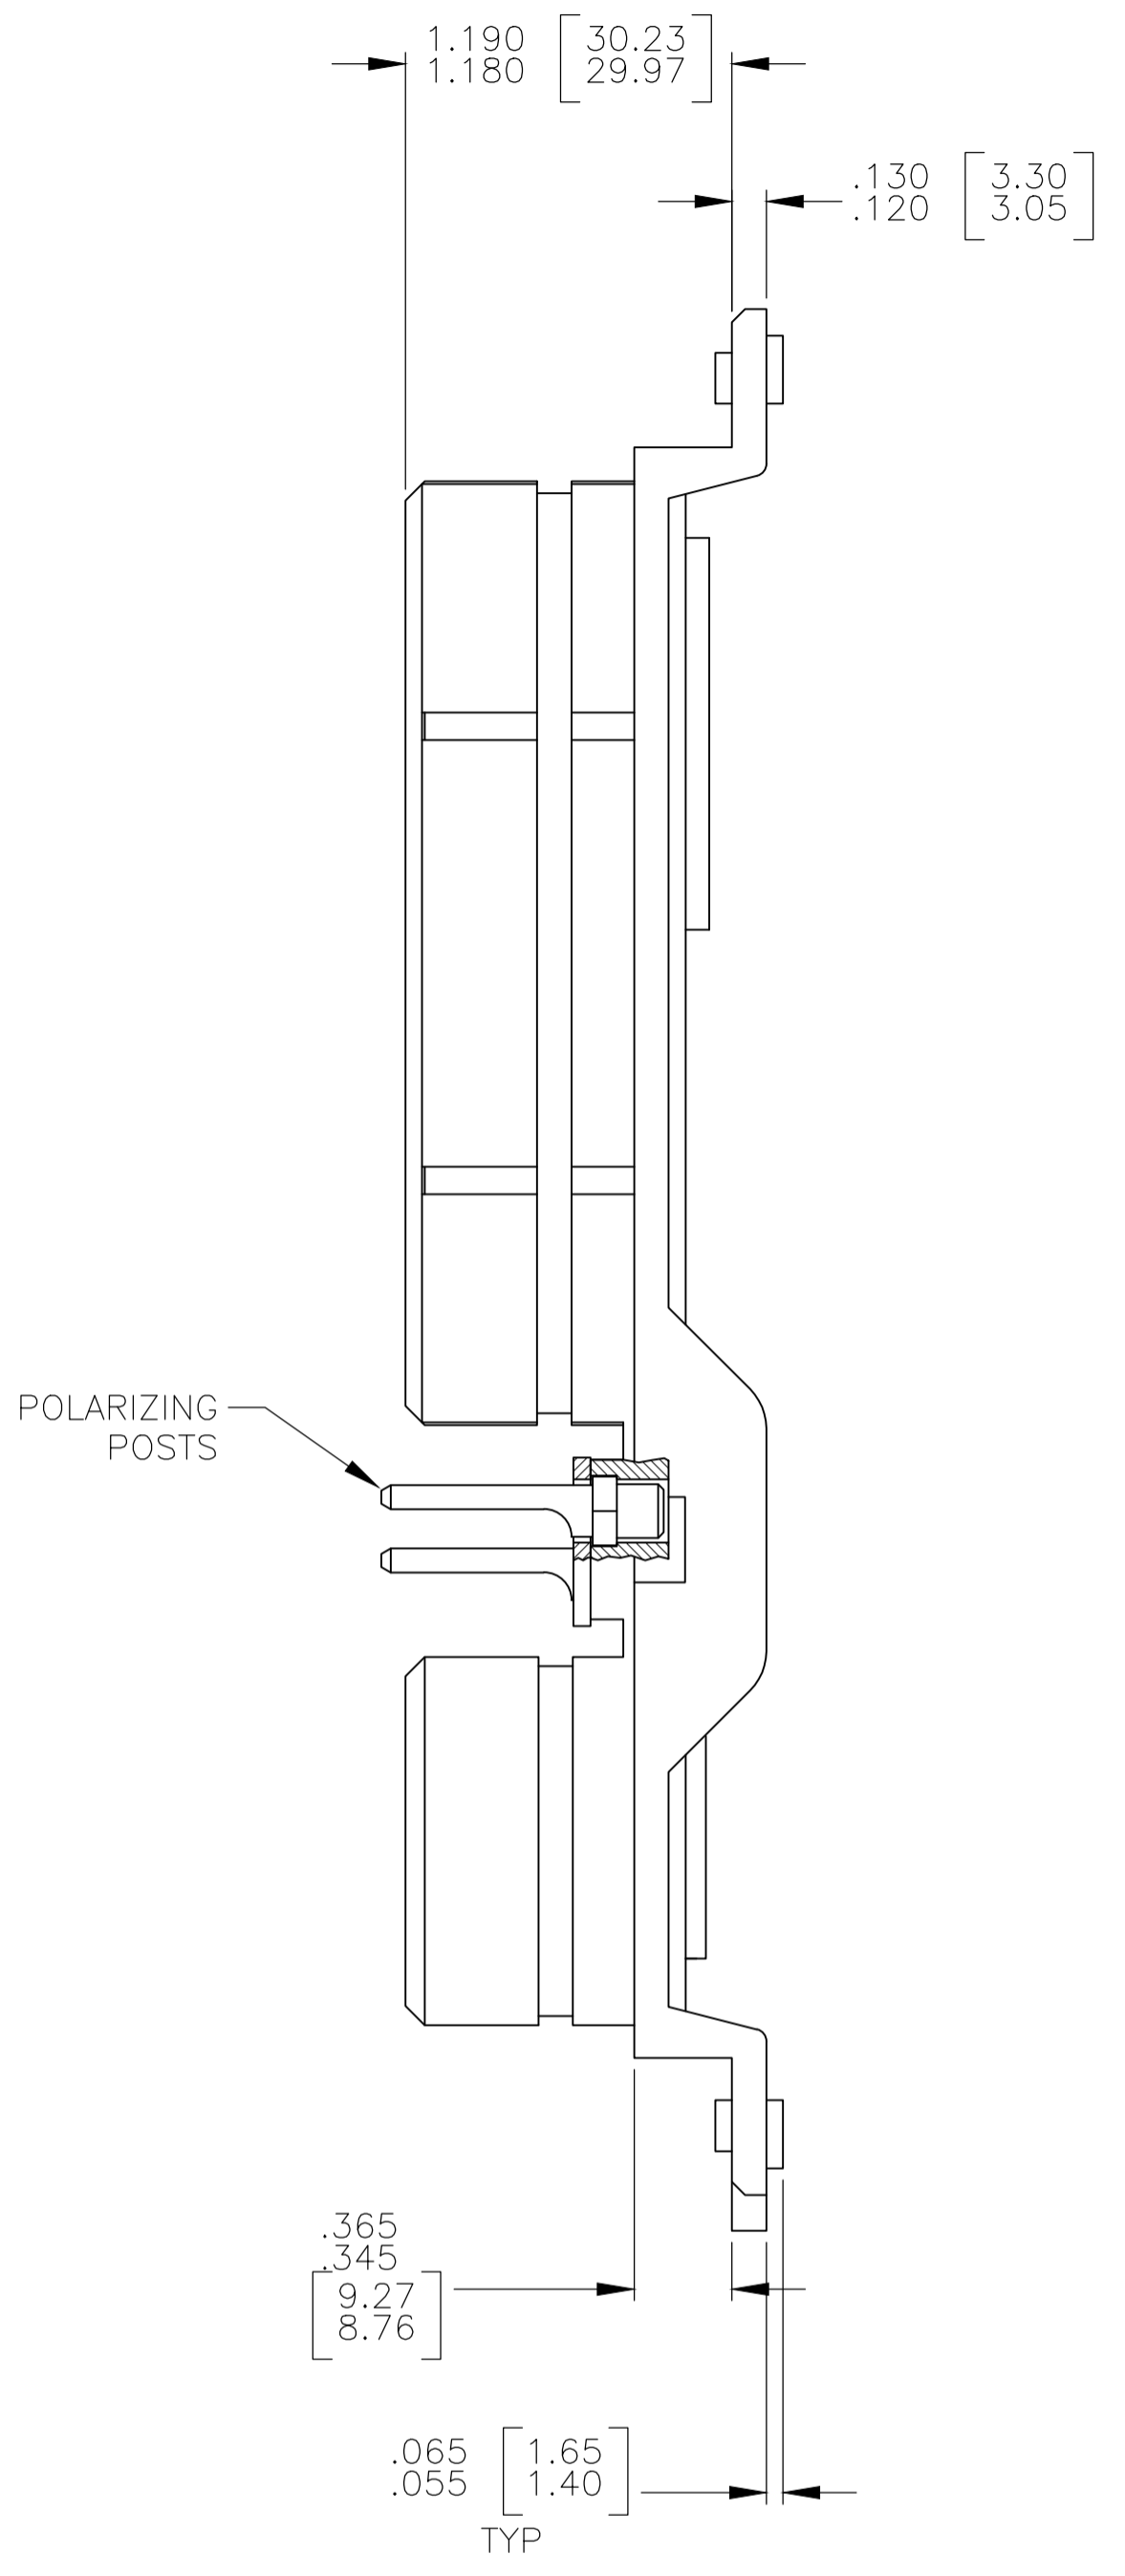

REVISIONS				
P	LTR	DESCRIPTION	DATE	APPD
G	REVISED PER	ECO-17-015513	19DEC2017	PHM CT

- CONNECTOR DIMENSIONS ARE PER ARINC 600 SPECIFICATION.
- CONNECTOR IS SUPPLIED WITH CONTACTS AS LISTED IN TABLE (NOT INSTALLED).
- KEYING SHOWN IN POSITION "01" FOR ILLUSTRATION ONLY. CONNECTORS SHIPPED WITH KEYING INSTALLED IN POSITION PER TABLE. FOR POSITION "00" KEYING HARDWARE SHIPPED UNASSEMBLED.
- DUST COVER INSTALLED FOR SHIPPING (NOT SHOWN).

KEYING POSITION	CONTACTS INCLUDED AND NOT INSTALLED	PART NUMBER
76	MODULE A: SIZE 22: 208262-3 (QTY=118) SIZE 8: 1218820-1 (QTY=1) MODULE B: NONE MODULE C: SIZE 22: 208262-3 (QTY=80) SIZE 20: 208267-2 (QTY=4) SIZE 16: 208270-2 (QTY=1)	1996254-4
130	MODULE A: SIZE 22: 208262-3 (QTY=118) SIZE 8: 1218820-1 (QTY=2) MODULE B: NONE MODULE C: SIZE 22: 208262-3 (QTY=80) SIZE 20: 208267-2 (QTY=4) SIZE 16: 208270-2 (QTY=1)	1996254-3
130	MODULE A: SIZE 22: 208262-3 (QTY=118) SIZE 8: 1218820-1 (QTY=1) MODULE B: NONE MODULE C: SIZE 22: 208262-3 (QTY=80) SIZE 20: 208267-2 (QTY=4) SIZE 16: 208270-2 (QTY=1)	1996254-1

THIS DRAWING IS A CONTROLLED DOCUMENT.

DIMENSIONS: INCHES	TOLERANCES UNLESS OTHERWISE SPECIFIED:	0 PLC ± .005	1 PLC ± .005	2 PLC ± .005	3 PLC ± .005	4 PLC ± .005	ANGLES ± .005
--------------------	--	--------------	--------------	--------------	--------------	--------------	---------------

APPROVED: K. THACKSTON 19JUL07

NAME: PLUG ASSY, SIZE 2, ARINC 600. (120T2/BLANK/85)

SIZE: A1 CAGE CODE: 00779 DRAWING NO: 1996254

CUSTOMER DRAWING SCALE: 3:2 SHEET: 1 OF 1 REV: G

单击下面可查看定价，库存，交付和生命周期等信息

[>>TE Connectivity\(泰科\)](#)