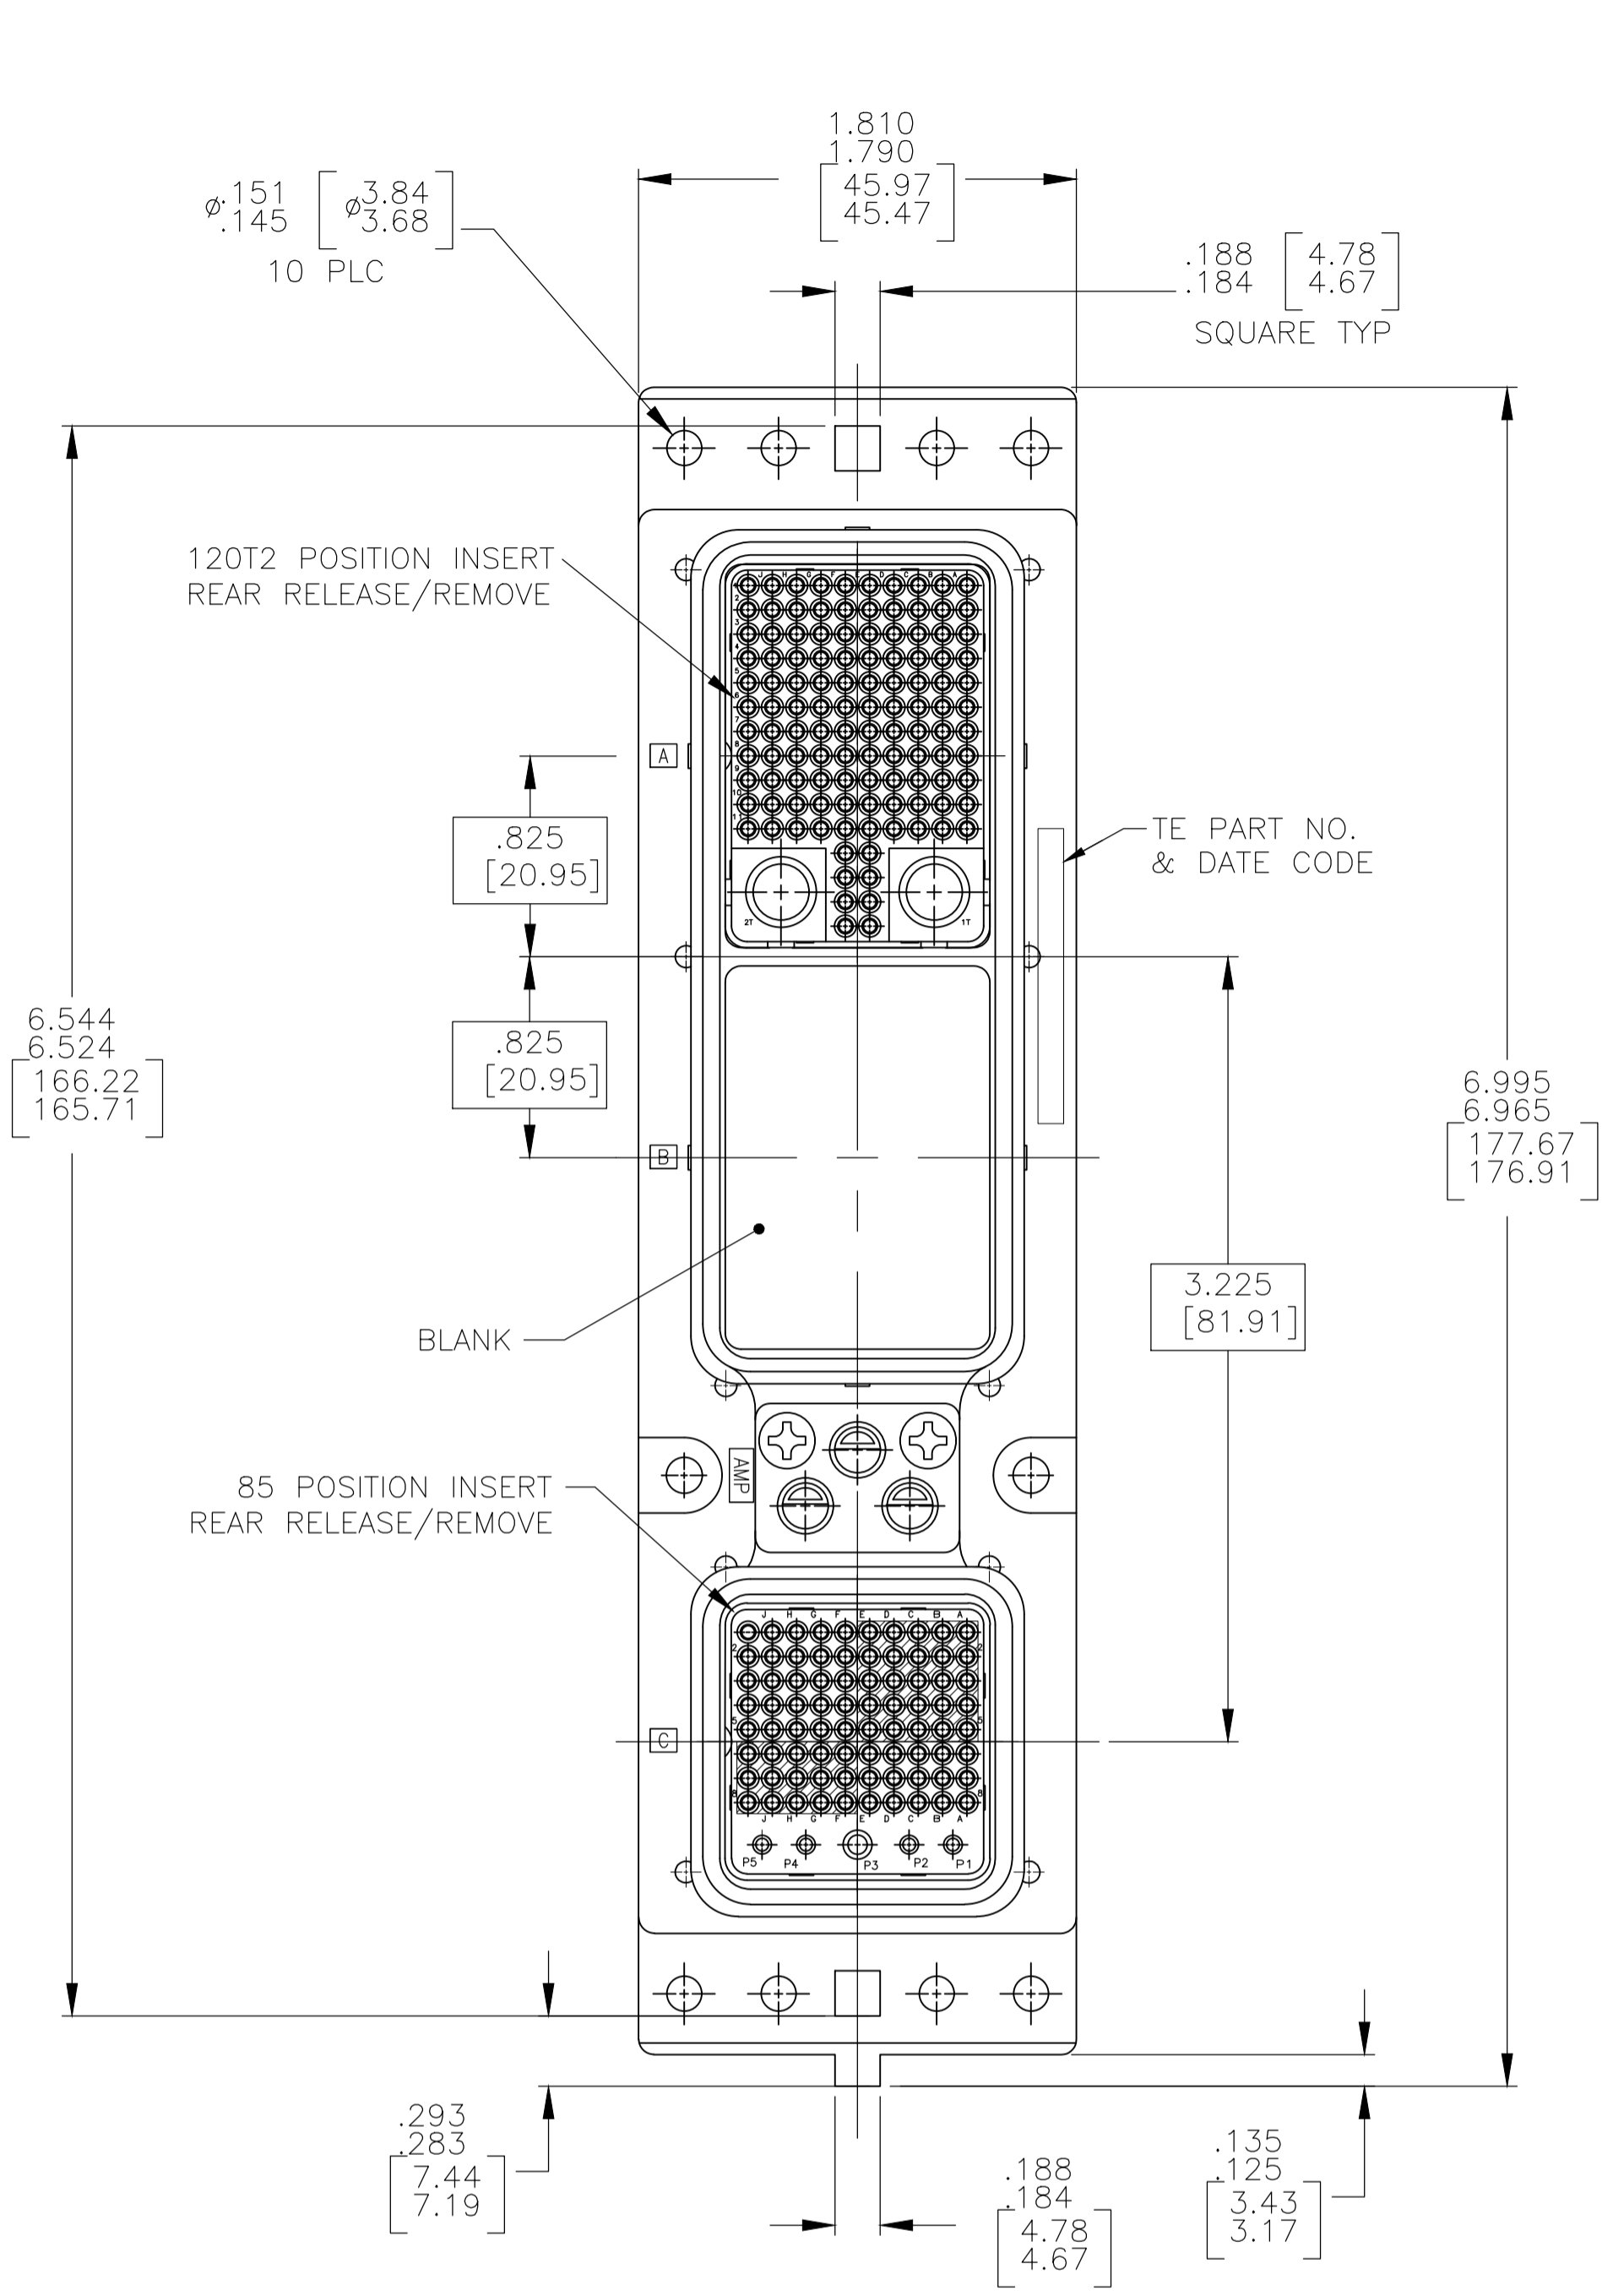

REVISIONS				
P	LTR	DESCRIPTION	DATE	APPD
G	REVISED PER	ECO-17-015513	19DEC2017	PHM CT

- CONNECTOR DIMENSIONS ARE PER ARINC 600 SPECIFICATION.
- CONNECTOR IS SUPPLIED WITH CONTACTS AS LISTED IN TABLE (NOT INSTALLED).
- KEYING SHOWN IN POSITION "01" FOR ILLUSTRATION ONLY. CONNECTORS SHIPPED WITH KEYING INSTALLED IN POSITION PER TABLE. FOR POSITION "00" KEYING HARDWARE SHIPPED UNASSEMBLED.
- DUST COVER INSTALLED FOR SHIPPING (NOT SHOWN).

COMPONENT	MATERIAL	FINISH
SHELL	DIE CAST ALUMINUM PER ASTM-B-85	ELECTROLESS NICKEL PER MIL-C-26074
INSERT RETENTION PLATES	ALUMINUM ALLOY PER ASTM-B-209	ELECTROLESS NICKEL PER MIL-C-26074
SCREWS	STAINLESS STEEL	PASSIVATED
POLARIZING KEYS	ZINC ALLOY PER ASTM-B-86	-
120T2 & 85 INSERTS	THERMOSET OR THERMOPLASTIC PPS PER MIL-M-24519	-
POLARIZING KEY RETAINING PLATE	ALUMINUM ALLOY PER ASTM-B-209	BLUE ANODIZED PER MIL-A-8625

KEYING POSITION	CONTACTS INCLUDED AND NOT INSTALLED	PART NUMBER
76	MODULE A: SIZE 22: 208262-3 (QTY=118) SIZE 8: 1218820-1 (QTY=1) MODULE B: NONE MODULE C: SIZE 22: 208262-3 (QTY=80) SIZE 20: 208267-2 (QTY=4) SIZE 16: 208270-2 (QTY=1)	1996254-4
130	MODULE A: SIZE 22: 208262-3 (QTY=118) SIZE 8: 1218820-1 (QTY=2) MODULE B: NONE MODULE C: SIZE 22: 208262-3 (QTY=80) SIZE 20: 208267-2 (QTY=4) SIZE 16: 208270-2 (QTY=1)	1996254-3
130	MODULE A: SIZE 22: 208262-3 (QTY=118) SIZE 8: 1218820-1 (QTY=1) MODULE B: NONE MODULE C: SIZE 22: 208262-3 (QTY=80) SIZE 20: 208267-2 (QTY=4) SIZE 16: 208270-2 (QTY=1)	1996254-1

THIS DRAWING IS A CONTROLLED DOCUMENT.

DIMENSIONS: INCHES	TOLERANCES UNLESS OTHERWISE SPECIFIED:	0 PLC ± .005	1 PLC ± .005	2 PLC ± .005	3 PLC ± .005	4 PLC ± .005	ANGLES ± .005
--------------------	--	--------------	--------------	--------------	--------------	--------------	---------------