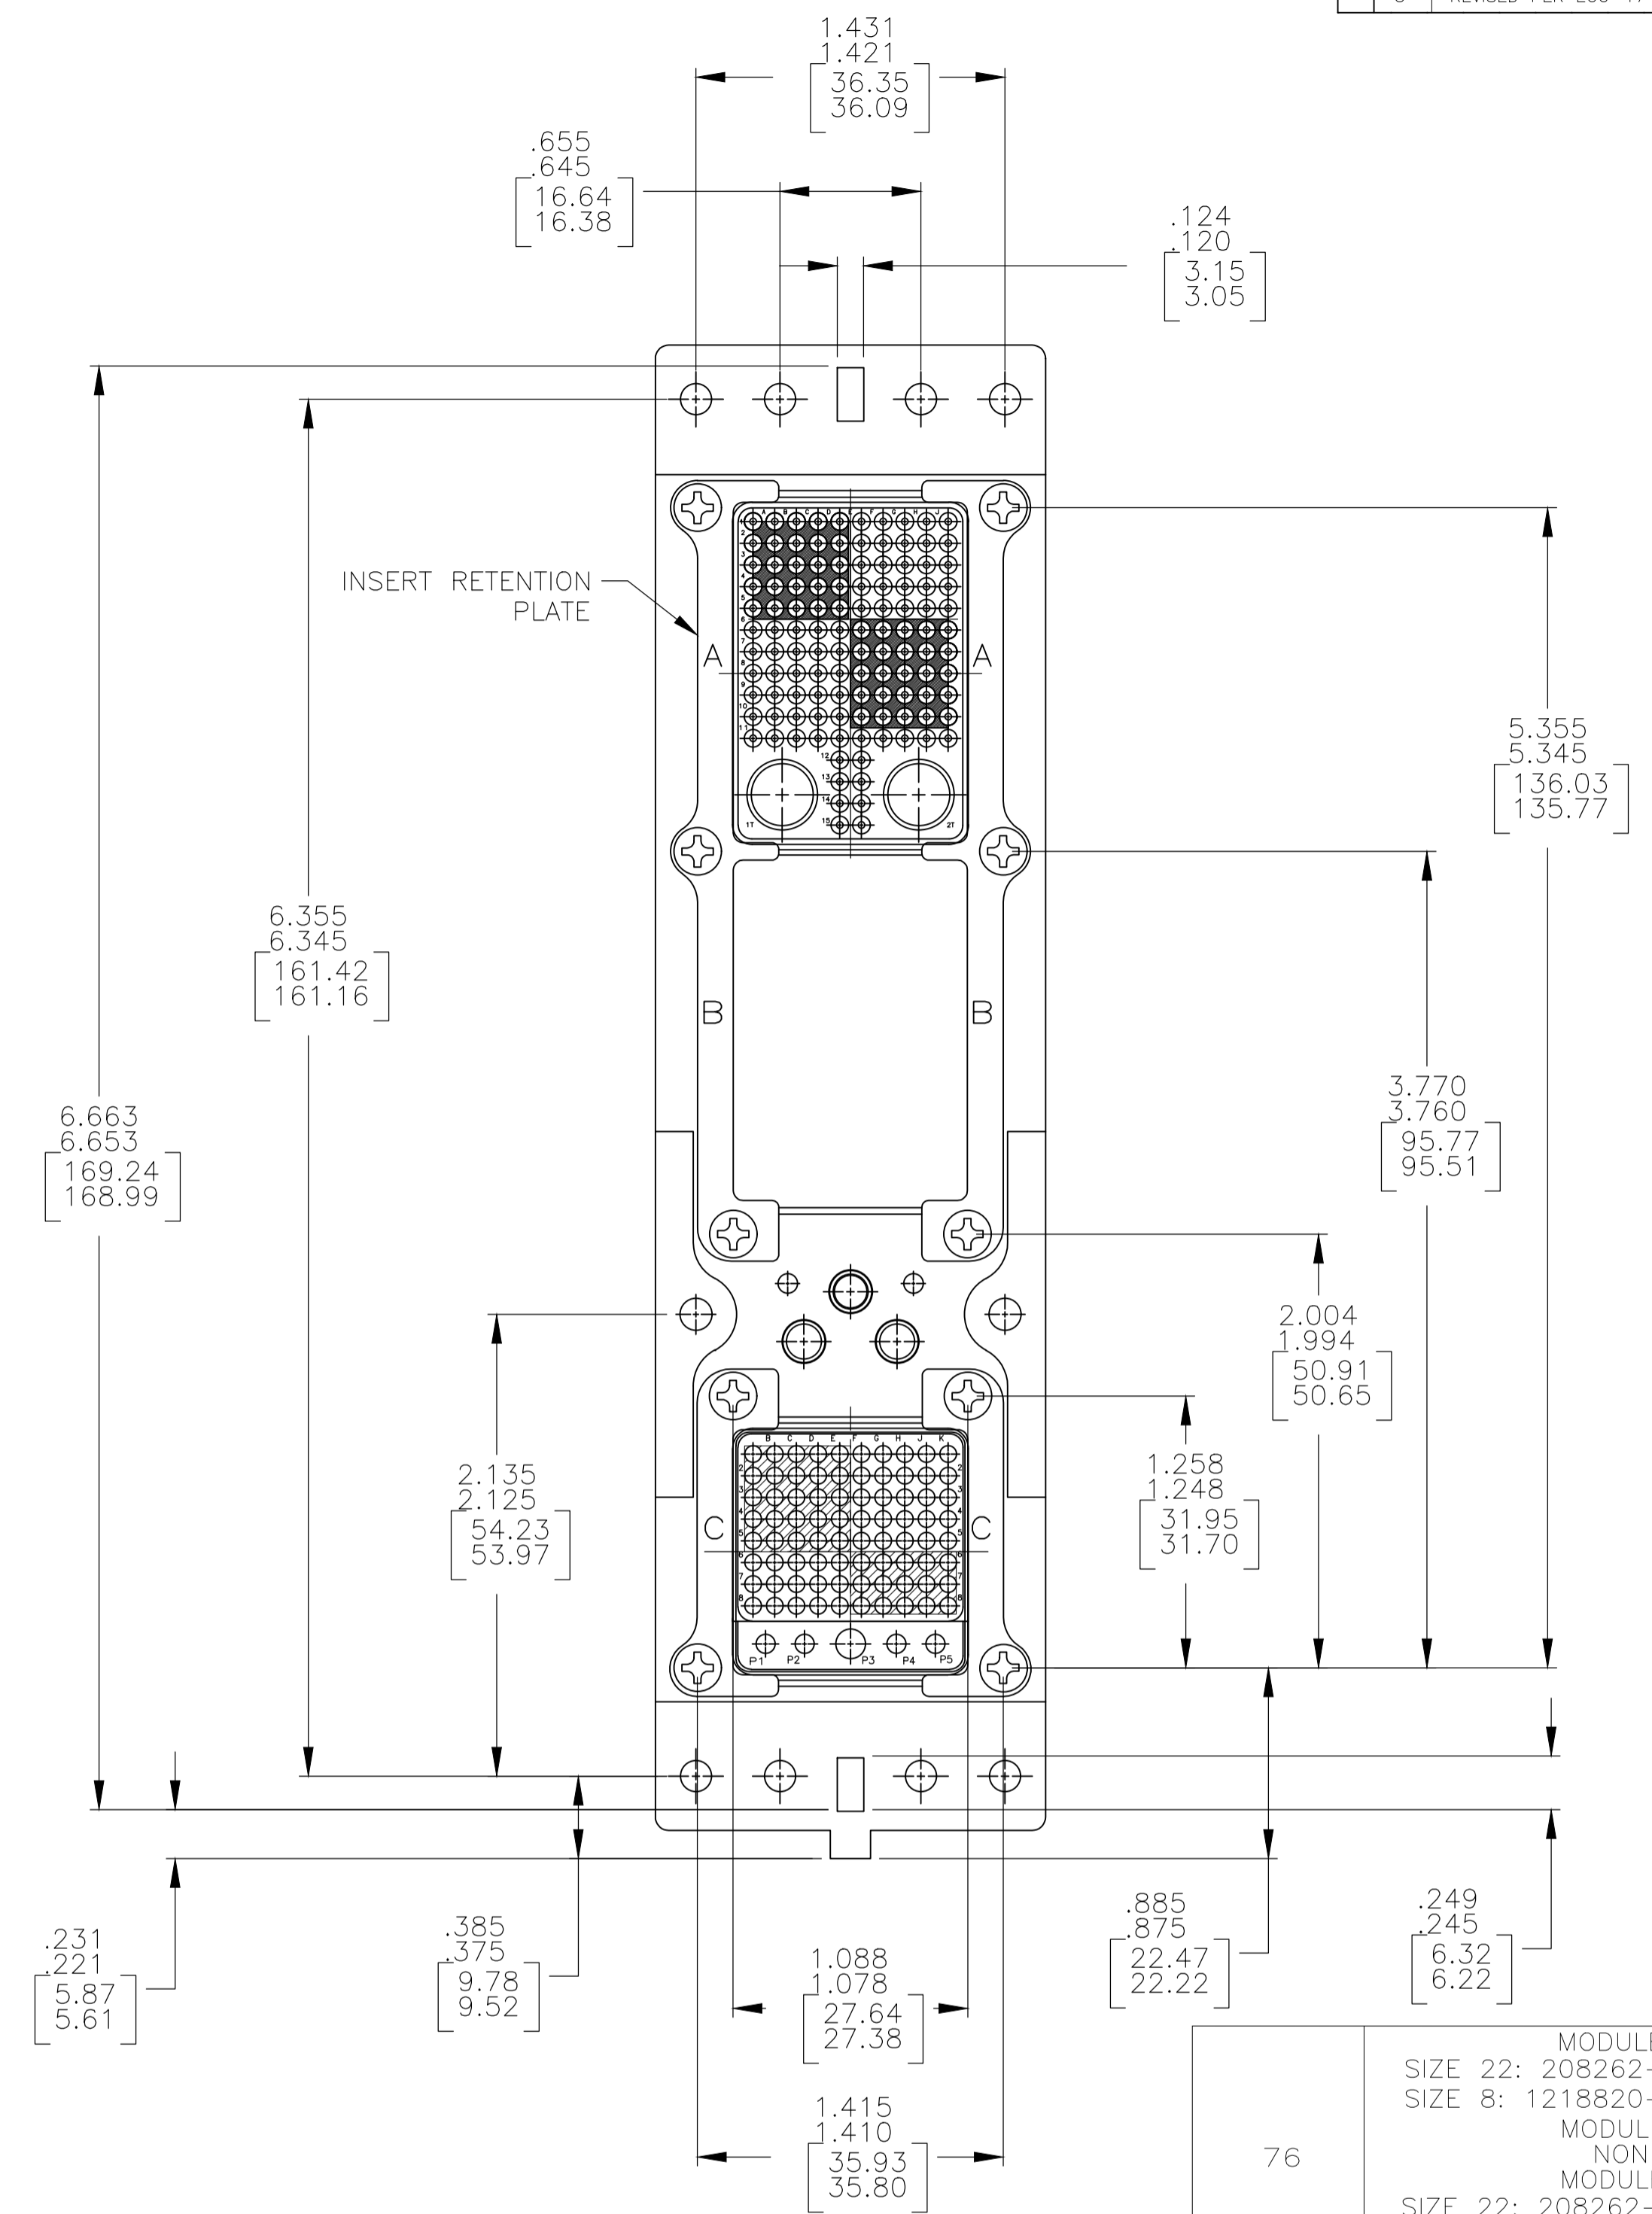

REVISIONS				
P	LTR	DESCRIPTION	DATE	APPD
G	REVISED PER	ECO-17-015513	19DEC2017	PHM CT

- CONNECTOR DIMENSIONS ARE PER ARINC 600 SPECIFICATION.
- CONNECTOR IS SUPPLIED WITH CONTACTS AS LISTED IN TABLE (NOT INSTALLED).
- KEYING SHOWN IN POSITION "01" FOR ILLUSTRATION ONLY. CONNECTORS SHIPPED WITH KEYING INSTALLED IN POSITION PER TABLE. FOR POSITION "00" KEYING HARDWARE SHIPPED UNASSEMBLED.
- DUST COVER INSTALLED FOR SHIPPING (NOT SHOWN).

COMPONENT	MATERIAL	FINISH
SHELL	DIE CAST ALUMINUM PER ASTM-B-85	ELECTROLESS NICKEL PER MIL-C-26074
INSERT RETENTION PLATES	ALUMINUM ALLOY PER ASTM-B-209	ELECTROLESS NICKEL PER MIL-C-26074
SCREWS	STAINLESS STEEL	PASSIVATED
POLARIZING KEYS	ZINC ALLOY PER ASTM-B-86	-
120T2 & 85 INSERTS	THERMOSET OR THERMOPLASTIC PPS PER MIL-M-24519	-
POLARIZING KEY RETAINING PLATE	ALUMINUM ALLOY PER ASTM-B-209	BLUE ANODIZED PER MIL-A-8625

KEYING POSITION	CONTACTS INCLUDED AND NOT INSTALLED	PART NUMBER
76	MODULE A: SIZE 22: 208262-3 (QTY=118) SIZE 8: 1218820-1 (QTY=1) MODULE B: NONE MODULE C: SIZE 22: 208262-3 (QTY=80) SIZE 20: 208267-2 (QTY=4) SIZE 16: 208270-2 (QTY=1)	1996254-4
130	MODULE A: SIZE 22: 208262-3 (QTY=118) SIZE 8: 1218820-1 (QTY=2) MODULE B: NONE MODULE C: SIZE 22: 208262-3 (QTY=80) SIZE 20: 208267-2 (QTY=4) SIZE 16: 208270-2 (QTY=1)	1996254-3
130	MODULE A: SIZE 22: 208262-3 (QTY=118) SIZE 8: 1218820-1 (QTY=1) MODULE B: NONE MODULE C: SIZE 22: 208262-3 (QTY=80) SIZE 20: 208267-2 (QTY=4) SIZE 16: 208270-2 (QTY=1)	1996254-1

THIS DRAWING IS A CONTROLLED DOCUMENT.

DIMENSIONS: INCHES	TOLERANCES UNLESS OTHERWISE SPECIFIED:	0 PLC ± .005	1 PLC ± .005	2 PLC ± .005	3 PLC ± .005	4 PLC ± .005	ANGLES ± .005
--------------------	--	--------------	--------------	--------------	--------------	--------------	---------------