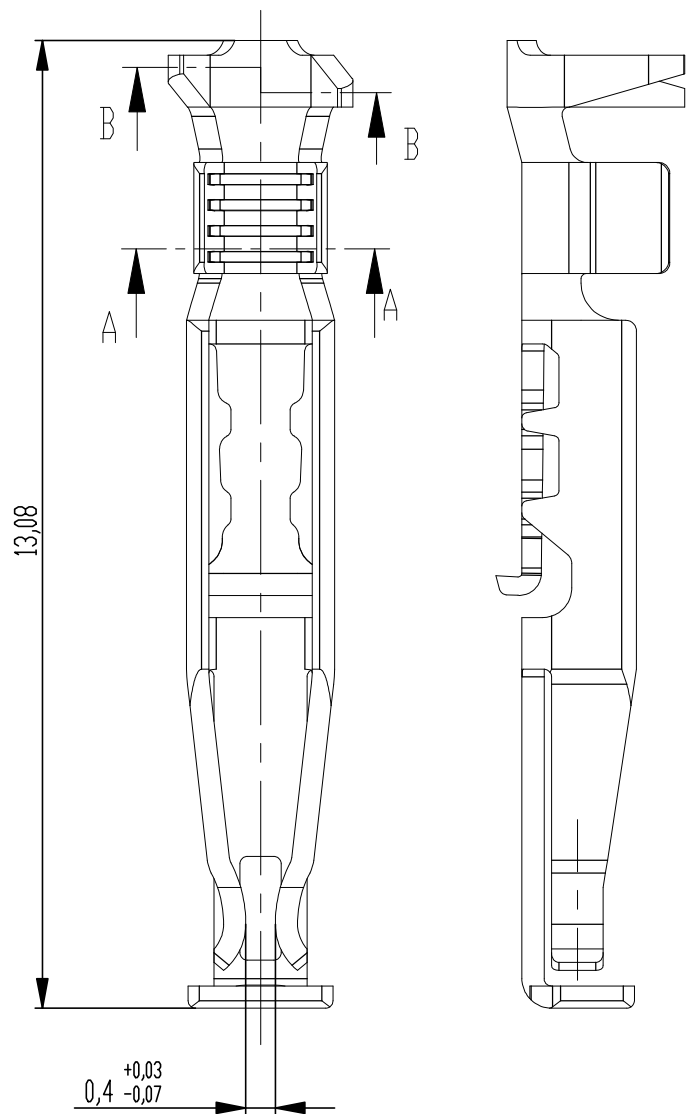

Federkontakt vereinzelt
spring contact isolated