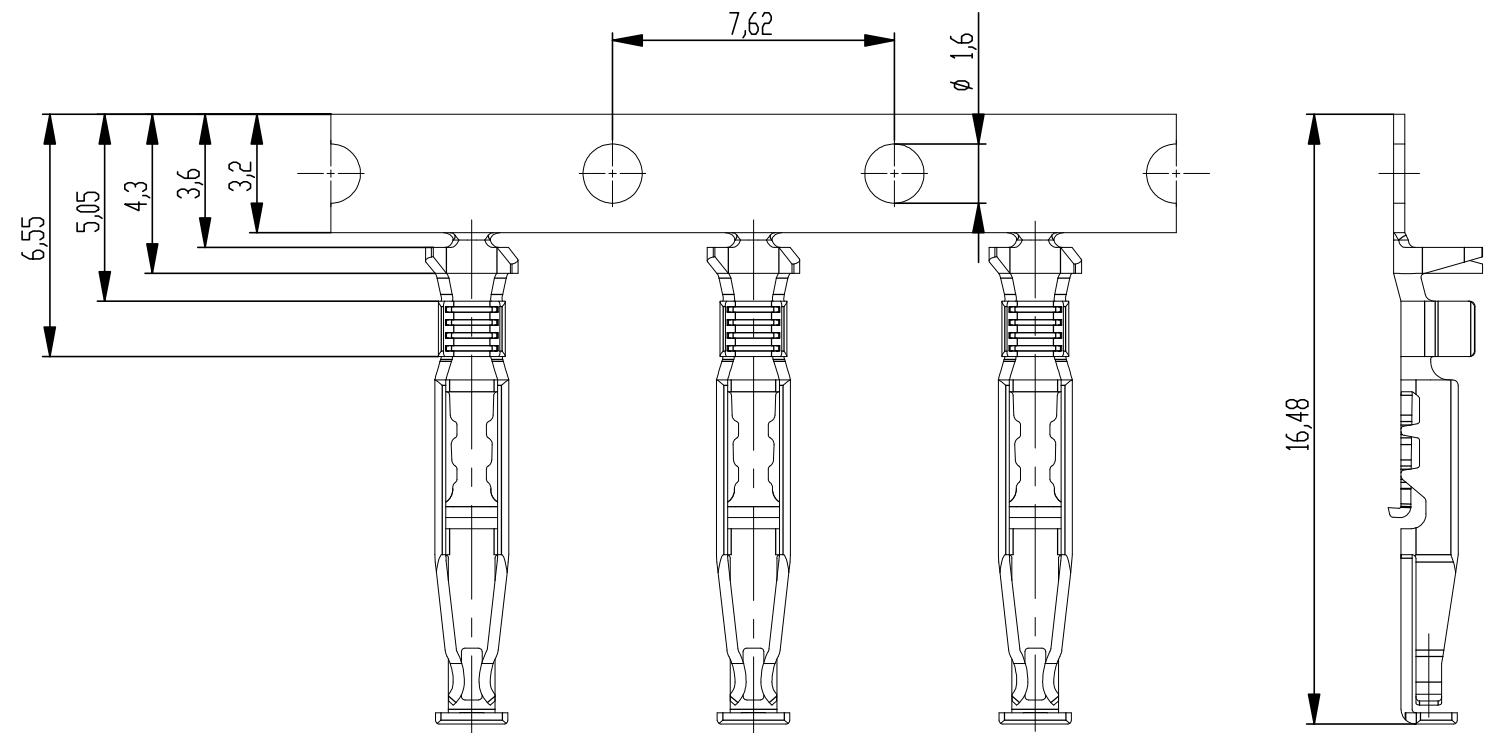

Iso grip feature
M / scale 10:1

Federkontakte am Band
spring contact on carrier strip