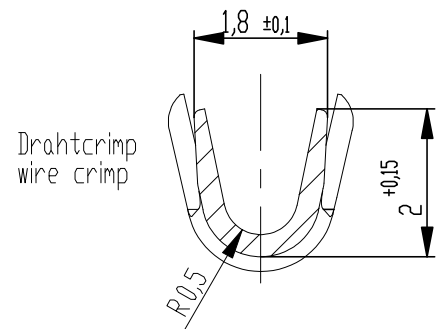

Schnitt A-A
cross section A-A
M / scale 10:1