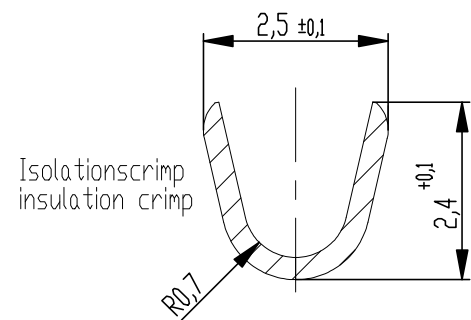

Schnitt B-B
cross section B-B
M / scale 10:1