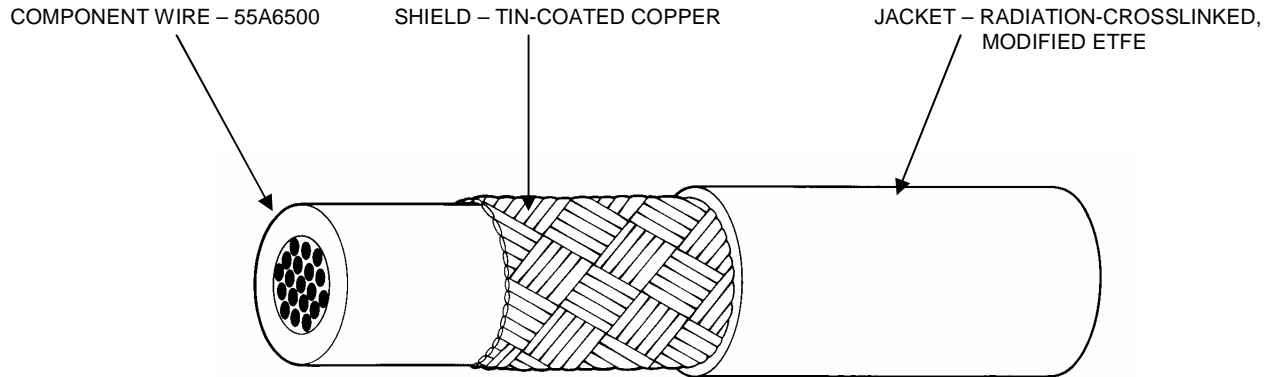

# SPECIFICATION CONTROL DRAWING

55A6501

Title ONE CONDUCTOR CABLE, SHIELDED, JACKETED, GENERAL PURPOSE, 600 VOLT

Date 11-30-05

Revision B

This specification sheet forms a part of the latest issue of Raychem Specification 55A.

## ADDITIONAL REQUIREMENTS

SOLDERABILITY (Quality Conformance): 95% (minimum) coverage per MIL-STD-202, Method 208  
(1 hour steam aging, both conductor and shield)

Except as specified above, this construction shall meet all the requirements of Raychem Specification Sheet 55A1111 for AWG sizes 26 through 12.

### PART NUMBER:

The 55A6501 part number shall be modified to include the applicable AWG size followed by color code designators with a dash separating the component wire color from the jacket color.

1/ Example: AWG 20, white component wire; white jacket: 55A6501-20-9-9