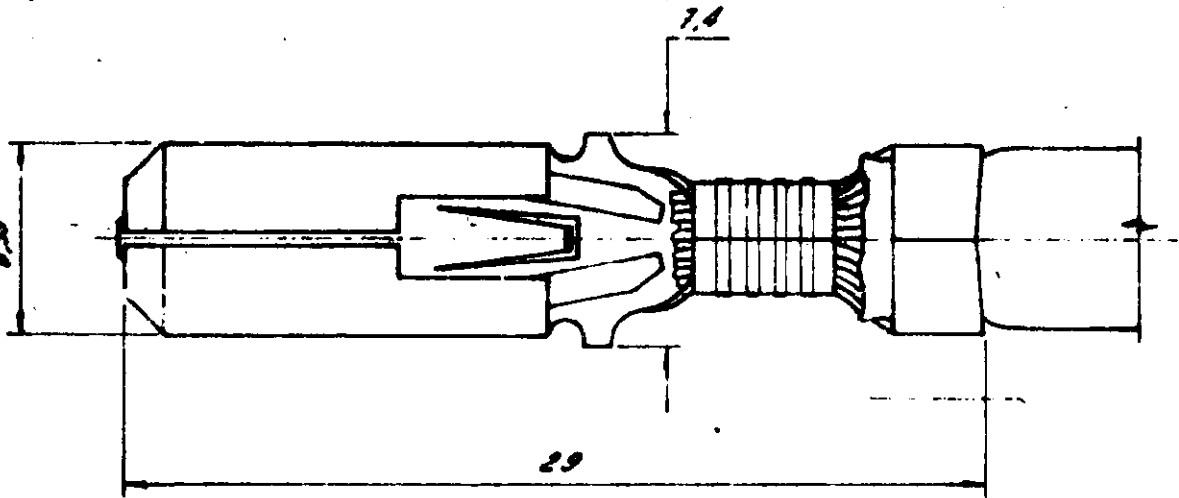

1 OBSOLETE PARTS: OBSOLETE CIS STREAMLINING PER D.RENAUD/D.SINISI

PROFILLO E FINITURA	NUMERO LOOSE PIECE
...	180409-1
...	180409-2
...	180409-3
...	180409-4
...	180409-5
...	180409-6

OBSOLETE 1
OBSOLETE 1
OBSOLETE 1

O1	REVISED PER ECO-09-026346	KK	AEG	26 NOV 09	© 1971 AMP INCORPORATED. ALL RIGHTS RESERVED. AMP AND CIS ARE TRADE PATENTS AND/OR PATENTS PENDING.	CUSTOMER COPY REFERENCE ONLY
					WATER AND AIR FINISH	AMP
					5/16" TUBE	
					WIRE GAUGE INSULATION	CLASS WIRE TRN REC
					4-6 AWG	TYPE AUTO-MACH
					TOLERANCE EXCEPT AS NOTED	NO
					SCALE 4:1	NO C-180403
					REV 01	
250 SERIES FASTIN TRB						