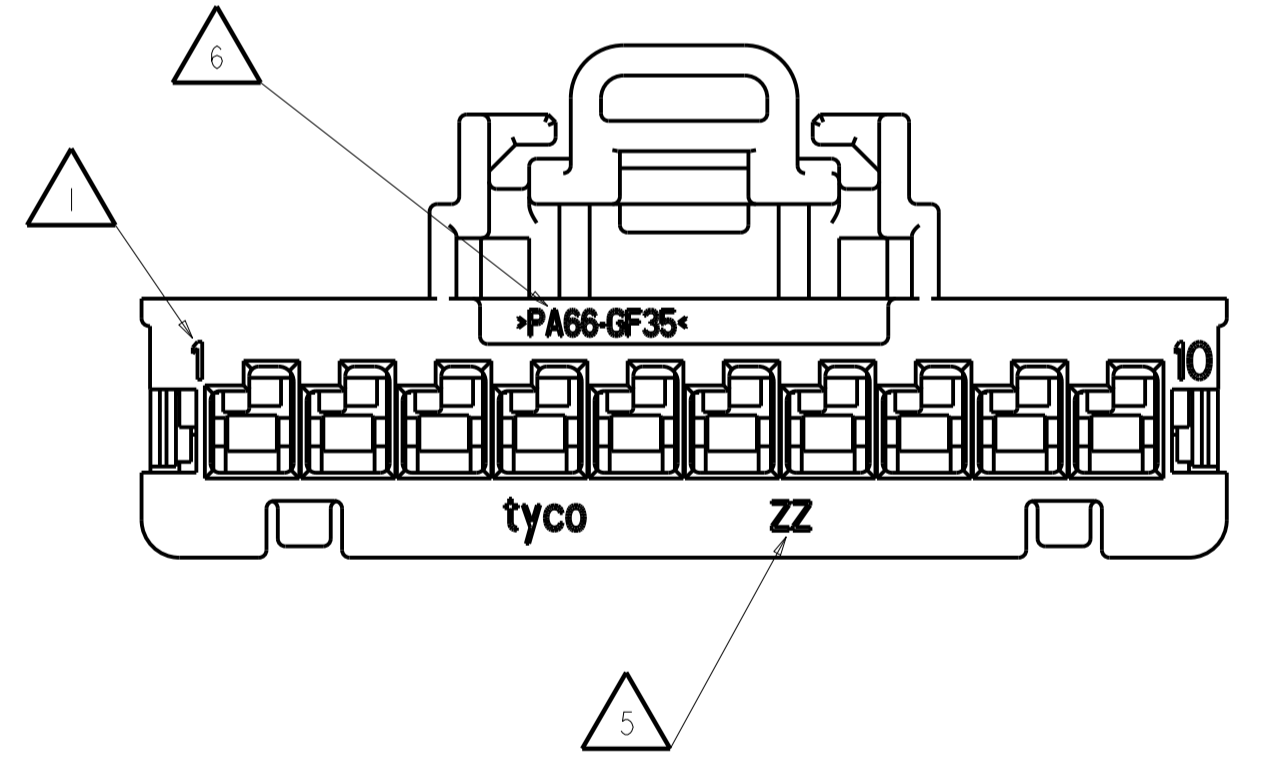

REVISIONS				
P.	LTM	DESCRIPTION	DATE	DWN. APVD.
B8		REVISED PER ECO-14-009167	17JUN2014	DD RL

MINIMUM FEED THROUGH CONDITION

- △ TERMINAL POSITION NUMBERS LOCATED AS SHOWN.
- 2. DELIVERY CONDITION: SPACER AND CPA (OPTIONAL) IN PRE INSTALLED POSITION.
- △ PART NUMBER AND DATE CODE.
- △ CAVITY NUMBER
- △ MATERIAL IDENTIFICATION
- 7. PACKING: CONNECTOR ASSEMBLIES BULK PACKED IN CARDBOARD BOX.
- 8. KEYING "A" SHOWN.
- 9. DURING SHIPPING AND HANDLING THE TPA MAY BE DISPLACED TO ITS LOCKED POSITION. THE CONNECTOR CAN BE RETURNED TO ITS PROPER FUNCTION USING IS SHEET 408-10104.
- 10. APPLICABLE TERMINAL PART NUMBERS (SOLD SEPARATLY) GOLD APPLICATIONS 1393364 AND 1393365. TIN APPLICATIONS 1393366 AND 1393367 FOR TERMINATION AND REELING OPTIONS SEE DRAWINGS 1393364, 1393365, 1393366 AND 1393367.

TE ORDER NUMBER	KEYING OPTIONS							DESCRIPTION	COLOR	MATERIAL	ITEM
	H	G	F	E	D	C	A				
1452187-8								FEMALE HSG, KEY H	BLACK	>PA66-GF35<	1
1452187-8								FEMALE HSG, KEY G	BLACK	>PA66-GF35<	1
1452187-7								FEMALE HSG, KEY F	BLACK	>PA66-GF35<	1
1452187-6								FEMALE HSG, KEY E	BLACK	>PA66-GF35<	1
1452187-5								FEMALE HSG, KEY D	BLACK	>PA66-GF35<	1
1452187-4								FEMALE HSG, KEY C	BLACK	>PA66-GF35<	1
1452187-3								FEMALE HSG, KEY A	BLACK	>PA66-GF35<	1
1452187-1								SPACER	RED	>PBT-GF30< >PBT+PC-GF30	2
1452187-1								CPA	RED	PBT-GF20	3
	QUANTITY							DESCRIPTION	COLOR	MATERIAL	ITEM

CHK. M. DAUBER 06.12.01

APVD. G. STEINBACH 06.12.01

PRODUCT SPEC

APPLICATION SPEC

WEIGHT

CUSTOMER DRAWING

NAME: IX10 POSITION, GET, FEMALE CONNECTOR UNSEALED, ASSEMBLY

SIZE: A1

CAGE CODE: 00779

DRAWING NO: 1452187

RESTRICTED TO: -

SCALE: 5:1

SHEET: 1 OF 1

REV: B8

单击下面可查看定价，库存，交付和生命周期等信息

[>>TE Connectivity\(泰科\)](#)