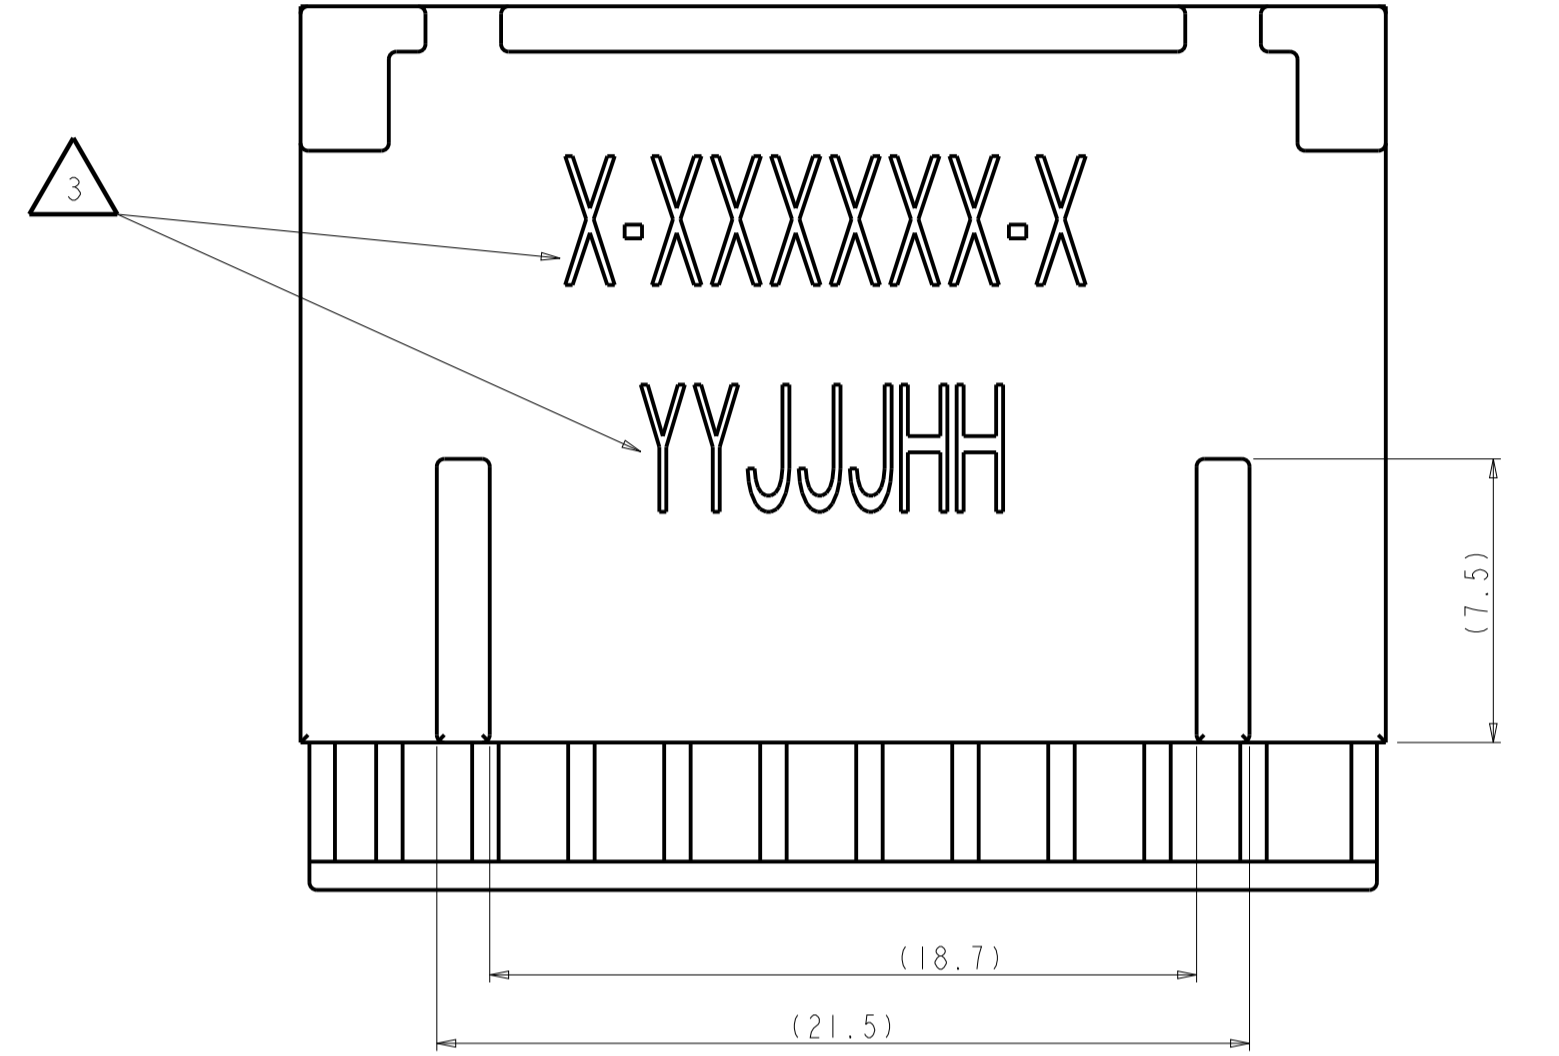

REVISIONS				
P.	LTM	DESCRIPTION	DATE	DWN. APVD.
B8		REVISED PER ECO-14-009167	17JUN2014	DD RL

MINIMUM FEED THROUGH CONDITION

- △ TERMINAL POSITION NUMBERS LOCATED AS SHOWN.
- 2. DELIVERY CONDITION: SPACER AND CPA (OPTIONAL) IN PRE INSTALLED POSITION.
- △ PART NUMBER AND DATE CODE.
- △ CAVITY NUMBER
- △ MATERIAL IDENTIFICATION
- 7. PACKING: CONNECTOR ASSEMBLIES BULK PACKED IN CARDBOARD BOX.
- 8. KEYING "A" SHOWN.
- 9. DURING SHIPPING AND HANDLING THE TPA MAY BE DISPLACED TO ITS LOCKED POSITION. THE CONNECTOR CAN BE RETURNED TO ITS PROPER FUNCTION USING IS SHEET 408-10104.
- 10. APPLICABLE TERMINAL PART NUMBERS (SOLD SEPARATLY) GOLD APPLICATIONS 1393364 AND 1393365. TIN APPLICATIONS 1393366 AND 1393367 FOR TERMINATION AND REELING OPTIONS SEE DRAWINGS 1393364, 1393365, 1393366 AND 1393367.

TE ORDER NUMBER	KEYING OPTIONS							DESCRIPTION	COLOR	MATERIAL	ITEM
	H	G	F	E	D	C	A				
1452187-8								FEMALE HSG, KEY H	BLACK	>PA66-GF35<	1
1452187-8								FEMALE HSG, KEY G	BLACK	>PA66-GF35<	1
1452187-7								FEMALE HSG, KEY F	BLACK	>PA66-GF35<	1
1452187-6								FEMALE HSG, KEY E	BLACK	>PA66-GF35<	1
1452187-5								FEMALE HSG, KEY D	BLACK	>PA66-GF35<	1
1452187-4								FEMALE HSG, KEY C	BLACK	>PA66-GF35<	1
1452187-3								FEMALE HSG, KEY A	BLACK	>PA66-GF35<	1
1452187-1								SPACER	RED	>PBT-GF30< >PBT+PC-GF30	2
1452187-1								CPA	RED	PBT-GF20	3
	QUANTITY							DESCRIPTION	COLOR	MATERIAL	ITEM

THIS DRAWING IS A CONTROLLED DOCUMENT.

DIMENSIONS: mm

TOLERANCES UNLESS OTHERWISE SPECIFIED:

Ø-PLC	±
Ø-PLC	±
Ø-PLC	±
Ø-PLC	±
Ø-PLC	±
ANGLES	±

MATERIAL: -

FINISH: -

THIS DRAWING IS A CONTROLLED DOCUMENT.

DWN. J. BAHAMONDE 06.12.01

CHK. M. DAUBER 06.12.01

APVD. G. STEINBACH 06.12.01

PRODUCT SPEC

APPLICATION SPEC

WEIGHT

CUSTOMER DRAWING

NAME: IX10 POSITION, GET, FEMALE CONNECTOR UNSEALED, ASSEMBLY

SIZE: A1