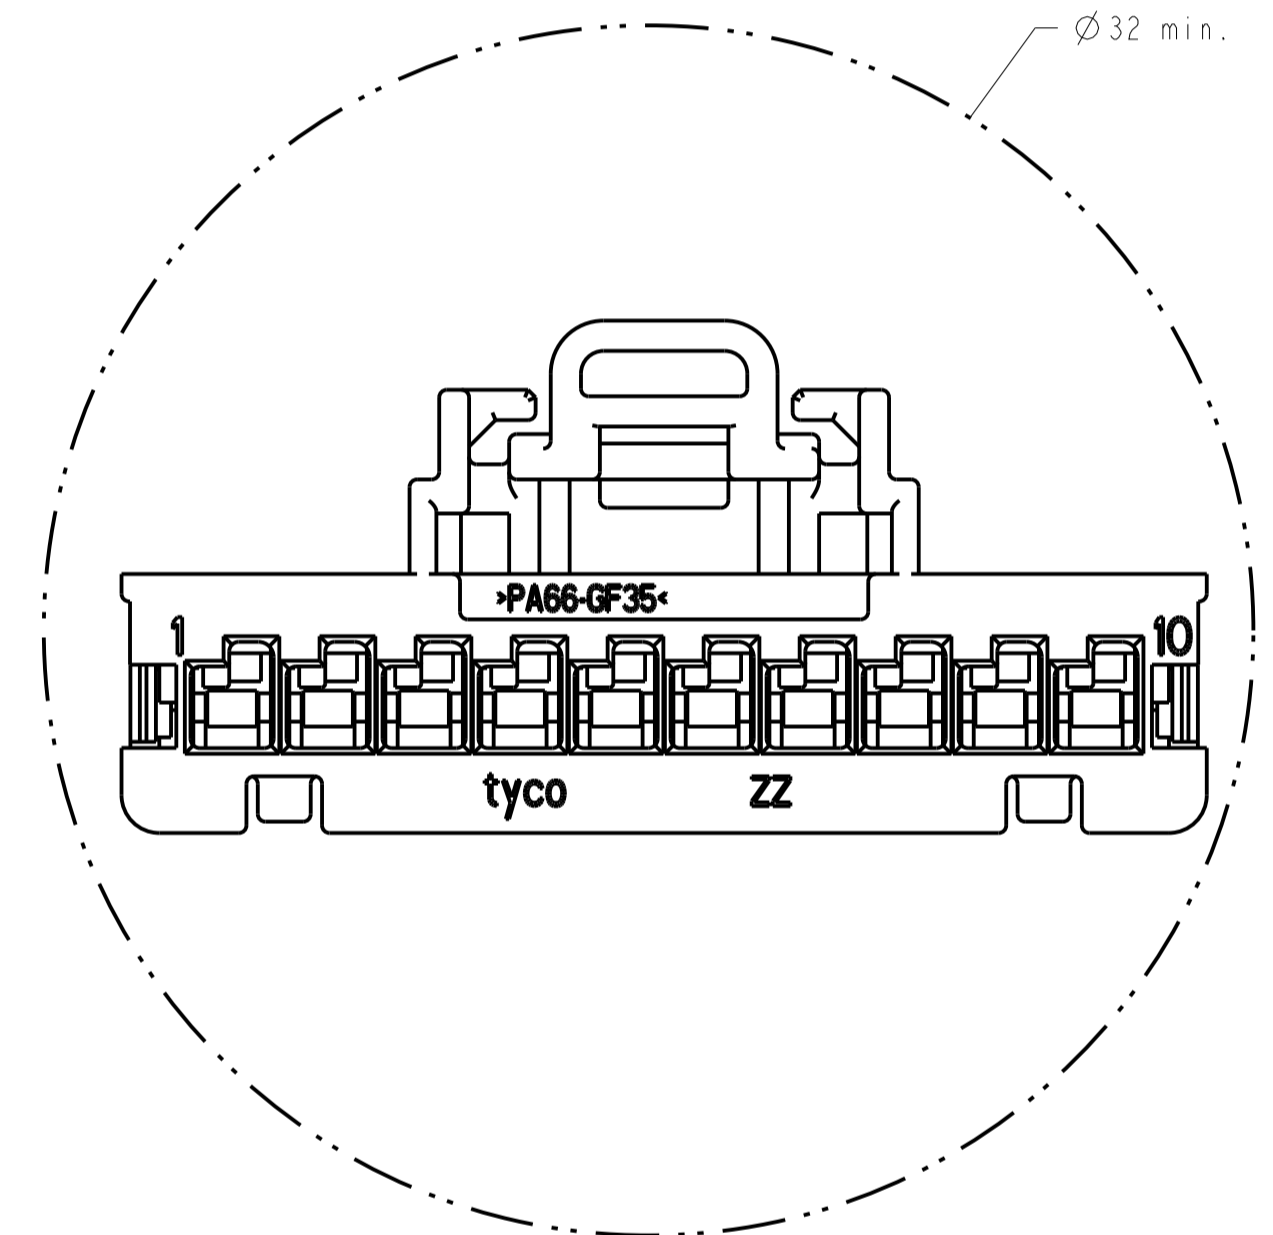

REVISIONS				
P.	LTM	DESCRIPTION	DATE	DWN. APVD.
B8		REVISED PER ECO-14-009167	17JUN2014	DD RL

MINIMUM FEED THROUGH CONDITION

- △ TERMINAL POSITION NUMBERS LOCATED AS SHOWN.
- 2. DELIVERY CONDITION: SPACER AND CPA (OPTIONAL) IN PRE INSTALLED POSITION.
- △ PART NUMBER AND DATE CODE.
- △ CAVITY NUMBER
- △ MATERIAL IDENTIFICATION
- 7. PACKING: CONNECTOR ASSEMBLIES BULK PACKED IN CARDBOARD BOX.
- 8. KEYING "A" SHOWN.
- 9. DURING SHIPPING AND HANDLING THE TPA MAY BE DISPLACED TO ITS LOCKED POSITION. THE CONNECTOR CAN BE RETURNED TO ITS PROPER FUNCTION USING IS SHEET 408-10104.
- 10. APPLICABLE TERMINAL PART NUMBERS (SOLD SEPARATLY) GOLD APPLICATIONS 1393364 AND 1393365. TIN APPLICATIONS 1393366 AND 1393367 FOR TERMINATION AND REELING OPTIONS SEE DRAWINGS 1393364, 1393365, 1393366 AND 1393367.

TE ORDER NUMBER	KEYING OPTIONS							DESCRIPTION	COLOR	MATERIAL	ITEM
	H	G	F	E	D	C	A				
1452187-8								FEMALE HSG, KEY H	BLACK	>PA66-GF35<	1
1452187-8								FEMALE HSG, KEY G	BLACK	>PA66-GF35<	1
1452187-7								FEMALE HSG, KEY F	BLACK	>PA66-GF35<	1
1452187-6								FEMALE HSG, KEY E	BLACK	>PA66-GF35<	1
1452187-5								FEMALE HSG, KEY D	BLACK	>PA66-GF35<	1
1452187-4								FEMALE HSG, KEY C	BLACK	>PA66-GF35<	1
1452187-3								FEMALE HSG, KEY A	BLACK	>PA66-GF35<	1
1452187-1								SPACER	RED	>PBT-GF30< >PBT+PC-GF30	2
1452187-1								CPA	RED	PBT-GF20	3
	QUANTITY							DESCRIPTION	COLOR	MATERIAL	ITEM

THIS DRAWING IS A CONTROLLED DOCUMENT.

DIMENSIONS: mm

TOLERANCES UNLESS OTHERWISE SPECIFIED:

Ø-PLC	±
Ø-PLC	±
Ø-PLC	±
Ø-PLC	±
Ø-PLC	±
ANGLES	±

MATERIAL: -

FINISH: -

THIS DRAWING IS A CONTROLLED DOCUMENT.

DWN. J. BAHAMONDE 06.12.01

CHK. M. DAUBER 06.12.01

APVD. G. STEINBACH 06.12.01

PRODUCT SPEC

APPLICATION SPEC

WEIGHT

CUSTOMER DRAWING

NAME: IX10 POSITION, GET, FEMALE CONNECTOR UNSEALED, ASSEMBLY

SIZE: A1