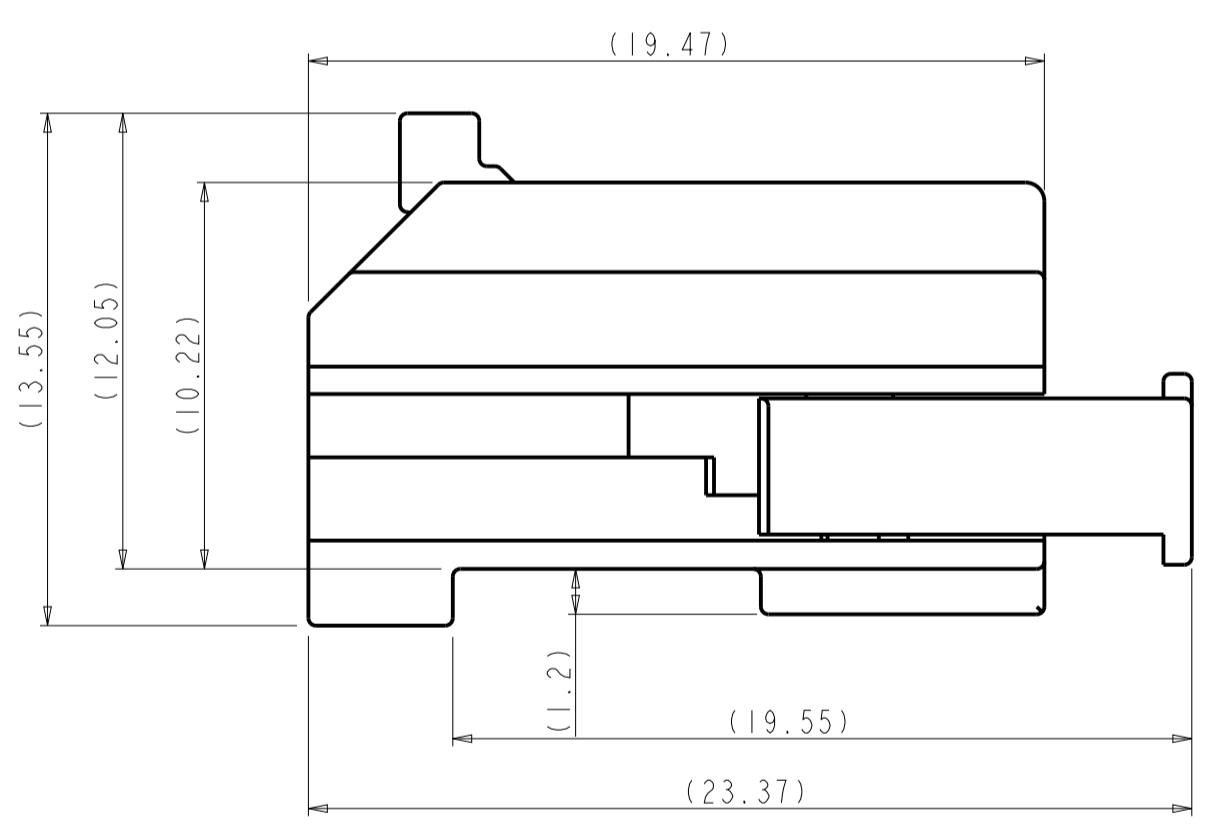

REVISIONS				
P.	LTM	DESCRIPTION	DATE	DWN. APVD.
B8		REVISED PER ECO-14-009167	17JUN2014	DD RL

MINIMUM FEED THROUGH CONDITION

- △ TERMINAL POSITION NUMBERS LOCATED AS SHOWN.
- 2. DELIVERY CONDITION: SPACER AND CPA (OPTIONAL) IN PRE INSTALLED POSITION.
- △ PART NUMBER AND DATE CODE.
- △ CAVITY NUMBER
- △ MATERIAL IDENTIFICATION
- 7. PACKING: CONNECTOR ASSEMBLIES BULK PACKED IN CARDBOARD BOX.
- 8. KEYING "A" SHOWN.
- 9. DURING SHIPPING AND HANDLING THE TPA MAY BE DISPLACED TO ITS LOCKED POSITION. THE CONNECTOR CAN BE RETURNED TO ITS PROPER FUNCTION USING IS SHEET 408-10104.
- 10. APPLICABLE TERMINAL PART NUMBERS (SOLD SEPARATLY) GOLD APPLICATIONS 1393364 AND 1393365. TIN APPLICATIONS 1393366 AND 1393367 FOR TERMINATION AND REELING OPTIONS SEE DRAWINGS 1393364, 1393365, 1393366 AND 1393367.

TE ORDER NUMBER	KEYING OPTIONS							DESCRIPTION	COLOR	MATERIAL	ITEM
	H	G	F	E	D	C	A				
1452187-8								FEMALE HSG, KEY H	BLACK	>PA66-GF35<	1
1452187-8								FEMALE HSG, KEY G	BLACK	>PA66-GF35<	1
1452187-7								FEMALE HSG, KEY F	BLACK	>PA66-GF35<	1
1452187-6								FEMALE HSG, KEY E	BLACK	>PA66-GF35<	1
1452187-5								FEMALE HSG, KEY D	BLACK	>PA66-GF35<	1
1452187-4								FEMALE HSG, KEY C	BLACK	>PA66-GF35<	1
1452187-3								FEMALE HSG, KEY A	BLACK	>PA66-GF35<	1
1452187-1								SPACER	RED	>PBT-GF30< >PBT+PC-GF30	2
1452187-1								CPA	RED	PBT-GF20	3
	QUANTITY							DESCRIPTION	COLOR	MATERIAL	ITEM

THIS DRAWING IS A CONTROLLED DOCUMENT.

DIMENSIONS: mm

TOLERANCES UNLESS OTHERWISE SPECIFIED:

Ø-PLC	±
Ø-PLC	±
Ø-PLC	±
Ø-PLC	±
Ø-PLC	±
ANGLES	±

MATERIAL: -

FINISH: -

THIS DRAWING IS A CONTROLLED DOCUMENT.

DWN. J. BAHAMONDE 06.12.01

CHK. M. DAUBER 06.12.01

APVD. G. STEINBACH 06.12.01

PRODUCT SPEC

APPLICATION SPEC

WEIGHT

CUSTOMER DRAWING

NAME: IX10 POSITION, GET, FEMALE CONNECTOR UNSEALED, ASSEMBLY

SIZE: A1