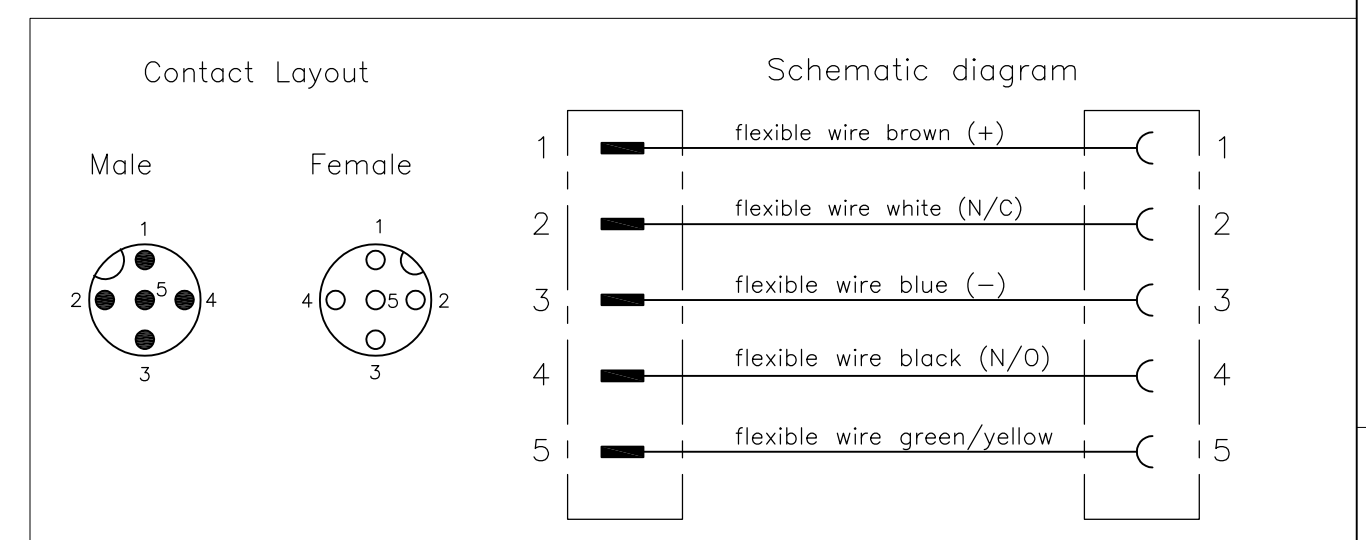

NOTES:  
 Tolerances cable lengths:  
 0m to 0.5m +30mm  
 0.5m to 1.0m +50mm  
 1.0m to 3.0m +100mm  
 < 3.0m +1.5%

TECHNICAL DATA	
Operating voltage	max. 125 V AC/DC
Operating current per contact	max. 4 A
Locking of ports	Screw thread M12 x 1 mm (recommended torque 0.6 Nm) self-securing
Protection	IP65 and IP67 when plugged and screwed down (EN 60529)

LENGTH "L"	MATERIAL	JACKET COLOR	TE PN	DESCRIPTION	ITEM
5 pos	PVC	Black	1-2273114-5	5x22AWG PVC 2.0m	10
			1-2273114-4	5x22AWG PVC 1.5m	9
			1-2273114-3	5x22AWG PVC 1.0m	8
			1-2273114-2	5x22AWG PVC 0.6m	7
			1-2273114-1	5x22AWG PVC 0.3m	6
5 pos	PUR	Black	2273114-5	5x22AWG PUR 2.0m	5
			2273114-4	5x22AWG PUR 1.5m	4
			2273114-3	5x22AWG PUR 1.0m	3
			2273114-2	5x22AWG PUR 0.6m	2
			2273114-1	5x22AWG PUR 0.3m	1