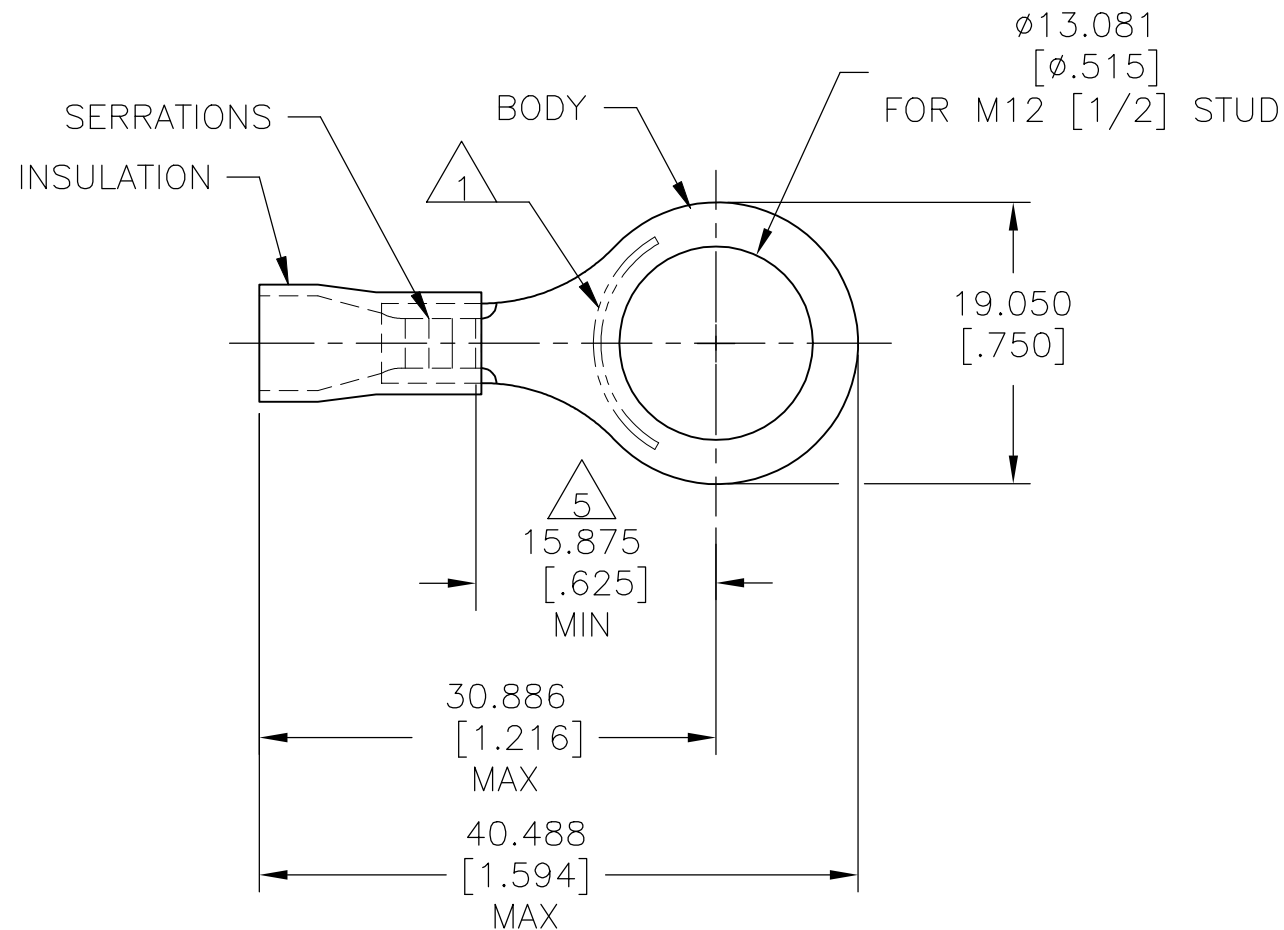

AMP WIRE RANGE	 Listed FILE E13288	 LR7189 Certified
12-10 AWG SOLID OR STRANDED	12-10 AWG SOLID OR STRANDED	12-10 AWG SOLID OR STRANDED

- 1 STAMP AMP 12-10* 6-9 APPROX AS SHOWN
- 2 WIRE INSULATION: $\phi 3.810 - \phi 6.350$ [$\phi 0.150 - \phi 0.250$]
- 3 BODY MATERIAL THK: 0.991 ± 0.051 [0.039 ± 0.002]
- 4 MATERIAL: BODY - CU PER ASTM B152
INSULATION - PVC
- 5 APPLIES FROM CENTER OF STUD HOLE TO
EDGE OF METAL WIRE BARREL

1000	BLACK	ON TAPE, REEL	2-34837-4
500	YELLOW	LOOSE PIECE	34837
QTY	COLOR	PACKAGE TYPE	PART NO.

AMP INCORPORATED
CUSTOMER SERVICE SYSTEMS

MAX RECOMMENDED OPERATING
TEMPERATURE:
105°C [221°F]

THIS DRAWING IS A CONTROLLED DOCUMENT.

DWN 09/29/92
DK SCHRUM

FOR ADDITIONAL
PRODUCT INFORMATION OR
COPIES OF DRAWINGS
AND TECHNICAL DOCUMENTS

PRODUCT INFORMATION CENTER
1-800-522-6752

VOLTAGE RATING:
600V MAX
[1000V SIGNS OR FIXTURES]

DIMENSIONS:
mm [INCHES]