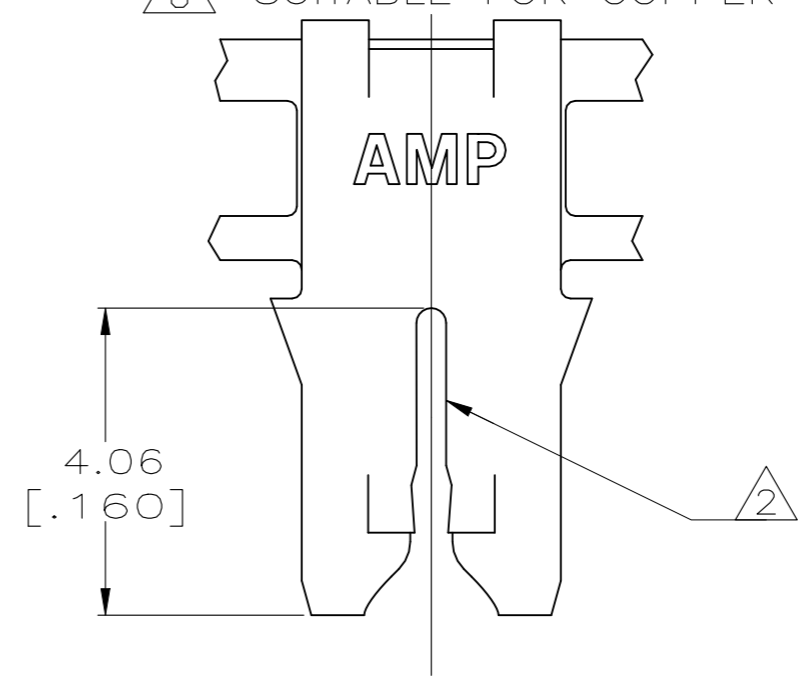

THIS DRAWING IS UNPUBLISHED. RELEASED FOR PUBLICATION
 © COPYRIGHT - By - ALL RIGHTS RESERVED.

REVISIONS					
P	LTR	DESCRIPTION	DATE	DWN	APVD
AF1		REVISED PER ECR-21-101480	31MAR2021	BDA	KR

- 1 CONTINUOUS STRIP ON REELS WITH TERMINALS LOCATED ON 5.59±0.08 [.220±.003] CENTERS.
- △2 SLOT ACCEPTS A 0.61 - 0.81mm [#22.5 - #20 AWG] SINGLE OR 0.61mm [#22.5 AWG] DOUBLE COPPER MAGNET WIRE ONLY. SLOT ACCEPTS A 0.68 - 0.91 mm [#21.5 - #19 AWG] SINGLE OR 0.68 mm [#21.5 AWG] DOUBLE ALUMINUM MAGNET WIRE ONLY. ALUMINUM WIRE RANGE APPLIES FOR POST-TIN PLATED VERSIONS ONLY.
- △3 POKE-IN ACCEPTS A 0.81-1.02mm [#20-#18] AWG SOLID OR FUSED STRANDED LEAD WIRE.
- △4 0.0010 [.000040] MIN TIN.
- △5 VARNISH RESIST OVER 0.0010 [.000040] MIN TIN.
- △6 SPECIAL REEL QUANTITY FOR SPAIN PRODUCTION ONLY.
- △7 PRELIMINARY - NOT FOR PRODUCTION.
- △8 SUITABLE FOR COPPER MAGNET WIRES ONLY

	REVERSE	PAPER	CARDBOARD REEL	BRASS	△4	1-62420-2
		SPLICE FREE	CARDBOARD REEL	BRASS	△4	1-62420-8
	STANDARD	WELD	CARDBOARD REEL	PHOSPHOR BRONZE	△4	1-62420-4
△8	STANDARD	PAPER	PLASTIC REEL	BRASS		62420-9
	REVERSE	PAPER	CARDBOARD REEL	BRASS	△4	△7 62420-6
OBSOLETE	STANDARD	SPLICE FREE	PLASTIC REEL	BRASS	△4	△7 62420-5
OBSOLETE	STANDARD	WELD	CARDBOARD REEL	PHOSPHOR BRONZE	△4	62420-4
OBSOLETE	STANDARD	WELD	CARDBOARD REEL	BRASS	△4 △6	62420-3
OBSOLETE	STANDARD	WELD	CARDBOARD REEL	BRASS	△5	62420-2
	STANDARD	PAPER	CARDBOARD REEL	BRASS	△4	62420-1
REMARKS	REELING DIRECTION	SPLICE	REELING MATERIAL	MATERIAL	FINISH	PART NO.

THIS DRAWING IS A CONTROLLED DOCUMENT.

DIMENSIONS: INCHES	TOLERANCES UNLESS OTHERWISE SPECIFIED:	DWN: MICHAEL S. FEHER 5/19/92	 TE Connectivity
		CHK: JEFF R. RUTH 5/20/92	
		APVD: NELSON E. NEFF 5/21/92	
		NAME: PRODUCT SPEC	
		108-2012	TERMINAL, POKE-IN, 300 SERIES MAG-MATE
MATERIAL: SEE TABLE	FINISH: SEE TABLE	114-2046	SIZE: A2 CAGE CODE: 00779 DRAWING NO: C-62420
		WEIGHT: 0.00	RESTRICTED TO: -
		CUSTOMER DRAWING	SCALE: 10:1 SHEET: 1 OF 1 REV: AF1