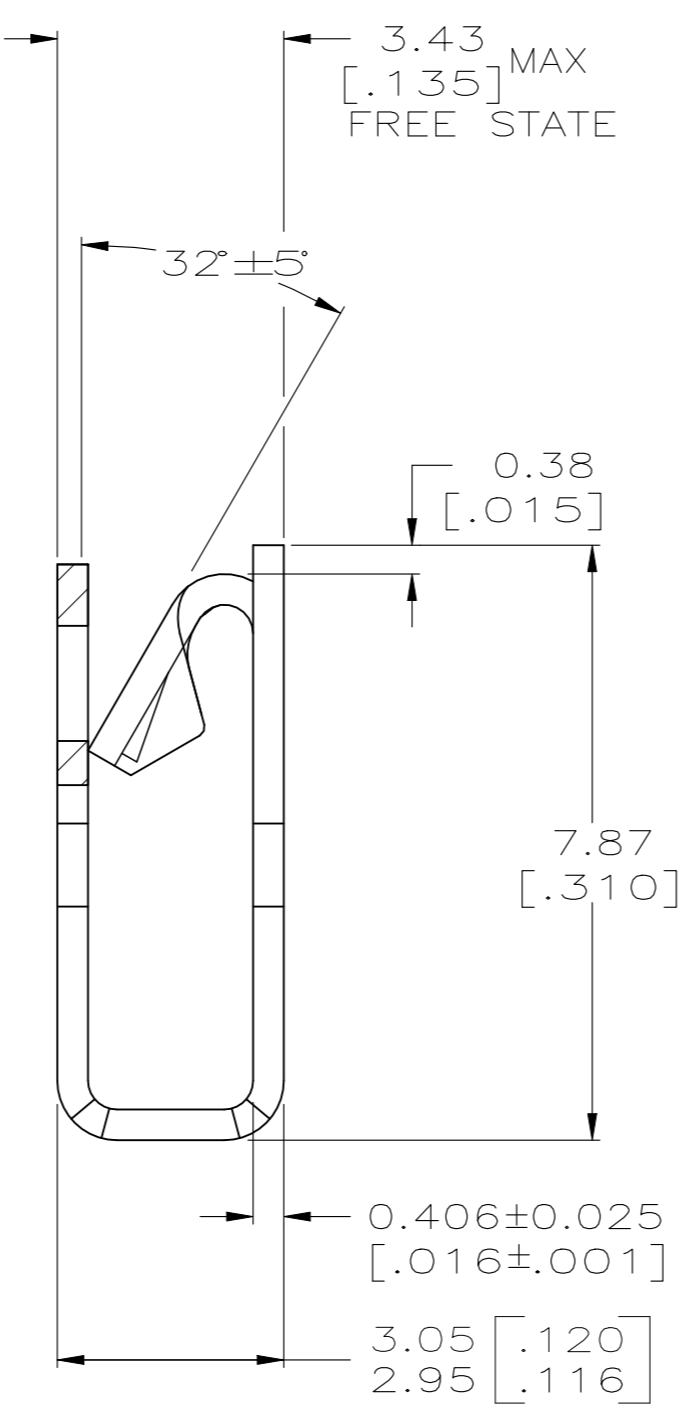

THIS DRAWING IS UNPUBLISHED. RELEASED FOR PUBLICATION
 © COPYRIGHT - By - ALL RIGHTS RESERVED.

REVISIONS					
P	LTR	DESCRIPTION	DATE	DWN	APVD
AF1		REVISED PER ECR-21-101480	31MAR2021	BDA	KR

- 1 CONTINUOUS STRIP ON REELS WITH TERMINALS LOCATED ON 5.59±0.08 [.220±.003] CENTERS.
- △2 SLOT ACCEPTS A 0.61 - 0.81mm [#22.5 - #20 AWG] SINGLE OR 0.61mm [#22.5 AWG] DOUBLE COPPER MAGNET WIRE ONLY. SLOT ACCEPTS A 0.68 - 0.91 mm [#21.5 - #19 AWG] SINGLE OR 0.68 mm [#21.5 AWG] DOUBLE ALUMINUM MAGNET WIRE ONLY. ALUMINUM WIRE RANGE APPLIES FOR POST-TIN PLATED VERSIONS ONLY.
- △3 POKE-IN ACCEPTS A 0.81-1.02mm [#20-#18] AWG SOLID OR FUSED STRANDED LEAD WIRE.
- △4 0.0010 [.000040] MIN TIN.
- △5 VARNISH RESIST OVER 0.0010 [.000040] MIN TIN.
- △6 SPECIAL REEL QUANTITY FOR SPAIN PRODUCTION ONLY.
- △7 PRELIMINARY - NOT FOR PRODUCTION.
- △8 SUITABLE FOR COPPER MAGNET WIRES ONLY

	REVERSE	PAPER	CARDBOARD REEL	BRASS	△4	1-62420-2
		SPLICE FREE	CARDBOARD REEL	BRASS	△4	1-62420-8
	STANDARD	WELD	CARDBOARD REEL	PHOSPHOR BRONZE	△4	1-62420-4
△8	STANDARD	PAPER	PLASTIC REEL	BRASS		62420-9
	REVERSE	PAPER	CARDBOARD REEL	BRASS	△4	△7 62420-6
OBSOLETE	STANDARD	SPLICE FREE	PLASTIC REEL	BRASS	△4	△7 62420-5
OBSOLETE	STANDARD	WELD	CARDBOARD REEL	PHOSPHOR BRONZE	△4	62420-4
OBSOLETE	STANDARD	WELD	CARDBOARD REEL	BRASS	△4 △6	62420-3
OBSOLETE	STANDARD	WELD	CARDBOARD REEL	BRASS	△5	62420-2
	STANDARD	PAPER	CARDBOARD REEL	BRASS	△4	62420-1
REMARKS	REELING DIRECTION	SPLICE	REELING MATERIAL	MATERIAL	FINISH	PART NO.

THIS DRAWING IS A CONTROLLED DOCUMENT.

DIMENSIONS: INCHES	TOLERANCES UNLESS OTHERWISE SPECIFIED:	DWN: MICHAEL S. FEHER 5/19/92	 TE Connectivity
		CHK: JEFF R. RUTH 5/20/92	
		APVD: NELSON E. NEFF 5/21/92	
		NAME: PRODUCT SPEC	
		108-2012	TERMINAL, POKE-IN, 300 SERIES MAG-MATE
MATERIAL: SEE TABLE	FINISH: SEE TABLE	114-2046	SIZE: A2 CAGE CODE: 00779 DRAWING NO: C-62420
		WEIGHT: 0.00	RESTRICTED TO: -
		CUSTOMER DRAWING	SCALE: 10:1 SHEET: 1 OF 1 REV: AF1