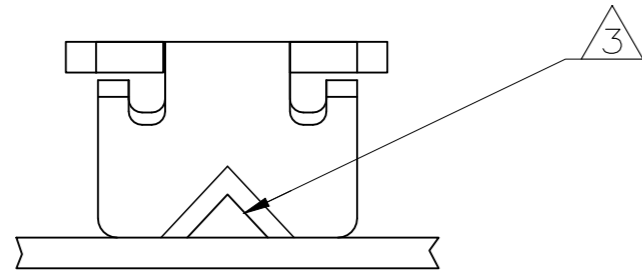

THIS DRAWING IS UNPUBLISHED. RELEASED FOR PUBLICATION
 © COPYRIGHT - By - ALL RIGHTS RESERVED.

REVISIONS					
P	LTR	DESCRIPTION	DATE	DWN	APVD
AF1		REVISED PER ECR-21-101480	31MAR2021	BDA	KR

- 1 CONTINUOUS STRIP ON REELS WITH TERMINALS LOCATED ON 5.59±0.08 [.220±.003] CENTERS.
- △2 SLOT ACCEPTS A 0.61 - 0.81mm [#22.5 - #20 AWG] SINGLE OR 0.61mm [#22.5 AWG] DOUBLE COPPER MAGNET WIRE ONLY. SLOT ACCEPTS A 0.68 - 0.91 mm [#21.5 - #19 AWG] SINGLE OR 0.68 mm [#21.5 AWG] DOUBLE ALUMINUM MAGNET WIRE ONLY. ALUMINUM WIRE RANGE APPLIES FOR POST-TIN PLATED VERSIONS ONLY.
- △3 POKE-IN ACCEPTS A 0.81-1.02mm [#20-#18] AWG SOLID OR FUSED STRANDED LEAD WIRE.
- △4 0.0010 [.000040] MIN TIN.
- △5 VARNISH RESIST OVER 0.0010 [.000040] MIN TIN.
- △6 SPECIAL REEL QUANTITY FOR SPAIN PRODUCTION ONLY.
- △7 PRELIMINARY - NOT FOR PRODUCTION.
- △8 SUITABLE FOR COPPER MAGNET WIRES ONLY

	REVERSE	PAPER	CARDBOARD REEL	BRASS	△4	1-62420-2
		SPLICE FREE	CARDBOARD REEL	BRASS	△4	1-62420-8
	STANDARD	WELD	CARDBOARD REEL	PHOSPHOR BRONZE	△4	1-62420-4
△8	STANDARD	PAPER	PLASTIC REEL	BRASS		62420-9
	REVERSE	PAPER	CARDBOARD REEL	BRASS	△4	△7 62420-6
OBSOLETE	STANDARD	SPLICE FREE	PLASTIC REEL	BRASS	△4	△7 62420-5
OBSOLETE	STANDARD	WELD	CARDBOARD REEL	PHOSPHOR BRONZE	△4	62420-4
OBSOLETE	STANDARD	WELD	CARDBOARD REEL	BRASS	△4 △6	62420-3
OBSOLETE	STANDARD	WELD	CARDBOARD REEL	BRASS	△5	62420-2
	STANDARD	PAPER	CARDBOARD REEL	BRASS	△4	62420-1
REMARKS	REELING DIRECTION	SPLICE	REELING MATERIAL	MATERIAL	FINISH	PART NO.

THIS DRAWING IS A CONTROLLED DOCUMENT.

DIMENSIONS: INCHES	TOLERANCES UNLESS OTHERWISE SPECIFIED:	DWN: MICHAEL S. FEHER 5/19/92	 TE Connectivity
		CHK: JEFF R. RUTH 5/20/92	
		APVD: NELSON E. NEFF 5/21/92	
		NAME: PRODUCT SPEC	
		108-2012	TERMINAL, POKE-IN, 300 SERIES MAG-MATE
MATERIAL: SEE TABLE	FINISH: SEE TABLE	114-2046	SIZE: A2 CAGE CODE: 00779 DRAWING NO: C-62420
		WEIGHT: 0.00	RESTRICTED TO: -
		CUSTOMER DRAWING	SCALE: 10:1 SHEET: 1 OF 1 REV: AF1