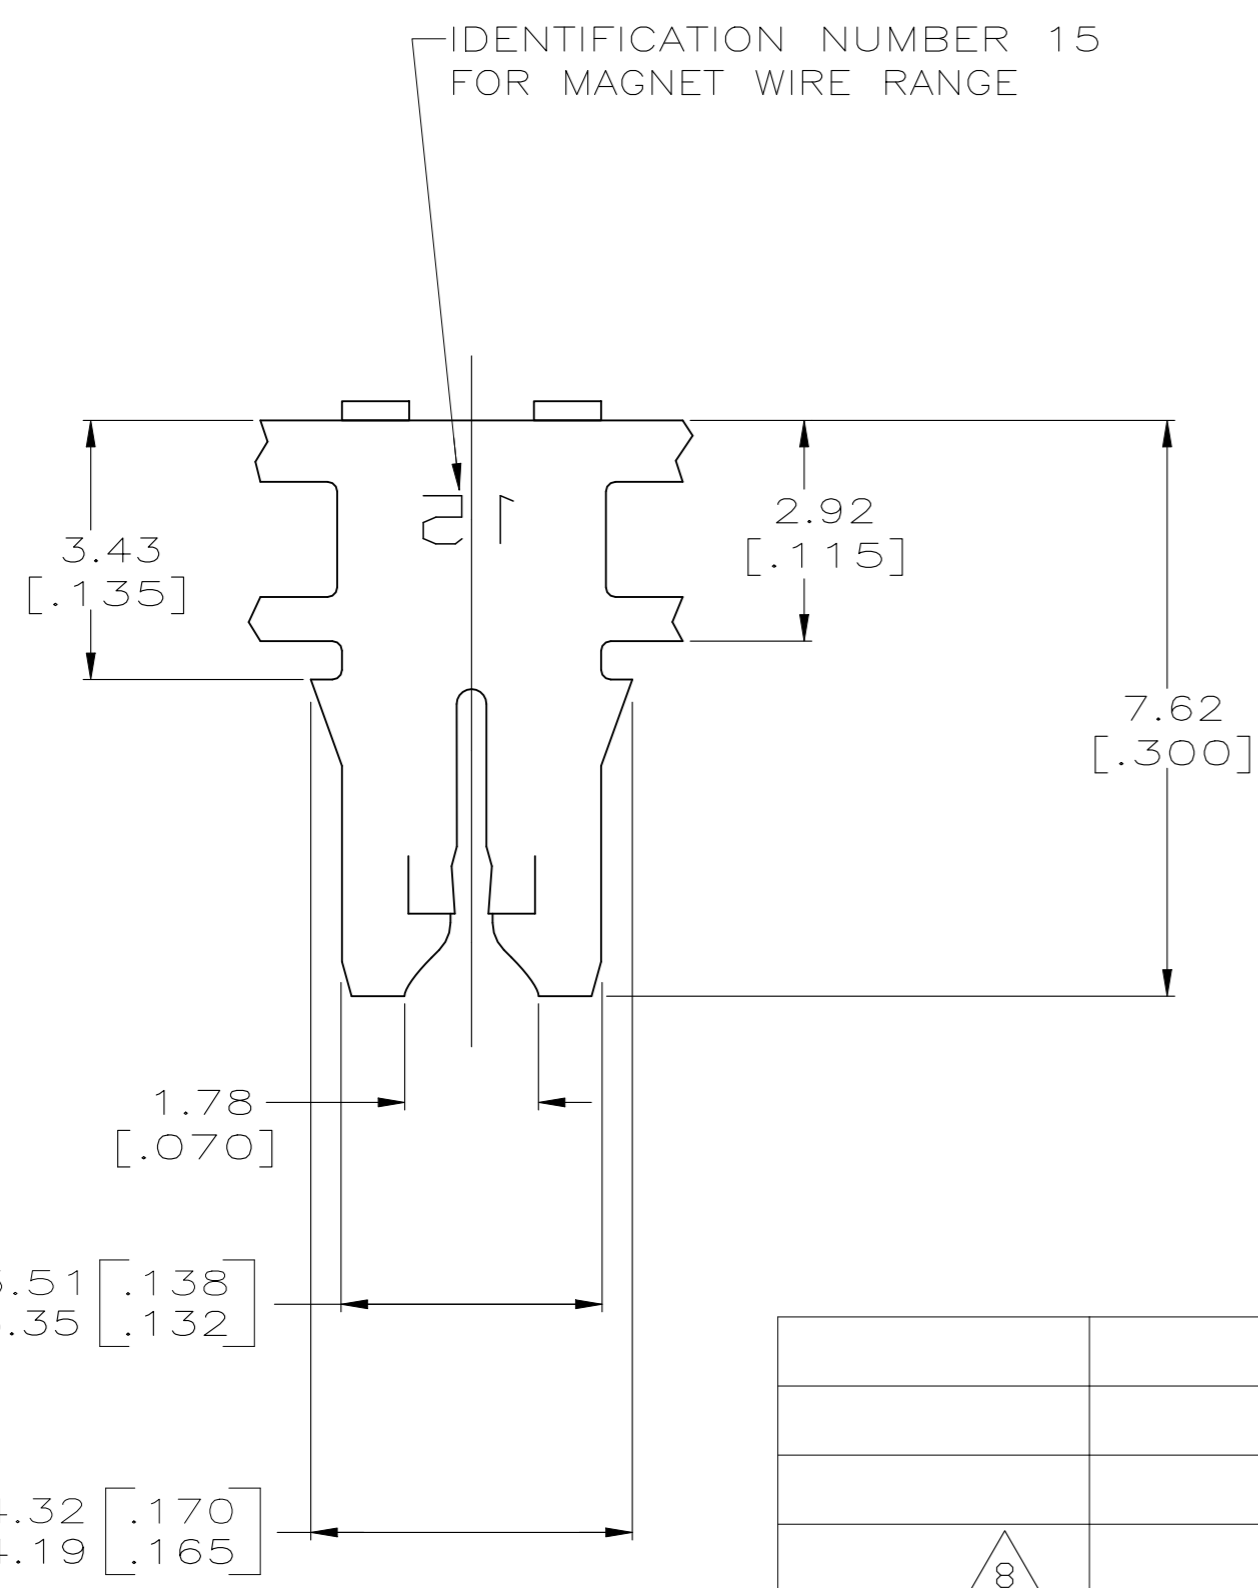

THIS DRAWING IS UNPUBLISHED. RELEASED FOR PUBLICATION
 © COPYRIGHT - By - ALL RIGHTS RESERVED.

REVISIONS					
P	LTR	DESCRIPTION	DATE	DWN	APVD
AF1		REVISED PER ECR-21-101480	31MAR2021	BDA	KR

- 1 CONTINUOUS STRIP ON REELS WITH TERMINALS LOCATED ON 5.59±0.08 [.220±.003] CENTERS.
- △2 SLOT ACCEPTS A 0.61 - 0.81mm [#22.5 - #20 AWG] SINGLE OR 0.61mm [#22.5 AWG] DOUBLE COPPER MAGNET WIRE ONLY. SLOT ACCEPTS A 0.68 - 0.91 mm [#21.5 - #19 AWG] SINGLE OR 0.68 mm [#21.5 AWG] DOUBLE ALUMINUM MAGNET WIRE ONLY. ALUMINUM WIRE RANGE APPLIES FOR POST-TIN PLATED VERSIONS ONLY.
- △3 POKE-IN ACCEPTS A 0.81-1.02mm [#20-#18] AWG SOLID OR FUSED STRANDED LEAD WIRE.
- △4 0.0010 [.000040] MIN TIN.
- △5 VARNISH RESIST OVER 0.0010 [.000040] MIN TIN.
- △6 SPECIAL REEL QUANTITY FOR SPAIN PRODUCTION ONLY.
- △7 PRELIMINARY - NOT FOR PRODUCTION.
- △8 SUITABLE FOR COPPER MAGNET WIRES ONLY

	REVERSE	PAPER	CARDBOARD REEL	BRASS	△4	1-62420-2
		SPLICE FREE	CARDBOARD REEL	BRASS	△4	1-62420-8
	STANDARD	WELD	CARDBOARD REEL	PHOSPHOR BRONZE	△4	1-62420-4
△8	STANDARD	PAPER	PLASTIC REEL	BRASS		62420-9
	REVERSE	PAPER	CARDBOARD REEL	BRASS	△4	△7 62420-6
OBSOLETE	STANDARD	SPLICE FREE	PLASTIC REEL	BRASS	△4	△7 62420-5
OBSOLETE	STANDARD	WELD	CARDBOARD REEL	PHOSPHOR BRONZE	△4	62420-4
OBSOLETE	STANDARD	WELD	CARDBOARD REEL	BRASS	△4 △6	62420-3
OBSOLETE	STANDARD	WELD	CARDBOARD REEL	BRASS	△5	62420-2
	STANDARD	PAPER	CARDBOARD REEL	BRASS	△4	62420-1
REMARKS	REELING DIRECTION	SPLICE	REELING MATERIAL	MATERIAL	FINISH	PART NO.

THIS DRAWING IS A CONTROLLED DOCUMENT.

DIMENSIONS: INCHES	TOLERANCES UNLESS OTHERWISE SPECIFIED:	DWN: MICHAEL S. FEHER 5/19/92	 TE Connectivity
		CHK: JEFF R. RUTH 5/20/92	
		APVD: NELSON E. NEFF 5/21/92	
		NAME: PRODUCT SPEC	
		108-2012	TERMINAL, POKE-IN, 300 SERIES MAG-MATE
MATERIAL: SEE TABLE	FINISH: SEE TABLE	114-2046	SIZE: A2 CAGE CODE: 00779 DRAWING NO: C-62420
		WEIGHT: 0.00	RESTRICTED TO: -
		CUSTOMER DRAWING	SCALE: 10:1 SHEET: 1 OF 1 REV: AF1