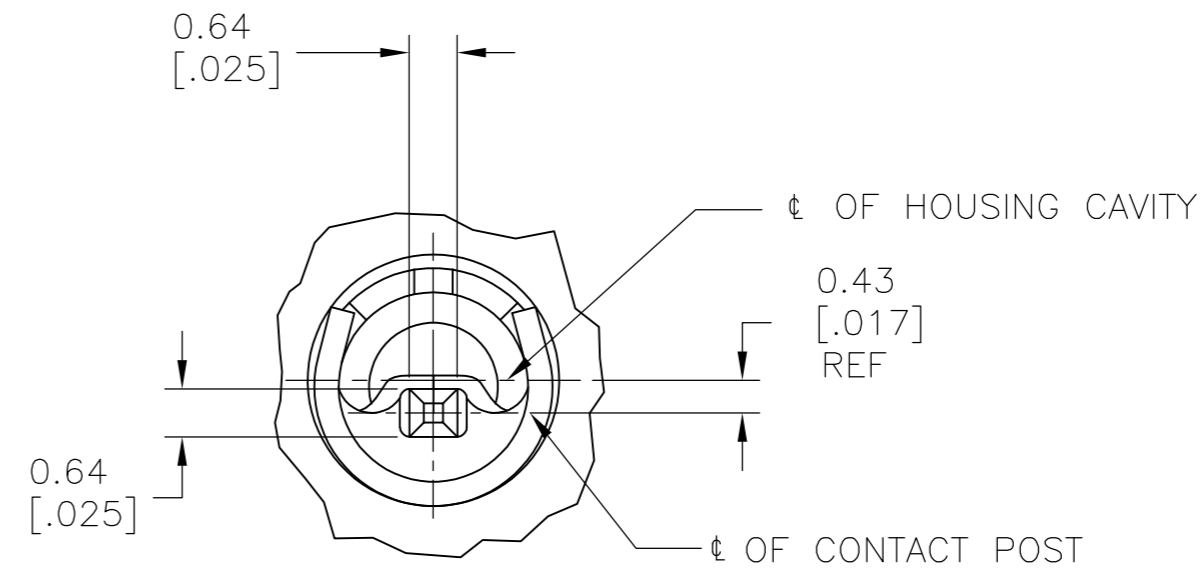

2267123-1
 PART NUMBER

TE TE Connectivity

POSTED RECEPTACLE ASSEMBLY, STD SEX, SERIES 1, 28-37, CMC

SIZE CAGE CODE DRAWING NO RESTRICTED TO
 A2 00779 C=2267123 -

THIS DRAWING IS UNPUBLISHED. RELEASED FOR PUBLICATION
 © COPYRIGHT - By - ALL RIGHTS RESERVED.

LOC		DIST		REVISIONS			
P	LTR	DESCRIPTION	DATE	DWN	APVD		
BD	35	SEE SHEET 1	-	-	-		

REAR VIEW

DETAIL D
SCALE 10:1
TYP

THIS DRAWING IS A CONTROLLED DOCUMENT.		DWN 07JUN2014 NAGALAKSHMI K	TE Connectivity		
DIMENSIONS: mm [INCHES]		CHK 07JUN2014 ZITTO, MARK			
TOLERANCES UNLESS OTHERWISE SPECIFIED:		APVD 07JUN2014 ZITTO, MARK	NAME POSTED RECEPTACLE ASSEMBLY, STD SEX, SERIES 1, 28-37, CMC		
0 PLC ± - 1 PLC ± - 2 PLC ± 0.13[.005] 3 PLC ± - 4 PLC ± - ANGLES ± -		PRODUCT SPEC 108-10040	SIZE A2	CAGE CODE 00779	DRAWING NO C=2267123
MATERIAL SEE CALLOUT		FINISH SEE CALLOUT	WEIGHT -	RESTRICTED TO -	
		CUSTOMER DRAWING		SCALE 2:1	SHEET 2 OF 2
				REV A	