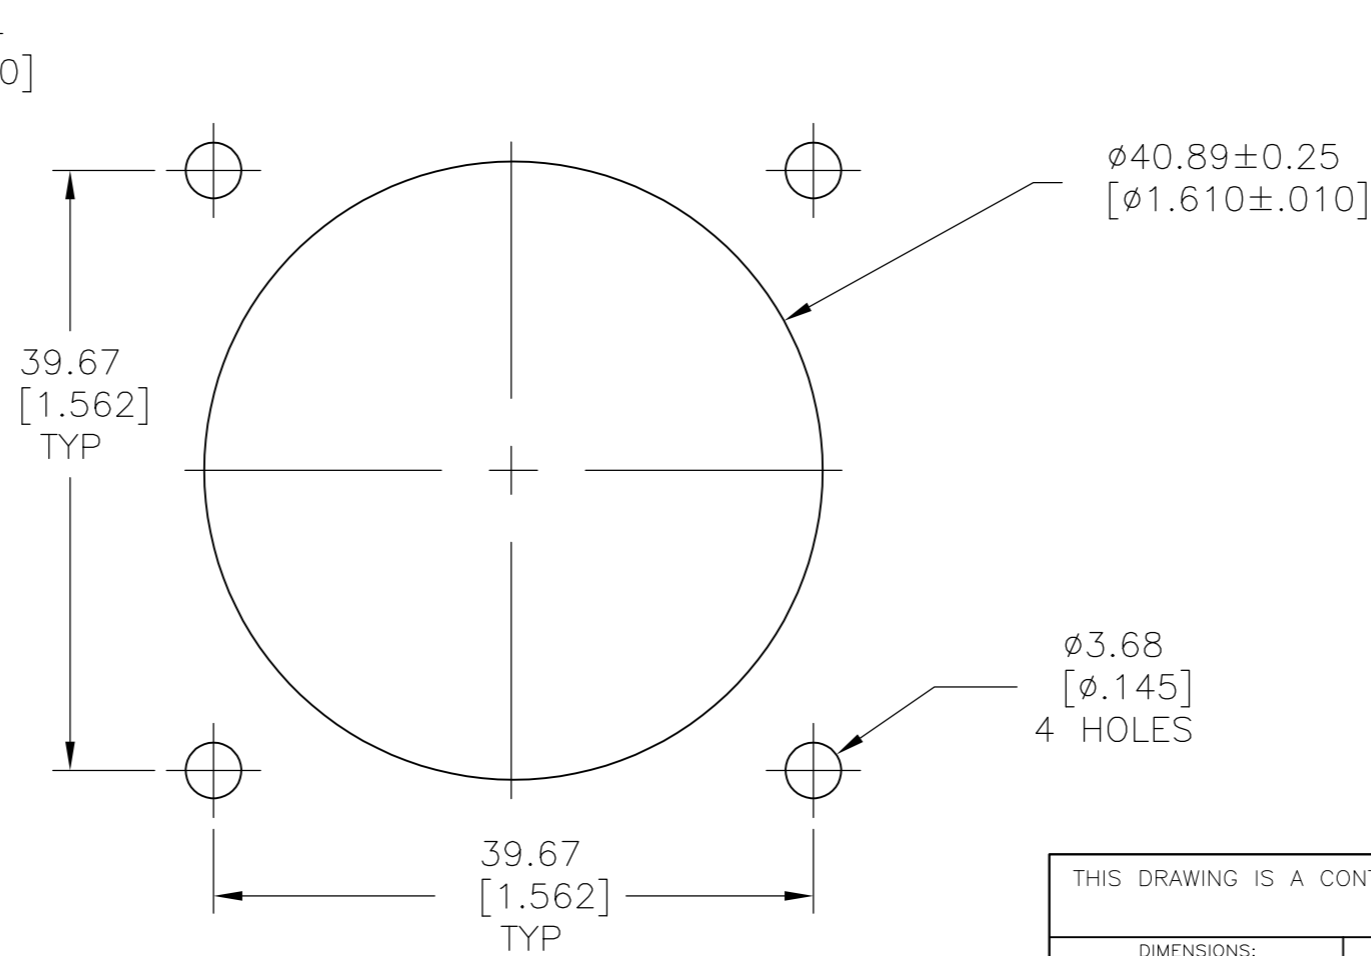

- MATERIALS:
 METAL SHELL RECEPTACLE: ZINC ALLOY
 GROOVE PIN: STEEL
 RECEPTACLE: NYLON, BLACK
 CONTACT BODY: BRASS
 CONTACT SPRING: STAINLESS STEEL
 CONTACT POST: BRASS
- FINISHES:
 METAL SHELL RECEPTACLE: NICKEL PLATED
 GROOVE PIN: NICKEL PLATED
 CONTACT BODY: SELECT GOLD OVER NICKEL
 CONTACT POST: TIN OVER NICKEL

REAR MOUNTED PANEL CUTOUT

FRONT MOUNTED PANEL CUTOUT

THIS DRAWING IS A CONTROLLED DOCUMENT.		DWN	07JUN2014	NAGALAKSHMI K	
DIMENSIONS: mm [INCHES]		CHK	07JUN2014	ZITTO, MARK	
TOLERANCES UNLESS OTHERWISE SPECIFIED:		APVD	07JUN2014	ZITTO, MARK	
0 PLC	± -	PRODUCT SPEC		108-10040	
1 PLC	± -	APPLICATION SPEC		-	
2 PLC	± 0.13[.005]	MATERIAL		SEE CALLOUT	
3 PLC	± -	FINISH		SEE CALLOUT	
4 PLC	± -	WEIGHT		-	
ANGLES	± -	CUSTOMER DRAWING		SCALE 2:1 SHEET 1 OF 2 REV A	

2267123-1
 PART NUMBER

TE TE Connectivity

POSTED RECEPTACLE ASSEMBLY, STD SEX, SERIES 1, 28-37, CMC

SIZE CAGE CODE DRAWING NO RESTRICTED TO
 A2 00779 C=2267123 -

THIS DRAWING IS UNPUBLISHED. RELEASED FOR PUBLICATION
 © COPYRIGHT - By - ALL RIGHTS RESERVED.

LOC		DIST		REVISIONS			
P	LTR	DESCRIPTION	DATE	DWN	APVD		
BD	35	SEE SHEET 1	-	-	-		

REAR VIEW

DETAIL D
SCALE 10:1
TYP

THIS DRAWING IS A CONTROLLED DOCUMENT.		DWN 07JUN2014 NAGALAKSHMI K	TE Connectivity		
DIMENSIONS: mm [INCHES]		CHK 07JUN2014 ZITTO, MARK			
TOLERANCES UNLESS OTHERWISE SPECIFIED:		APVD 07JUN2014 ZITTO, MARK	NAME POSTED RECEPTACLE ASSEMBLY, STD SEX, SERIES 1, 28-37, CMC		
0 PLC ± - 1 PLC ± - 2 PLC ± 0.13[.005] 3 PLC ± - 4 PLC ± - ANGLES ± -		PRODUCT SPEC 108-10040	SIZE A2	CAGE CODE 00779	DRAWING NO C=2267123
MATERIAL SEE CALLOUT		FINISH SEE CALLOUT	WEIGHT -	RESTRICTED TO -	
		CUSTOMER DRAWING		SCALE 2:1	SHEET 2 OF 2
				REV A	