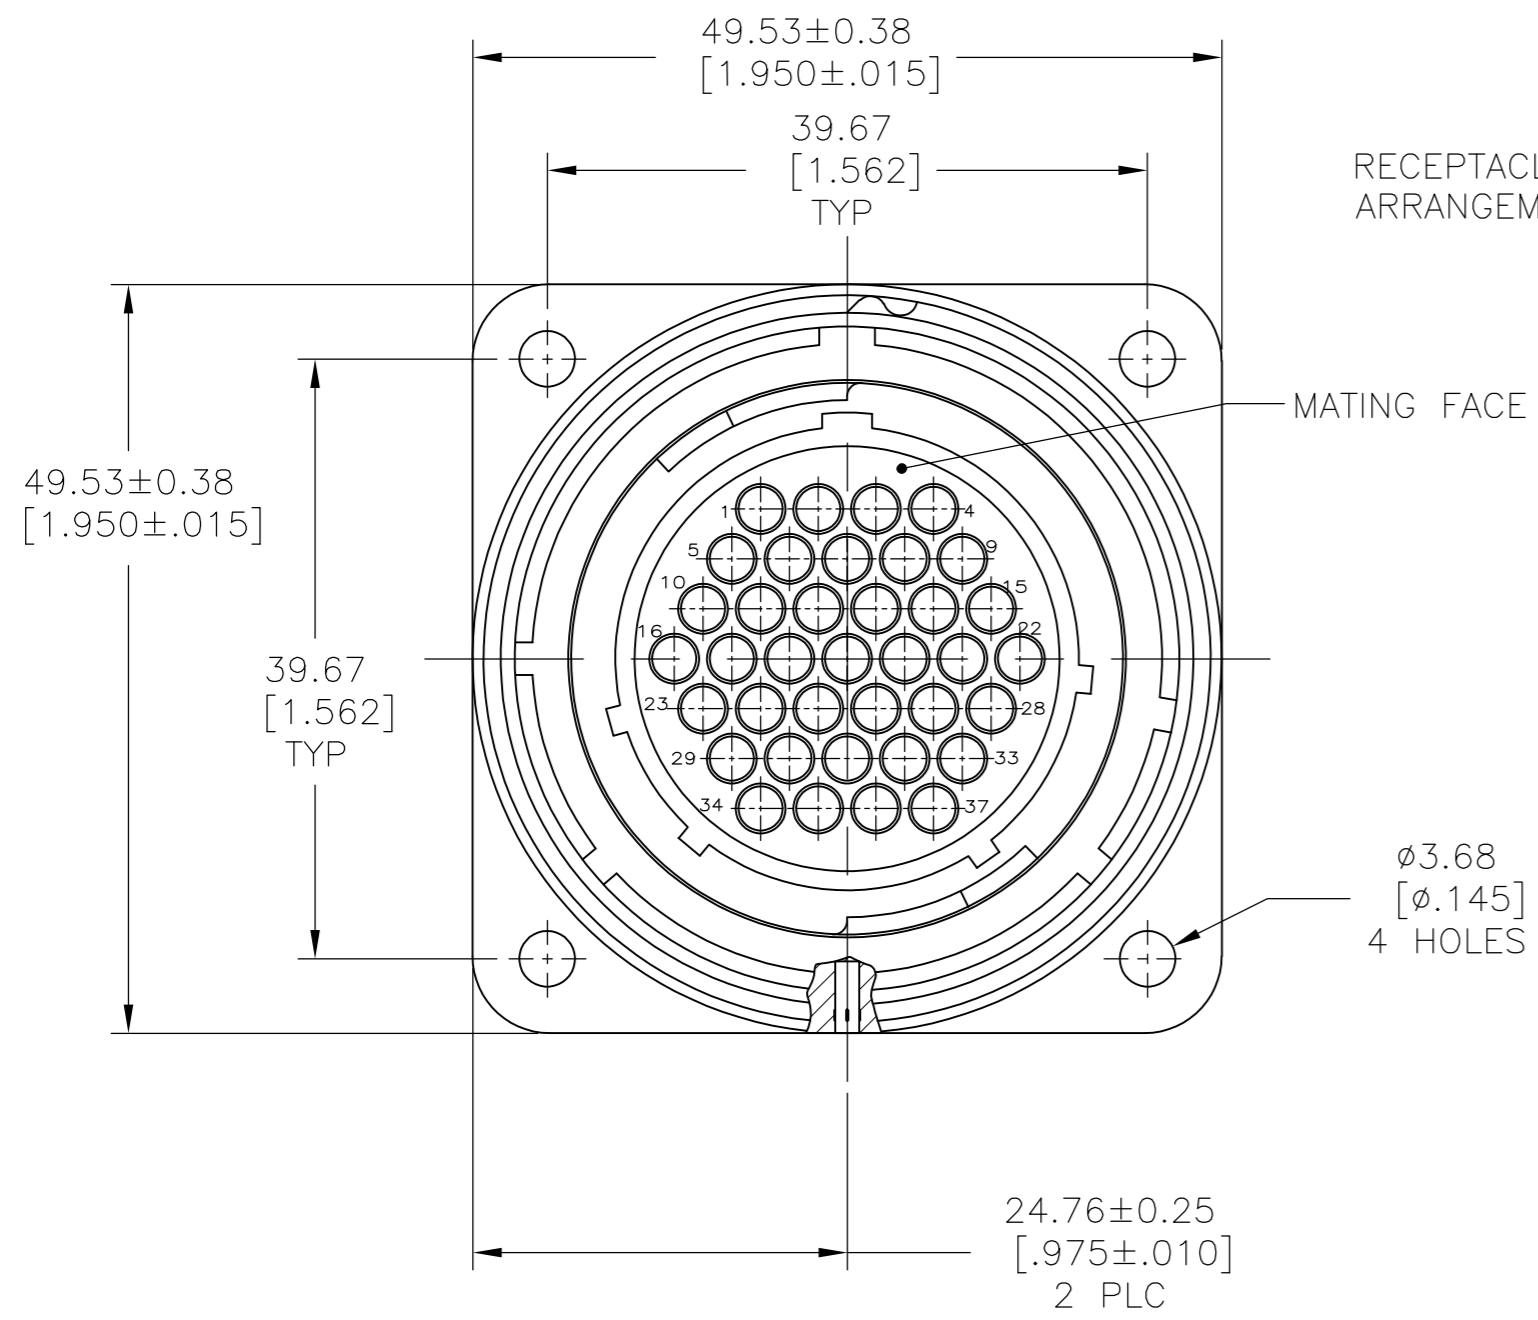

- MATERIALS:
 METAL SHELL RECEPTACLE: ZINC ALLOY
 GROOVE PIN: STEEL
 RECEPTACLE: NYLON, BLACK
 CONTACT BODY: BRASS
 CONTACT SPRING: STAINLESS STEEL
 CONTACT POST: BRASS
- FINISHES:
 METAL SHELL RECEPTACLE: NICKEL PLATED
 GROOVE PIN: NICKEL PLATED
 CONTACT BODY: SELECT GOLD OVER NICKEL
 CONTACT POST: TIN OVER NICKEL

REAR MOUNTED PANEL CUTOUT

FRONT MOUNTED PANEL CUTOUT

THIS DRAWING IS A CONTROLLED DOCUMENT.		DWN	07JUN2014	NAGALAKSHMI K	
DIMENSIONS: mm [INCHES]		CHK	07JUN2014	ZITTO, MARK	
TOLERANCES UNLESS OTHERWISE SPECIFIED:		APVD	07JUN2014	ZITTO, MARK	
0 PLC	± -	PRODUCT SPEC		108-10040	
1 PLC	± -	APPLICATION SPEC		-	
2 PLC	± 0.13[.005]	MATERIAL		SEE CALLOUT	
3 PLC	± -	FINISH		SEE CALLOUT	
4 PLC	± -	WEIGHT		-	
ANGLES	± -	CUSTOMER DRAWING		SCALE 2:1 SHEET 1 OF 2 REV A	

2267123-1
 PART NUMBER

TE TE Connectivity

POSTED RECEPTACLE ASSEMBLY, STD SEX, SERIES 1, 28-37, CMC

SIZE CAGE CODE DRAWING NO RESTRICTED TO
 A2 00779 C=2267123 -

THIS DRAWING IS UNPUBLISHED. RELEASED FOR PUBLICATION
 © COPYRIGHT - By - ALL RIGHTS RESERVED.

LOC		DIST		REVISIONS			
P	LTR	DESCRIPTION	DATE	DWN	APVD		
BD	35	SEE SHEET 1	-	-	-		

REAR VIEW

DETAIL D
SCALE 10:1
TYP

THIS DRAWING IS A CONTROLLED DOCUMENT.		DWN 07JUN2014 NAGALAKSHMI K	TE Connectivity		
DIMENSIONS: mm [INCHES]		CHK 07JUN2014 ZITTO, MARK			
TOLERANCES UNLESS OTHERWISE SPECIFIED:		APVD 07JUN2014 ZITTO, MARK	NAME POSTED RECEPTACLE ASSEMBLY, STD SEX, SERIES 1, 28-37, CMC		
0 PLC ± - 1 PLC ± - 2 PLC ± 0.13[.005] 3 PLC ± - 4 PLC ± - ANGLES ± -		PRODUCT SPEC 108-10040	SIZE A2	CAGE CODE 00779	DRAWING NO C=2267123
MATERIAL SEE CALLOUT		FINISH SEE CALLOUT	WEIGHT -	RESTRICTED TO -	
		CUSTOMER DRAWING		SCALE 2:1	SHEET 2 OF 2
				REV A	