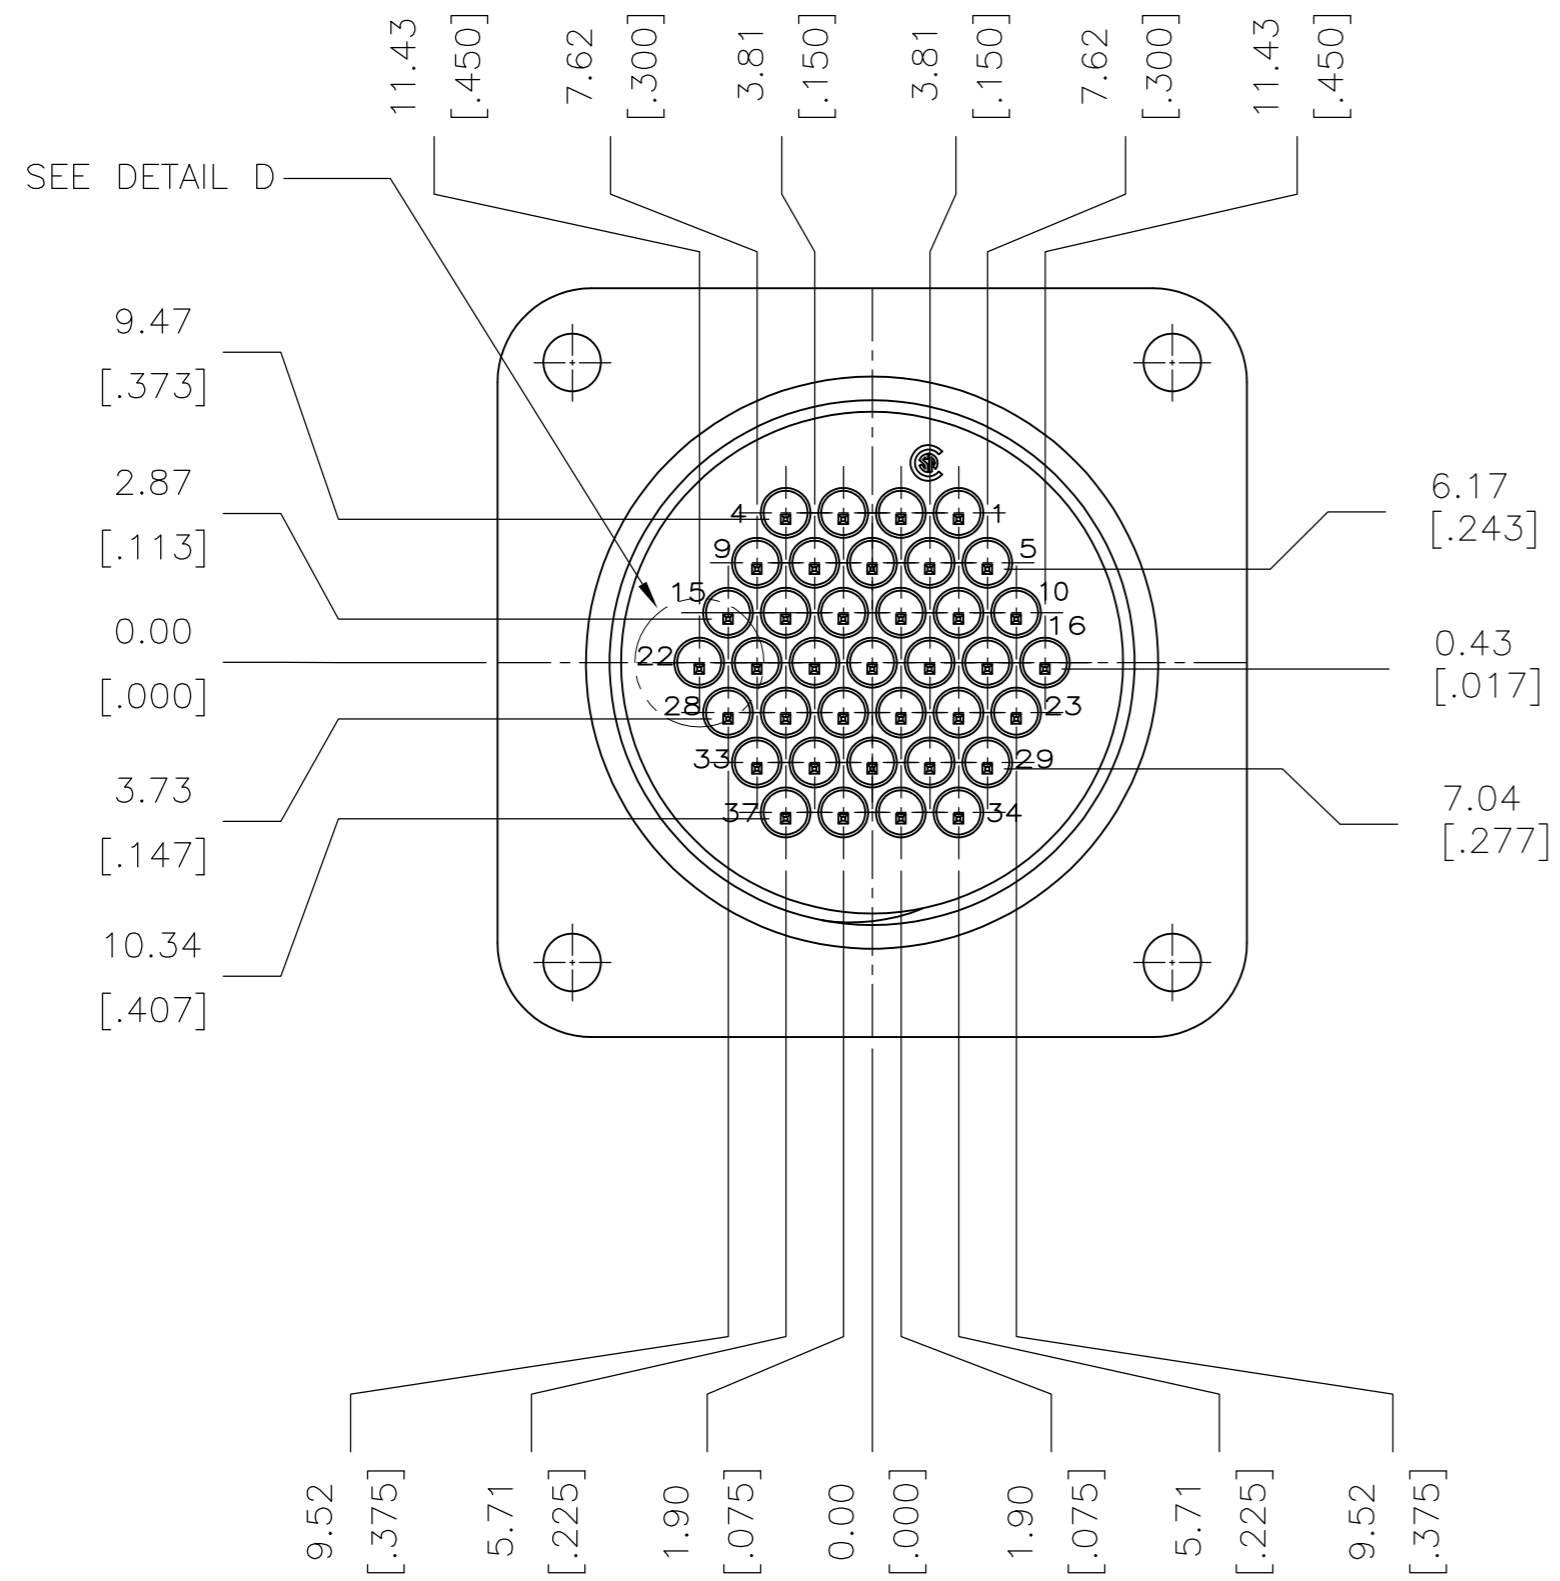

- MATERIALS:
 METAL SHELL RECEPTACLE: ZINC ALLOY
 GROOVE PIN: STEEL
 RECEPTACLE: NYLON, BLACK
 CONTACT BODY: BRASS
 CONTACT SPRING: STAINLESS STEEL
 CONTACT POST: BRASS
- FINISHES:
 METAL SHELL RECEPTACLE: NICKEL PLATED
 GROOVE PIN: NICKEL PLATED
 CONTACT BODY: SELECT GOLD OVER NICKEL
 CONTACT POST: TIN OVER NICKEL

2267123-1
 PART NUMBER

TE TE Connectivity

POSTED RECEPTACLE ASSEMBLY, STD SEX, SERIES 1, 28-37, CMC

SIZE CAGE CODE DRAWING NO RESTRICTED TO
 A2 00779 C=2267123 -

THIS DRAWING IS UNPUBLISHED. RELEASED FOR PUBLICATION
 © COPYRIGHT - By - ALL RIGHTS RESERVED.

LOC		DIST		REVISIONS			
P	LTR	DESCRIPTION	DATE	DWN	APVD		
BD	35	SEE SHEET 1	-	-	-		

REAR VIEW

DETAIL D
SCALE 10:1
TYP

THIS DRAWING IS A CONTROLLED DOCUMENT.		DWN 07JUN2014 NAGALAKSHMI K	TE Connectivity		
DIMENSIONS: mm [INCHES]		CHK 07JUN2014 ZITTO, MARK			
TOLERANCES UNLESS OTHERWISE SPECIFIED:		APVD 07JUN2014 ZITTO, MARK	NAME POSTED RECEPTACLE ASSEMBLY, STD SEX, SERIES 1, 28-37, CMC		
0 PLC ± - 1 PLC ± - 2 PLC ± 0.13[.005] 3 PLC ± - 4 PLC ± - ANGLES ± -		PRODUCT SPEC 108-10040	SIZE A2	CAGE CODE 00779	DRAWING NO C=2267123
MATERIAL SEE CALLOUT		FINISH SEE CALLOUT	WEIGHT -	RESTRICTED TO -	
		CUSTOMER DRAWING		SCALE 2:1	SHEET 2 OF 2
				REV A	