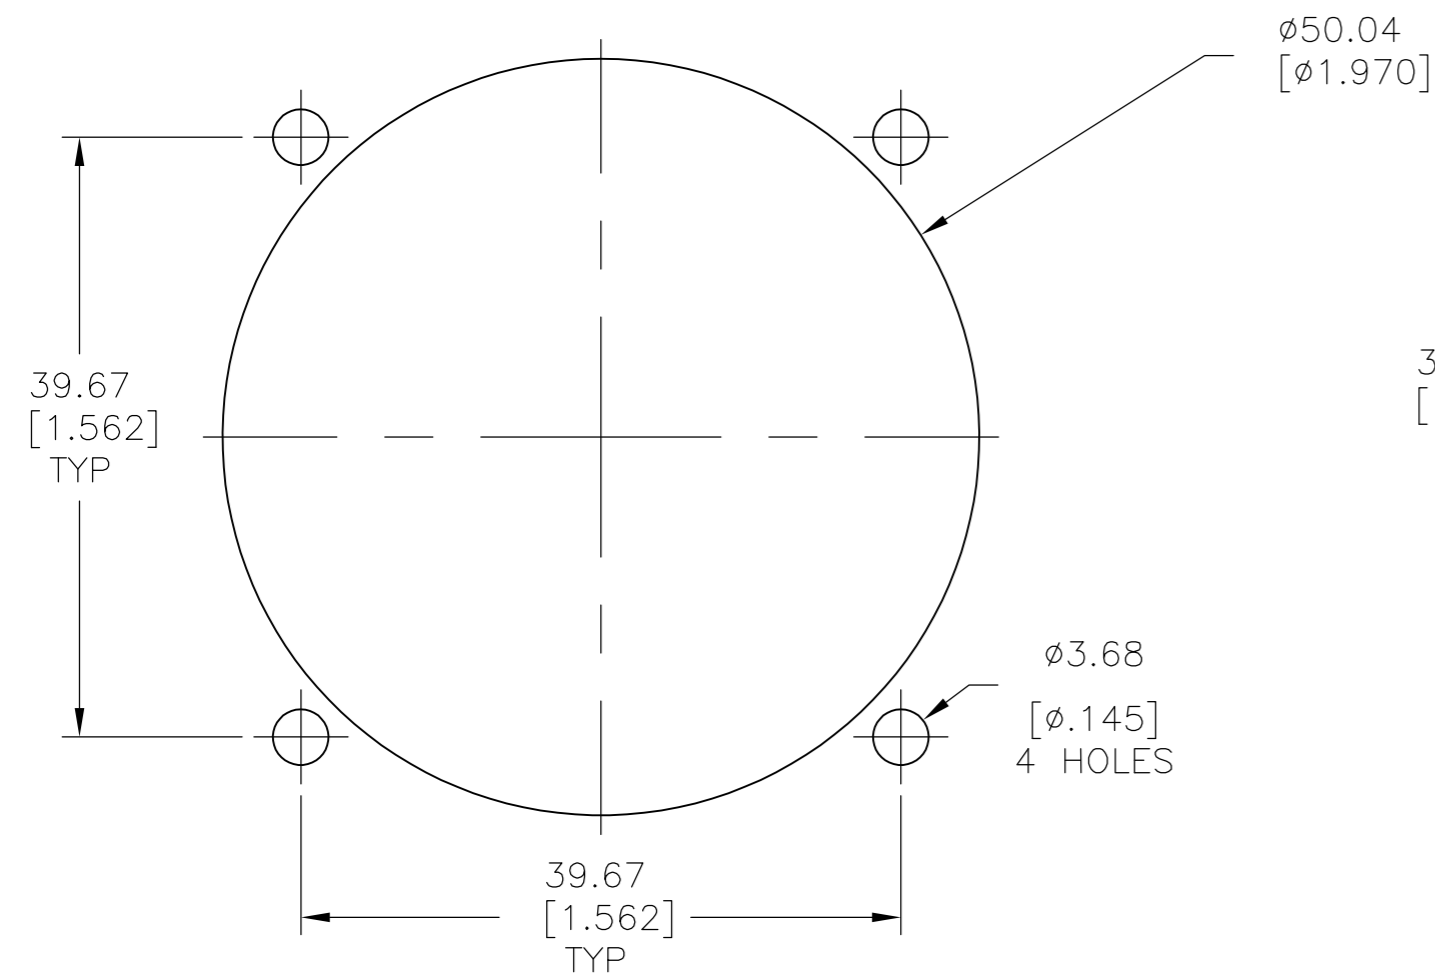

- MATERIALS:
 METAL SHELL RECEPTACLE: ZINC ALLOY
 GROOVE PIN: STEEL
 RECEPTACLE: NYLON, BLACK
 CONTACT BODY: BRASS
 CONTACT SPRING: STAINLESS STEEL
 CONTACT POST: BRASS
- FINISHES:
 METAL SHELL RECEPTACLE: NICKEL PLATED
 GROOVE PIN: NICKEL PLATED
 CONTACT BODY: SELECT GOLD OVER NICKEL
 CONTACT POST: TIN OVER NICKEL

REAR MOUNTED PANEL CUTOUT

FRONT MOUNTED PANEL CUTOUT

THIS DRAWING IS A CONTROLLED DOCUMENT.		DWN	07JUN2014	NAGALAKSHMI K	
DIMENSIONS: mm [INCHES]		CHK	07JUN2014	ZITTO, MARK	
TOLERANCES UNLESS OTHERWISE SPECIFIED:		APVD	07JUN2014	ZITTO, MARK	
0 PLC	± -	PRODUCT SPEC		108-10040	
1 PLC	± -	APPLICATION SPEC		-	
2 PLC	± 0.13[.005]	MATERIAL		SEE CALLOUT	
3 PLC	± -	FINISH		SEE CALLOUT	
4 PLC	± -	WEIGHT		-	
ANGLES	± -	CUSTOMER DRAWING		SCALE 2:1 SHEET 1 OF 2 REV A	

2267123-1
 PART NUMBER

TE TE Connectivity

POSTED RECEPTACLE ASSEMBLY, STD SEX, SERIES 1, 28-37, CMC

SIZE CAGE CODE DRAWING NO RESTRICTED TO
 A2 00779 C=2267123 -

THIS DRAWING IS UNPUBLISHED. RELEASED FOR PUBLICATION
 © COPYRIGHT - By - ALL RIGHTS RESERVED.

LOC		DIST		REVISIONS			
P	LTR	DESCRIPTION	DATE	DWN	APVD		
BD	35	SEE SHEET 1	-	-	-		

REAR VIEW

DETAIL D
SCALE 10:1
TYP

THIS DRAWING IS A CONTROLLED DOCUMENT.		DWN 07JUN2014 NAGALAKSHMI K	TE Connectivity		
DIMENSIONS: mm [INCHES]		CHK 07JUN2014 ZITTO, MARK			
TOLERANCES UNLESS OTHERWISE SPECIFIED:		APVD 07JUN2014 ZITTO, MARK	NAME POSTED RECEPTACLE ASSEMBLY, STD SEX, SERIES 1, 28-37, CMC		
0 PLC ± - 1 PLC ± - 2 PLC ± 0.13[.005] 3 PLC ± - 4 PLC ± - ANGLES ± -		PRODUCT SPEC 108-10040	SIZE A2	CAGE CODE 00779	DRAWING NO C=2267123
MATERIAL SEE CALLOUT		FINISH SEE CALLOUT	WEIGHT -	RESTRICTED TO -	
		CUSTOMER DRAWING		SCALE 2:1	SHEET 2 OF 2
				REV A	