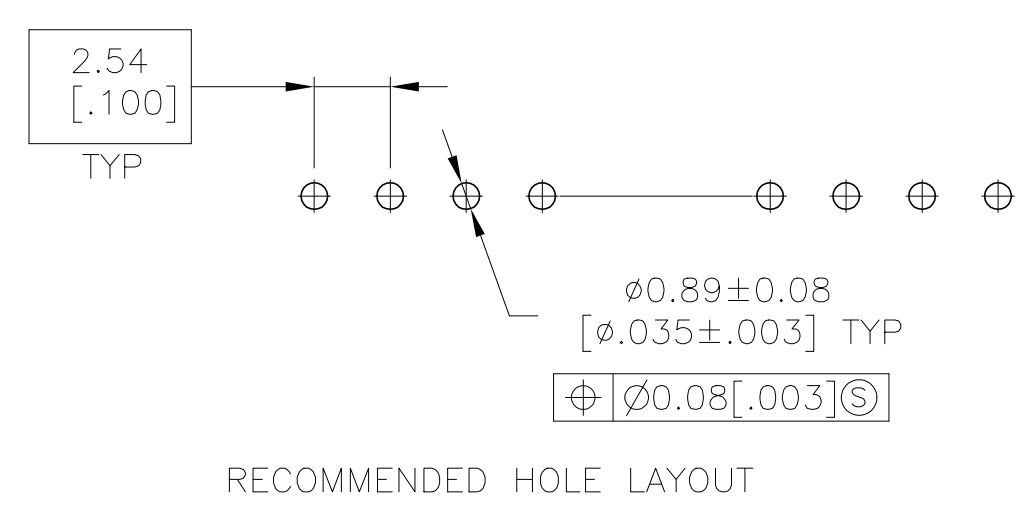

REVISIONS					
P	LTR	DESCRIPTION	DATE	DRN	APVD
S		REVISED PER ECO-17-002584	11APR2017	BDA	MM
T		REVISED PER ECO-20-001323	19JUN2020	SM	JO

5	SUPERCEDED BY 7-104910-4	64.01 [2.520]	65.91 [2.595]	24	25	2-103638-4
5	SUPERCEDED BY 7-104910-3	61.47 [2.420]	63.37 [2.495]	23	24	2-103638-3
5	SUPERCEDED BY 7-104910-2	58.93 [2.320]	60.83 [2.395]	22	23	2-103638-2
		56.39 [2.220]	58.29 [2.295]	21	22	2-103638-1
5	SUPERCEDED BY 7-104910-0	53.85 [2.120]	55.75 [2.195]	20	21	2-103638-0
		51.31 [2.020]	53.21 [2.095]	19	20	1-103638-9
5	SUPERCEDED BY 6-104910-8	48.77 [1.920]	50.67 [1.995]	18	19	1-103638-8
		46.23 [1.820]	48.13 [1.895]	17	18	1-103638-7
		43.69 [1.720]	45.59 [1.795]	16	17	1-103638-6
		41.15 [1.620]	43.05 [1.695]	15	16	1-103638-5
		38.61 [1.520]	40.51 [1.595]	14	15	1-103638-4
		36.07 [1.420]	37.97 [1.495]	13	14	1-103638-3
		33.53 [1.320]	35.43 [1.395]	12	13	1-103638-2
		30.99 [1.220]	32.89 [1.295]	11	12	1-103638-1
		28.45 [1.120]	30.35 [1.195]	10	11	1-103638-0
		25.91 [1.020]	27.81 [1.095]	9	10	103638-9
		23.37 [.920]	25.27 [.995]	8	9	103638-8
		20.83 [.820]	22.73 [.895]	7	8	103638-7
		18.29 [.720]	20.19 [.795]	6	7	103638-6
		15.75 [.620]	17.65 [.695]	5	6	103638-5
		13.21 [.520]	15.11 [.595]	4	5	103638-4
		10.67 [.420]	12.57 [.495]	3	4	103638-3
		8.13 [.320]	10.03 [.395]	2	3	103638-2
		5.59 [.220]	7.49 [.295]	1	2	103638-1
		C	B	A	NO. OF POSN	PART NO.

THIS DRAWING IS A CONTROLLED DOCUMENT. OWN: S. SHUEY 3-5-91, DRN: J. GESFORD 3-5-91, APVD: J. GESFORD 3-5-91, NAME: HDR ASSY, VERT, SINGLE ROW 2.54[.100] CL, 0.64[.025] SQ POST, WITH THERMALIZING, AMP MTE. DIMENSIONS: mm [INCHES], TOLERANCES UNLESS OTHERWISE SPECIFIED: 0 PLC ±, 1 PLC ±, 2 PLC ± 0.13[.005], 3 PLC ±, 4 PLC ±, ANGLES ±. MATERIAL: HOUSING: FLAME RETARDANT, LOW-COLOR BLACK, CONTACTS: BRASS. FINISH: [Symbol]. DIMENSIONS: 108-25034, APPLICATION SPEC: 114-25026, WEIGHT: -, SCALE: 4:1, SHEET: 1 OF 1, REV: T. CUSTOMER DRAWING. RESTRICTED TO: [Symbol].