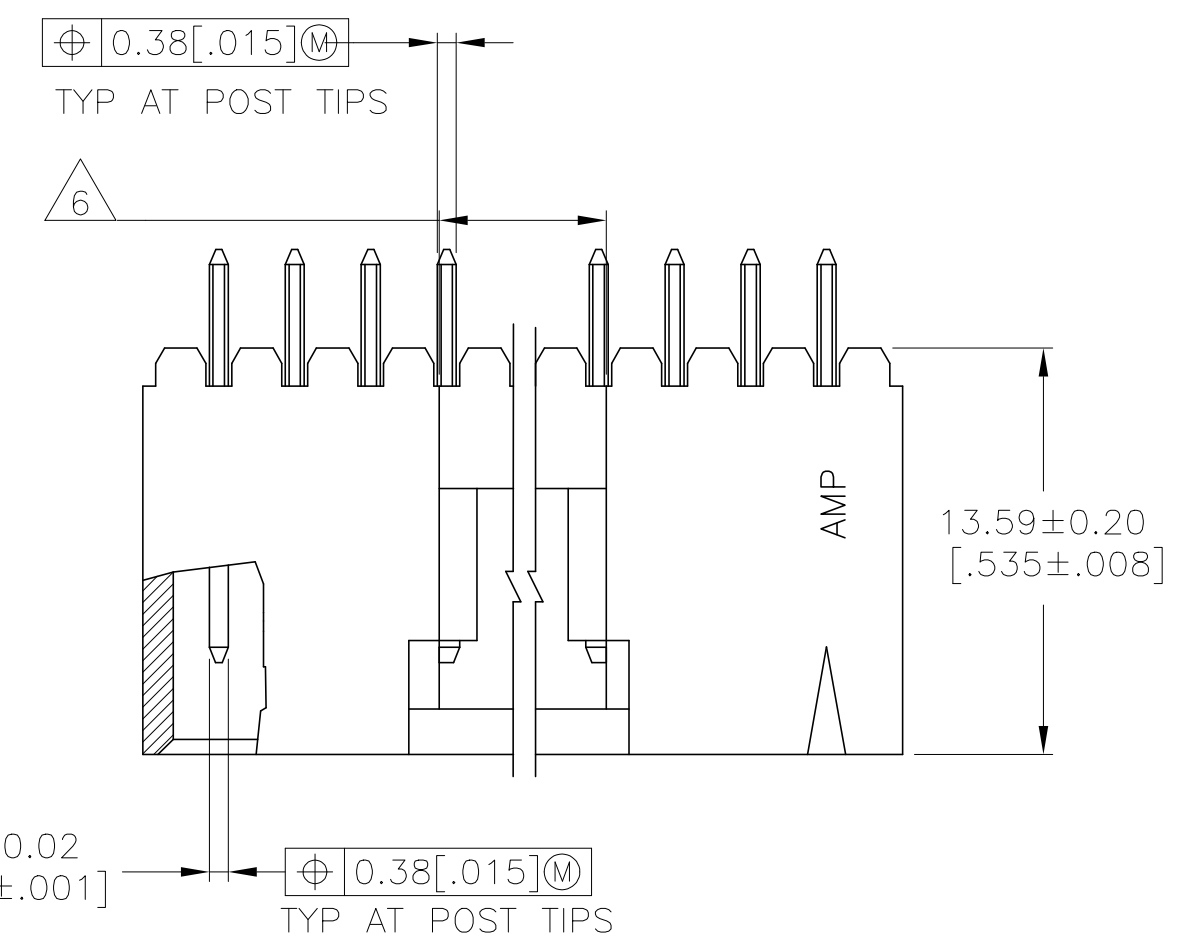

REVISIONS					
P	LTR	DESCRIPTION	DATE	DRN	APVD
S		REVISED PER ECO-17-002584	11APR2017	BDA	MM
T		REVISED PER ECO-20-001323	19JUN2020	SM	JO

5	SUPERCEDED BY 7-104910-4	64.01 [2.520]	65.91 [2.595]	24	25	2-103638-4
5	SUPERCEDED BY 7-104910-3	61.47 [2.420]	63.37 [2.495]	23	24	2-103638-3
5	SUPERCEDED BY 7-104910-2	58.93 [2.320]	60.83 [2.395]	22	23	2-103638-2
		56.39 [2.220]	58.29 [2.295]	21	22	2-103638-1
5	SUPERCEDED BY 7-104910-0	53.85 [2.120]	55.75 [2.195]	20	21	2-103638-0
		51.31 [2.020]	53.21 [2.095]	19	20	1-103638-9
5	SUPERCEDED BY 6-104910-8	48.77 [1.920]	50.67 [1.995]	18	19	1-103638-8
		46.23 [1.820]	48.13 [1.895]	17	18	1-103638-7
		43.69 [1.720]	45.59 [1.795]	16	17	1-103638-6
		41.15 [1.620]	43.05 [1.695]	15	16	1-103638-5
		38.61 [1.520]	40.51 [1.595]	14	15	1-103638-4
		36.07 [1.420]	37.97 [1.495]	13	14	1-103638-3
		33.53 [1.320]	35.43 [1.395]	12	13	1-103638-2
		30.99 [1.220]	32.89 [1.295]	11	12	1-103638-1
		28.45 [1.120]	30.35 [1.195]	10	11	1-103638-0
		25.91 [1.020]	27.81 [1.095]	9	10	103638-9
		23.37 [.920]	25.27 [.995]	8	9	103638-8
		20.83 [.820]	22.73 [.895]	7	8	103638-7
		18.29 [.720]	20.19 [.795]	6	7	103638-6
		15.75 [.620]	17.65 [.695]	5	6	103638-5
		13.21 [.520]	15.11 [.595]	4	5	103638-4
		10.67 [.420]	12.57 [.495]	3	4	103638-3
		8.13 [.320]	10.03 [.395]	2	3	103638-2
		5.59 [.220]	7.49 [.295]	1	2	103638-1
		C	B	A	NO. OF POSN	PART NO.

THIS DRAWING IS A CONTROLLED DOCUMENT. OWN: S. SHUEY 3-5-91, DRN: J. GESFORD 3-5-91, APVD: J. GESFORD 3-5-91, NAME: HDR ASSY, VERT, SINGLE ROW 2.54[.100] CL, 0.64[.025] SQ POST, WITH THERMALIZING, AMP MTE. DIMENSIONS: mm [INCHES], TOLERANCES UNLESS OTHERWISE SPECIFIED: 0 PLC ±, 1 PLC ±, 2 PLC ± 0.13[.005], 3 PLC ±, 4 PLC ±, ANGLES ±. MATERIAL: HOUSING: FLAME RETARDANT, LOW-COLOR BLACK, CONTACTS: BRASS. FINISH: [Symbol]. DIMENSIONS: 108-25034, APPLICATION SPEC: 114-25026, WEIGHT: -, SCALE: 4:1, SHEET: 1 OF 1, REV: T. CUSTOMER DRAWING. RESTRICTED TO: [Symbol].