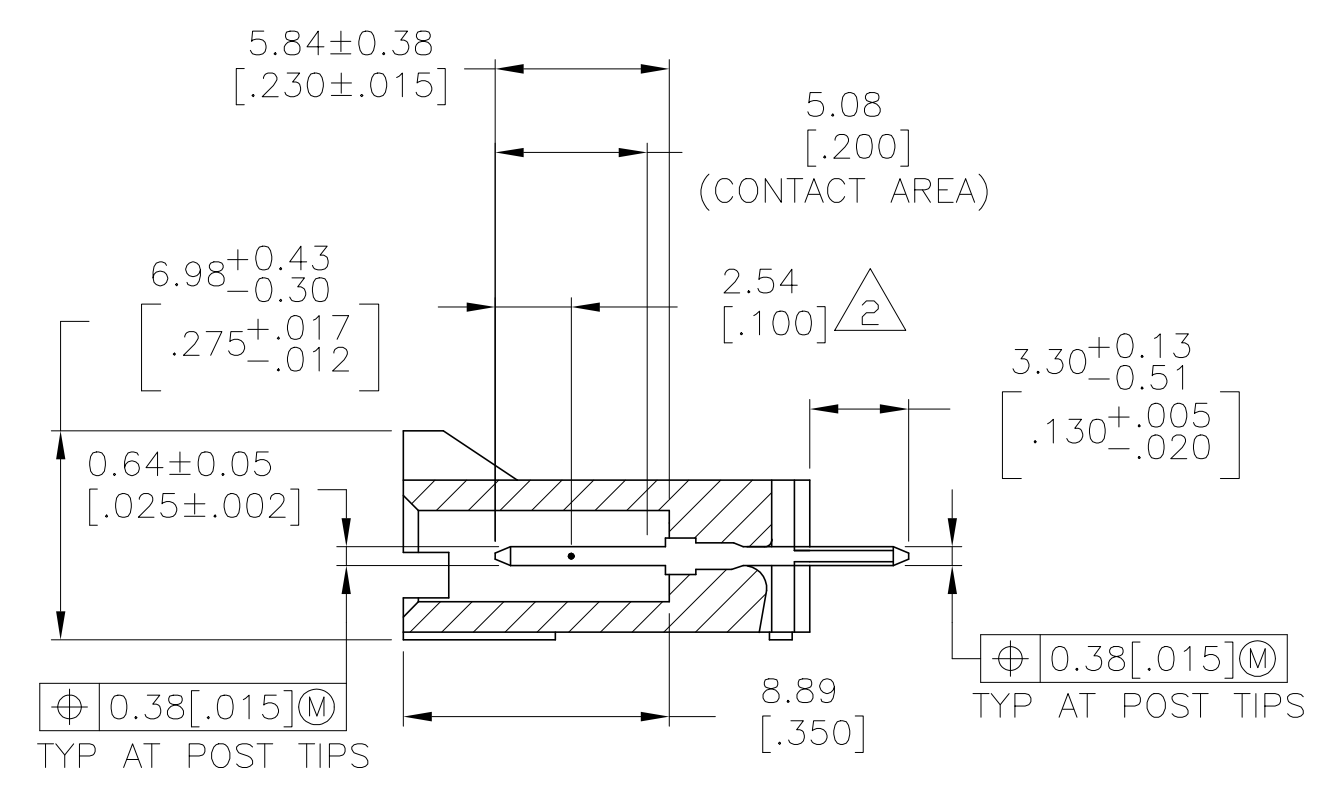

REVISIONS					
P	LTR	DESCRIPTION	DATE	DRN	APVD
S		REVISED PER ECO-17-002584	11APR2017	BDA	MM
T		REVISED PER ECO-20-001323	19JUN2020	SM	JO

5	SUPERCEDED BY 7-104910-4	64.01 [2.520]	65.91 [2.595]	24	25	2-103638-4
5	SUPERCEDED BY 7-104910-3	61.47 [2.420]	63.37 [2.495]	23	24	2-103638-3
5	SUPERCEDED BY 7-104910-2	58.93 [2.320]	60.83 [2.395]	22	23	2-103638-2
		56.39 [2.220]	58.29 [2.295]	21	22	2-103638-1
5	SUPERCEDED BY 7-104910-0	53.85 [2.120]	55.75 [2.195]	20	21	2-103638-0
		51.31 [2.020]	53.21 [2.095]	19	20	1-103638-9
5	SUPERCEDED BY 6-104910-8	48.77 [1.920]	50.67 [1.995]	18	19	1-103638-8
		46.23 [1.820]	48.13 [1.895]	17	18	1-103638-7
		43.69 [1.720]	45.59 [1.795]	16	17	1-103638-6
		41.15 [1.620]	43.05 [1.695]	15	16	1-103638-5
		38.61 [1.520]	40.51 [1.595]	14	15	1-103638-4
		36.07 [1.420]	37.97 [1.495]	13	14	1-103638-3
		33.53 [1.320]	35.43 [1.395]	12	13	1-103638-2
		30.99 [1.220]	32.89 [1.295]	11	12	1-103638-1
		28.45 [1.120]	30.35 [1.195]	10	11	1-103638-0
		25.91 [1.020]	27.81 [1.095]	9	10	103638-9
		23.37 [.920]	25.27 [.995]	8	9	103638-8
		20.83 [.820]	22.73 [.895]	7	8	103638-7
		18.29 [.720]	20.19 [.795]	6	7	103638-6
		15.75 [.620]	17.65 [.695]	5	6	103638-5
		13.21 [.520]	15.11 [.595]	4	5	103638-4
		10.67 [.420]	12.57 [.495]	3	4	103638-3
		8.13 [.320]	10.03 [.395]	2	3	103638-2
		5.59 [.220]	7.49 [.295]	1	2	103638-1
		C	B	A	NO. OF POSN	PART NO.

THIS DRAWING IS A CONTROLLED DOCUMENT. OWN: S. SHUEY 3-5-91, DRN: J. GESFORD 3-5-91, APVD: J. GESFORD 3-5-91, NAME: HDR ASSY, VERT, SINGLE ROW 2.54[.100] CL, 0.64[.025] SQ POST, WITH THERMALIZING, AMP MTE. DIMENSIONS: mm [INCHES], TOLERANCES UNLESS OTHERWISE SPECIFIED: 0 PLC ±, 1 PLC ±, 2 PLC ± 0.13[.005], 3 PLC ±, 4 PLC ±, ANGLES ±. MATERIAL: HOUSING: FLAME RETARDANT, LOW-COLOR BLACK, CONTACTS: BRASS. FINISH: [Symbol]. DIMENSIONS: 108-25034, APPLICATION SPEC: 114-25026, WEIGHT: -, SCALE: 4:1, SHEET: 1 OF 1, REV: T. CUSTOMER DRAWING. RESTRICTED TO: [Symbol].