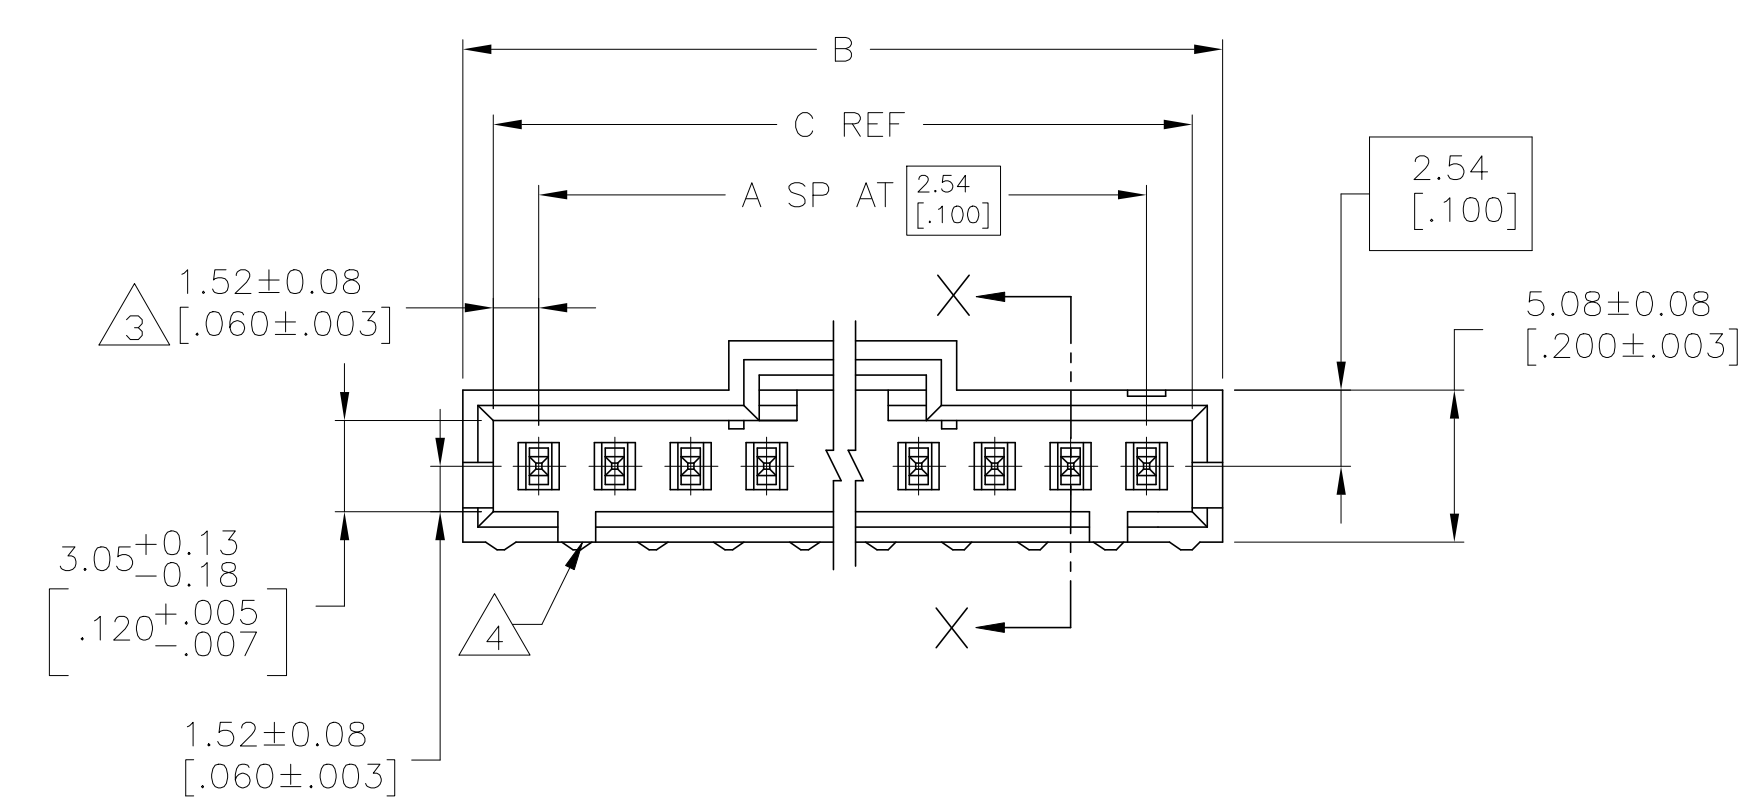

REVISIONS					
P	LTR	DESCRIPTION	DATE	DRN	APVD
S		REVISED PER ECO-17-002584	11APR2017	BDA	MM
T		REVISED PER ECO-20-001323	19JUN2020	SM	JO

5	SUPERCEDED BY 7-104910-4	64.01 [2.520]	65.91 [2.595]	24	25	2-103638-4
5	SUPERCEDED BY 7-104910-3	61.47 [2.420]	63.37 [2.495]	23	24	2-103638-3
5	SUPERCEDED BY 7-104910-2	58.93 [2.320]	60.83 [2.395]	22	23	2-103638-2
		56.39 [2.220]	58.29 [2.295]	21	22	2-103638-1
5	SUPERCEDED BY 7-104910-0	53.85 [2.120]	55.75 [2.195]	20	21	2-103638-0
		51.31 [2.020]	53.21 [2.095]	19	20	1-103638-9
5	SUPERCEDED BY 6-104910-8	48.77 [1.920]	50.67 [1.995]	18	19	1-103638-8
		46.23 [1.820]	48.13 [1.895]	17	18	1-103638-7
		43.69 [1.720]	45.59 [1.795]	16	17	1-103638-6
		41.15 [1.620]	43.05 [1.695]	15	16	1-103638-5
		38.61 [1.520]	40.51 [1.595]	14	15	1-103638-4
		36.07 [1.420]	37.97 [1.495]	13	14	1-103638-3
		33.53 [1.320]	35.43 [1.395]	12	13	1-103638-2
		30.99 [1.220]	32.89 [1.295]	11	12	1-103638-1
		28.45 [1.120]	30.35 [1.195]	10	11	1-103638-0
		25.91 [1.020]	27.81 [1.095]	9	10	103638-9
		23.37 [.920]	25.27 [.995]	8	9	103638-8
		20.83 [.820]	22.73 [.895]	7	8	103638-7
		18.29 [.720]	20.19 [.795]	6	7	103638-6
		15.75 [.620]	17.65 [.695]	5	6	103638-5
		13.21 [.520]	15.11 [.595]	4	5	103638-4
		10.67 [.420]	12.57 [.495]	3	4	103638-3
		8.13 [.320]	10.03 [.395]	2	3	103638-2
		5.59 [.220]	7.49 [.295]	1	2	103638-1
		C	B	A	NO. OF POSN	PART NO.

THIS DRAWING IS A CONTROLLED DOCUMENT. OWN: S. SHUEY 3-5-91, DRN: J. GESFORD 3-5-91, APVD: J. GESFORD 3-5-91, NAME: HDR ASSY, VERT, SINGLE ROW 2.54[.100] CL, 0.64[.025] SQ POST, WITH THERMALIZING, AMP MTE. DIMENSIONS: mm [INCHES], TOLERANCES UNLESS OTHERWISE SPECIFIED: 0 PLC ±, 1 PLC ±, 2 PLC ± 0.13[.005], 3 PLC ±, 4 PLC ±, ANGLES ±. MATERIAL: HOUSING: FLAME RETARDANT, LOW-COLOR BLACK, CONTACTS: BRASS. FINISH: [Symbol]. DIMENSIONS: 108-25034, APPLICATION SPEC: 114-25026, WEIGHT: -, SCALE: 4:1, SHEET: 1 OF 1, REV: T. CUSTOMER DRAWING. RESTRICTED TO: [Symbol].