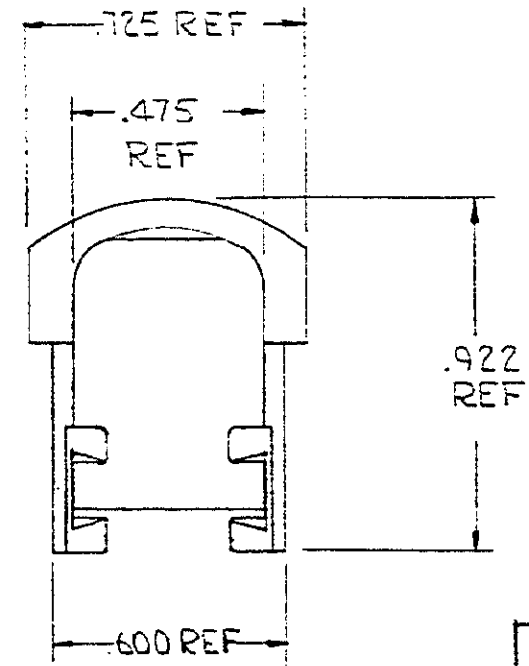

S

PART N <sup>o</sup>	COLOR
229909-1	BLK
229909-4	GRAY

DIMENSIONS IN INCHES. DO NOT SCALE PRINT

REVISION RECORD				NUMBER	DESCRIPTION	DWG SIZE	REMARKS	ITEM NO
LTR	REVISION RECORD	DR	CHK					
F	035-Z ECN AA-3065	JW	SD	1/24/86				
E	OBSELETE -3, PER ECN AA-2584	JW	SD	9-18-80				
D	INACTIVATE-2-3 PER ECN AA-274	CU	SD	2/21/84				
C	ADDED (-4) ECN C-81	RR	SD	9/11/82				
B	ADDED (-3) ECN C-39	JC	SD	4-21-73				
A	ADDED (-2)	JC	SD	4-2-73				

UNPUBLISHED COPY NOT TO BE REPRODUCED NOR PUBLISHED WITHOUT WRITTEN PERMISSION		AMP INCORPORATED	
DR	JEC 11-22-71	MATERIAL AND FINISH	THERMOPLASTIC
CHK		WIRE - RANGE - INSULATION	
DE		TOLERANCE EXCEPT AS NOTED	SCALE
		LOC	AA B
		NO	229909
		REV	F.
NAME: COVER 50 POSITION CHAMP® CONNECTOR			

10/2 AA

单击下面可查看定价，库存，交付和生命周期等信息

[>>TE Connectivity\(泰科\)](#)