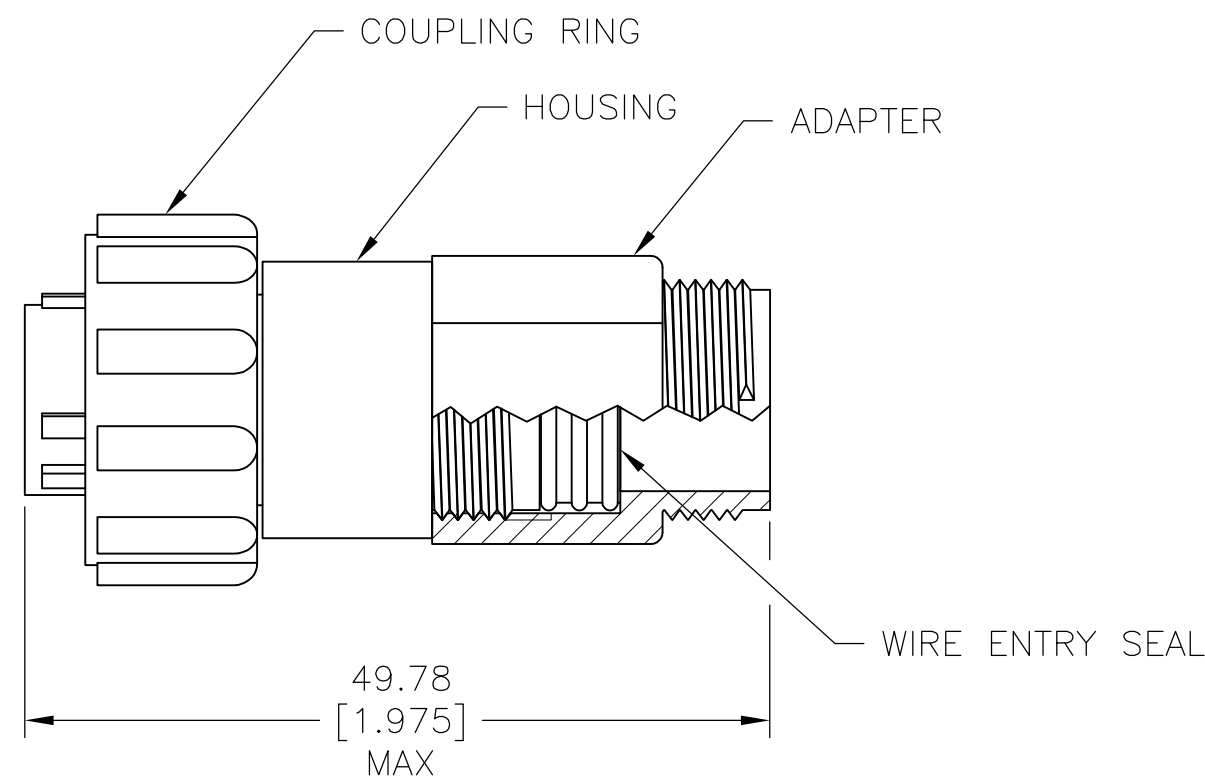

THIS DRAWING IS UNPUBLISHED.

RELEASED FOR PUBLICATION

ALL RIGHTS RESERVED.

© COPYRIGHT - By -

LOC FT DIST 0

REVISIONS

P	LTR	DESCRIPTION	DATE	DWN	APVD
	A	NEW DRAWING PER ECO-12-018480	08NOV12	KH	MZ

- 1 HOUSING, COUPLING RING & ADAPTER: NYLON 6/6, BLACK.
WIRE ENTRY SEAL: ELASTOMER, RED.
- 2 THIS CONNECTOR WILL ACCEPT FOUR (4) MULTIMATE PIN CONTACTS.

1977881-1

PART NUMBER

THIS DRAWING IS A CONTROLLED DOCUMENT.		DWN KIRAN HOLAL 08NOV12	 TE Connectivity		
DIMENSIONS: mm [INCHES]		CHK M ZITTO 08NOV12			
TOLERANCES UNLESS OTHERWISE SPECIFIED:		APVD M ZITTO 08NOV12	NAME CPC PLUG ASSEMBLY, SERIES 1, SEALED 11-4, REVERSE SEX, UV RESISTANT		
0 PLC ± - 1 PLC ± - 2 PLC ± 0.13 [.005] 3 PLC ± - 4 PLC ± - ANGLES ± -		PRODUCT SPEC 108-1579	DRAWING NO 1977881		
MATERIAL		APPLICATION SPEC 114-10038	SIZE A3	CAGE CODE 00779	RESTRICTED TO -
FINISH		WEIGHT -	SCALE 2:1		
1		CUSTOMER DRAWING		SHEET 1 OF 1	
				REV A	