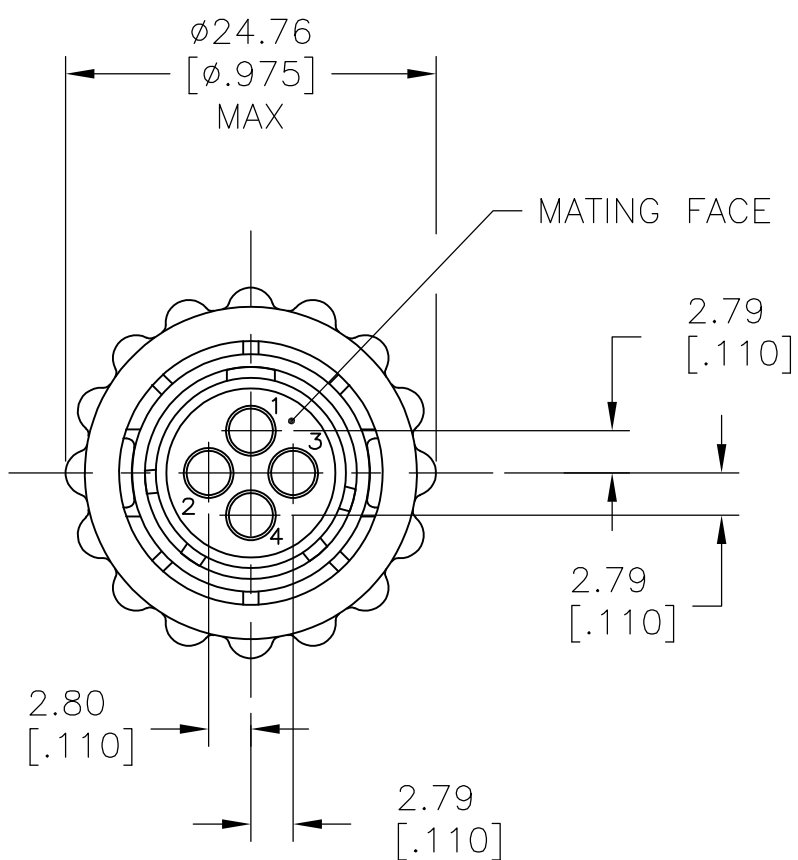

THIS DRAWING IS UNPUBLISHED.

RELEASED FOR PUBLICATION

ALL RIGHTS RESERVED.

© COPYRIGHT - By -

LOC FT DIST 0

REVISIONS

P	LTR	DESCRIPTION	DATE	DWN	APVD
	A	NEW DRAWING PER ECO-12-018480	08NOV12	KH	MZ

- 1 HOUSING, COUPLING RING & ADAPTER: NYLON 6/6, BLACK.
WIRE ENTRY SEAL: ELASTOMER, RED.
- 2 THIS CONNECTOR WILL ACCEPT FOUR (4) MULTIMATE PIN CONTACTS.

1977881-1

PART NUMBER

THIS DRAWING IS A CONTROLLED DOCUMENT.		DWN KIRAN HOLAL 08NOV12	 TE Connectivity		
DIMENSIONS: mm [INCHES]		CHK M ZITTO 08NOV12			
TOLERANCES UNLESS OTHERWISE SPECIFIED:		APVD M ZITTO 08NOV12	NAME CPC PLUG ASSEMBLY, SERIES 1, SEALED 11-4, REVERSE SEX, UV RESISTANT		
0 PLC ± - 1 PLC ± - 2 PLC ± 0.13 [.005] 3 PLC ± - 4 PLC ± - ANGLES ± -		PRODUCT SPEC 108-1579	DRAWING NO 1977881		
MATERIAL		APPLICATION SPEC 114-10038	SIZE A3	CAGE CODE 00779	RESTRICTED TO -
FINISH		WEIGHT -	SCALE 2:1		
1		CUSTOMER DRAWING		SHEET 1 OF 1	
				REV A	