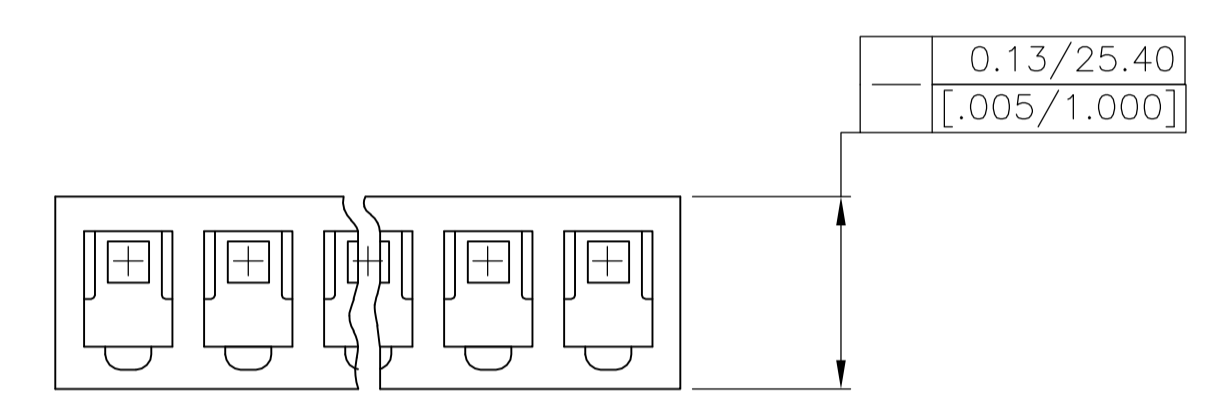

LOC		DIST		REVISIONS			
CM	00	REV	DATE	DESCRIPTION	DATE	BY	APPV
C		REVISED PER ECO-12-007810	28JUL12			KH	SM

- 1 UNIT ACCEPTS 1.14 [.045] SQUARE OR ROUND POST.
- 2 UNIT ACCEPTS STANDARD SL-156 CONTACTS.
- 3 UNIT ACCEPTS KEYING PLUG 640254-1 AND KEYING PIN 640255-1.
- 4 CIRCUIT I.D. NUMBER(S), TO BE LOCATED SEQUENTIALLY AS SHOWN.
- 5 DIMENSIONS IN BRACKETS ARE IN INCHES.
- 6 ACCEPTS UP TO .110 INCH INSULATION WIRE.
- 7 OBSOLETE PARTS: OBSOLETE CIS STREAMLINING PER D.RENAUD/D.SINISI

3-DIMENSIONAL MODEL NTS

DIM A	NO. OF CIRCUITS	PART NO.
△ OBSOLETE	95.96 [3.778]	24 2-647400-4
△ OBSOLETE	92.00 [3.622]	23 2-647400-3
	88.04 [3.466]	22 2-647400-2
△ OBSOLETE	84.07 [3.310]	21 2-647400-1
△ OBSOLETE	80.11 [3.154]	20 2-647400-0
△ OBSOLETE	76.15 [2.998]	19 1-647400-9
△ OBSOLETE	72.19 [2.842]	18 1-647400-8
△ OBSOLETE	68.22 [2.686]	17 1-647400-7
△ OBSOLETE	64.26 [2.530]	16 1-647400-6
△ OBSOLETE	60.30 [2.374]	15 1-647400-5
	56.34 [2.218]	14 1-647400-4
△ OBSOLETE	52.37 [2.062]	13 1-647400-3
△ OBSOLETE	48.41 [1.906]	12 1-647400-2
△ OBSOLETE	44.45 [1.750]	11 1-647400-1
	40.49 [1.594]	10 1-647400-0
△ OBSOLETE	36.53 [1.438]	9 647400-9
△ OBSOLETE	32.56 [1.282]	8 647400-8
△ OBSOLETE	28.60 [1.126]	7 647400-7
△ OBSOLETE	24.64 [.970]	6 647400-6
△ OBSOLETE	20.68 [.814]	5 647400-5
△ OBSOLETE	16.71 [.658]	4 647400-4
△ OBSOLETE	12.75 [.502]	3 647400-3
△ OBSOLETE	8.79 [.346]	2 647400-2
△ OBSOLETE	4.83 [.190]	1 647400-1

THIS DRAWING IS A CONTROLLED DOCUMENT.

DIMENSIONS: mm [INCHES]	TOLERANCES UNLESS OTHERWISE SPECIFIED:	DIN L. McEACHIN 28MAR00	TE Connectivity
0 PLC ± -	1 PLC ± -	CHK J. ELLIS 28MAR00	APVD J. ELLIS 28MAR00
2 PLC ± -	3 PLC ± 0.13 [.005]	NAME	HOUSING, SL-156, FOR LARGE WIRE INSULATION
4 PLC ± -	ANGLES ± 0° 30'	PRODUCT SPEC	APPLICATION SPEC
MATERIAL NYLON,UL94V-0,NAT	FINISH -	SIZE	CAGE CODE DRAWING NO
		WEIGHT	A1 00779 C=647400
		CUSTOMER DRAWING	SCALE 4:1 SHEET 1 OF 1 REV C