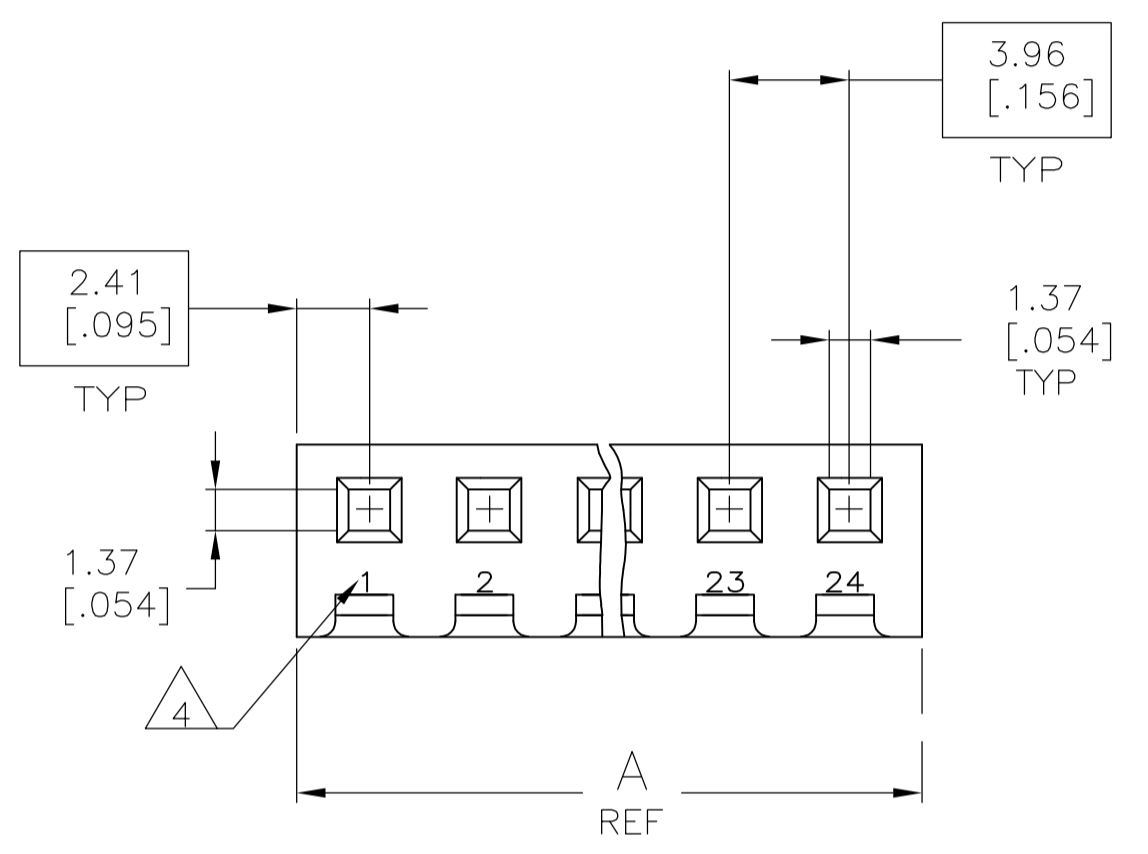

LOC		DIST		REVISIONS			
CM	00	REV	DATE	DESCRIPTION	DATE	BY	APPV
C		REVISED PER ECO-12-007810	28JUL12			KH	SM

- 1 UNIT ACCEPTS 1.14 [.045] SQUARE OR ROUND POST.
- 2 UNIT ACCEPTS STANDARD SL-156 CONTACTS.
- 3 UNIT ACCEPTS KEYING PLUG 640254-1 AND KEYING PIN 640255-1.
- 4 CIRCUIT I.D. NUMBER(S), TO BE LOCATED SEQUENTIALLY AS SHOWN.
- 5 DIMENSIONS IN BRACKETS ARE IN INCHES.
- 6 ACCEPTS UP TO .110 INCH INSULATION WIRE.
- 7 OBSOLETE PARTS: OBSOLETE CIS STREAMLINING PER D.RENAUD/D.SINISI

3-DIMENSIONAL MODEL NTS

DIM A	NO. OF CIRCUITS	PART NO.
△ OBSOLETE	95.96 [3.778]	24 2-647400-4
△ OBSOLETE	92.00 [3.622]	23 2-647400-3
	88.04 [3.466]	22 2-647400-2
△ OBSOLETE	84.07 [3.310]	21 2-647400-1
△ OBSOLETE	80.11 [3.154]	20 2-647400-0
△ OBSOLETE	76.15 [2.998]	19 1-647400-9
△ OBSOLETE	72.19 [2.842]	18 1-647400-8
△ OBSOLETE	68.22 [2.686]	17 1-647400-7
△ OBSOLETE	64.26 [2.530]	16 1-647400-6
△ OBSOLETE	60.30 [2.374]	15 1-647400-5
	56.34 [2.218]	14 1-647400-4
△ OBSOLETE	52.37 [2.062]	13 1-647400-3
△ OBSOLETE	48.41 [1.906]	12 1-647400-2
△ OBSOLETE	44.45 [1.750]	11 1-647400-1
	40.49 [1.594]	10 1-647400-0
△ OBSOLETE	36.53 [1.438]	9 647400-9
△ OBSOLETE	32.56 [1.282]	8 647400-8
△ OBSOLETE	28.60 [1.126]	7 647400-7
△ OBSOLETE	24.64 [.970]	6 647400-6
△ OBSOLETE	20.68 [.814]	5 647400-5
△ OBSOLETE	16.71 [.658]	4 647400-4
△ OBSOLETE	12.75 [.502]	3 647400-3
△ OBSOLETE	8.79 [.346]	2 647400-2
△ OBSOLETE	4.83 [.190]	1 647400-1

THIS DRAWING IS A CONTROLLED DOCUMENT.

DIMENSIONS: mm [INCHES]	TOLERANCES UNLESS OTHERWISE SPECIFIED:	DIN L. McEACHIN 28MAR00	TE Connectivity
0 PLC ± -	1 PLC ± -	CHK J. ELLIS 28MAR00	APVD J. ELLIS 28MAR00
2 PLC ± -	3 PLC ± 0.13 [.005]	NAME	HOUSING, SL-156, FOR LARGE WIRE INSULATION
4 PLC ± -	ANGLES ± 0° 30'	PRODUCT SPEC	APPLICATION SPEC
MATERIAL NYLON,UL94V-0,NAT	FINISH -	SIZE	CAGE CODE DRAWING NO
		WEIGHT	A1 00779 C=647400
		CUSTOMER DRAWING	SCALE 4:1 SHEET 1 OF 1 REV C