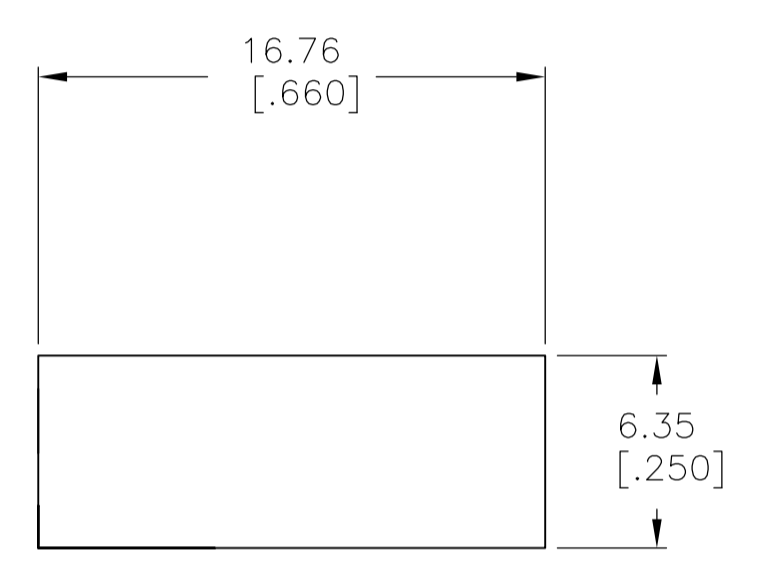

LOC		DIST		REVISIONS			
CM	00	REV	DATE	DESCRIPTION	DATE	BY	APPV
C		REVISED PER ECO-12-007810	28JUL12			KH	SM

- 1 UNIT ACCEPTS 1.14 [.045] SQUARE OR ROUND POST.
- 2 UNIT ACCEPTS STANDARD SL-156 CONTACTS.
- 3 UNIT ACCEPTS KEYING PLUG 640254-1 AND KEYING PIN 640255-1.
- 4 CIRCUIT I.D. NUMBER(S), TO BE LOCATED SEQUENTIALLY AS SHOWN.
- 5 DIMENSIONS IN BRACKETS ARE IN INCHES.
- 6 ACCEPTS UP TO .110 INCH INSULATION WIRE.
- 7 OBSOLETE PARTS: OBSOLETE CIS STREAMLINING PER D.RENAUD/D.SINISI

3-DIMENSIONAL MODEL NTS

DIM A	NO. OF CIRCUITS	PART NO.
△ OBSOLETE	95.96 [3.778]	24 2-647400-4
△ OBSOLETE	92.00 [3.622]	23 2-647400-3
	88.04 [3.466]	22 2-647400-2
△ OBSOLETE	84.07 [3.310]	21 2-647400-1
△ OBSOLETE	80.11 [3.154]	20 2-647400-0
△ OBSOLETE	76.15 [2.998]	19 1-647400-9
△ OBSOLETE	72.19 [2.842]	18 1-647400-8
△ OBSOLETE	68.22 [2.686]	17 1-647400-7
△ OBSOLETE	64.26 [2.530]	16 1-647400-6
△ OBSOLETE	60.30 [2.374]	15 1-647400-5
	56.34 [2.218]	14 1-647400-4
△ OBSOLETE	52.37 [2.062]	13 1-647400-3
△ OBSOLETE	48.41 [1.906]	12 1-647400-2
△ OBSOLETE	44.45 [1.750]	11 1-647400-1
	40.49 [1.594]	10 1-647400-0
△ OBSOLETE	36.53 [1.438]	9 647400-9
△ OBSOLETE	32.56 [1.282]	8 647400-8
△ OBSOLETE	28.60 [1.126]	7 647400-7
△ OBSOLETE	24.64 [.970]	6 647400-6
△ OBSOLETE	20.68 [.814]	5 647400-5
△ OBSOLETE	16.71 [.658]	4 647400-4
△ OBSOLETE	12.75 [.502]	3 647400-3
△ OBSOLETE	8.79 [.346]	2 647400-2
△ OBSOLETE	4.83 [.190]	1 647400-1

THIS DRAWING IS A CONTROLLED DOCUMENT.

DIMENSIONS: mm [INCHES]	TOLERANCES UNLESS OTHERWISE SPECIFIED:	DIN L. McEACHIN 28MAR00	TE Connectivity
0 PLC ± -	1 PLC ± -	CHK J. ELLIS 28MAR00	APVD J. ELLIS 28MAR00
2 PLC ± -	3 PLC ± 0.13 [.005]	NAME	HOUSING, SL-156, FOR LARGE WIRE INSULATION
4 PLC ± -	ANGLES ± 0° 30'	PRODUCT SPEC	APPLICATION SPEC
MATERIAL NYLON,UL94V-0,NAT	FINISH -	SIZE	CAGE CODE DRAWING NO
		WEIGHT	A1 00779 C=647400
		CUSTOMER DRAWING	SCALE 4:1 SHEET 1 OF 1 REV C