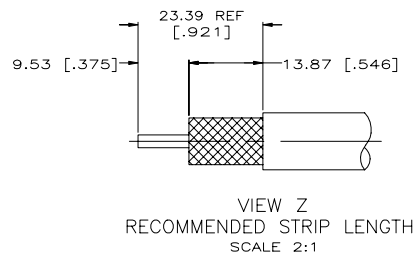

REVISIONS					
P	LR	DESCRIPTION	DATE	DRN	APPD
J2		REVISED PER ECR-21-103273	13MAY2021	RZ	WK

1. PARTS PACKAGED UNASSEMBLED
2. THREE SAFETY WIRE HOLES $\phi 0.61$ [.024] MINIMUM, EQUALLY SPACED AROUND CIRCUMFERENCE
3. BELDEN 9292 (WITH 95% BRAID COVERAGE)
4. SEE I.S. 2028-1

	BRAND REX T-13485	2-225662-2 AMP	220015-1	47.22	[1.859]	W	2-331987-0	2-51695-9	225081-3	2-225662-2		
OBSELETE	ITT,NAB-61S-BAA	2-225662-0 AMP	220015-1	47.22	[1.859]	W	1-331987-5	2-51695-9	225081-3	2-225662-0		
		1-225662-8 AMP	220015-1	47.22	[1.859]	W	1-331987-5	2-51695-6	225081-3	1-225662-8		
OBSELETE	RG-226/U MODIFIED	1-225662-7 AMP	220065-1	61.11	[2.406]	Z	225801-2	225788-2	225776-2	1-225662-7		
		1-225662-4 AMP	220045-2	42.85	[1.687]	X	225560-8	225343-4	225412-6	1-225662-4		
SUPERSEDED BY 225392-1		1-225662-3 AMP	220045-2	42.85	[1.687]	X	225560-7	225343-2	225412-3	1-225662-3		
SUPERSEDED BY 225392-7		1-225662-2 AMP	220045-2	42.85	[1.687]	X	225560-8	225343-2	225412-6	1-225662-2		
		1-225662-1 AMP	220015-1	47.22	[1.859]	Y	225490-5	2-51695-3	225081-3	1-225662-1		
OBSELETE	RG-11A/U & 144/U	225662-4 AMP	220015-1	47.22	[1.859]	W	1-331987-5	2-51695-2	225081-3	225662-4		
OBSELETE	RG-213/U	225662-2 AMP	220015-1	47.22	[1.859]	W	1-331987-5	2-51695-1	225081-3	225662-2		
	RG-9/U,9A/U,9B/U & 214/U	225662-1 AMP	220015-1	47.22	[1.859]	Y	1-331987-4	2-51695-1	225081-3	225662-1		
	CABLE SIZE	STAMPING	CRIMP TOOL	A	VIEW	3	FERRULE QTY=1	2	CONTACT QTY=1	1	PLUG ASSY QTY=1	PART NUMBER