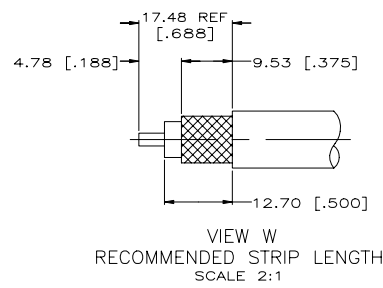

REVISIONS					
P	LR	DESCRIPTION	DATE	DRN	APPD
J2		REVISED PER ECR-21-103273	13MAY2021	RZ	WK

1. PARTS PACKAGED UNASSEMBLED
2. THREE SAFETY WIRE HOLES $\phi 0.61$ [.024] MINIMUM, EQUALLY SPACED AROUND CIRCUMFERENCE
3. BELDEN 9292 (WITH 95% BRAID COVERAGE)
4. SEE I.S. 2028-1

	BRAND REX T-13485	2-225662-2 AMP	220015-1	47.22	[1.859]	W	2-331987-0	2-51695-9	225081-3	2-225662-2		
OBSELETE	ITT,NAB-61S-BAA	2-225662-0 AMP	220015-1	47.22	[1.859]	W	1-331987-5	2-51695-9	225081-3	2-225662-0		
		1-225662-8 AMP	220015-1	47.22	[1.859]	W	1-331987-5	2-51695-6	225081-3	1-225662-8		
OBSELETE	RG-226/U MODIFIED	1-225662-7 AMP	220065-1	61.11	[2.406]	Z	225801-2	225788-2	225776-2	1-225662-7		
		1-225662-4 AMP	220045-2	42.85	[1.687]	X	225560-8	225343-4	225412-6	1-225662-4		
SUPERSEDED BY 225392-1		1-225662-3 AMP	220045-2	42.85	[1.687]	X	225560-7	225343-2	225412-3	1-225662-3		
SUPERSEDED BY 225392-7		1-225662-2 AMP	220045-2	42.85	[1.687]	X	225560-8	225343-2	225412-6	1-225662-2		
		1-225662-1 AMP	220015-1	47.22	[1.859]	Y	225490-5	2-51695-3	225081-3	1-225662-1		
OBSELETE	RG-11A/U & 144/U	225662-4 AMP	220015-1	47.22	[1.859]	W	1-331987-5	2-51695-2	225081-3	225662-4		
OBSELETE	RG-213/U	225662-2 AMP	220015-1	47.22	[1.859]	W	1-331987-5	2-51695-1	225081-3	225662-2		
	RG-9/U,9A/U,9B/U & 214/U	225662-1 AMP	220015-1	47.22	[1.859]	Y	1-331987-4	2-51695-1	225081-3	225662-1		
	CABLE SIZE	STAMPING	CRIMP TOOL	A	VIEW	3	FERRULE QTY=1	2	CONTACT QTY=1	1	PLUG ASSY QTY=1	PART NUMBER