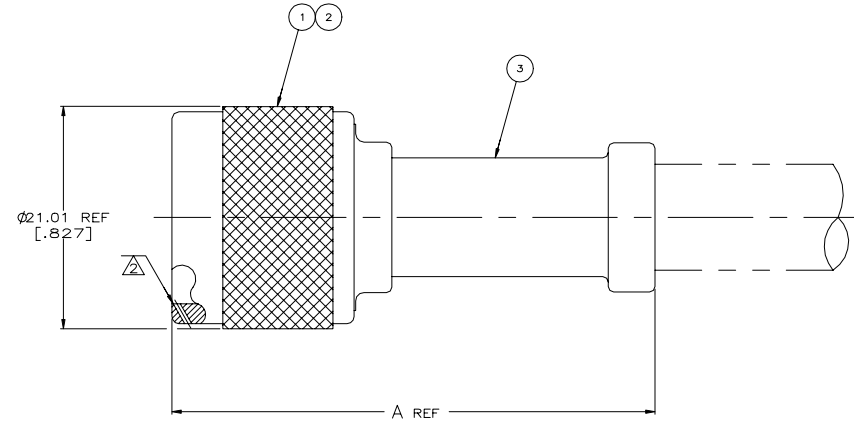

REVISIONS					
P	LR	DESCRIPTION	DATE	DRN	APPD
J2		REVISED PER ECR-21-103273	13MAY2021	RZ	WK

1. PARTS PACKAGED UNASSEMBLED
2. THREE SAFETY WIRE HOLES $\phi 0.61$ [.024] MINIMUM, EQUALLY SPACED AROUND CIRCUMFERENCE
3. BELDEN 9292 (WITH 95% BRAID COVERAGE)
4. SEE I.S. 2028-1

	BRAND REX T-13485	2-225662-2 AMP	220015-1	47.22	[1.859]	W	2-331987-0	2-51695-9	225081-3	2-225662-2		
OBSELETE	ITT,NAB-61S-BAA	2-225662-0 AMP	220015-1	47.22	[1.859]	W	1-331987-5	2-51695-9	225081-3	2-225662-0		
		1-225662-8 AMP	220015-1	47.22	[1.859]	W	1-331987-5	2-51695-6	225081-3	1-225662-8		
OBSELETE	RG-226/U MODIFIED	1-225662-7 AMP	220065-1	61.11	[2.406]	Z	225801-2	225788-2	225776-2	1-225662-7		
		1-225662-4 AMP	220045-2	42.85	[1.687]	X	225560-8	225343-4	225412-6	1-225662-4		
SUPERSEDED BY 225392-1		1-225662-3 AMP	220045-2	42.85	[1.687]	X	225560-7	225343-2	225412-3	1-225662-3		
SUPERSEDED BY 225392-7		1-225662-2 AMP	220045-2	42.85	[1.687]	X	225560-8	225343-2	225412-6	1-225662-2		
		1-225662-1 AMP	220015-1	47.22	[1.859]	Y	225490-5	2-51695-3	225081-3	1-225662-1		
OBSELETE	RG-11A/U & 144/U	225662-4 AMP	220015-1	47.22	[1.859]	W	1-331987-5	2-51695-2	225081-3	225662-4		
OBSELETE	RG-213/U	225662-2 AMP	220015-1	47.22	[1.859]	W	1-331987-5	2-51695-1	225081-3	225662-2		
	RG-9/U,9A/U,9B/U & 214/U	225662-1 AMP	220015-1	47.22	[1.859]	Y	1-331987-4	2-51695-1	225081-3	225662-1		
	CABLE SIZE	STAMPING	CRIMP TOOL	A	VIEW	3	FERRULE QTY=1	2	CONTACT QTY=1	1	PLUG ASSY QTY=1	PART NUMBER