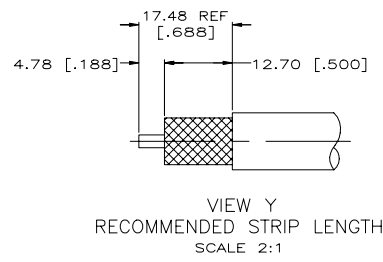

REVISIONS					
P	LR	DESCRIPTION	DATE	DRN	APPD
J2		REVISED PER ECR-21-103273	13MAY2021	RZ	WK

1. PARTS PACKAGED UNASSEMBLED
2. THREE SAFETY WIRE HOLES $\phi 0.61$ [.024] MINIMUM, EQUALLY SPACED AROUND CIRCUMFERENCE
3. BELDEN 9292 (WITH 95% BRAID COVERAGE)
4. SEE I.S. 2028-1

	BRAND REX T-13485	2-225662-2 AMP	220015-1	47.22	[1.859]	W	2-331987-0	2-51695-9	225081-3	2-225662-2		
OBSELETE	ITT,NAB-61S-BAA	2-225662-0 AMP	220015-1	47.22	[1.859]	W	1-331987-5	2-51695-9	225081-3	2-225662-0		
		1-225662-8 AMP	220015-1	47.22	[1.859]	W	1-331987-5	2-51695-6	225081-3	1-225662-8		
OBSELETE	RG-226/U MODIFIED	1-225662-7 AMP	220065-1	61.11	[2.406]	Z	225801-2	225788-2	225776-2	1-225662-7		
		1-225662-4 AMP	220045-2	42.85	[1.687]	X	225560-8	225343-4	225412-6	1-225662-4		
SUPERSEDED BY 225392-1		1-225662-3 AMP	220045-2	42.85	[1.687]	X	225560-7	225343-2	225412-3	1-225662-3		
SUPERSEDED BY 225392-7		1-225662-2 AMP	220045-2	42.85	[1.687]	X	225560-8	225343-2	225412-6	1-225662-2		
		1-225662-1 AMP	220015-1	47.22	[1.859]	Y	225490-5	2-51695-3	225081-3	1-225662-1		
OBSELETE	RG-11A/U & 144/U	225662-4 AMP	220015-1	47.22	[1.859]	W	1-331987-5	2-51695-2	225081-3	225662-4		
OBSELETE	RG-213/U	225662-2 AMP	220015-1	47.22	[1.859]	W	1-331987-5	2-51695-1	225081-3	225662-2		
	RG-9/U,9A/U,9B/U & 214/U	225662-1 AMP	220015-1	47.22	[1.859]	Y	1-331987-4	2-51695-1	225081-3	225662-1		
	CABLE SIZE	STAMPING	CRIMP TOOL	A	VIEW	3	FERRULE QTY=1	2	CONTACT QTY=1	1	PLUG ASSY QTY=1	PART NUMBER