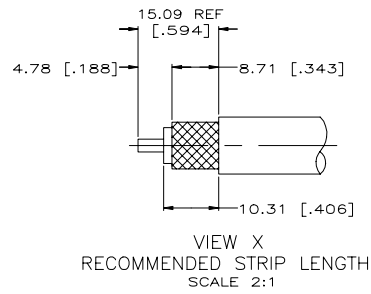

REVISIONS					
P	LR	DESCRIPTION	DATE	DRN	APPD
J2		REVISED PER ECR-21-103273	13MAY2021	RZ	WK

1. PARTS PACKAGED UNASSEMBLED
2. THREE SAFETY WIRE HOLES $\phi 0.61$ [.024] MINIMUM, EQUALLY SPACED AROUND CIRCUMFERENCE
3. BELDEN 9292 (WITH 95% BRAID COVERAGE)
4. SEE I.S. 2028-1

	BRAND REX T-13485	2-225662-2 AMP	220015-1	47.22	[1.859]	W	2-331987-0	2-51695-9	225081-3	2-225662-2		
OBSELETE	ITT,NAB-61S-BAA	2-225662-0 AMP	220015-1	47.22	[1.859]	W	1-331987-5	2-51695-9	225081-3	2-225662-0		
		1-225662-8 AMP	220015-1	47.22	[1.859]	W	1-331987-5	2-51695-6	225081-3	1-225662-8		
OBSELETE	RG-226/U MODIFIED	1-225662-7 AMP	220065-1	61.11	[2.406]	Z	225801-2	225788-2	225776-2	1-225662-7		
		1-225662-4 AMP	220045-2	42.85	[1.687]	X	225560-8	225343-4	225412-6	1-225662-4		
SUPERSEDED BY 225392-1		1-225662-3 AMP	220045-2	42.85	[1.687]	X	225560-7	225343-2	225412-3	1-225662-3		
SUPERSEDED BY 225392-7		1-225662-2 AMP	220045-2	42.85	[1.687]	X	225560-8	225343-2	225412-6	1-225662-2		
		1-225662-1 AMP	220015-1	47.22	[1.859]	Y	225490-5	2-51695-3	225081-3	1-225662-1		
OBSELETE	RG-11A/U & 144/U	225662-4 AMP	220015-1	47.22	[1.859]	W	1-331987-5	2-51695-2	225081-3	225662-4		
OBSELETE	RG-213/U	225662-2 AMP	220015-1	47.22	[1.859]	W	1-331987-5	2-51695-1	225081-3	225662-2		
	RG-9/U,9A/U,9B/U & 214/U	225662-1 AMP	220015-1	47.22	[1.859]	Y	1-331987-4	2-51695-1	225081-3	225662-1		
	CABLE SIZE	STAMPING	CRIMP TOOL	A	VIEW	3	FERRULE QTY=1	2	CONTACT QTY=1	1	PLUG ASSY QTY=1	PART NUMBER