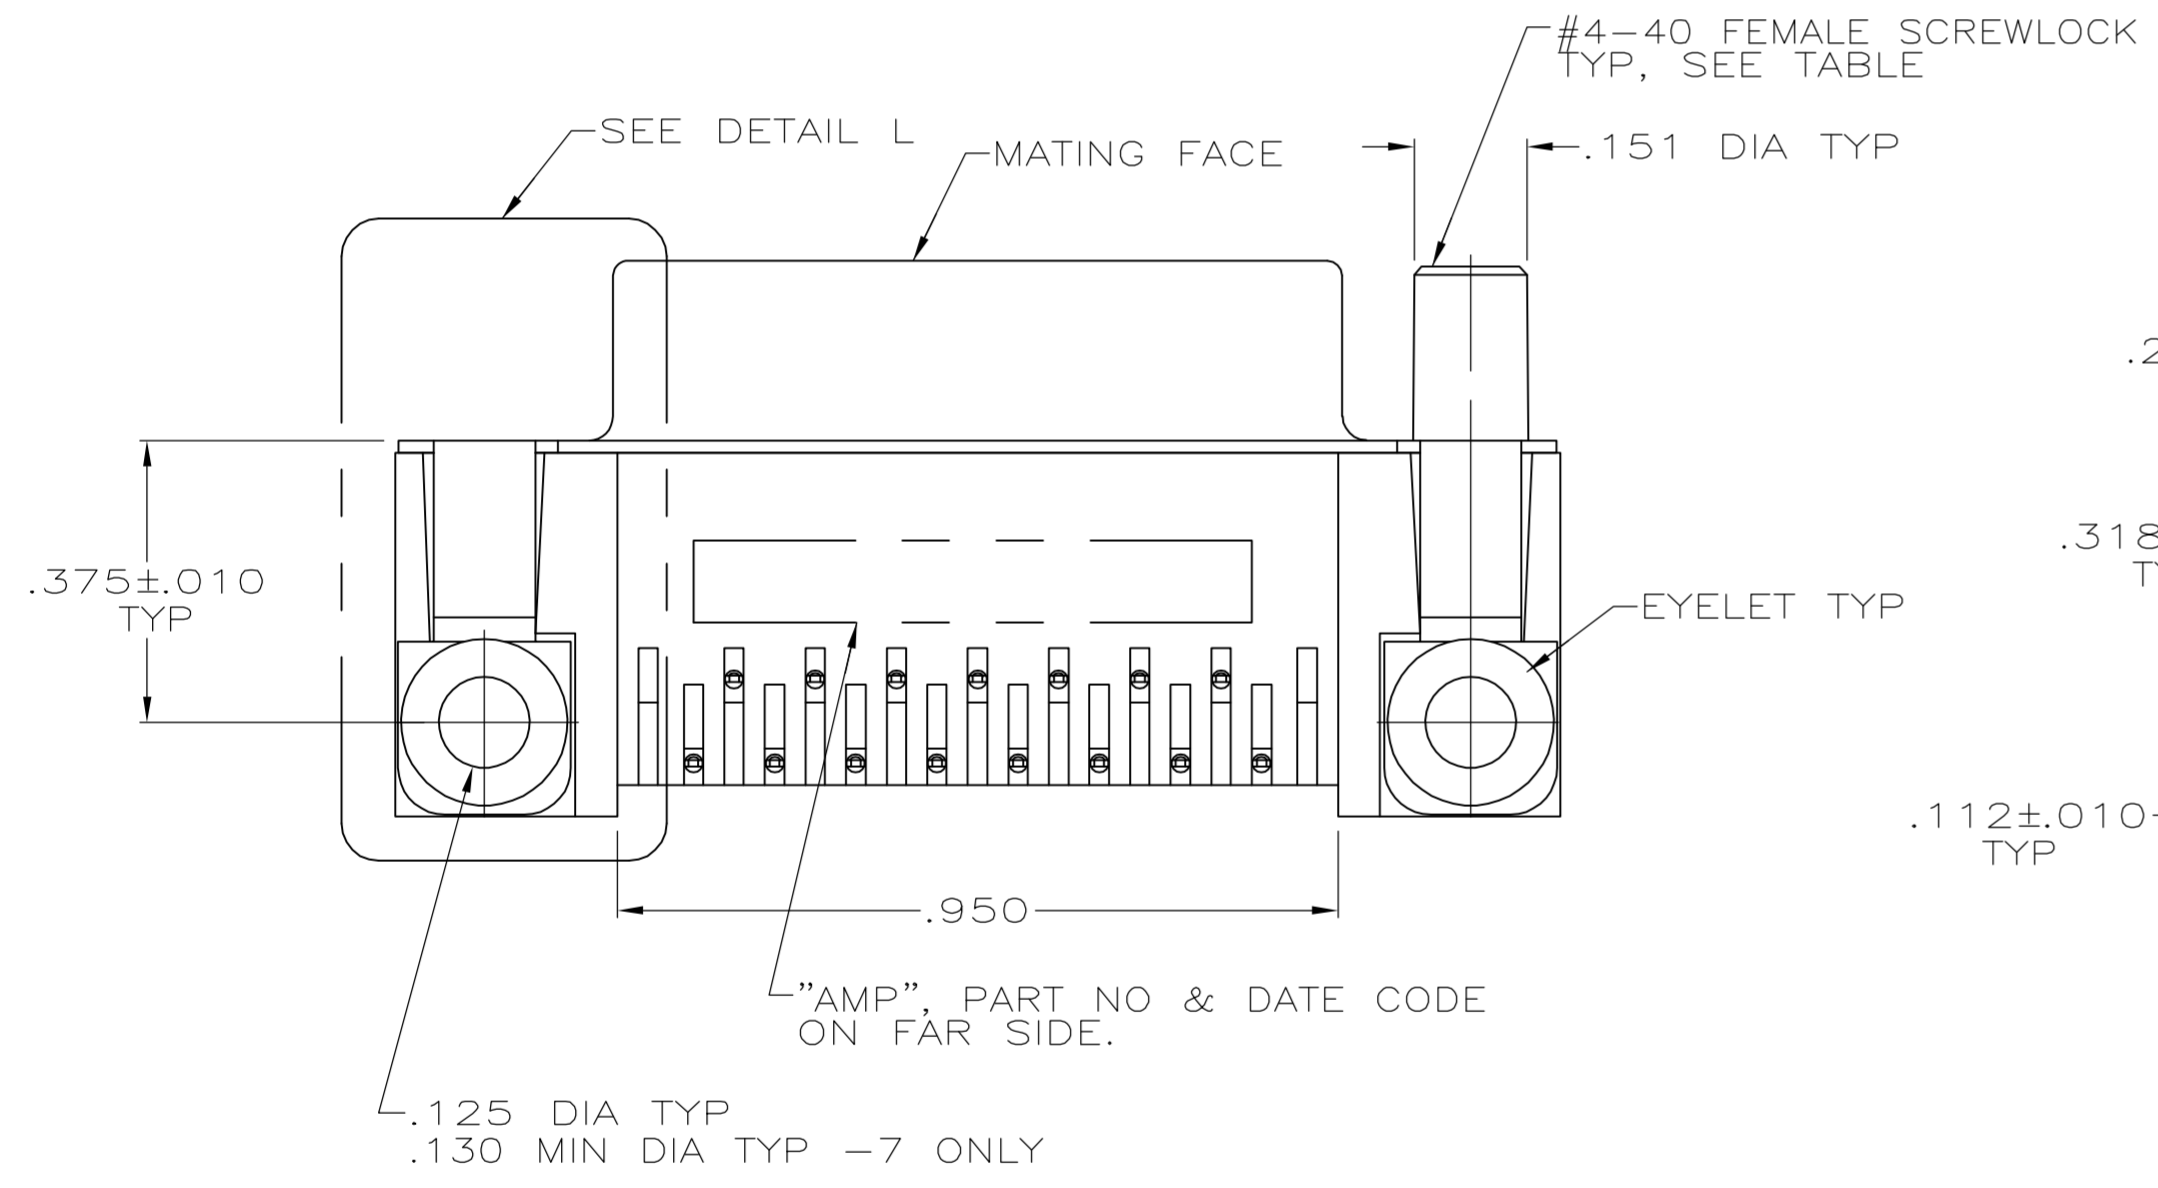

- CONNECTOR MATES WITH ANY 15 POSN PLUG IN AMPLIMITE™ SERIES & COMPLIES WITH AMP SPEC 108-40005 WHERE APPLICABLE.
- MOLDED PARTS: FLAME RETARDANT 94V-0 RATED THERMOPLASTIC, BLACK.
 SHELL: STEEL PER ASTM A109
 CONTACTS: PHOSPHOR BRONZE PER QQ-B-750
 EYELETS: BRASS
 SCREWLOCKS: ZINC
 INSERTS: ZINC
- SHELL: TIN PLATED
 CONTACTS: SEE TABLE
 EYELETS: TIN PLATED
 SCREWLOCKS: CLEAR CHROMATE
 INSERTS: CLEAR CHROMATE
- GOLD PLATING PER MIL-G-45204, NICKEL PLATING PER QQ-N-290, TIN PER MIL-T-10727.
- GOLD FLASH FOR A DISTANCE OF .100 MIN FROM MATING END, TIN PLATED .000100-.000200 ON OPPOSITE END, ALL OVER .000050 NICKEL.
- .000030 GOLD FOR A DISTANCE OF .100 MIN FROM MATING END, TIN PLATED .000100-.000200 ON OPPOSITE END, ALL OVER .000050 NICKEL.
- .000015 MIN GOLD FOR A DISTANCE OF .100 MIN FROM MATING END, TIN PLATED .000100-.000200 ON OPPOSITE END, ALL OVER .000030 NICKEL.
- SCREWLOCKS REQUIRED FOR 1--5 CONNECTOR ASSEMBLIES WILL BE BULK PACKED & SHIPPED WITH CONNECTORS.