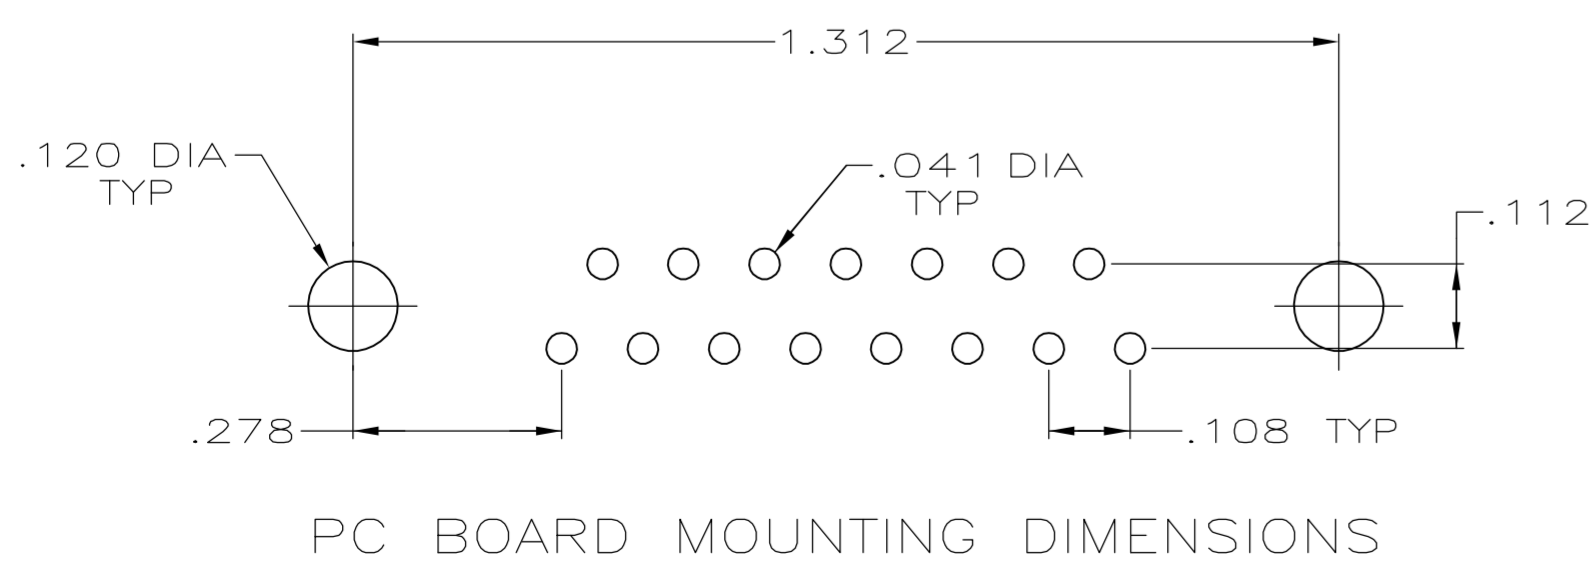

- CONNECTOR MATES WITH ANY 15 POSN PLUG IN AMPLIMITE™ SERIES & COMPLIES WITH AMP SPEC 108-40005 WHERE APPLICABLE.
- MOLDED PARTS: FLAME RETARDANT 94V-0 RATED THERMOPLASTIC, BLACK.
 SHELL: STEEL PER ASTM A109
 CONTACTS: PHOSPHOR BRONZE PER QQ-B-750
 EYELETS: BRASS
 SCREWLOCKS: ZINC
 INSERTS: ZINC
- SHELL: TIN PLATED
 CONTACTS: SEE TABLE
 EYELETS: TIN PLATED
 SCREWLOCKS: CLEAR CHROMATE
 INSERTS: CLEAR CHROMATE
- GOLD PLATING PER MIL-G-45204, NICKEL PLATING PER QQ-N-290, TIN PER MIL-T-10727.
- GOLD FLASH FOR A DISTANCE OF .100 MIN FROM MATING END, TIN PLATED .000100-.000200 ON OPPOSITE END, ALL OVER .000050 NICKEL.
- .000030 GOLD FOR A DISTANCE OF .100 MIN FROM MATING END, TIN PLATED .000100-.000200 ON OPPOSITE END, ALL OVER .000050 NICKEL.
- .000015 MIN GOLD FOR A DISTANCE OF .100 MIN FROM MATING END, TIN PLATED .000100-.000200 ON OPPOSITE END, ALL OVER .000030 NICKEL.
- SCREWLOCKS REQUIRED FOR 1--5 CONNECTOR ASSEMBLIES WILL BE BULK PACKED & SHIPPED WITH CONNECTORS.