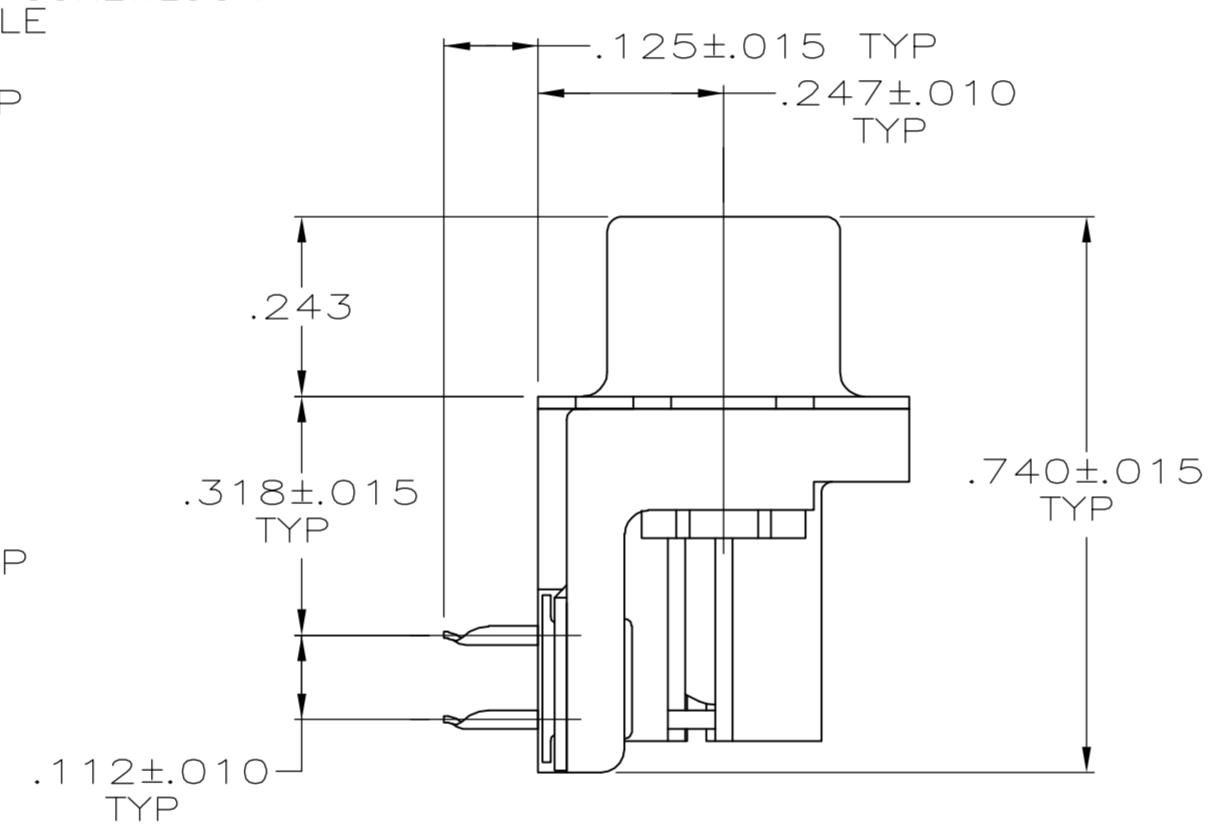

- CONNECTOR MATES WITH ANY 15 POSN PLUG IN AMPLIMITE™ SERIES & COMPLIES WITH AMP SPEC 108-40005 WHERE APPLICABLE.
- MOLDED PARTS: FLAME RETARDANT 94V-0 RATED THERMOPLASTIC, BLACK.
 SHELL: STEEL PER ASTM A109
 CONTACTS: PHOSPHOR BRONZE PER QQ-B-750
 EYELETS: BRASS
 SCREWLOCKS: ZINC
 INSERTS: ZINC
- SHELL: TIN PLATED
 CONTACTS: SEE TABLE
 EYELETS: TIN PLATED
 SCREWLOCKS: CLEAR CHROMATE
 INSERTS: CLEAR CHROMATE
- GOLD PLATING PER MIL-G-45204, NICKEL PLATING PER QQ-N-290, TIN PER MIL-T-10727.
- GOLD FLASH FOR A DISTANCE OF .100 MIN FROM MATING END, TIN PLATED .000100-.000200 ON OPPOSITE END, ALL OVER .000050 NICKEL.
- .000030 GOLD FOR A DISTANCE OF .100 MIN FROM MATING END, TIN PLATED .000100-.000200 ON OPPOSITE END, ALL OVER .000050 NICKEL.
- .000015 MIN GOLD FOR A DISTANCE OF .100 MIN FROM MATING END, TIN PLATED .000100-.000200 ON OPPOSITE END, ALL OVER .000030 NICKEL.
- SCREWLOCKS REQUIRED FOR 1--5 CONNECTOR ASSEMBLIES WILL BE BULK PACKED & SHIPPED WITH CONNECTORS.