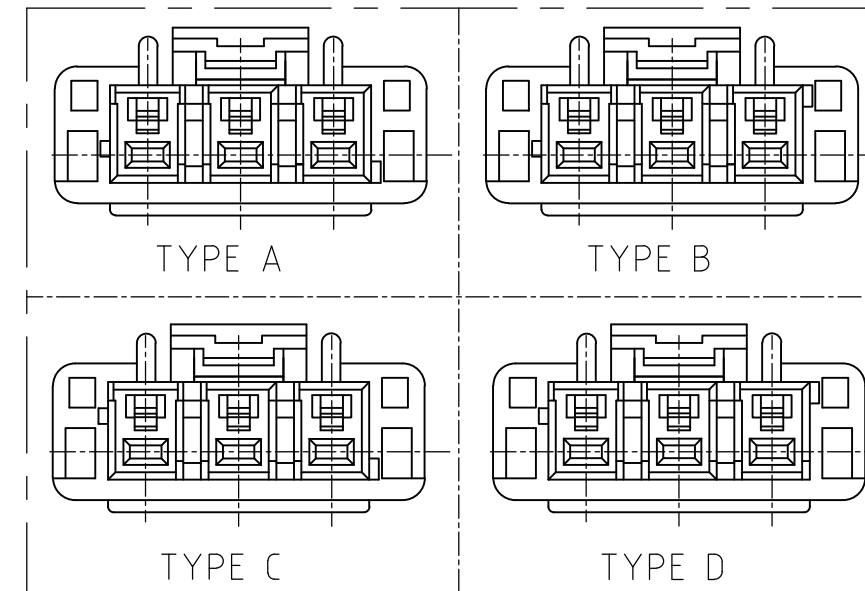

THIS DRAWING IS UNPUBLISHED.

RELEASED FOR PUBLICATION

ALL RIGHTS RESERVED.

© COPYRIGHT - By -

REVISIONS

P	LTR	DESCRIPTION	DATE	DWN	APVD
	C2	REVISED PER ECO-17-008188	4JAN2018	C.X	D.Z

THE TYPE OF KEYING

SECT A-A

1 MATING CONN. P/N
 HEADER ASS'Y :SEE TABLE
 REC CONTACT ;1376347-1,1376348-1

2 APPLICABLE PLATE P/N :1376395-1

3 PARTS COMPLY WITH GLOW WIRE
 REQUIREMENT FOR PARTS OF NON-METALLIC
 MATERIAL SUPPORTING A CURRENT-CARRYING
 CONNECTION DETAILED IN IEC 60335-1,
 SECTION 30 (GWT) .

4 NYLON 6, GWT, V-2.

5 NYLON 66, GWT, V-0.

HOSING	6/6 NYLON GRASS FILLED/ NYLON 6
NAME	MATERIAL

4	5	MATING CONN. P/N	THE TYPE OF KEYING	Color	Pos	PART NO.
4	1376383-5	TYPE A	NATURAL	3Pos	1376389-5	
5	3-1376421-4 3-1376383-4	TYPE D	YELLOW	3Pos	3-1376389-4	
5	2-1376421-3 2-1376383-3	TYPE C	BLUE	3Pos	2-1376389-3	
5	1-1376421-2 1-1376383-2	TYPE B	RED	3Pos	1-1376389-2	
5	1376421-1 1376383-1	TYPE A	NATURAL	3Pos	1376389-1	

THIS DRAWING IS A CONTROLLED DOCUMENT.		DWN A.OISHI 31AUG00	TE Connectivity														
DIMENSIONS: mm		CHK Y.KASHIWA 28AUG'00															
TOLERANCES UNLESS OTHERWISE SPECIFIED:		APVD Y.KASHIWA 28AUG'00	NAME 5.0 POWER KEY CONNECTOR 3P PLUG HOUSING														
<table border="1"> <tr><td>0 PLC</td><td>± 0.2</td></tr> <tr><td>1 PLC</td><td>± 0.2</td></tr> <tr><td>2 PLC</td><td>± 0.2</td></tr> <tr><td>3 PLC</td><td>±</td></tr> <tr><td>4 PLC</td><td>±</td></tr> <tr><td>ANGLES</td><td>± 1°</td></tr> </table>		0 PLC	± 0.2	1 PLC	± 0.2	2 PLC	± 0.2	3 PLC	±	4 PLC	±	ANGLES	± 1°	PRODUCT SPEC 108-5699	SIZE A3		
0 PLC	± 0.2																
1 PLC	± 0.2																
2 PLC	± 0.2																
3 PLC	±																
4 PLC	±																
ANGLES	± 1°																
MATERIAL SEE TABLE		FINISH SEE TABLE	APPLICATION SPEC 114-5292	CAGE CODE 00779	DRAWING NO C-1376389												
		WEIGHT	RESTRICTED TO -														
CUSTOMER DRAWING			SCALE 3:1	SHEET 1 OF 1	REV C2												