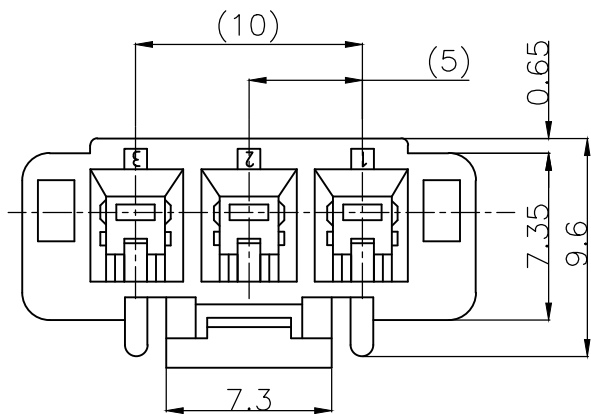

THIS DRAWING IS UNPUBLISHED.

RELEASED FOR PUBLICATION

ALL RIGHTS RESERVED.

© COPYRIGHT - By -

REVISIONS

P	LTR	DESCRIPTION	DATE	DWN	APVD
	C2	REVISED PER ECO-17-008188	4JAN2018	C.X	D.Z