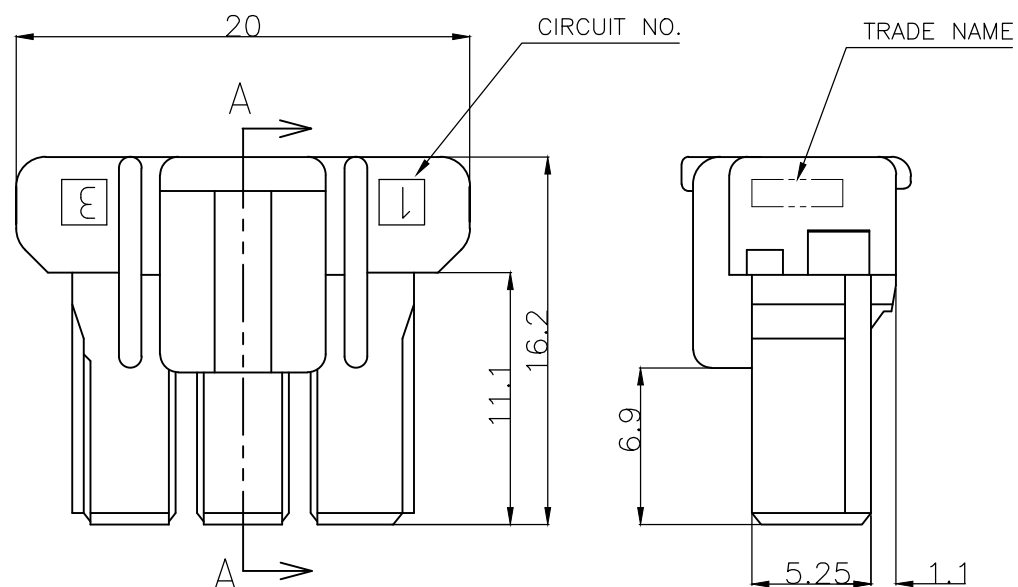

1 MATING CONN. P/N
 HEADER ASS'Y :SEE TABLE
 REC CONTACT ;1376347-1,1376348-1

2 APPLICABLE PLATE P/N :1376395-1

3 PARTS COMPLY WITH GLOW WIRE
 REQUIREMENT FOR PARTS OF NON-METALLIC
 MATERIAL SUPPORTING A CURRENT-CARRYING
 CONNECTION DETAILED IN IEC 60335-1,
 SECTION 30 (GWT) .

4 NYLON 6, GWT, V-2.

5 NYLON 66, GWT, V-0.

HOSING	6/6 NYLON GRASS FILLED/ NYLON 6
NAME	MATERIAL

4	5	MATING CONN. P/N	THE TYPE OF KEYING	Color	Pos	PART NO.
4	1376383-5	TYPE A	NATURAL	3Pos	1376389-5	
5	3-1376421-4 3-1376383-4	TYPE D	YELLOW	3Pos	3-1376389-4	
5	2-1376421-3 2-1376383-3	TYPE C	BLUE	3Pos	2-1376389-3	
5	1-1376421-2 1-1376383-2	TYPE B	RED	3Pos	1-1376389-2	
5	1376421-1 1376383-1	TYPE A	NATURAL	3Pos	1376389-1	

THIS DRAWING IS A CONTROLLED DOCUMENT.		DWN A.OISHI 31AUG00	TE Connectivity														
DIMENSIONS: mm		CHK Y.KASHIWA 28AUG'00															
TOLERANCES UNLESS OTHERWISE SPECIFIED:		APVD Y.KASHIWA 28AUG'00	NAME 5.0 POWER KEY CONNECTOR 3P PLUG HOUSING														
<table border="1"> <tr><td>0 PLC</td><td>± 0.2</td></tr> <tr><td>1 PLC</td><td>± 0.2</td></tr> <tr><td>2 PLC</td><td>± 0.2</td></tr> <tr><td>3 PLC</td><td>±</td></tr> <tr><td>4 PLC</td><td>±</td></tr> <tr><td>ANGLES</td><td>± 1°</td></tr> </table>		0 PLC	± 0.2	1 PLC	± 0.2	2 PLC	± 0.2	3 PLC	±	4 PLC	±	ANGLES	± 1°	PRODUCT SPEC 108-5699	SIZE A3		
0 PLC	± 0.2																
1 PLC	± 0.2																
2 PLC	± 0.2																
3 PLC	±																
4 PLC	±																
ANGLES	± 1°																
MATERIAL SEE TABLE		FINISH SEE TABLE	APPLICATION SPEC 114-5292	CAGE CODE 00779	DRAWING NO C-1376389												
		WEIGHT	RESTRICTED TO -														
CUSTOMER DRAWING			SCALE 3:1	SHEET 1 OF 1	REV C2												