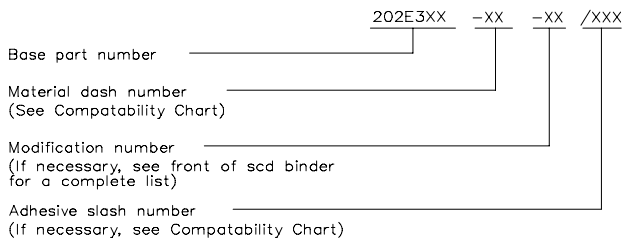

ORDERING INFORMATION

THIS DRAWING IS SUBJECT TO CHANGE WITHOUT NOTICE; CONSULT YOUR
NEAREST FIELD REPRESENTATIVE FOR CURRENT REVISION

Raychem

RAYCHEM CORPORATION
300 CONSTITUTION DRIVE
MENLO PARK, CALIFORNIA 94025

Revision : L
Date : 9/22/94

Part Number : 202E332 thru 353
Description : Boot, Straight

CAD FILE MP94268