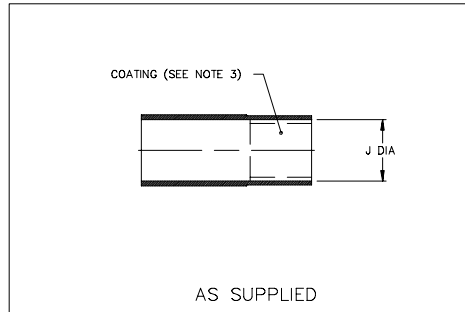

Thermofit[®] Molded Parts Specification Control Drawing

Part Number : 202E332 thru 353
Description : Boot, Straight

NOTES

- All dimensions are in $\frac{\text{inches}}{\text{[millimeters]}}$
- Dimensions appearing in table are as follows:
 - a - As Supplied
 - b - After Unrestricted Recovery
- Coating is optional. As supplied dimensions appearing in table are for uncoated parts. When coating is added, entry diameters will be reduced by .06 max.

PART NUMBER	TABLE OF DIMENSIONS								
	H		J		P	HO	JO	HW	JW
	Max b	Min a	Max b	±10% b	±10% b	±10% b	±20% b	±20% b	
202E332	.35 [8,9]	.38 [9,7]	.12 [3,05]	2.50 [63,5]	1.62 [41,1]	.62 [15,7]	.06 [1,52]	.06 [1,52]	
202E342	.65 [16,5]	.38 [9,7]	.12 [3,05]	3.50 [88,9]	2.50 [63,5]	.62 [15,7]	.08 [2,03]	.06 [1,52]	
202E353	1.14 [29,0]	.38 [9,7]	.12 [3,05]	4.75 [120,7]	3.50 [88,9]	.62 [15,7]	.10 [2,54]	.06 [1,52]	