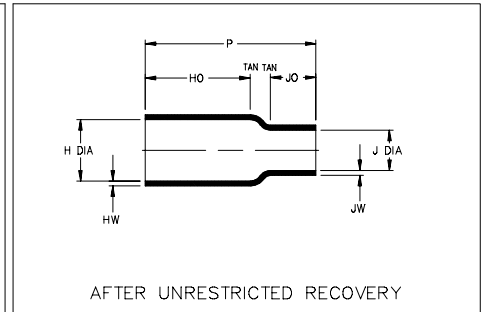

Thermofit[®] Molded Parts Specification Control Drawing

Part Number : 202E332 thru 353
Description : Boot, Straight

NOTES

- All dimensions are in $\frac{\text{inches}}{\text{[millimeters]}}$
- Dimensions appearing in table are as follows:
 - a - As Supplied
 - b - After Unrestricted Recovery
- Coating is optional. As supplied dimensions appearing in table are for uncoated parts. When coating is added, entry diameters will be reduced by .06 max.

PART NUMBER	TABLE OF DIMENSIONS								
	H		J		P	HO	JO	HW	JW
	Max b	Min a	Max b	±10% b	±10% b	±10% b	±20% b	±20% b	
202E332	.35 [8,9]	.38 [9,7]	.12 [3,05]	2.50 [63,5]	1.62 [41,1]	.62 [15,7]	.06 [1,52]	.06 [1,52]	
202E342	.65 [16,5]	.38 [9,7]	.12 [3,05]	3.50 [88,9]	2.50 [63,5]	.62 [15,7]	.08 [2,03]	.06 [1,52]	
202E353	1.14 [29,0]	.38 [9,7]	.12 [3,05]	4.75 [120,7]	3.50 [88,9]	.62 [15,7]	.10 [2,54]	.06 [1,52]	

Thermofit[®] Molded Parts Specification Control Drawing

Part Number : 202E332 thru 353
Description : Boot, Straight

COMPATABILITY CHART					
MATERIAL DASH NO.	MATERIAL DESCRIPTION	RT SPEC	COATING SLASH NO.	COATING S NO.	COATING DESCRIPTION
-3	Polyolefin, Semi-rigid	RT-301	/42;/86	S-1017;S-1048	Adhesive
-4	Polyolefin, Flexible	RT-1304	/42;/86	S-1017;S-1048	Adhesive
-12	*VITON, Flexible	RT-1312	N/A		
-25	Elastomer, Fluid Resistant	RT-1325	N/A		