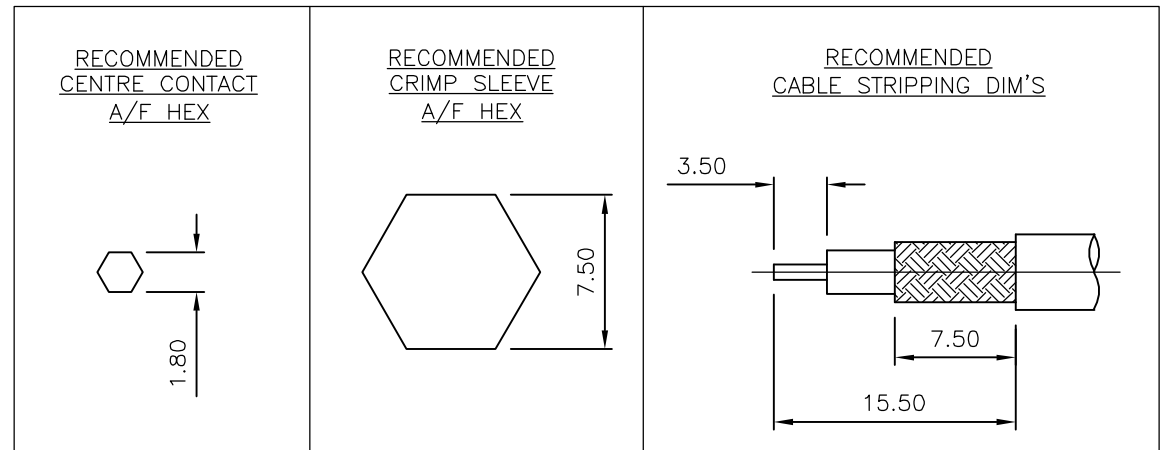

- NOTES:**
- 1 PACK IN ACCORDANCE WITH AMP SPEC 107-3275
 - 2 100 TRAY PACK IN ACCORDANCE WITH AMP SPEC 107-3275
 - 3 Au PLATING
 - 4 Ni PLATING
 - 5 THIS ITEM MUST BE WHITE
 - 6 HAND TOOL : 9-1478240-0
 - 7 DIE SET : 9-1478247-0
 - 8 ELECTRICAL CHARACTERISTICS
 FREQUENCY RANGE: DC - 2 GHz
 NOMINAL IMPEDANCE: 75 Ohm

 INSULATION RESISTANCE: 5000 MOhm
 WORKING VOLTAGE: 500 Volts RMS at Sea Level
 DIELECTRIC WITHSTAND VOLTAGE: 1500 Volts RMS Max
 CONTACT RESISTANCE:
 CENTRE CONTACT: 1.50 mOhm Max
 OUTER CONTACT: 0.20 mOhm Max
 VSWR @ 2GHz: 1.20:1 Max
 INSERTION LOSS dB @ x 2 GHz: 0.20 Max
 - 9 MECHANICAL CHARACTERISTICS
 COUPLING RETENTION FORCE: 445N Min
 CABLE RETENTION FORCE: 170N Min
 DURABILITY: 500 Cycles Min
 - 10 ENVIRONMENTAL CHARACTERISTICS
 OPERATING TEMPERATURE: -65 to +165 DegC
 - 11 FOR TECHNICAL DATA REFER TO YOUR LOCAL TYCO ELECTRONICS SALES OFFICE
 - 12 ALL DIMENSIONS ARE NOMINAL FOR REFERENCE ONLY UNLESS OTHERWISE STATED

THIS DRAWING IS A CONTROLLED DOCUMENT.		DWN J.SANDWELL 28JUN06	Tyco Electronics Corporation Bideford EX39 4HE	
DIMENSIONS: mm		CHK S.PARLOW 28JUN06		
TOLERANCES UNLESS OTHERWISE SPECIFIED:		APVD F.WHEELER-KING 28JUN06	NAME BNC STRAIGHT PLUG CRIMP 75 OHM BT2003	
0 PLC ± - 1 PLC ± - 2 PLC ± - 3 PLC ± - 4 PLC ± - ANGLES ± -		PRODUCT SPEC -	RESTRICTED TO -	
MATERIAL SEE TABLE		FINISH -	APPLICATION SPEC -	SIZE A3
		WEIGHT -	411-3247	CAGE CODE 00779
			CUSTOMER DRAWING	DRAWING NO C-1478106
			SCALE NTS	SHEET 1 OF 1
				REV B