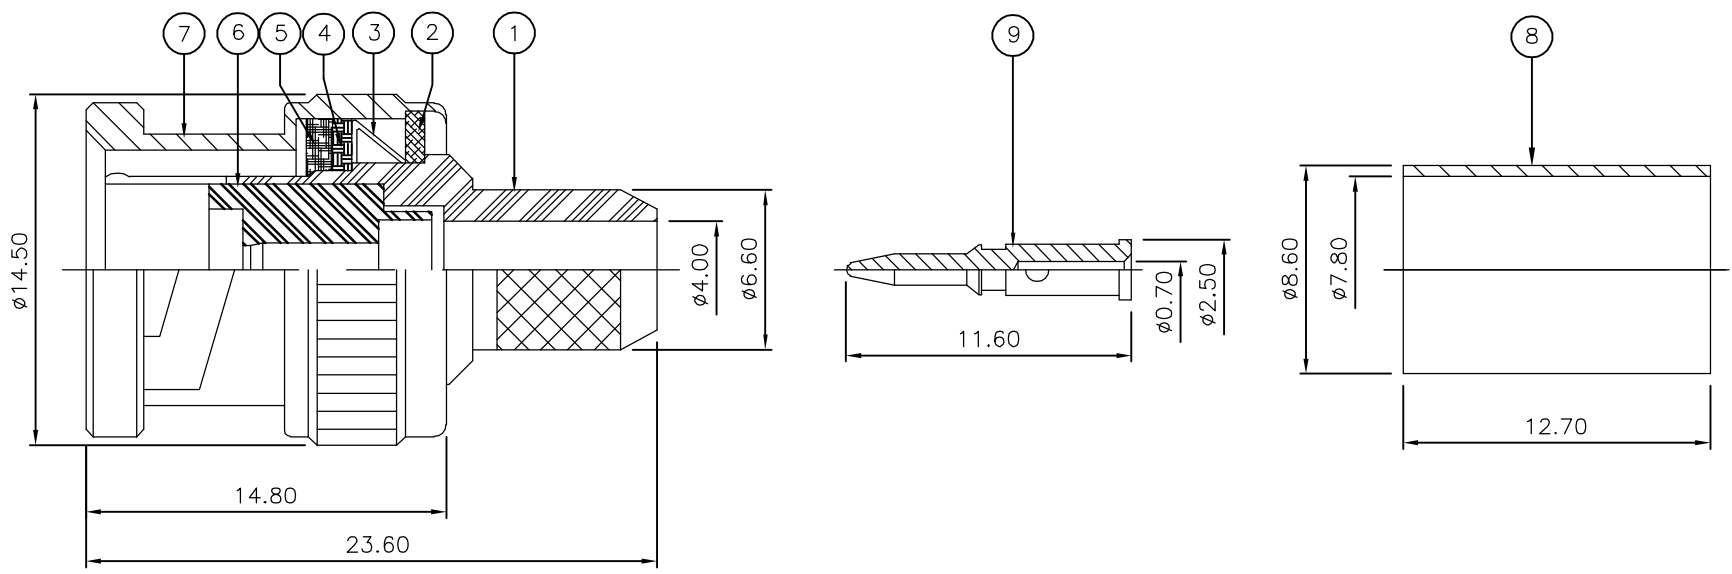

- NOTES:**
- 1 PACK IN ACCORDANCE WITH AMP SPEC 107-3275
 - 2 100 TRAY PACK IN ACCORDANCE WITH AMP SPEC 107-3275
 - 3 Au PLATING
 - 4 Ni PLATING
 - 5 THIS ITEM MUST BE WHITE
 - 6 HAND TOOL : 9-1478240-0
 - 7 DIE SET : 9-1478247-0
 - 8 ELECTRICAL CHARACTERISTICS
 FREQUENCY RANGE: DC - 2 GHz
 NOMINAL IMPEDANCE: 75 Ohm

 INSULATION RESISTANCE: 5000 MOhm
 WORKING VOLTAGE: 500 Volts RMS at Sea Level
 DIELECTRIC WITHSTAND VOLTAGE: 1500 Volts RMS Max
 CONTACT RESISTANCE:
 CENTRE CONTACT: 1.50 mOhm Max
 OUTER CONTACT: 0.20 mOhm Max
 VSWR @ 2GHz: 1.20:1 Max
 INSERTION LOSS dB @ x 2 GHz: 0.20 Max
 - 9 MECHANICAL CHARACTERISTICS
 COUPLING RETENTION FORCE: 445N Min
 CABLE RETENTION FORCE: 170N Min
 DURABILITY: 500 Cycles Min
 - 10 ENVIRONMENTAL CHARACTERISTICS
 OPERATING TEMPERATURE: -65 to +165 DegC
 - 11 FOR TECHNICAL DATA REFER TO YOUR LOCAL TYCO ELECTRONICS SALES OFFICE
 - 12 ALL DIMENSIONS ARE NOMINAL FOR REFERENCE ONLY UNLESS OTHERWISE STATED

THIS DRAWING IS A CONTROLLED DOCUMENT.		DWN J.SANDWELL 28JUN06	Tyco Electronics Corporation Bideford EX39 4HE	
DIMENSIONS: mm		CHK S.PARLOW 28JUN06		
TOLERANCES UNLESS OTHERWISE SPECIFIED:		APVD F.WHEELER-KING 28JUN06	NAME BNC STRAIGHT PLUG CRIMP 75 OHM BT2003	
0 PLC ± - 1 PLC ± - 2 PLC ± - 3 PLC ± - 4 PLC ± - ANGLES ± -		PRODUCT SPEC -	RESTRICTED TO -	
MATERIAL SEE TABLE		FINISH -	APPLICATION SPEC -	SIZE A3
		WEIGHT -	411-3247	CAGE CODE 00779
			CUSTOMER DRAWING	DRAWING NO C-1478106
			SCALE NTS	SHEET 1 OF 1
				REV B