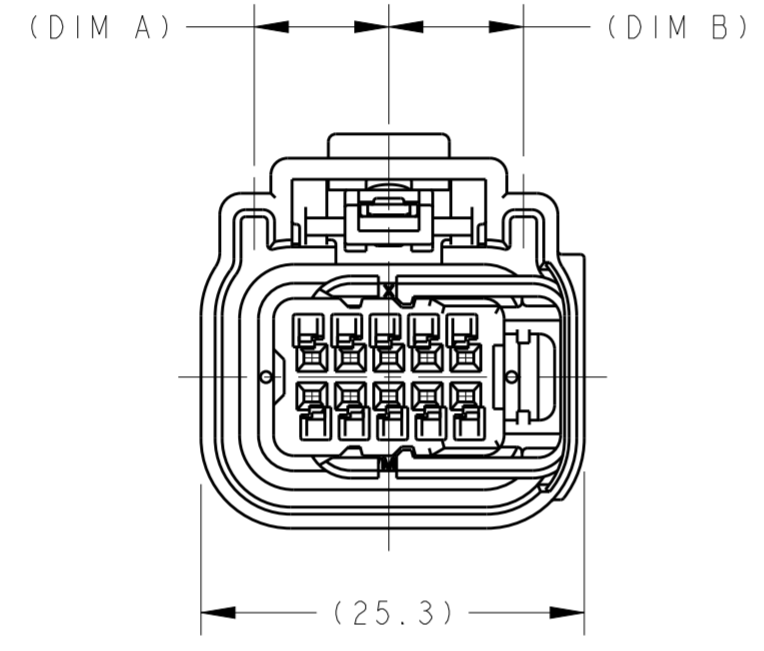

CPA CLOSED POSITION <sup>3</sup>

CPA PRE-LATCHED POSITION <sup>2</sup>

ISL PRE-LATCHED POSITION

ISL CLOSED POSITION

- <sup>1</sup> PLUG HOUSING: PBT, 15% GLASS-FILLED, COLOR: SEE TABLE  
 PERIPHERAL SEAL: SILICONE, GREEN  
 MAT SEAL: SILICONE, BLUE  
 SEAL COVER: NYLON 6/6, 15% GLASS-FILLED, BLACK  
 ISL: NYLON 6/6, 35% GLASS-FILLED, NATURAL  
 CPA: PBT, 33% GLASS-FILLED, GRAY

- <sup>2</sup> OPTIONAL CPA & ISL SHOWN IN PRE-LATCHED, AS SHIPPED, POSITION.
- <sup>3</sup> OPTIONAL CPA & ISL SHOWN IN CLOSED POSITION.
- 4. PLUG ASSEMBLY MATES WITH USCAR INTERFACE DRAWING 064-S-010-2-Z01.
- 5. PLUG ASSEMBLY WILL ACCEPT THE FOLLOWING TERMINAL PART NUMBERS: 2035170-1, 2035170-2
- <sup>6</sup> PART NUMBERS MARKED AS PRELIMINARY HAVE NOT BEEN RELEASED PER FORMAL QUALIFICATIONS.
- 7. REFERENCE INSTRUCTION SHEET 408-10350 FOR ASSEMBLY INSTRUCTIONS.

SEE SHEET 2 FOR PART NUMBERS AND CIRCUIT CONFIGURATIONS

THIS DRAWING IS A CONTROLLED DOCUMENT.		DWN S. VINAY 25MAR2009	TE Connectivity	
		CHK MD BROWN 14APR2009		
		APVD MD BROWN 14APR2009	NAME	
DIMENSIONS: mm 		TOLERANCES UNLESS OTHERWISE SPECIFIED: 0 PLC ± 1 PLC ±0.3 2 PLC ±0.1 3 PLC ± 4 PLC ± ANGLES ±1° FINISH -		PRODUCT SPEC - APPLICATION SPEC - WEIGHT -
MATERIAL <sup>1</sup>		CUSTOMER DRAWING		SIZE A2 CAGE CODE 00779 DRAWING NO. C-2098269 RESTRICTED TO -
		SCALE 2:1		SHEET 1 OF 2 REV B12

SIZE: A2 CAGE CODE: 00779 DRAWING NO: C-2098269 RESTRICTED TO: -  
 CUSTOMER DRAWING SCALE: 2:1 SHEET: 2 OF 2 REV: B12

单击下面可查看定价，库存，交付和生命周期等信息

[>>TE Connectivity\(泰科\)](#)