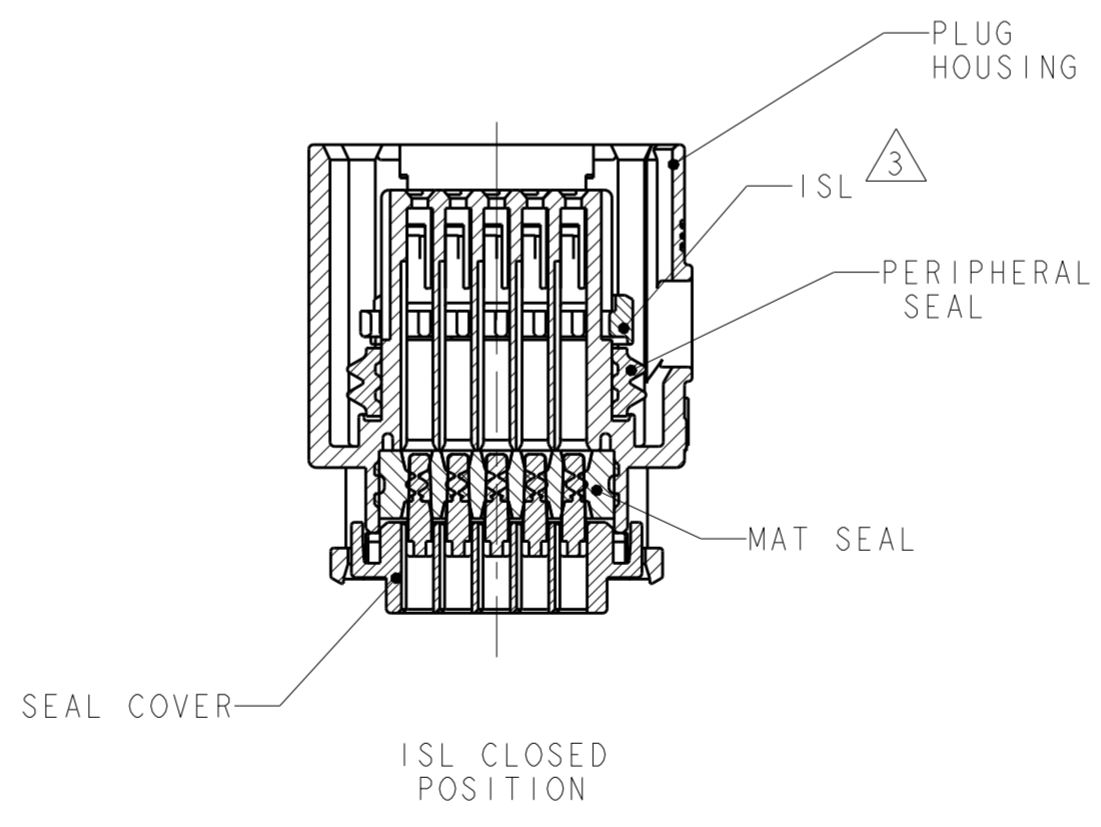

CPA CLOSED POSITION <sup>3</sup>

CPA PRE-LATCHED POSITION <sup>2</sup>

ISL PRE-LATCHED POSITION

ISL CLOSED POSITION

- <sup>1</sup> PLUG HOUSING: PBT, 15% GLASS-FILLED, COLOR: SEE TABLE  
 PERIPHERAL SEAL: SILICONE, GREEN  
 MAT SEAL: SILICONE, BLUE  
 SEAL COVER: NYLON 6/6, 15% GLASS-FILLED, BLACK  
 ISL: NYLON 6/6, 35% GLASS-FILLED, NATURAL  
 CPA: PBT, 33% GLASS-FILLED, GRAY

- <sup>2</sup> OPTIONAL CPA & ISL SHOWN IN PRE-LATCHED, AS SHIPPED, POSITION.
- <sup>3</sup> OPTIONAL CPA & ISL SHOWN IN CLOSED POSITION.
- 4. PLUG ASSEMBLY MATES WITH USCAR INTERFACE DRAWING 064-S-010-2-Z01.
- 5. PLUG ASSEMBLY WILL ACCEPT THE FOLLOWING TERMINAL PART NUMBERS: 2035170-1, 2035170-2
- <sup>6</sup> PART NUMBERS MARKED AS PRELIMINARY HAVE NOT BEEN RELEASED PER FORMAL QUALIFICATIONS.
- 7. REFERENCE INSTRUCTION SHEET 408-10350 FOR ASSEMBLY INSTRUCTIONS.