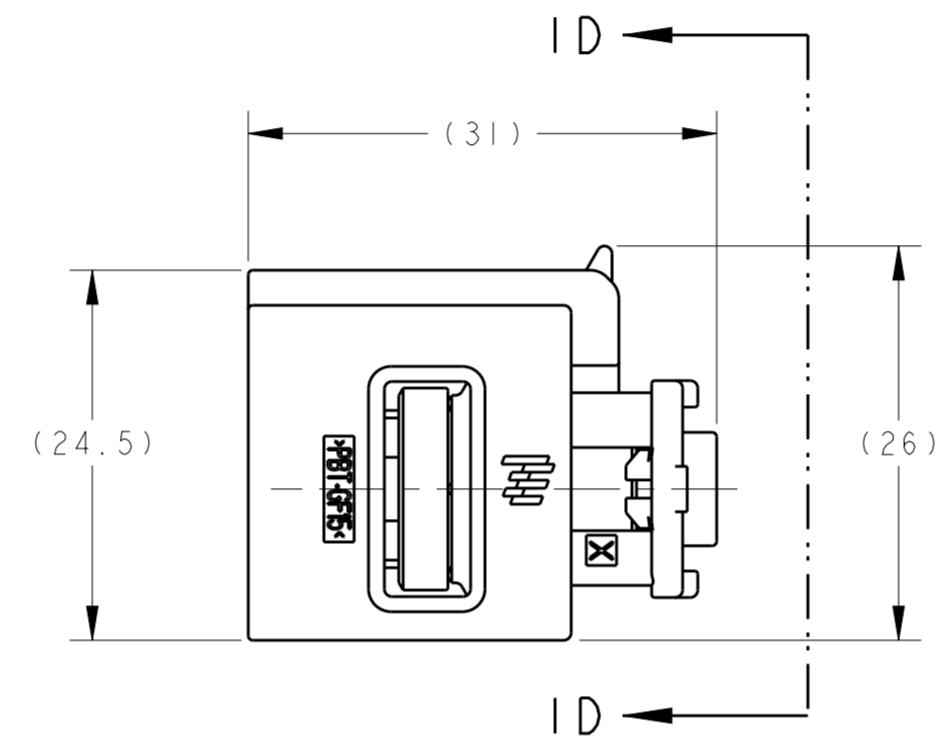

CPA CLOSED POSITION <sup>3</sup>

CPA PRE-LATCHED POSITION <sup>2</sup>

ISL PRE-LATCHED POSITION

ISL CLOSED POSITION

- <sup>1</sup> PLUG HOUSING: PBT, 15% GLASS-FILLED, COLOR: SEE TABLE  
 PERIPHERAL SEAL: SILICONE, GREEN  
 MAT SEAL: SILICONE, BLUE  
 SEAL COVER: NYLON 6/6, 15% GLASS-FILLED, BLACK  
 ISL: NYLON 6/6, 35% GLASS-FILLED, NATURAL  
 CPA: PBT, 33% GLASS-FILLED, GRAY

- <sup>2</sup> OPTIONAL CPA & ISL SHOWN IN PRE-LATCHED, AS SHIPPED, POSITION.
- <sup>3</sup> OPTIONAL CPA & ISL SHOWN IN CLOSED POSITION.
- 4. PLUG ASSEMBLY MATES WITH USCAR INTERFACE DRAWING 064-S-010-2-Z01.
- 5. PLUG ASSEMBLY WILL ACCEPT THE FOLLOWING TERMINAL PART NUMBERS: 2035170-1, 2035170-2
- <sup>6</sup> PART NUMBERS MARKED AS PRELIMINARY HAVE NOT BEEN RELEASED PER FORMAL QUALIFICATIONS.
- 7. REFERENCE INSTRUCTION SHEET 408-10350 FOR ASSEMBLY INSTRUCTIONS.

SEE SHEET 2 FOR PART NUMBERS AND CIRCUIT CONFIGURATIONS

THIS DRAWING IS A CONTROLLED DOCUMENT.		DWN S. VINAY 25MAR2009	TE Connectivity	
		CHK MD BROWN 14APR2009		
		APVD MD BROWN 14APR2009	NAME	
DIMENSIONS: mm 		TOLERANCES UNLESS OTHERWISE SPECIFIED: 0 PLC ± 1 PLC ±0.3 2 PLC ±0.1 3 PLC ± 4 PLC ± ANGLES ±1° FINISH -		PRODUCT SPEC - APPLICATION SPEC - WEIGHT -
MATERIAL <sup>1</sup>		CUSTOMER DRAWING		SIZE A2 CAGE CODE 00779 DRAWING NO. C-2098269 RESTRICTED TO -
		SCALE 2:1		SHEET 1 OF 2 REV B12

THIS DRAWING IS A CONTROLLED DOCUMENT.

DIMENSIONS: mm	TOLERANCES UNLESS OTHERWISE SPECIFIED: 0 PLC ±0.3 1 PLC ±0.3 2 PLC ±0.1 3 PLC ± 4 PLC ANGLES ±1°	DWN S. VINAY 25MAR2009 CHK MD BROWN 14APR2009 APVD MD BROWN 14APR2009	TE Connectivity <b>PLUG ASSEMBLY, 10 POSITION (2x5), SEALED, GENERATION Y</b>
MATERIAL: -	FINISH: -	PRODUCT SPEC: - APPLICATION SPEC: - WEIGHT: -	