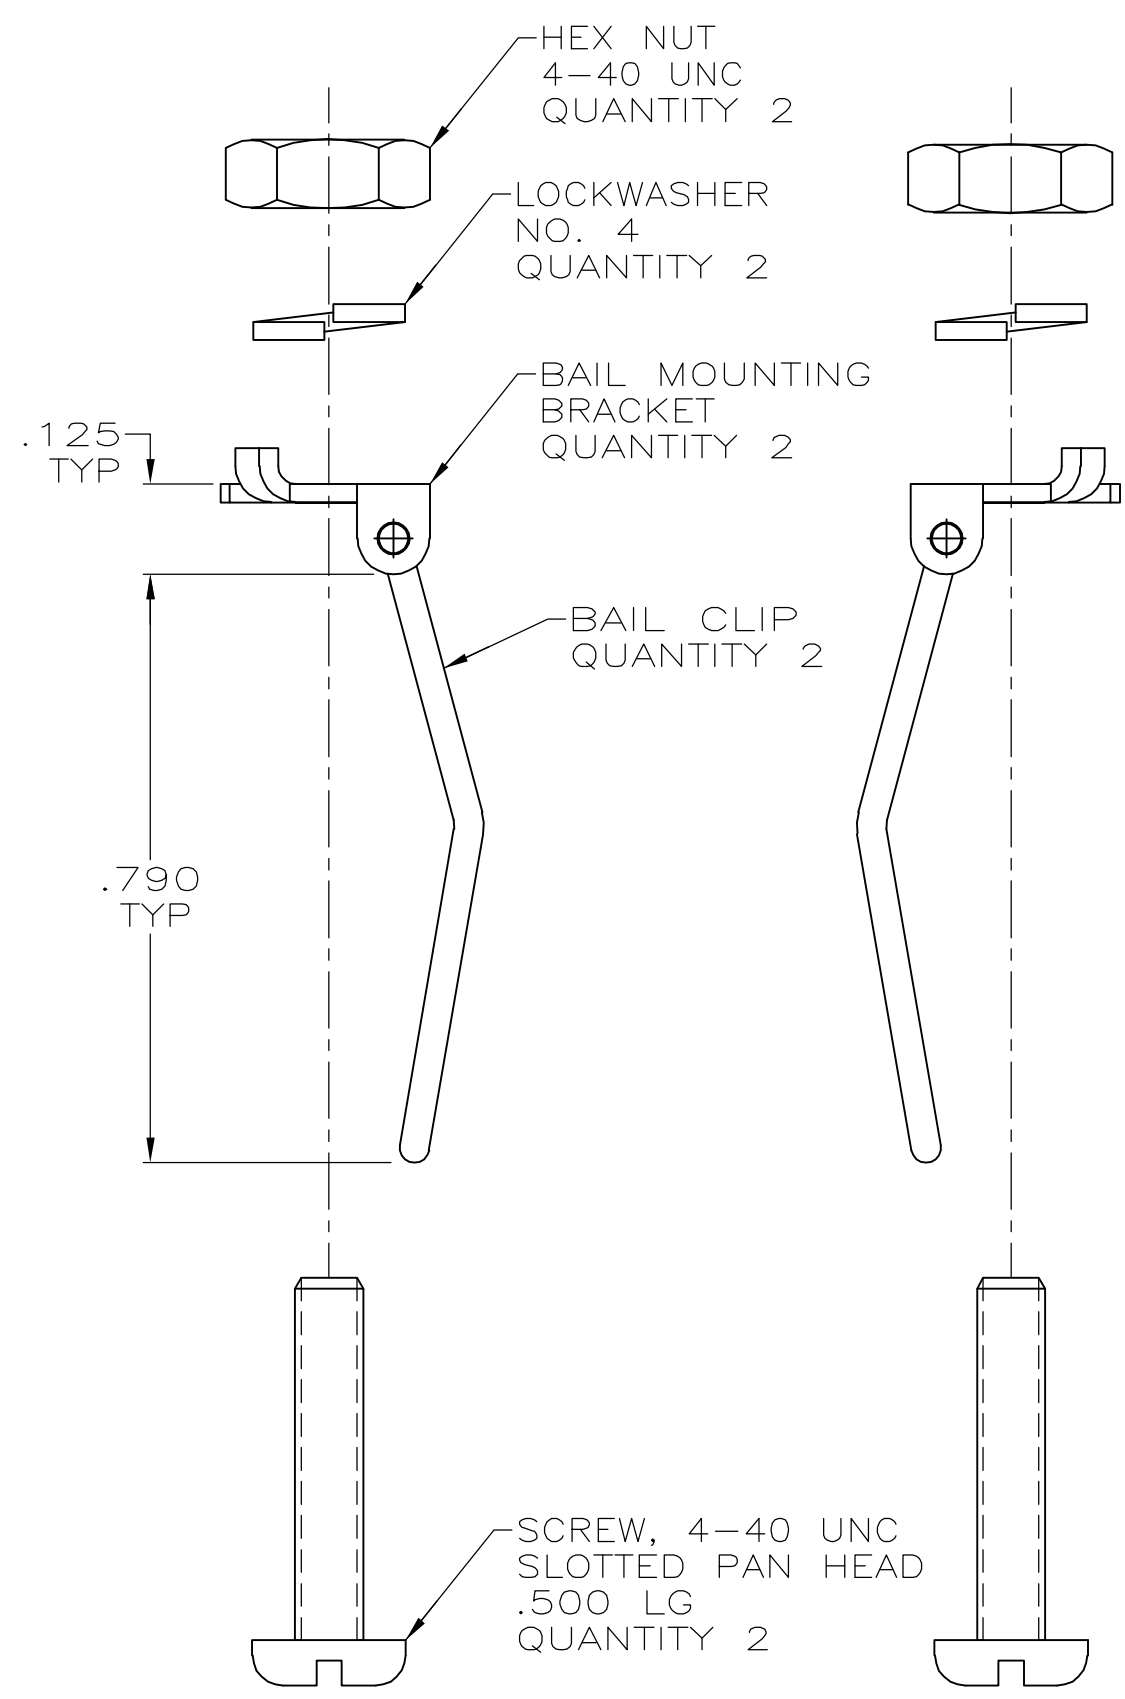

PN 5552567-1

PN 5552567-2

PN 5552567-3

1 MATERIAL: BAIL CLIP - STAINLESS STEEL, PASSIVATED;  
 ALL OTHERS PARTS ZINC PLATED STEEL.  
 2. PARTS SHIPPED LOOSE PIECE IN A BAG OR CONTAINER.

| SCREW LGTH. | 90° BAIL CLIP | STD. BAIL CLIP | PART NO.  |
|-------------|---------------|----------------|-----------|
| .625        | -             | 2              | 5552567-3 |
| .500        | 1             | 1              | 5552567-2 |
| .500        | -             | 2              | 5552567-1 |

THIS DRAWING IS A CONTROLLED DOCUMENT.

|   |   |              |                    |                         |               |
|---|---|--------------|--------------------|-------------------------|---------------|
| DWN<br>G.PETERS<br>26SEP2005  | Tyco Electronics Corporation<br>Harrisburg, Pa 17105-3608 |              |                    |                         |               |
| CHK<br>W.MILLHIMES<br>226SEP05  |   |              |                    |                         |               |
| APVD<br>M.WALMSLEY<br>26SEP05   |   |              |                    |                         |               |
| NAME  |   |              |                    |                         |               |
| DIMENSIONS:<br>mm [INCHES]  | PRODUCT SPEC  | SIZE<br>A2   | CAGE CODE<br>00779 | DRAWING NO<br>G-5552567 | RESTRICTED TO |
| TOLERANCES UNLESS OTHERWISE SPECIFIED:<br>0 PLC ± -<br>1 PLC ± -<br>2 PLC ± -<br>3 PLC ± -<br>4 PLC ± -<br>ANGLES ± ± - | APPLICATION SPEC  | WEIGHT       | CUSTOMER DRAWING   |                         | SCALE 4:1     |
| MATERIAL<br>1   | FINISH<br>1   | SHEET 1 OF 1 |                    | REV 0                   |               |