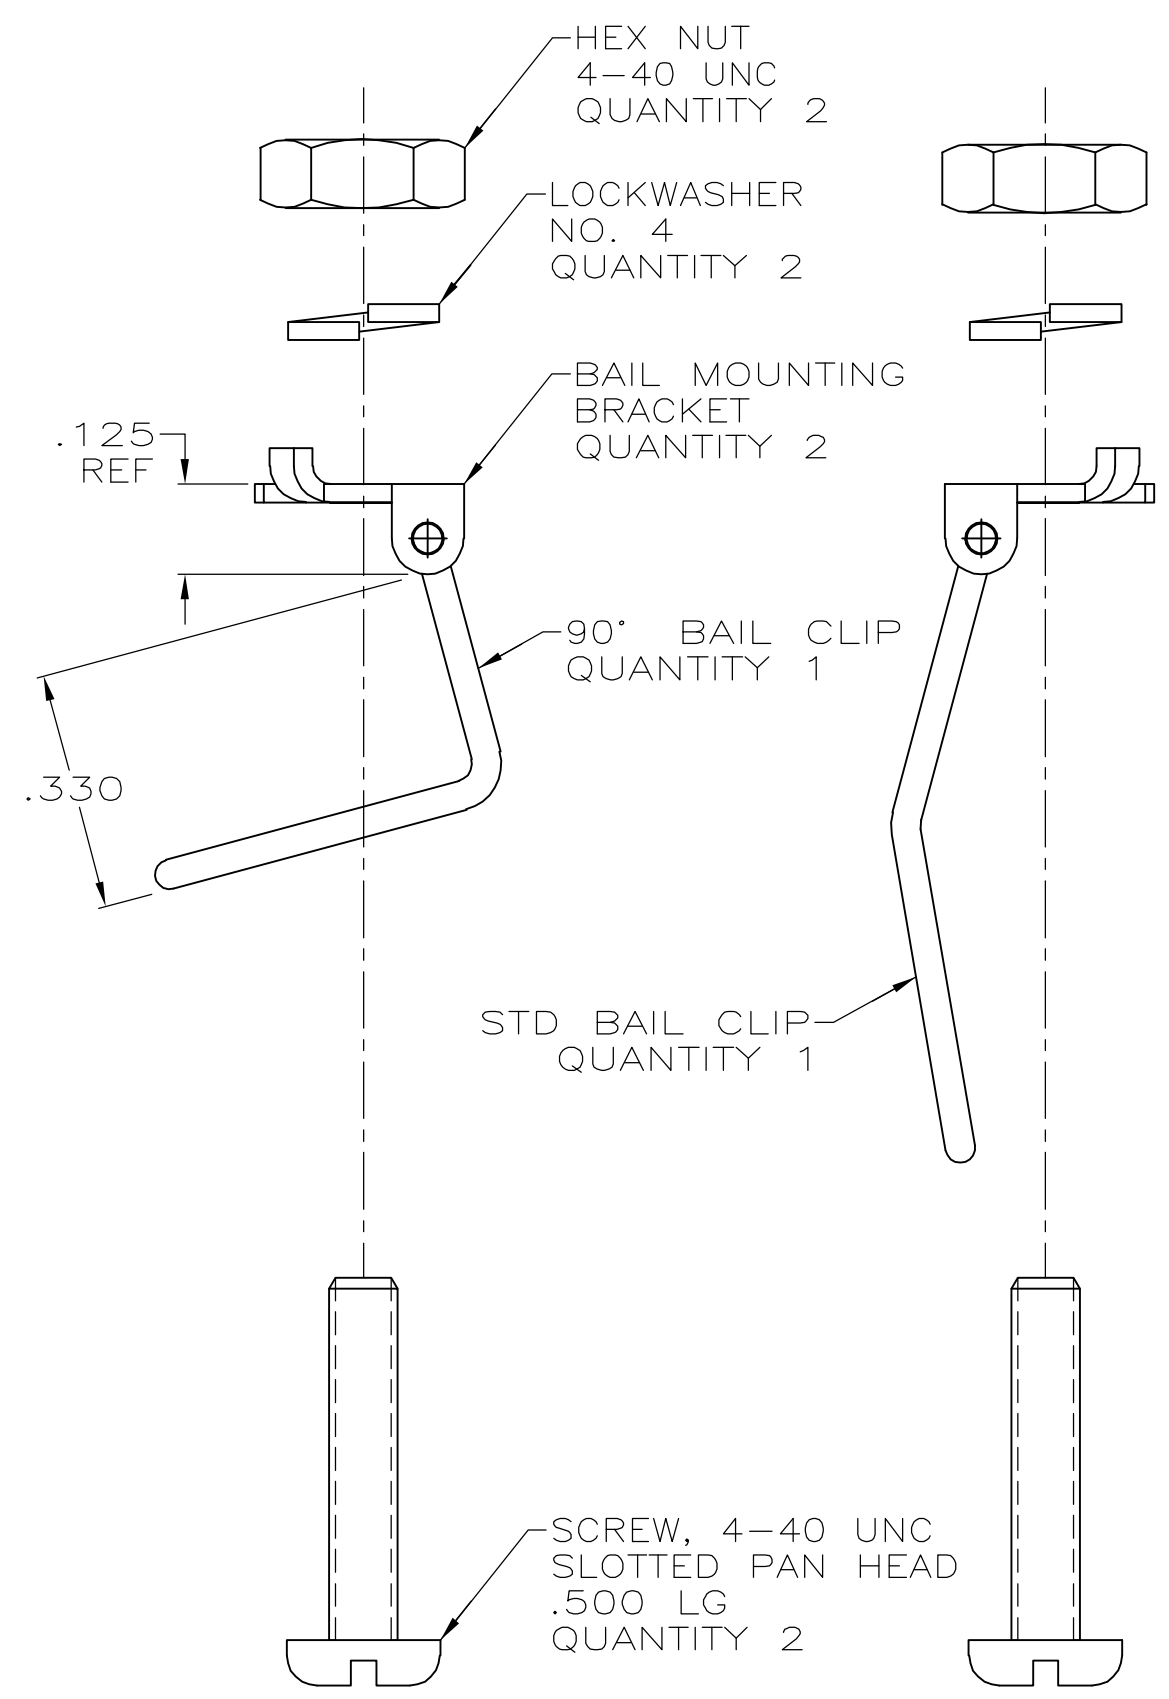

PN 5552567-1

PN 5552567-2

PN 5552567-3

1 MATERIAL: BAIL CLIP - STAINLESS STEEL, PASSIVATED;  
 ALL OTHERS PARTS ZINC PLATED STEEL.  
 2. PARTS SHIPPED LOOSE PIECE IN A BAG OR CONTAINER.

| SCREW LGTH. | 90° BAIL CLIP | STD. BAIL CLIP | PART NO.  |
|-------------|---------------|----------------|-----------|
| .625        | -             | 2              | 5552567-3 |
| .500        | 1             | 1              | 5552567-2 |
| .500        | -             | 2              | 5552567-1 |

THIS DRAWING IS A CONTROLLED DOCUMENT.

|   |   |              |                    |                         |               |
|---|---|--------------|--------------------|-------------------------|---------------|
| DWN<br>G.PETERS<br>26SEP2005  | Tyco Electronics Corporation<br>Harrisburg, Pa 17105-3608 |              |                    |                         |               |
| CHK<br>W.MILLHIMES<br>226SEP05  |   |              |                    |                         |               |
| APVD<br>M.WALMSLEY<br>26SEP05   |   |              |                    |                         |               |
| NAME  |   |              |                    |                         |               |
| DIMENSIONS:<br>mm [INCHES]  | PRODUCT SPEC  | SIZE<br>A2   | CAGE CODE<br>00779 | DRAWING NO<br>G-5552567 | RESTRICTED TO |
| TOLERANCES UNLESS OTHERWISE SPECIFIED:<br>0 PLC ± -<br>1 PLC ± -<br>2 PLC ± -<br>3 PLC ± -<br>4 PLC ± -<br>ANGLES ± ± - | APPLICATION SPEC  | WEIGHT       | CUSTOMER DRAWING   |                         | SCALE 4:1     |
| MATERIAL<br>1   | FINISH<br>1   | SHEET 1 OF 1 |                    | REV 0                   |               |