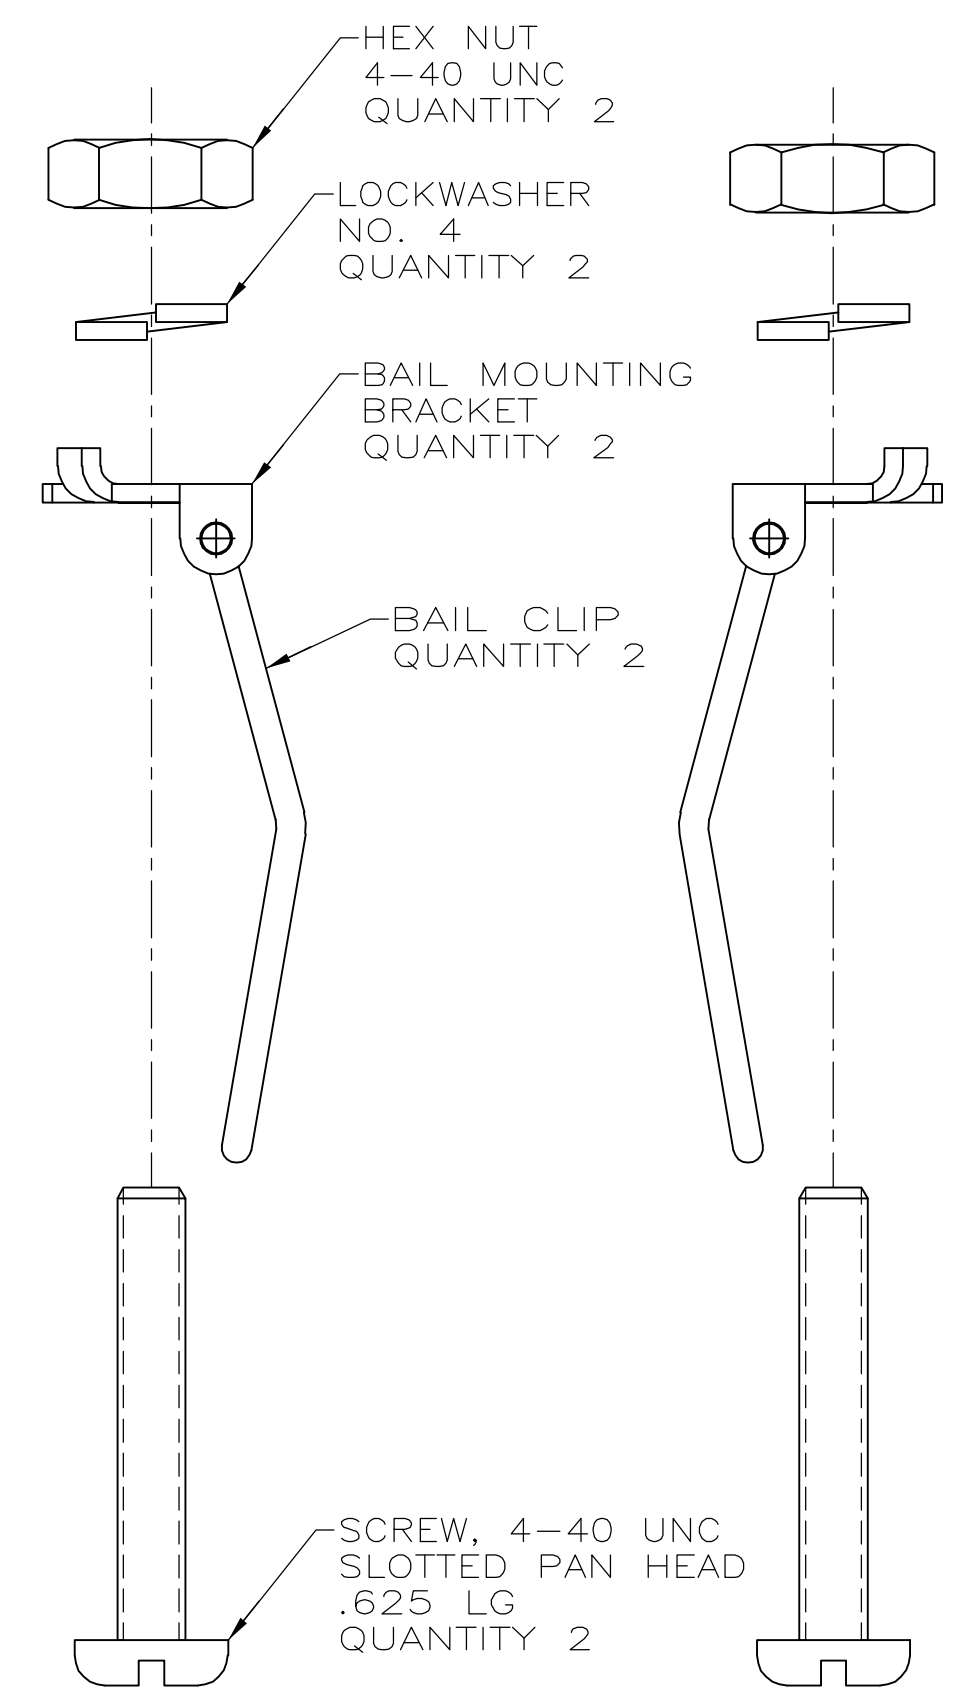

PN 5552567-1

PN 5552567-2

PN 5552567-3

1 MATERIAL: BAIL CLIP - STAINLESS STEEL, PASSIVATED;  
 ALL OTHERS PARTS ZINC PLATED STEEL.  
 2. PARTS SHIPPED LOOSE PIECE IN A BAG OR CONTAINER.

| SCREW LGTH. | 90° BAIL CLIP | STD. BAIL CLIP | PART NO.  |
|-------------|---------------|----------------|-----------|
| .625        | -             | 2              | 5552567-3 |
| .500        | 1             | 1              | 5552567-2 |
| .500        | -             | 2              | 5552567-1 |

THIS DRAWING IS A CONTROLLED DOCUMENT.

|   |   |              |                    |                         |               |
|---|---|--------------|--------------------|-------------------------|---------------|
| DWN<br>G.PETERS<br>26SEP2005  | Tyco Electronics Corporation<br>Harrisburg, Pa 17105-3608 |              |                    |                         |               |
| CHK<br>W.MILLHIMES<br>226SEP05  |   |              |                    |                         |               |
| APVD<br>M.WALMSLEY<br>26SEP05   |   |              |                    |                         |               |
| NAME  |   |              |                    |                         |               |
| DIMENSIONS:<br>mm [INCHES]  | PRODUCT SPEC  | SIZE<br>A2   | CAGE CODE<br>00779 | DRAWING NO<br>G-5552567 | RESTRICTED TO |
| TOLERANCES UNLESS OTHERWISE SPECIFIED:<br>0 PLC ± -<br>1 PLC ± -<br>2 PLC ± -<br>3 PLC ± -<br>4 PLC ± -<br>ANGLES ± ± - | APPLICATION SPEC  | WEIGHT       | CUSTOMER DRAWING   |                         | SCALE 4:1     |
| MATERIAL<br>1   | FINISH<br>1   | SHEET 1 OF 1 |                    | REV 0                   |               |