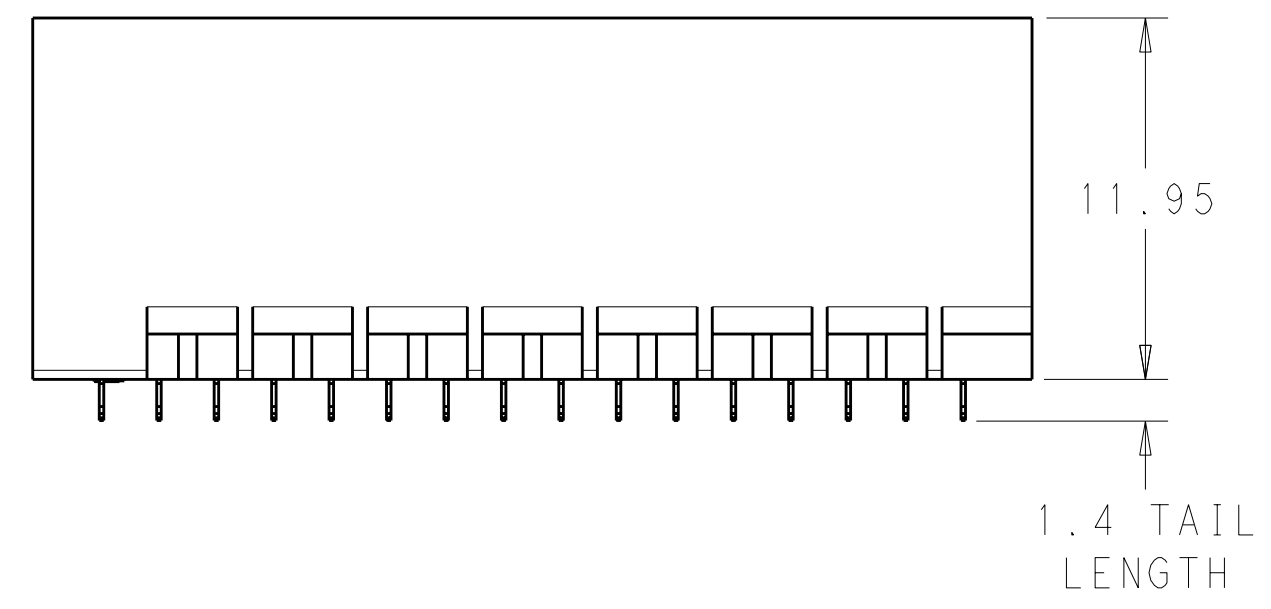

LOC		DIST		REVISIONS			
AD	00	REV	DATE	DATE	DWN	APVD	
		B	REVISED PER ECO-11-025276	04JAN12	KH	DY	

- 1 MATERIAL:
HOUSING: LCP, GLASS FILLED, UL94V-0.
TERMINALS: HIGH PERFORMANCE COPPER ALLOY.
- 2 FINISH:
30μ" MIN GOLD IN CONTACT AREA. SELECTIVE TIN
ON PCB TAILS, NICKEL OVERALL.
- 3 FINISH:
30μ" MIN GOLD IN CONTACT AREA. SELECTIVE TIN-LEAD
ON PCB TAILS, NICKEL OVERALL.

288X Ø0.39±0.05
 $\text{⌀} \text{ } \text{⌀} 0.10$
 PLATED THRU HOLE

UNGUIDED
 BACKPLANE HOLE PATTERN
 (CONNECTOR SIDE)

THIS DRAWING IS A CONTROLLED DOCUMENT.		DWN J. K. SHOBER 25JAN2011	TE Connectivity
DIMENSIONS: mm		CHK J. EABY 25JAN2011	
TOLERANCES UNLESS OTHERWISE SPECIFIED:		APVD J. EABY 25JAN2011	NAME
0 PLC ±	1 PLC ±0.25	PRODUCT SPEC	IMPACT, 6 PAIR, 16 COLUMN, HEADER
2 PLC ±0.13	3 PLC ±	APPLICATION SPEC	UNGUIDED, DUAL END WALL
4 PLC ±	ANGLES ±	WEIGHT	SIGNAL MODULE, 0.39 PTH
FINISH SEE TABLE		SIZE CAGE CODE DRAWING NO	RESTRICTED TO
MATERIAL		A100779C=2007902	
CUSTOMER DRAWING		SCALE 4:1	SHEET 1 OF 2 REV B

REFER TO WWW.TE.COM
FOR PRODUCT AVAILABILITY

THIS DRAWING IS A CONTROLLED DOCUMENT.		DWN J. K. SHOBER 25JAN2011	 TE Connectivity	
DIMENSIONS: mm		CHK J. EABY 25JAN2011		
TOLERANCES UNLESS OTHERWISE SPECIFIED: 9 PLC ± 7 PLC ±0.25 5 PLC ±0.13 4 PLC ± ANGLES ±		APVD J. EABY 25JAN2011	NAME IMPACT, 6 PAIR, 16 COLUMN, HEADER UNGUIDED, DUAL END WALL SIGNAL MODULE, 0.39 PTH	
MATERIAL -		FINISH SEE TABLE	PRODUCT SPEC -	APPLICATION SPEC -
		WEIGHT -	SIZE A100779	DRAWING NO C=2007902
		CUSTOMER DRAWING	SCALE 5:1	SHEET 2 OF 2
			REV B	