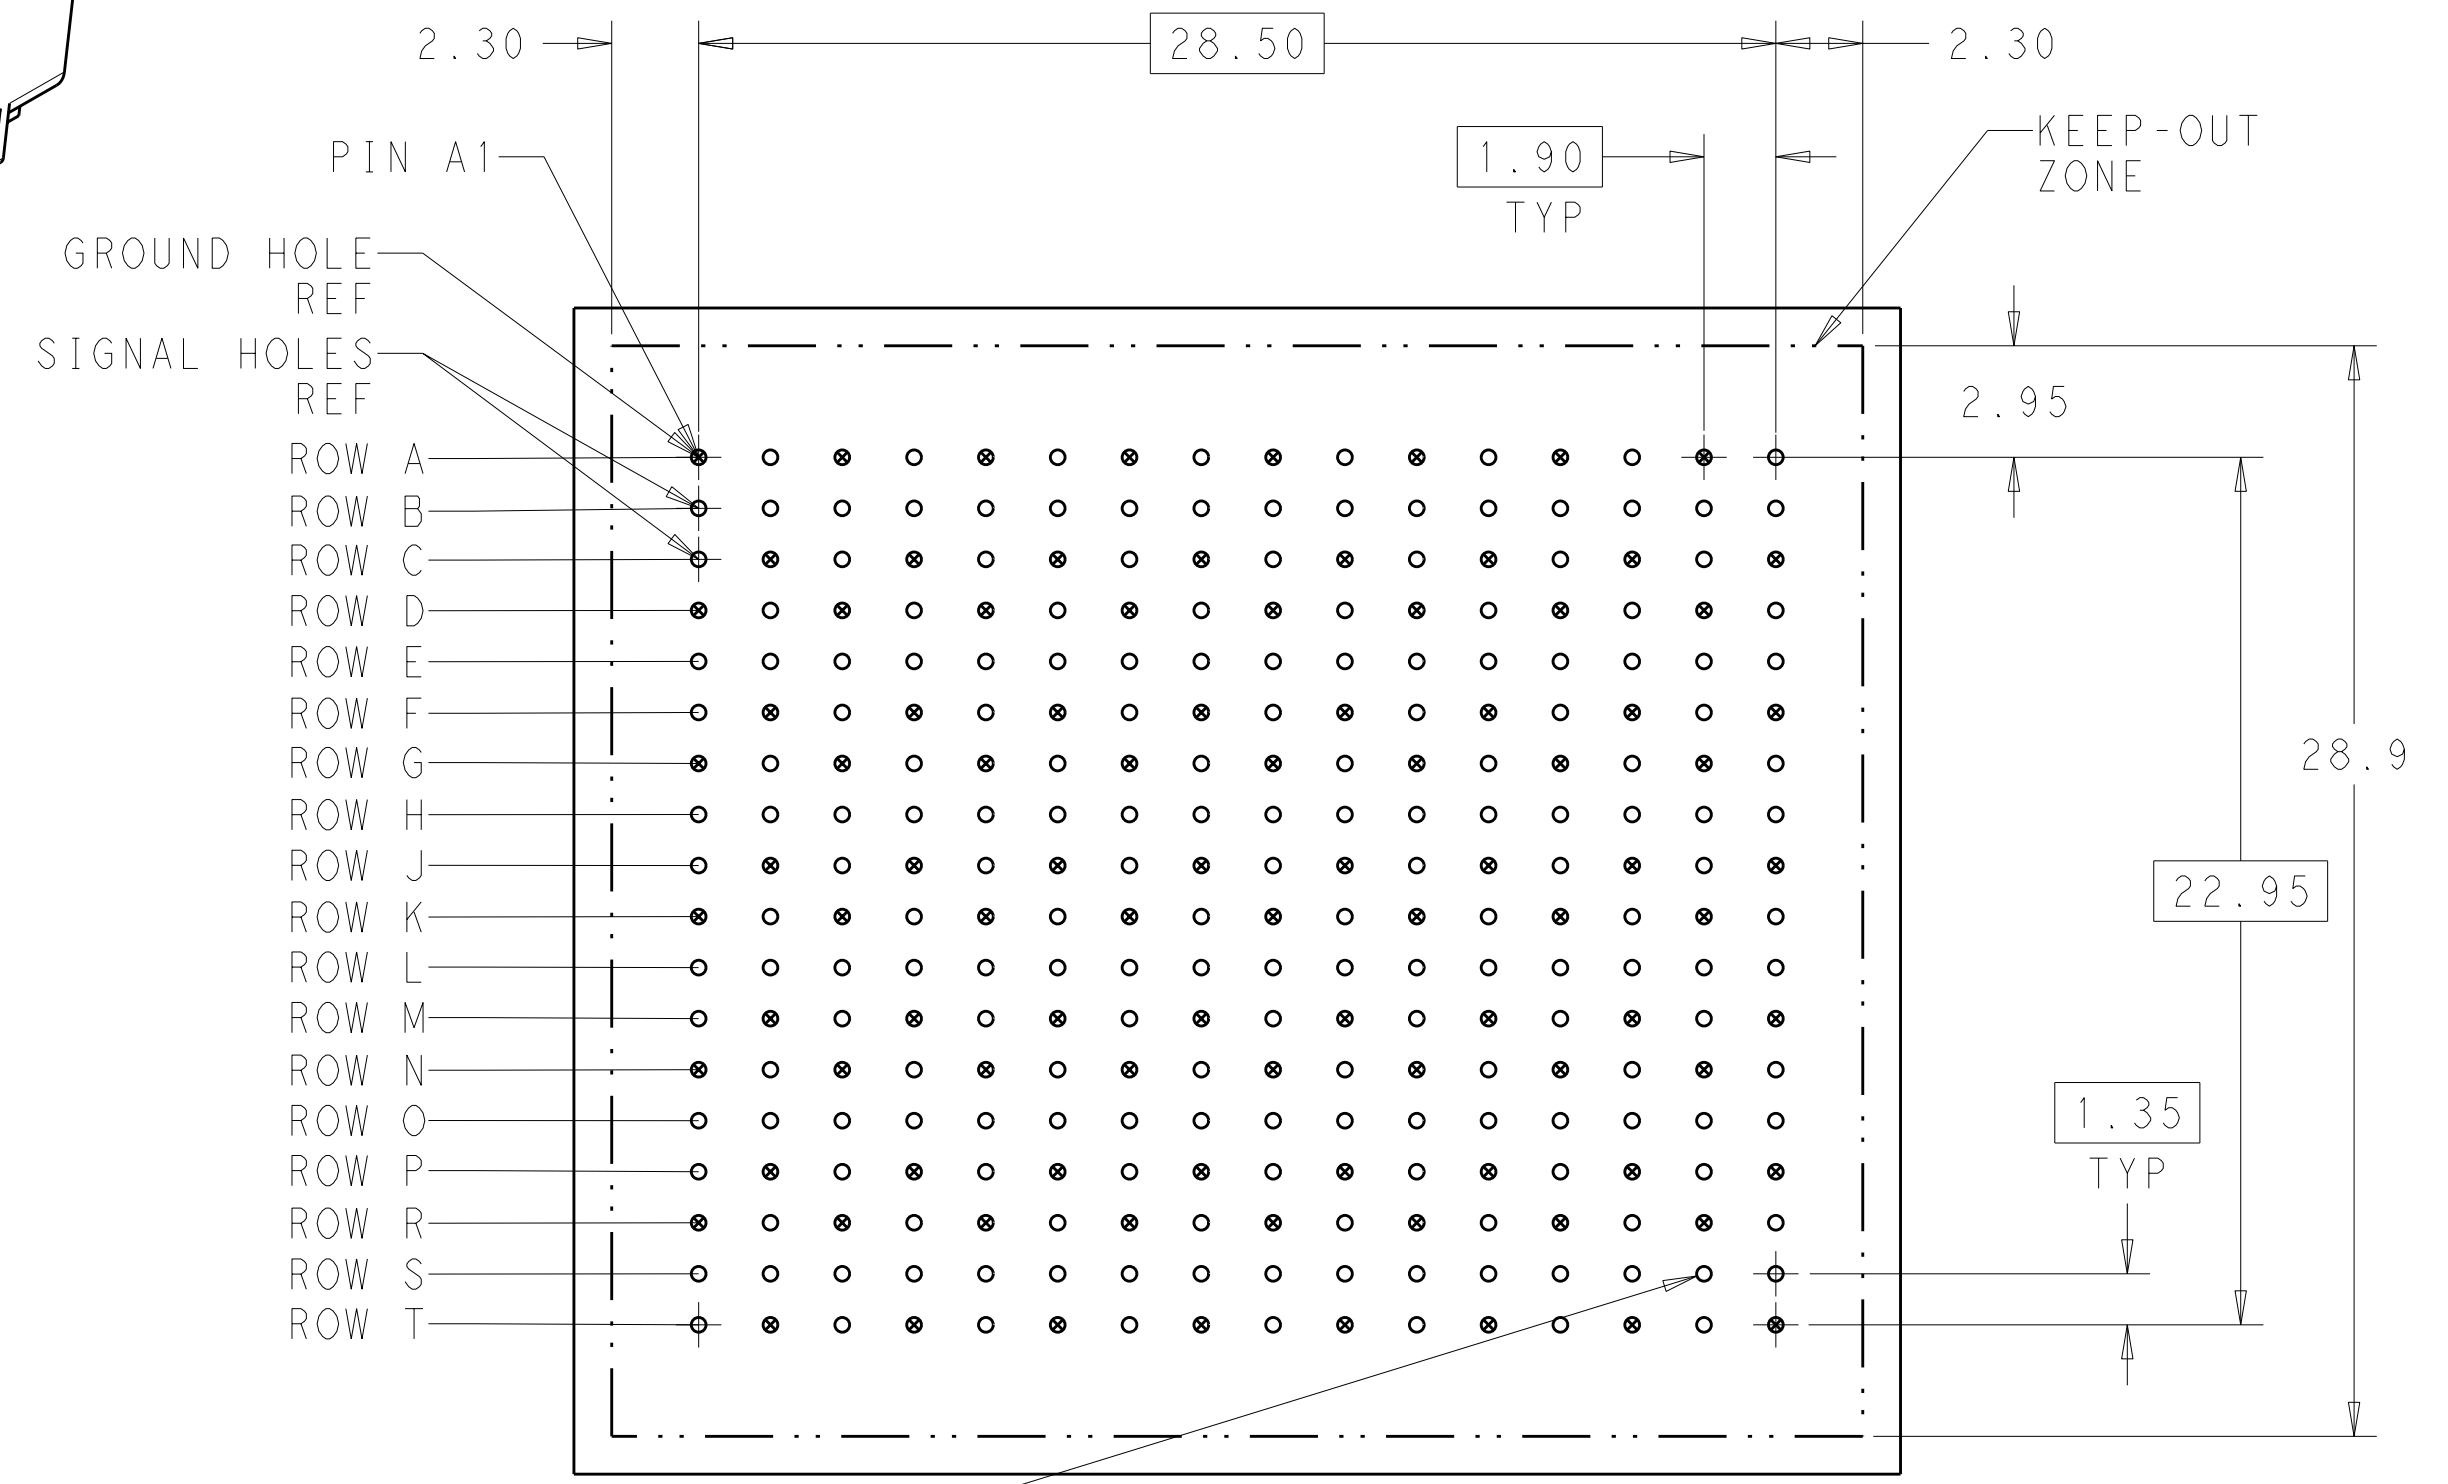

LOC		DIST		REVISIONS			
AD	00	REV	DATE	DATE	DWN	APVD	
		B	REVISED PER ECO-11-025276	04JAN12	KH	DY	

- 1 MATERIAL:
HOUSING: LCP, GLASS FILLED, UL94V-0.
TERMINALS: HIGH PERFORMANCE COPPER ALLOY.
- 2 FINISH:
30μ" MIN GOLD IN CONTACT AREA. SELECTIVE TIN
ON PCB TAILS, NICKEL OVERALL.
- 3 FINISH:
30μ" MIN GOLD IN CONTACT AREA. SELECTIVE TIN-LEAD
ON PCB TAILS, NICKEL OVERALL.

288X Ø0.39±0.05
 $\text{⌀} \text{ } \text{⌀} 0.10$
 PLATED THRU HOLE

UNGUIDED
 BACKPLANE HOLE PATTERN
 (CONNECTOR SIDE)

THIS DRAWING IS A CONTROLLED DOCUMENT.		DWN J. K. SHOBER 25JAN2011	TE Connectivity
DIMENSIONS: mm		CHK J. EABY 25JAN2011	
TOLERANCES UNLESS OTHERWISE SPECIFIED:		APVD J. EABY 25JAN2011	NAME
0 PLC ±	1 PLC ±0.25	PRODUCT SPEC	IMPACT, 6 PAIR, 16 COLUMN, HEADER
2 PLC ±0.13	3 PLC ±	APPLICATION SPEC	UNGUIDED, DUAL END WALL
4 PLC ±	ANGLES ±	WEIGHT	SIGNAL MODULE, 0.39 PTH
FINISH SEE TABLE		SIZE CAGE CODE DRAWING NO	RESTRICTED TO
MATERIAL		A100779C=2007902	
CUSTOMER DRAWING		SCALE 4:1	SHEET 1 OF 2 REV B

THIS DRAWING IS UNPUBLISHED. RELEASED FOR PUBLICATION 20
 © COPYRIGHT 20 . . . ALL RIGHTS RESERVED.

LOC	DIST	REVISIONS					
AD	00	P	LTB	DESCRIPTION	DATE	DWN	APVD
		-	-	SEE SHEET 1	-	-	-

FINISH	DIM M	PART NUMBER
\triangle_3	5.5	2007902-6
\triangle_3	4.9	2007902-5
\triangle_3	4.5	2007902-4
\triangle_2	5.5	2007902-3
\triangle_2	4.9	2007902-2
\triangle_2	4.5	2007902-1

REFER TO WWW.TE.COM
FOR PRODUCT AVAILABILITY

THIS DRAWING IS A CONTROLLED DOCUMENT.		DWN J. K. SHOBER 25JAN2011	 TE Connectivity	
DIMENSIONS: mm		CHK J. EABY 25JAN2011		
TOLERANCES UNLESS OTHERWISE SPECIFIED: 9 PLC ± 7 PLC ±0.25 5 PLC ±0.13 4 PLC ± ANGLES ±		APVD J. EABY 25JAN2011	NAME IMPACT, 6 PAIR, 16 COLUMN, HEADER UNGUIDED, DUAL END WALL SIGNAL MODULE, 0.39 PTH	
MATERIAL -		FINISH SEE TABLE	PRODUCT SPEC -	APPLICATION SPEC -
		WEIGHT -	SIZE A100779	DRAWING NO C=2007902
		CUSTOMER DRAWING	SCALE 5:1	SHEET 2 OF 2
			REV B	