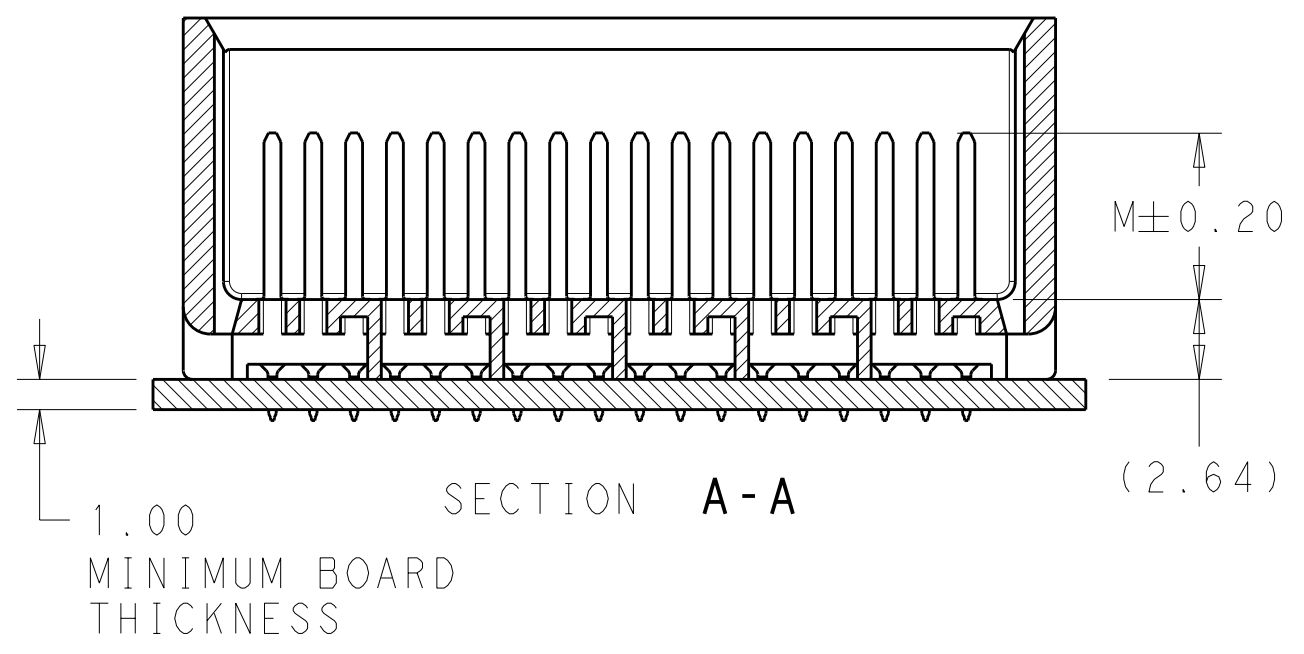

LOC		DIST		REVISIONS			
AD	00	REV	DATE	DATE	DWN	APVD	
		B	REVISED PER ECO-11-025276	04JAN12	KH	DY	

- 1 MATERIAL:
HOUSING: LCP, GLASS FILLED, UL94V-0.
TERMINALS: HIGH PERFORMANCE COPPER ALLOY.
- 2 FINISH:
30μ" MIN GOLD IN CONTACT AREA. SELECTIVE TIN
ON PCB TAILS, NICKEL OVERALL.
- 3 FINISH:
30μ" MIN GOLD IN CONTACT AREA. SELECTIVE TIN-LEAD
ON PCB TAILS, NICKEL OVERALL.

288X Ø0.39±0.05
 $\text{⌀} \text{ } \text{⌀} 0.10$
 PLATED THRU HOLE

UNGUIDED
 BACKPLANE HOLE PATTERN
 (CONNECTOR SIDE)

THIS DRAWING IS A CONTROLLED DOCUMENT.		DWN J. K. SHOBER 25JAN2011	TE Connectivity
DIMENSIONS: mm		CHK J. EABY 25JAN2011	
TOLERANCES UNLESS OTHERWISE SPECIFIED:		APVD J. EABY 25JAN2011	NAME
0 PLC ±	1 PLC ±0.25	PRODUCT SPEC	IMPACT, 6 PAIR, 16 COLUMN, HEADER
2 PLC ±0.13	3 PLC ±	APPLICATION SPEC	UNGUIDED, DUAL END WALL
4 PLC ±	ANGLES ±	WEIGHT	SIGNAL MODULE, 0.39 PTH
FINISH SEE TABLE		SIZE CAGE CODE DRAWING NO	RESTRICTED TO
MATERIAL		A100779C=2007902	
CUSTOMER DRAWING		SCALE 4:1	SHEET 1 OF 2 REV B

REFER TO WWW.TE.COM
FOR PRODUCT AVAILABILITY

THIS DRAWING IS A CONTROLLED DOCUMENT.		DWN J. K. SHOBER 25JAN2011	 TE Connectivity	
DIMENSIONS: mm		CHK J. EABY 25JAN2011		
TOLERANCES UNLESS OTHERWISE SPECIFIED: 9 PLC ± 7 PLC ±0.25 5 PLC ±0.13 4 PLC ± ANGLES ±		APVD J. EABY 25JAN2011	NAME IMPACT, 6 PAIR, 16 COLUMN, HEADER UNGUIDED, DUAL END WALL SIGNAL MODULE, 0.39 PTH	
MATERIAL -		FINISH SEE TABLE	PRODUCT SPEC -	APPLICATION SPEC -
		WEIGHT -	SIZE A100779	DRAWING NO C=2007902
		CUSTOMER DRAWING	SCALE 5:1	SHEET 2 OF 2
			REV B	