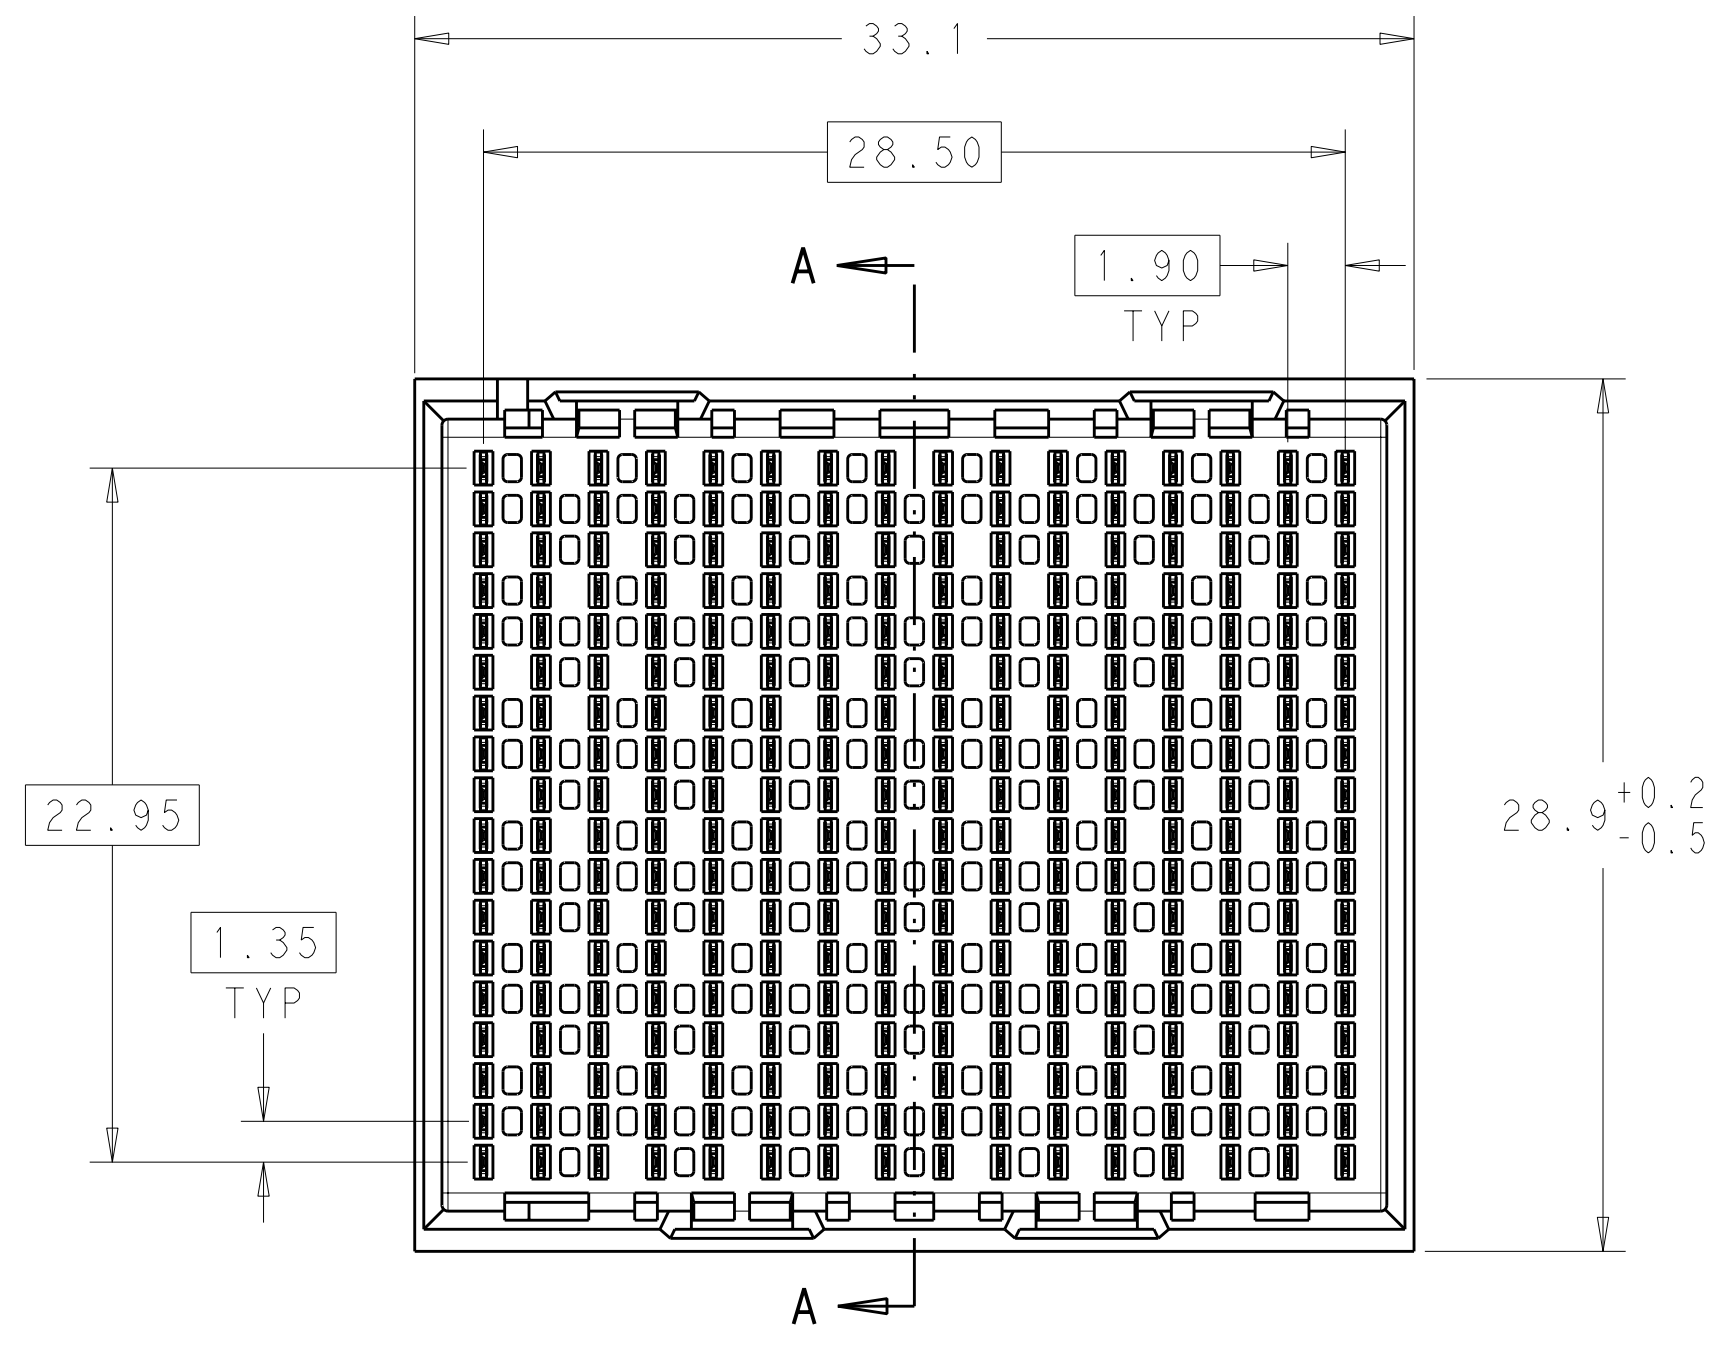

LOC		DIST		REVISIONS			
AD	00	REV	DATE	DATE	DWN	APVD	
		B	REVISED PER ECO-11-025276	04JAN12	KH	DY	

- 1 MATERIAL:
HOUSING: LCP, GLASS FILLED, UL94V-0.
TERMINALS: HIGH PERFORMANCE COPPER ALLOY.
- 2 FINISH:
30μ" MIN GOLD IN CONTACT AREA. SELECTIVE TIN
ON PCB TAILS, NICKEL OVERALL.
- 3 FINISH:
30μ" MIN GOLD IN CONTACT AREA. SELECTIVE TIN-LEAD
ON PCB TAILS, NICKEL OVERALL.

288X Ø0.39±0.05
 $\text{⌀} \text{ } \text{⌀} 0.10$
 PLATED THRU HOLE

UNGUIDED
 BACKPLANE HOLE PATTERN
 (CONNECTOR SIDE)

THIS DRAWING IS A CONTROLLED DOCUMENT.		DWN J. K. SHOBER 25JAN2011	TE Connectivity
DIMENSIONS: mm		CHK J. EABY 25JAN2011	
TOLERANCES UNLESS OTHERWISE SPECIFIED:		APVD J. EABY 25JAN2011	NAME
0 PLC ±	1 PLC ±0.25	PRODUCT SPEC	IMPACT, 6 PAIR, 16 COLUMN, HEADER
2 PLC ±0.13	3 PLC ±	APPLICATION SPEC	UNGUIDED, DUAL END WALL
4 PLC ±	ANGLES ±	WEIGHT	SIGNAL MODULE, 0.39 PTH
FINISH SEE TABLE		SIZE CAGE CODE DRAWING NO	RESTRICTED TO
MATERIAL		A100779C=2007902	
CUSTOMER DRAWING		SCALE 4:1	SHEET 1 OF 2 REV B

REFER TO WWW.TE.COM
FOR PRODUCT AVAILABILITY

THIS DRAWING IS A CONTROLLED DOCUMENT.		DWN J. K. SHOBER 25JAN2011	 TE Connectivity	
DIMENSIONS: mm		CHK J. EABY 25JAN2011		
TOLERANCES UNLESS OTHERWISE SPECIFIED: 9 PLC ± 7 PLC ±0.25 5 PLC ±0.13 4 PLC ± ANGLES ±		APVD J. EABY 25JAN2011	NAME IMPACT, 6 PAIR, 16 COLUMN, HEADER UNGUIDED, DUAL END WALL SIGNAL MODULE, 0.39 PTH	
MATERIAL -		FINISH SEE TABLE	PRODUCT SPEC -	APPLICATION SPEC -
		WEIGHT -	SIZE A100779	DRAWING NO C=2007902
		CUSTOMER DRAWING	SCALE 5:1	SHEET 2 OF 2
			REV B	