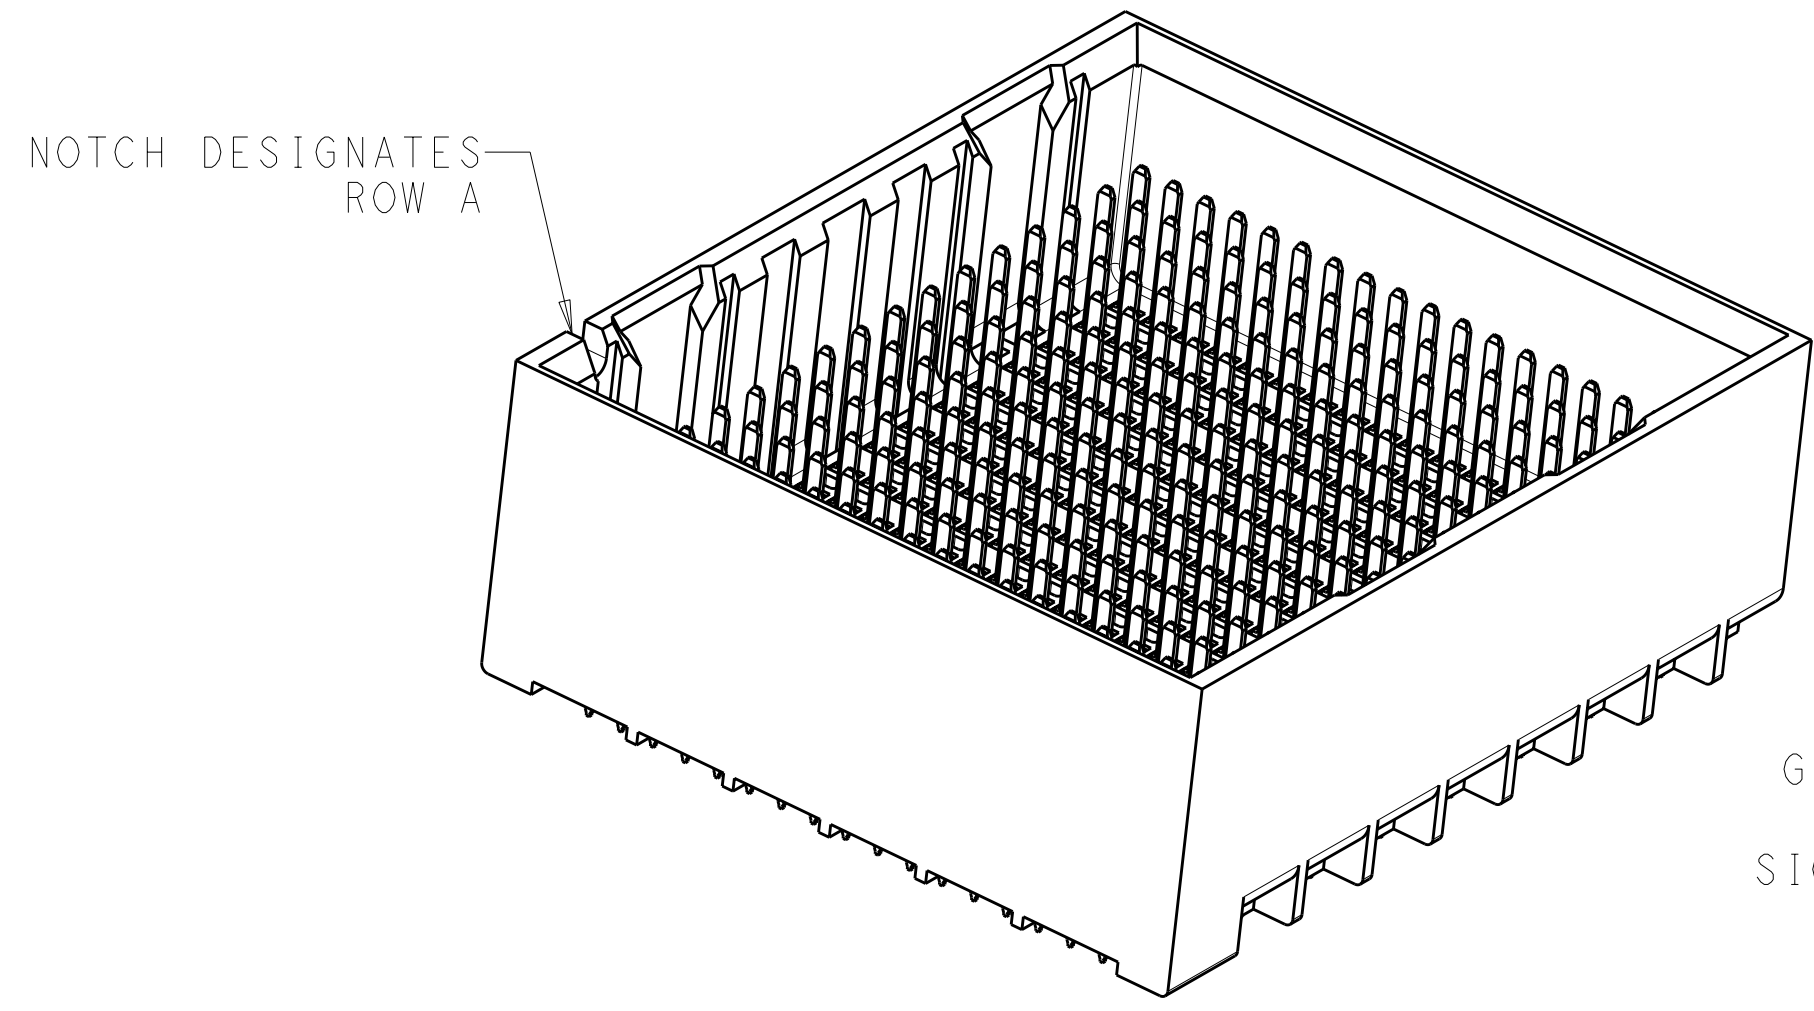

LOC		DIST		REVISIONS			
AD	00	REV	DATE	DATE	DWN	APVD	
		B	REVISED PER ECO-11-025276	04JAN12	KH	DY	

- 1 MATERIAL:
HOUSING: LCP, GLASS FILLED, UL94V-0.
TERMINALS: HIGH PERFORMANCE COPPER ALLOY.
- 2 FINISH:
30μ" MIN GOLD IN CONTACT AREA. SELECTIVE TIN
ON PCB TAILS, NICKEL OVERALL.
- 3 FINISH:
30μ" MIN GOLD IN CONTACT AREA. SELECTIVE TIN-LEAD
ON PCB TAILS, NICKEL OVERALL.

288X Ø0.39±0.05
 $\text{⌀} \text{ } \text{⌀} 0.10$
 PLATED THRU HOLE

UNGUIDED
 BACKPLANE HOLE PATTERN
 (CONNECTOR SIDE)

THIS DRAWING IS A CONTROLLED DOCUMENT.		DWN J. K. SHOBER 25JAN2011	TE Connectivity
DIMENSIONS: mm		CHK J. EABY 25JAN2011	
TOLERANCES UNLESS OTHERWISE SPECIFIED:		APVD J. EABY 25JAN2011	NAME
0 PLC ±	1 PLC ±0.25	PRODUCT SPEC	IMPACT, 6 PAIR, 16 COLUMN, HEADER
2 PLC ±0.13	3 PLC ±	APPLICATION SPEC	UNGUIDED, DUAL END WALL
4 PLC ±	ANGLES ±	WEIGHT	SIGNAL MODULE, 0.39 PTH
FINISH SEE TABLE		SIZE CAGE CODE DRAWING NO	RESTRICTED TO
MATERIAL		A100779C=2007902	
CUSTOMER DRAWING		SCALE 4:1	SHEET 1 OF 2 REV B

REFER TO WWW.TE.COM
FOR PRODUCT AVAILABILITY

THIS DRAWING IS A CONTROLLED DOCUMENT.		DWN J. K. SHOBER 25JAN2011	 TE Connectivity	
DIMENSIONS: mm		CHK J. EABY 25JAN2011		
TOLERANCES UNLESS OTHERWISE SPECIFIED: 9 PLC ± 7 PLC ±0.25 5 PLC ±0.13 4 PLC ± ANGLES ±		APVD J. EABY 25JAN2011	NAME IMPACT, 6 PAIR, 16 COLUMN, HEADER UNGUIDED, DUAL END WALL SIGNAL MODULE, 0.39 PTH	
MATERIAL -		FINISH SEE TABLE	PRODUCT SPEC -	APPLICATION SPEC -
		WEIGHT -	SIZE A100779	DRAWING NO C=2007902
		CUSTOMER DRAWING	SCALE 5:1	SHEET 2 OF 2
			REV B	