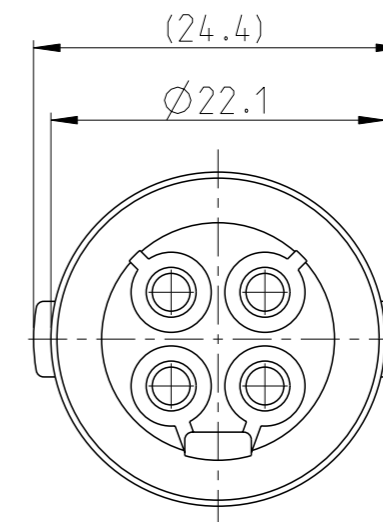

LOC
FM

DIST
1

REVISIONS

P	LTR	DESCRIPTION	DATE	DWN	APVD
	F1	ECR-11-019262	25OCT2011	GN	GB

O-RING PN:188522-1 BOTH SIDES
 CAP HOUSING PN: 167718

NOTES:

- "O"-RING IS LUBRICATED WITH A SOLUTION OF:
 - DODUCONTA B25 - 50%
 - ISOPROPYL ALCOOL - 50%

SECTION A-A

FOR REFERENCE ONLY
WILL NOT BE UPDATED

COLOR	MATERIAL	PART NUMBER
YELLOW	ZYTEL ST 801, U.V. RESISTANT, POLYAMIDE 6.6	5-167731-4
RED		5-167731-3
BLACK		5-167731-2
WHITE		5-167731-1
YELLOW	OBSOLETE ZYTEL 101, POLYAMIDE 6.6	167731-4
RED		167731-3
BLACK		167731-2
WHITE		167731-1

THIS DRAWING IS A CONTROLLED DOCUMENT.

DIMENSIONS: mm	TOLERANCES UNLESS OTHERWISE SPECIFIED:
	0 PLC ± 1 PLC ± 2 PLC ± 3 PLC ± 4 PLC ± ANGLES ±
MATERIAL	FINISH

DWN	R.v. LOKVEN	20OCT83
CHK	H.VD STEEN	20OCT83
APVD	L.VAN SOEST	31OCT83
PRODUCT SPEC	-	-
APPLICATION SPEC	-	-
WEIGHT	-	-

STE TE Connectivity			
NAME 4 POS ECONOSEAL SERIES EH CONNECTOR CAP ASSY			
SIZE	CAGE CODE	DRAWING NO	RESTRICTED TO
A3	00779	©=167731	-

单击下面可查看定价，库存，交付和生命周期等信息

[>>TE Connectivity\(泰科\)](#)