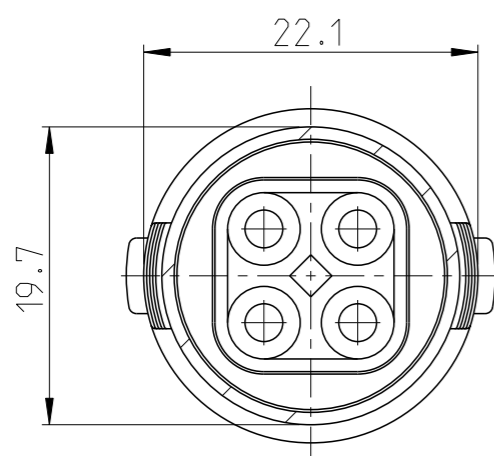

LOC
FM

DIST
1

REVISIONS

P	LTR	DESCRIPTION	DATE	DWN	APVD
	F1	ECR-11-019262	25OCT2011	GN	GB

O-RING PN:188522-1 BOTH SIDES
 CAP HOUSING PN: 167718

NOTES:

- "O"-RING IS LUBRICATED WITH A SOLUTION OF:
 - DODUCONTA B25 - 50%
 - ISOPROPYL ALCOOL - 50%

SECTION A-A

FOR REFERENCE ONLY
WILL NOT BE UPDATED

COLOR	MATERIAL	PART NUMBER
YELLOW	ZYTEL ST 801, U.V. RESISTANT, POLYAMIDE 6.6	5-167731-4
RED		5-167731-3
BLACK		5-167731-2
WHITE		5-167731-1
YELLOW	OBSOLETE ZYTEL 101, POLYAMIDE 6.6	167731-4
RED		167731-3
BLACK		167731-2
WHITE		167731-1

THIS DRAWING IS A CONTROLLED DOCUMENT.

DIMENSIONS: mm	TOLERANCES UNLESS OTHERWISE SPECIFIED:
	0 PLC ± 1 PLC ± 2 PLC ± 3 PLC ± 4 PLC ± ANGLES ±
MATERIAL	FINISH

DWN	R.v. LOKVEN	20OCT83
CHK	H.VD STEEN	20OCT83
APVD	L.VAN SOEST	31OCT83
PRODUCT SPEC	-	-
APPLICATION SPEC	-	-
WEIGHT	-	-

STE TE Connectivity			
NAME 4 POS ECONOSEAL SERIES EH CONNECTOR CAP ASSY			
SIZE	CAGE CODE	DRAWING NO	RESTRICTED TO
A3	00779	©=167731	-

单击下面可查看定价，库存，交付和生命周期等信息

[>>TE Connectivity\(泰科\)](#)