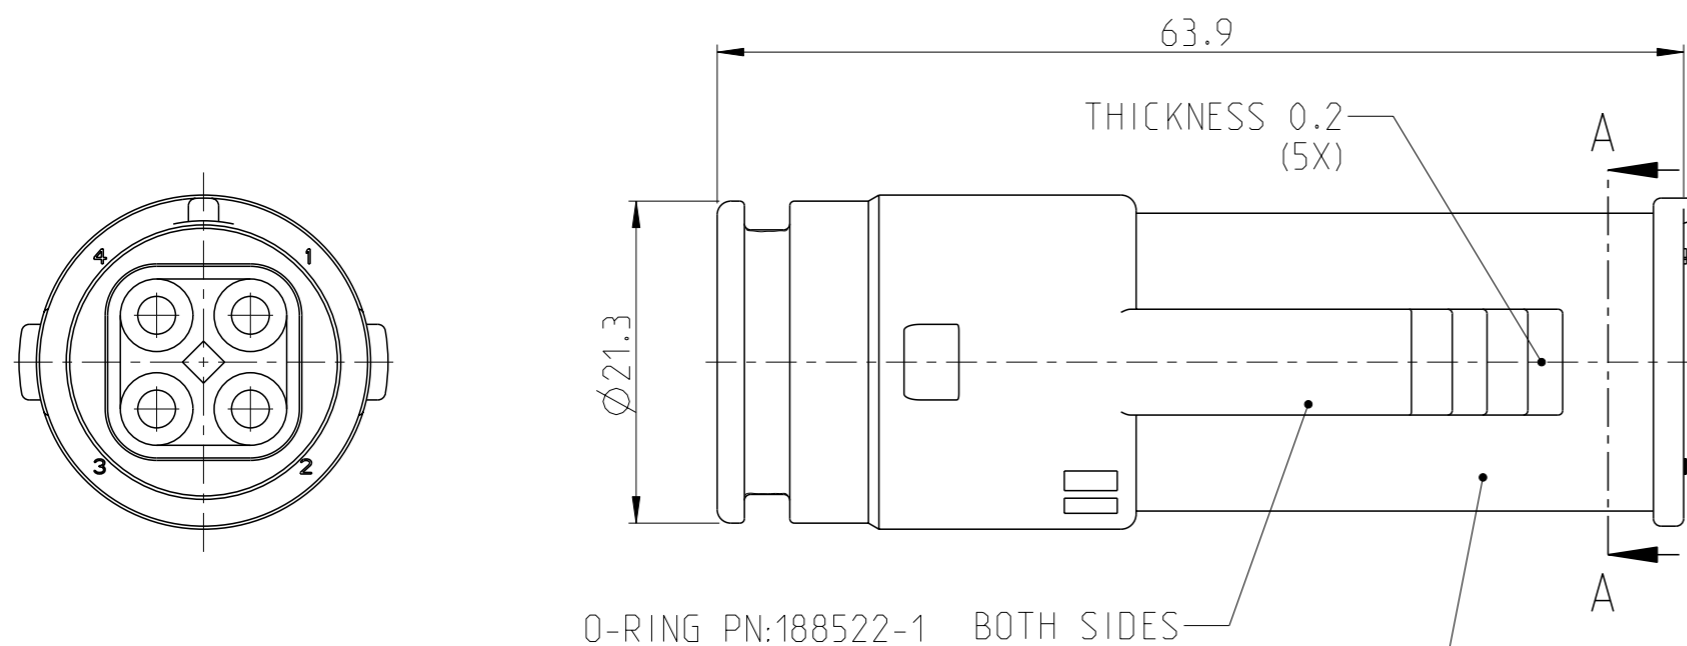

LOC
FM

DIST
1

REVISIONS

P	LTR	DESCRIPTION	DATE	DWN	APVD
	F1	ECR-11-019262	25OCT2011	GN	GB

O-RING PN:188522-1 BOTH SIDES
 CAP HOUSING PN: 167718

NOTES:

- "O"-RING IS LUBRICATED WITH A SOLUTION OF:
 - DODUCONTA B25 - 50%
 - ISOPROPYL ALCOOL - 50%

SECTION A-A

FOR REFERENCE ONLY
WILL NOT BE UPDATED

COLOR	MATERIAL	PART NUMBER
YELLOW	ZYTEL ST 801, U.V. RESISTANT, POLYAMIDE 6.6	5-167731-4
RED		5-167731-3
BLACK		5-167731-2
WHITE		5-167731-1
YELLOW	OBSOLETE ZYTEL 101, POLYAMIDE 6.6	167731-4
RED		167731-3
BLACK		167731-2
WHITE		167731-1

THIS DRAWING IS A CONTROLLED DOCUMENT.

DIMENSIONS: mm	TOLERANCES UNLESS OTHERWISE SPECIFIED:
	0 PLC ± 1 PLC ± 2 PLC ± 3 PLC ± 4 PLC ± ANGLES ±
MATERIAL	FINISH

DWN	R.v. LOKVEN	20OCT83
CHK	H.VD STEEN	20OCT83
APVD	L.VAN SOEST	31OCT83
PRODUCT SPEC	-	-
APPLICATION SPEC	-	-
WEIGHT	-	-

STE TE Connectivity			
NAME 4 POS ECONOSEAL SERIES EH CONNECTOR CAP ASSY			
SIZE	CAGE CODE	DRAWING NO	RESTRICTED TO
A3	00779	©=167731	-

单击下面可查看定价，库存，交付和生命周期等信息

[>>TE Connectivity\(泰科\)](#)