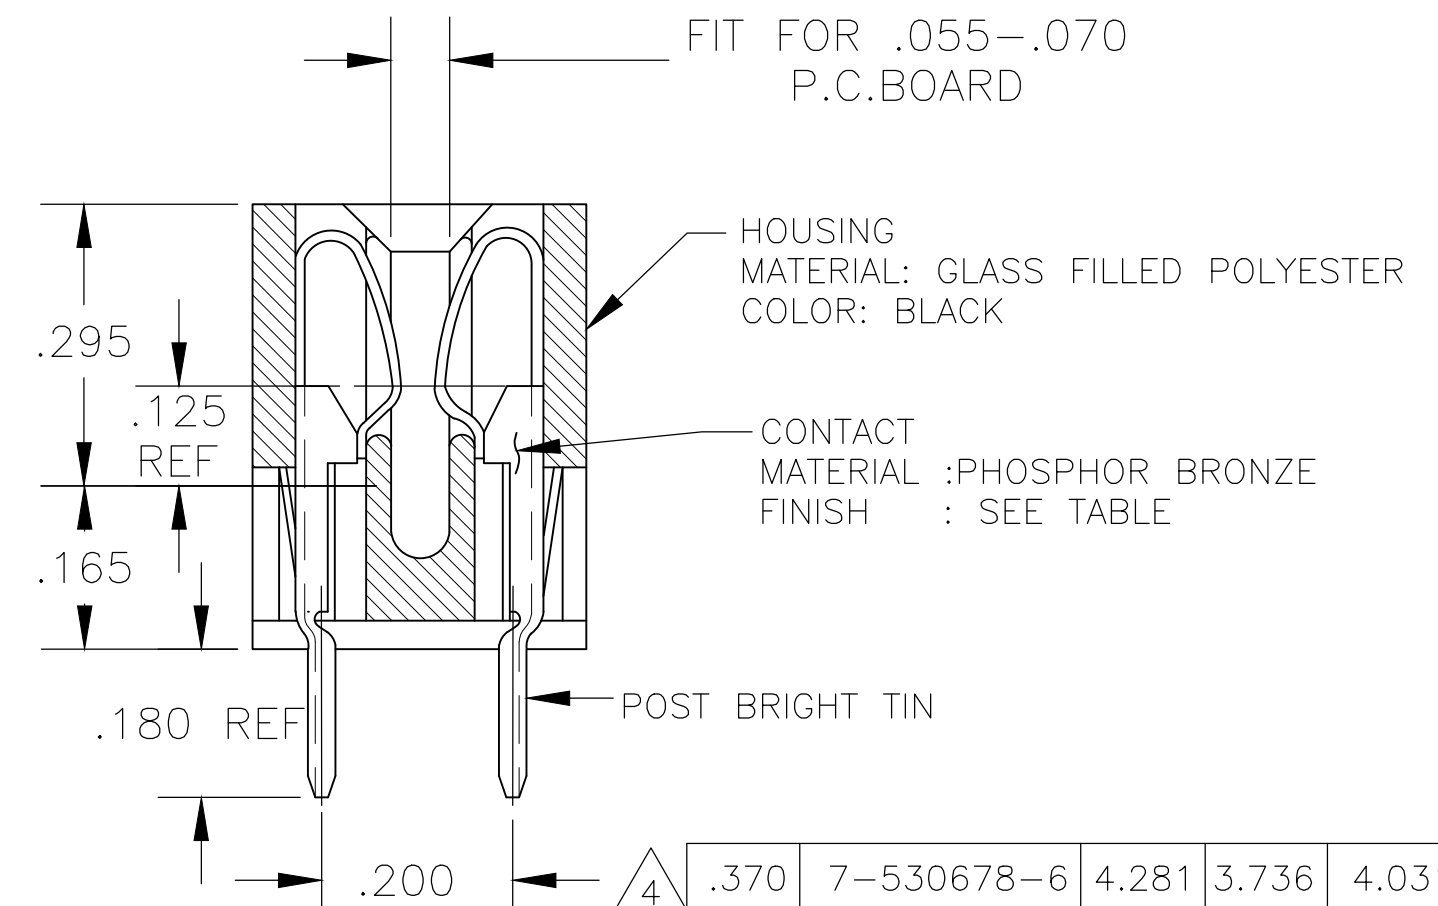

.370	7-530678-6	4.281	3.736	4.031	3.596	3.276	22	-
.370	3-530678-3	7.755	7.012	7.307	3.285	6.552	43	1-530678-3
.437	3-530678-2	5.217	4.672	4.967	6.872	4.212	28	1-530678-2
.437	3-530678-1	7.713	7.168	7.463	4.532	6.028	44	1-530678-1
.437	3-530678-0	6.465	5.920	6.215	7.028	5.460	36	1-530678-0
.370	2-530678-9	5.529	4.984	5.279	5.780	4.524	30	530678-9
.370	2-530678-8	4.749	4.204	4.499	4.844	3.744	25	530678-8
.370	2-530678-7	4.593	4.048	4.343	4.064	3.588	24	530678-7
.370	2-530678-6	4.281	3.736	4.031	3.596	3.276	22	530678-6
.370	2-530678-5	3.657	3.112	3.407	2.972	2.652	18	530678-5
.370	2-530678-4	3.189	2.644	2.939	2.504	2.184	15	530678-4
.370	2-530678-3	2.721	2.176	2.471	2.036	1.716	12	530678-3
.370	2-530678-2	2.409	1.864	2.159	1.724	1.404	10	530678-2
.370	2-530678-1	1.785	1.240	1.535	1.100	.780	6	530678-1
W	PART NO.	F	D	C	B	A	NO OF POSN.	PART NO.

OBSOLETE

THIS DRAWING IS A CONTROLLED DOCUMENT.

DWN	15JUL75	 TE Connectivity	HOUSING ASSY, LOW PROFILE EDGE CONNECTOR. FLOW SOLDER POST FOR .052 DIA. HOLE, .156 X .200 CENTERS
CHK	15JUL75		
APVD	16JUL75		
NAME			
DIMENSIONS: INCHES	TOLERANCES UNLESS OTHERWISE SPECIFIED:	PRODUCT SPEC	RESTRICTED TO
0 PLC ± -	1 PLC ± -	APPLICATION SPEC	SIZE
2 PLC ± -	3 PLC ± -	WEIGHT	CAGE CODE
4 PLC ± -	ANGLES ± -	CUSTOMER DRAWING	DRAWING NO
MATERIAL	FINISH	SCALE 5:1	REV K