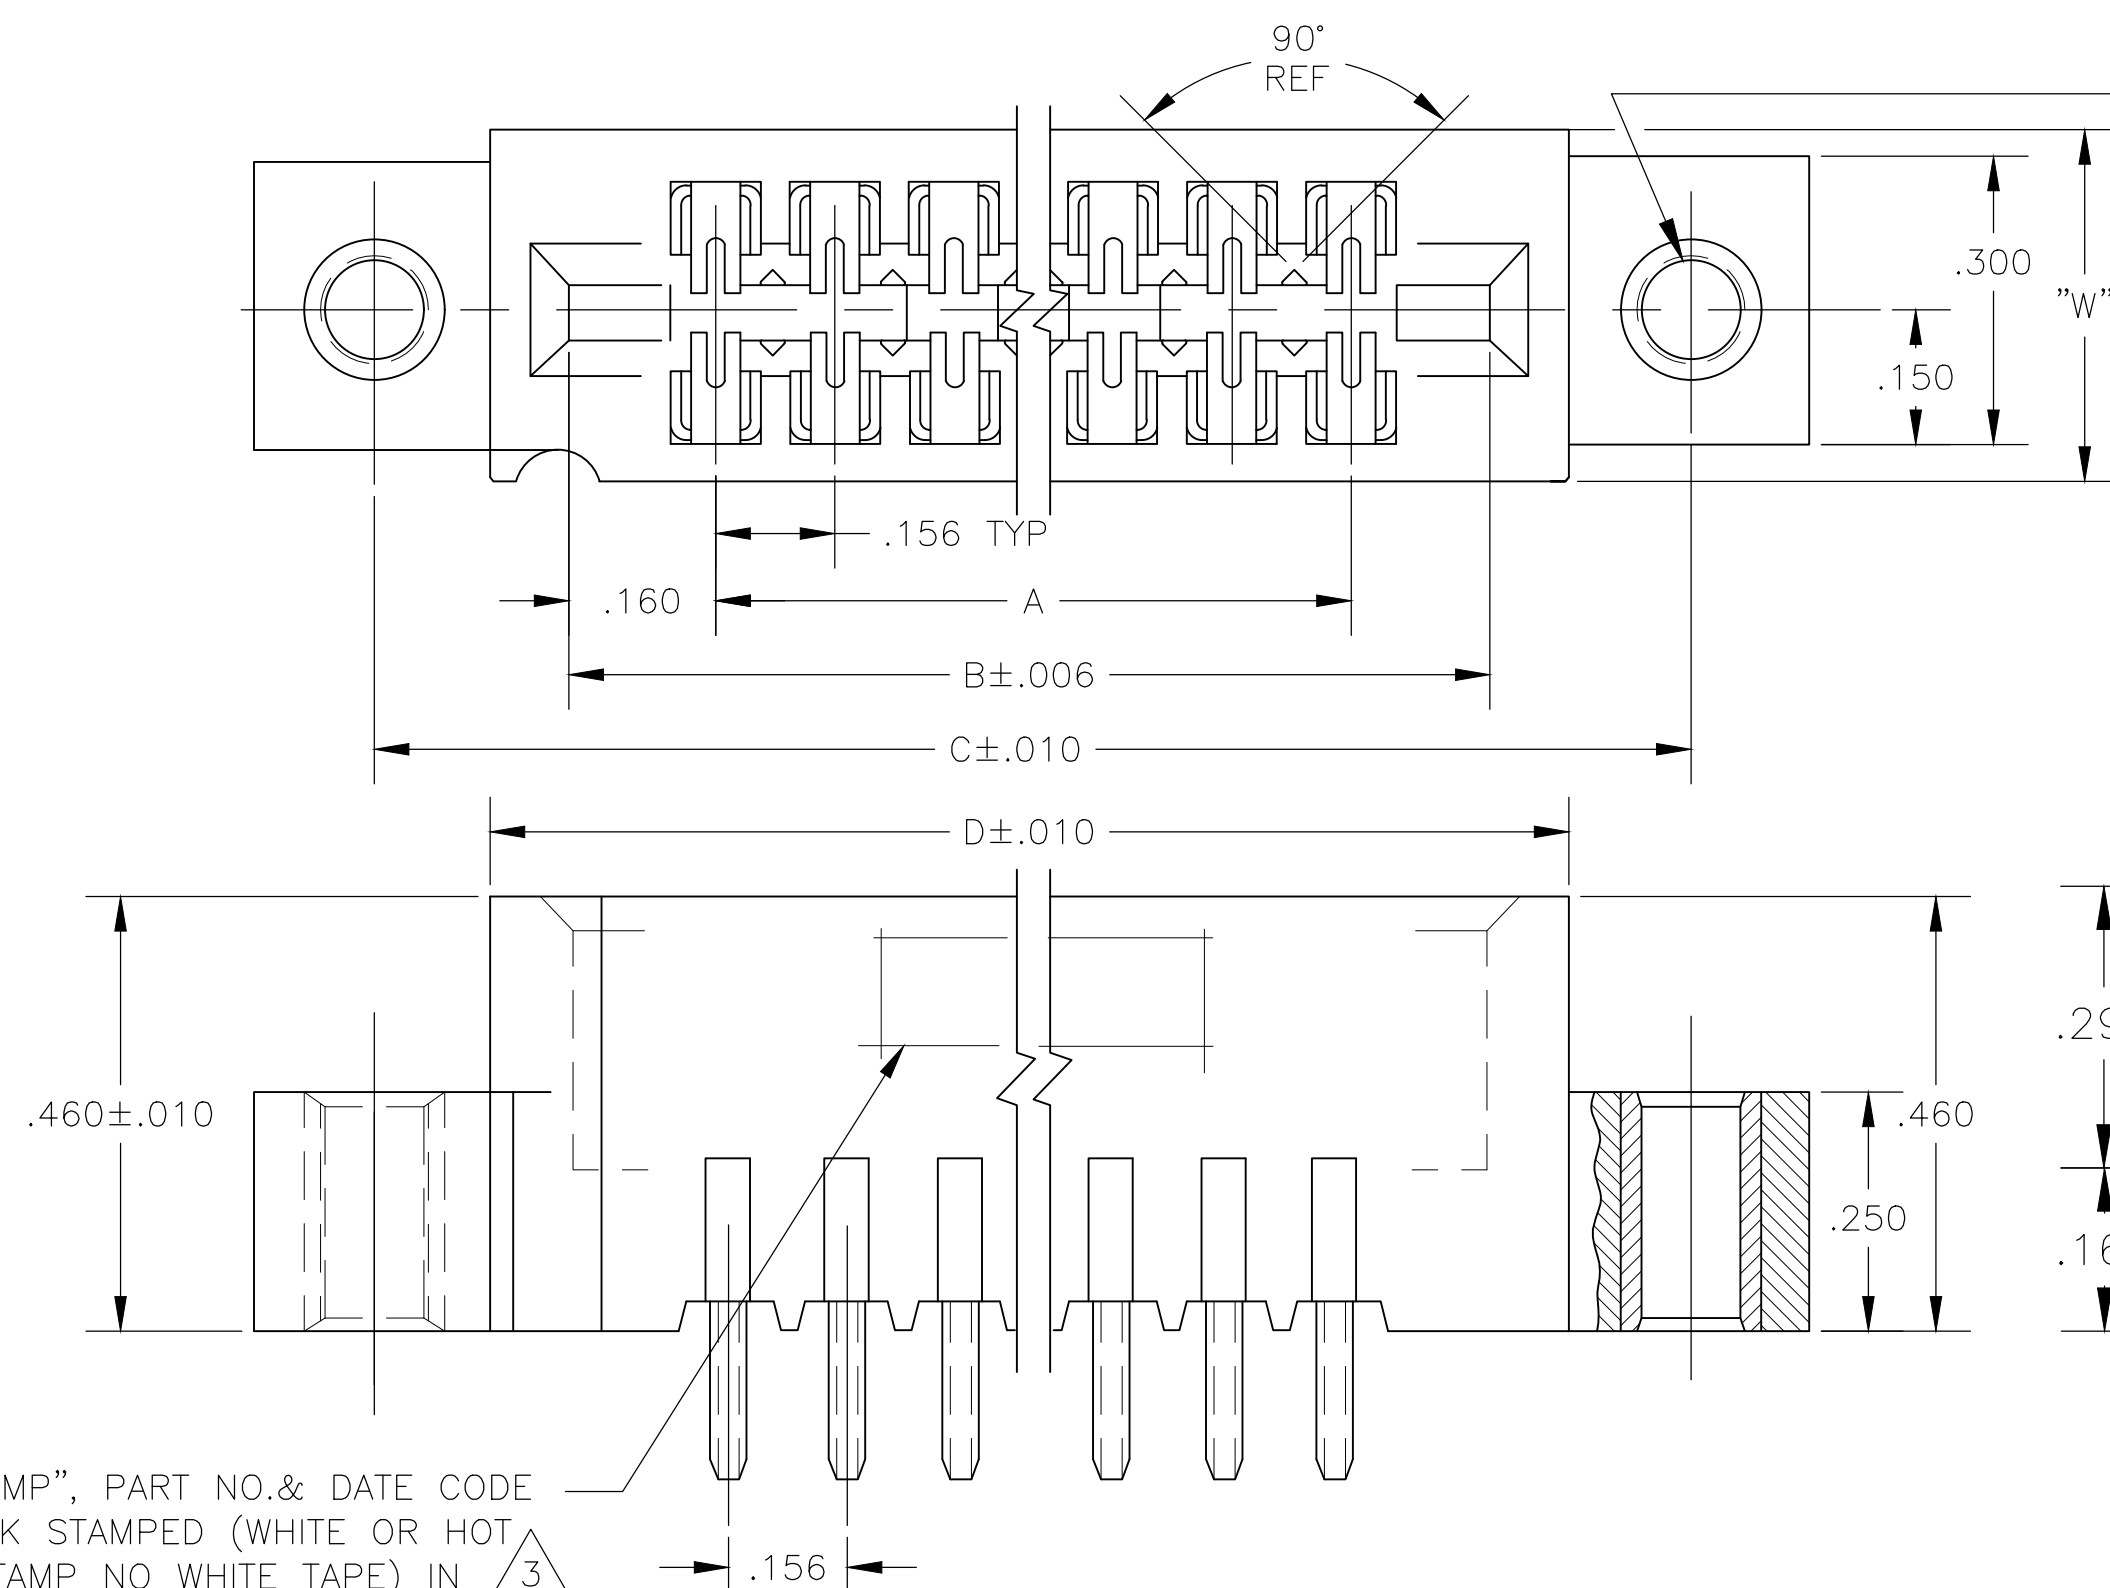

REVISIONS					
P	LTR	DESCRIPTION	DATE	DWN	APVD
K		REVISED PER ECO-20-000170	21MAY2020	KR	JO

THREADED INSERT
MATERIAL: BRASS
4-40 NC-2B
2 REQ'D

- 1 .000015 MIN. GOLD OVER .000050 MIN. NICKEL IN CONTACT AREA
- 2 .000030 MIN. GOLD OVER .000050 MIN. NICKEL IN CONTACT AREA
- 3 ALL PARTS ASSEMBLED IN MEXICO MUST BE STAMPED "ASSY IN MEXICO" THE WORD "MEXICO" CAN BE SUBSTITUTED ONLY WHERE PART SIZE PROHIBITS STAMPING "ASSY IN MEXICO" INK STAMP COLOR WHITE OR HOT STAMP (NO WHITE TAPE) 115-9009, APPROX. WHERE SHOWN, SIDE OPTIONAL.
- 4 MATTE TIN PLATED CONTACT TAILS

MOULDED CHARACTERS UPPER AND LOWER CASE LETTERS OMITTING LETTERS G, I, O & Q

.370	7-530678-6	4.281	3.736	4.031	3.596	3.276	22	-
.370	3-530678-3	7.755	7.012	7.307	3.285	6.552	43	1-530678-3
.437	3-530678-2	5.217	4.672	4.967	6.872	4.212	28	1-530678-2
.437	3-530678-1	7.713	7.168	7.463	4.532	6.028	44	1-530678-1
.437	3-530678-0	6.465	5.920	6.215	7.028	5.460	36	1-530678-0
.370	2-530678-9	5.529	4.984	5.279	5.780	4.524	30	530678-9
.370	2-530678-8	4.749	4.204	4.499	4.844	3.744	25	530678-8
.370	2-530678-7	4.593	4.048	4.343	4.064	3.588	24	530678-7
.370	2-530678-6	4.281	3.736	4.031	3.596	3.276	22	530678-6
.370	2-530678-5	3.657	3.112	3.407	2.972	2.652	18	530678-5
.370	2-530678-4	3.189	2.644	2.939	2.504	2.184	15	530678-4
.370	2-530678-3	2.721	2.176	2.471	2.036	1.716	12	530678-3
.370	2-530678-2	2.409	1.864	2.159	1.724	1.404	10	530678-2
.370	2-530678-1	1.785	1.240	1.535	1.100	.780	6	530678-1
W	PART NO.	F	D	C	B	A	NO OF POSN.	PART NO.

OBSOLETE

THIS DRAWING IS A CONTROLLED DOCUMENT.

DWN	15JUL75	 TE Connectivity	HOUSING ASSY, LOW PROFILE EDGE CONNECTOR. FLOW SOLDER POST FOR .052 DIA. HOLE, .156 X .200 CENTERS
CHK	15JUL75		
APVD	16JUL75		
NAME			
DIMENSIONS: INCHES	TOLERANCES UNLESS OTHERWISE SPECIFIED:	PRODUCT SPEC	RESTRICTED TO
0 PLC ± -	1 PLC ± -	APPLICATION SPEC	SIZE
2 PLC ± -	3 PLC ± -	WEIGHT	CAGE CODE
4 PLC ± -	ANGLES ± -	CUSTOMER DRAWING	DRAWING NO
MATERIAL	FINISH	SCALE 5:1	REV K