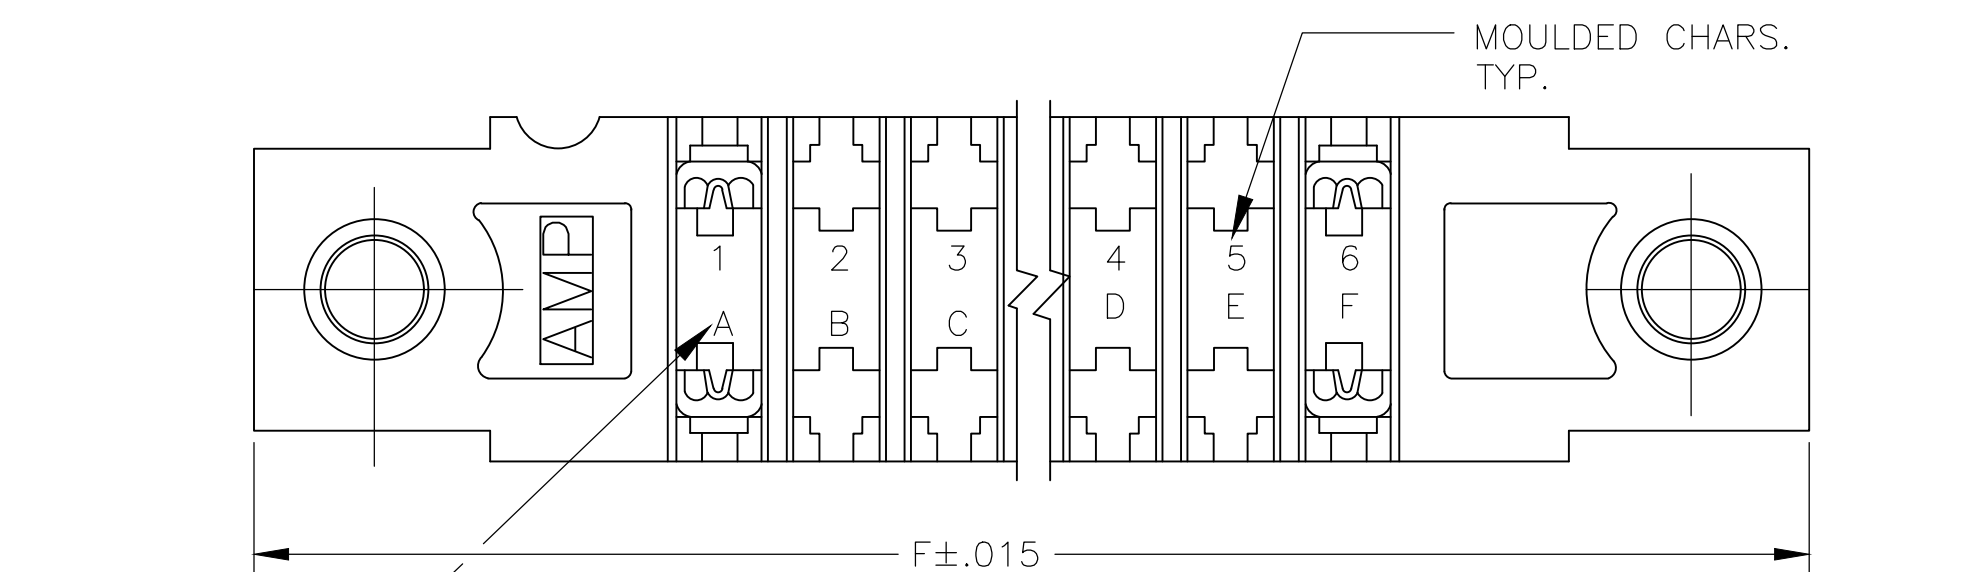

REVISIONS					
P	LTR	DESCRIPTION	DATE	DWN	APVD
K		REVISED PER ECO-20-000170	21MAY2020	KR	JO

THREADED INSERT
MATERIAL: BRASS
4-40 NC-2B
2 REQ'D

- 1 .000015 MIN. GOLD OVER .000050 MIN. NICKEL IN CONTACT AREA
- 2 .000030 MIN. GOLD OVER .000050 MIN. NICKEL IN CONTACT AREA
- 3 ALL PARTS ASSEMBLED IN MEXICO MUST BE STAMPED "ASSY IN MEXICO" THE WORD "MEXICO" CAN BE SUBSTITUTED ONLY WHERE PART SIZE PROHIBITS STAMPING "ASSY IN MEXICO" INK STAMP COLOR WHITE OR HOT STAMP (NO WHITE TAPE) 115-9009, APPROX. WHERE SHOWN, SIDE OPTIONAL.
- 4 MATTE TIN PLATED CONTACT TAILS

OBSOLETE

THIS DRAWING IS A CONTROLLED DOCUMENT.

DWN	15JUL75	 TE Connectivity	HOUSING ASSY, LOW PROFILE EDGE CONNECTOR. FLOW SOLDER POST FOR .052 DIA. HOLE, .156 X .200 CENTERS
CHK	15JUL75		
APVD	16JUL75		
NAME			
DIMENSIONS: INCHES	TOLERANCES UNLESS OTHERWISE SPECIFIED:	PRODUCT SPEC	RESTRICTED TO
0 PLC ± -	1 PLC ± -	APPLICATION SPEC	SIZE
2 PLC ± -	3 PLC ± -	WEIGHT	CAGE CODE
4 PLC ± -	ANGLES ± -	CUSTOMER DRAWING	DRAWING NO
MATERIAL	FINISH	SCALE 5:1	REV K